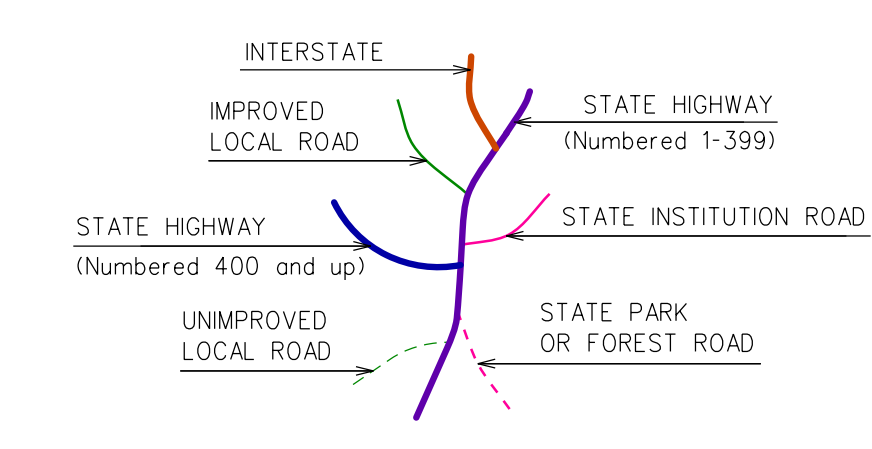

BURLINGTON CONNECTICUT

PREPARED BY THE
CONNECTICUT DEPARTMENT OF TRANSPORTATION
IN COOPERATION WITH THE
U.S. DEPARTMENT OF TRANSPORTATION
FEDERAL HIGHWAY ADMINISTRATION

ACCEPTED AS OF DEC. 31, 2022