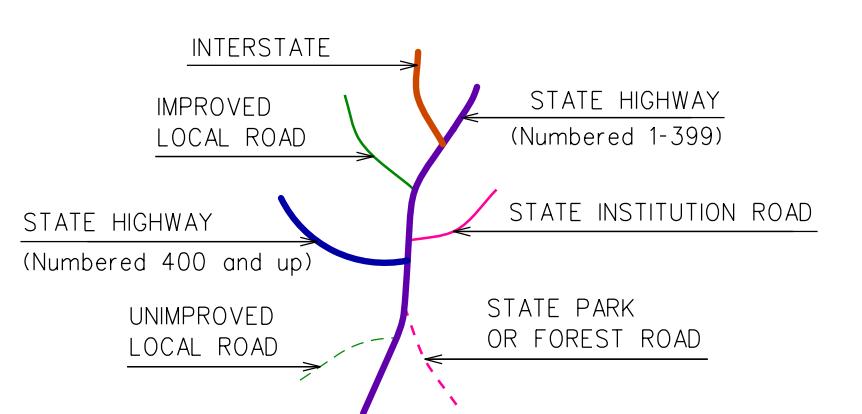

BROOKLYN CONNECTICUT

PREPARED BY THE
CONNECTICUT DEPARTMENT OF TRANSPORTATION
IN COOPERATION WITH THE
U.S. DEPARTMENT OF TRANSPORTATION
FEDERAL HIGHWAY ADMINISTRATION

ACCEPTED AS OF DEC. 31, 2022