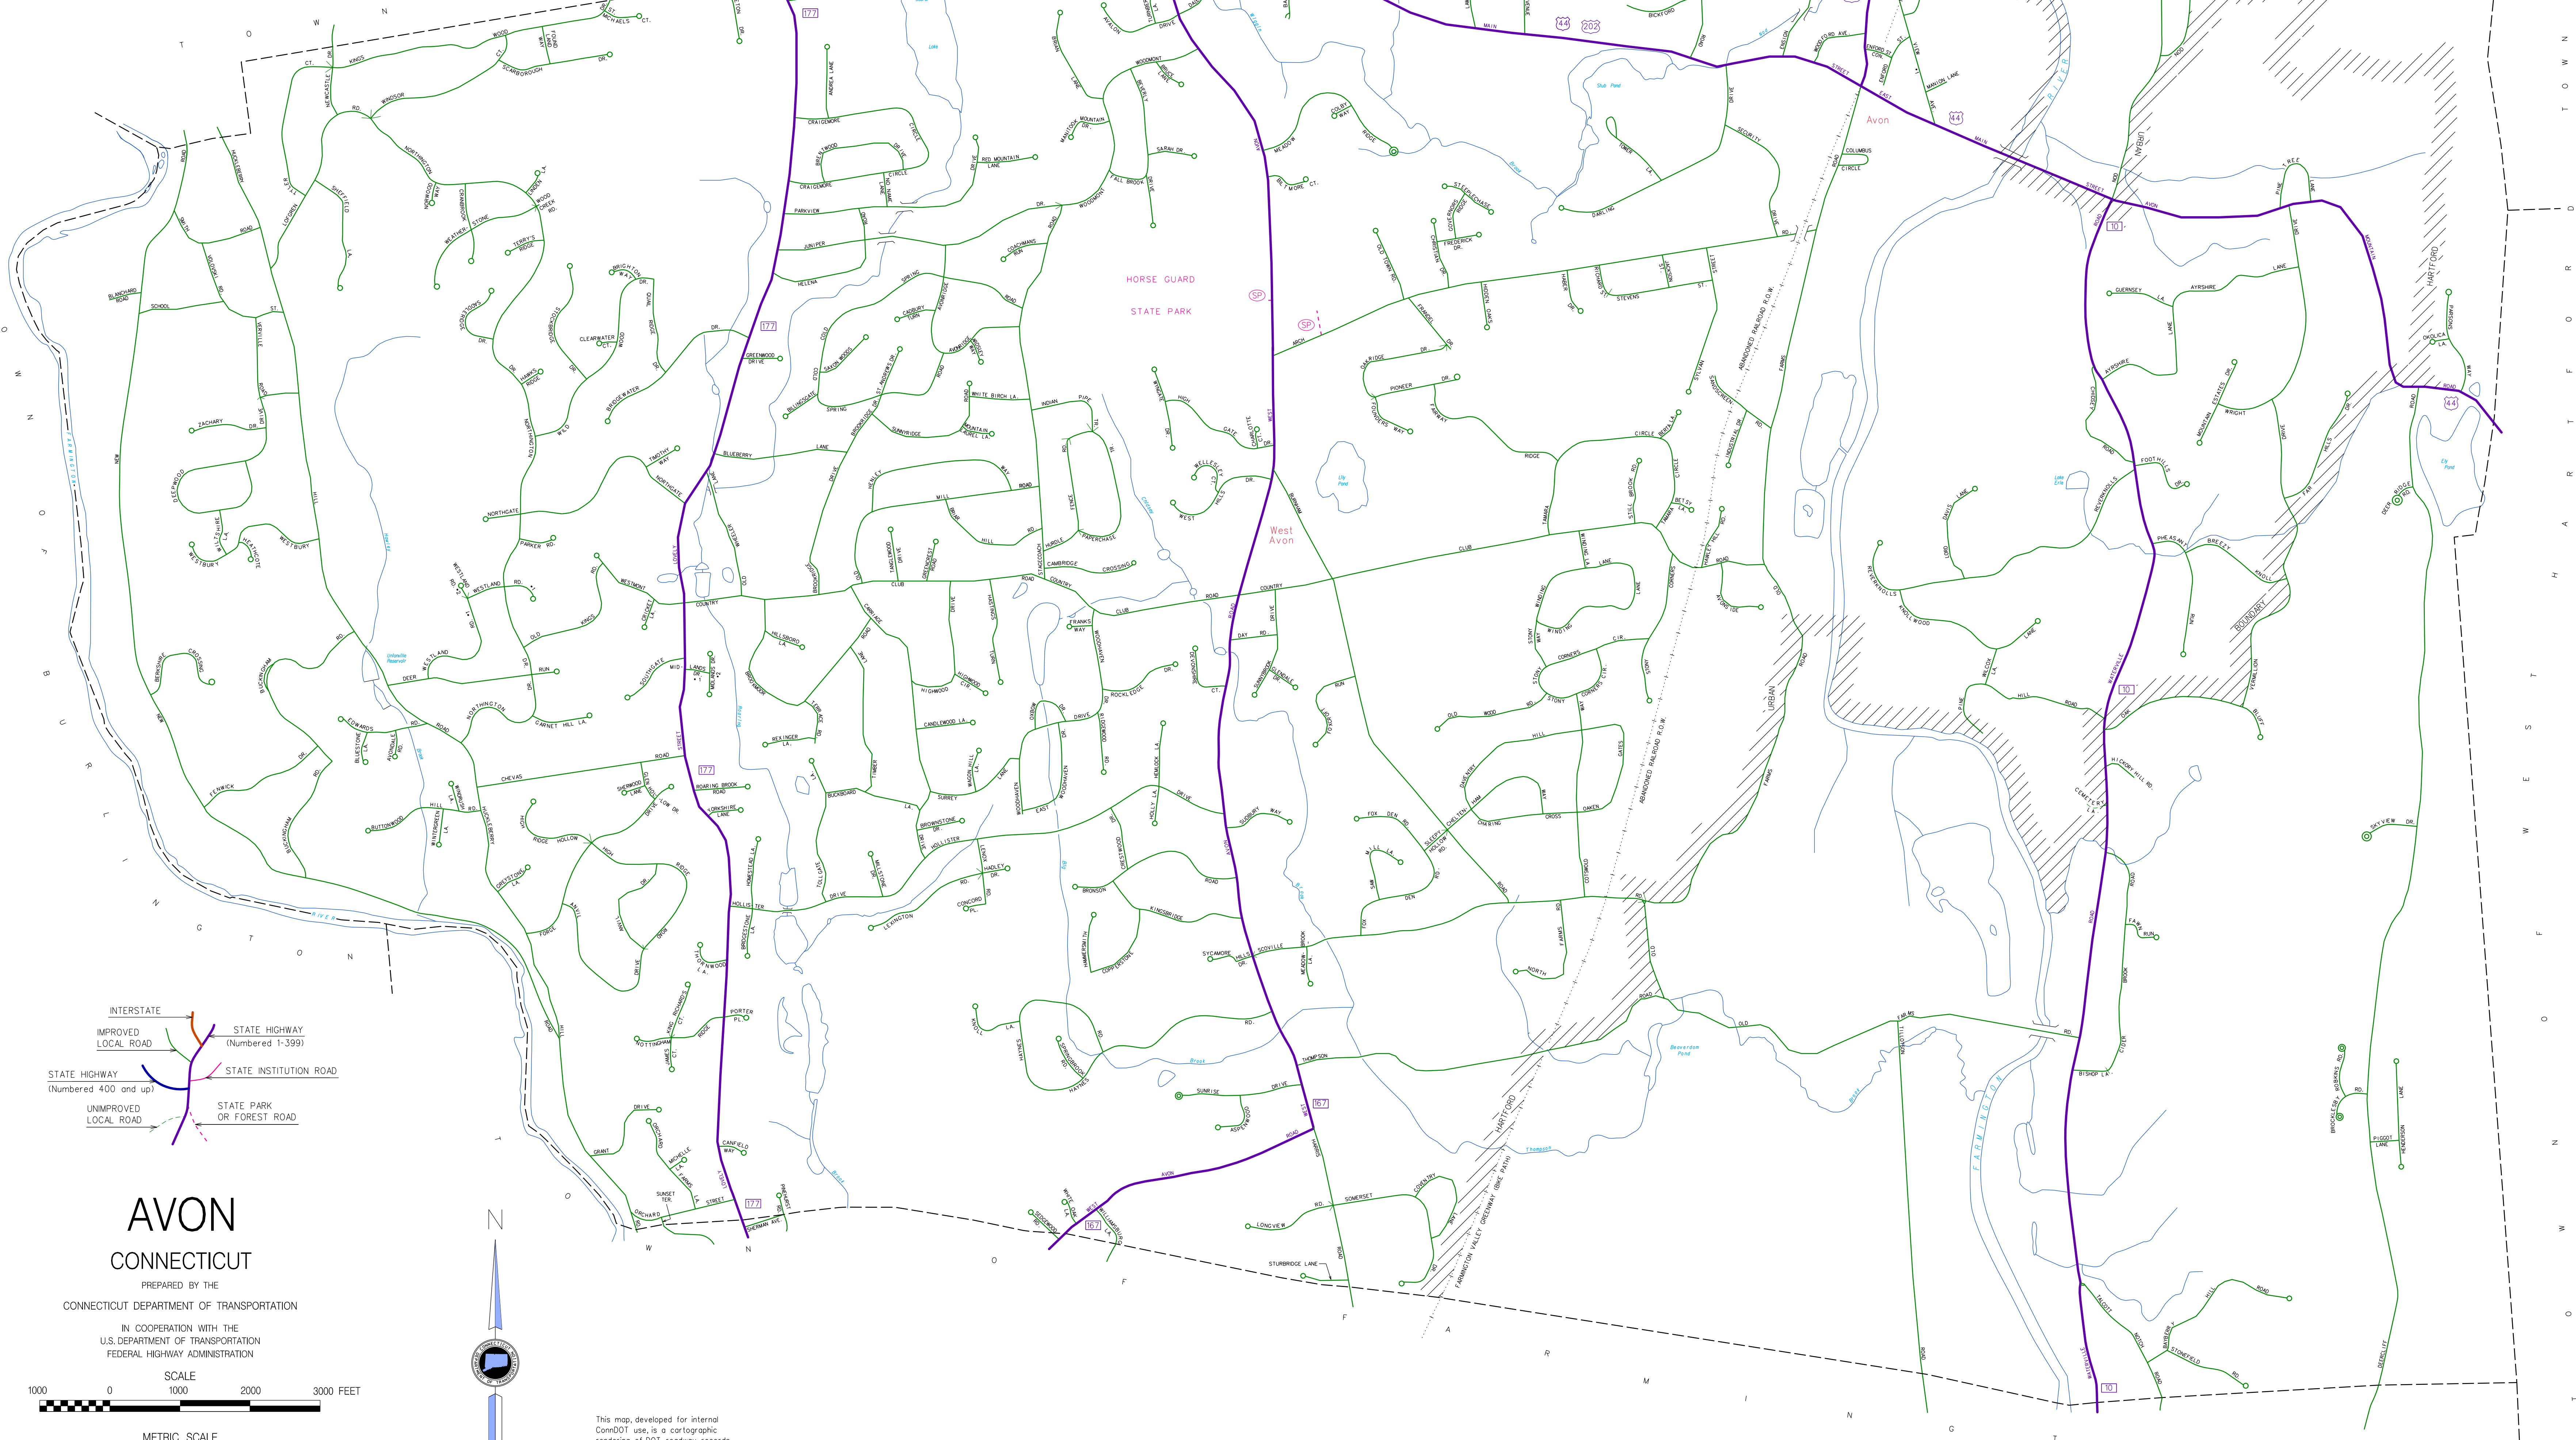

INTERSTATE
IMPROVED LOCAL ROAD
STATE HIGHWAY (Numbered 1-399)
STATE HIGHWAY (Numbered 400 and up)
UNIMPROVED LOCAL ROAD
STATE INSTITUTION ROAD
STATE PARK OR FOREST ROAD

AVON CONNECTICUT

PREPARED BY THE CONNECTICUT DEPARTMENT OF TRANSPORTATION

ACCEPTED AS OF DEC. 31, 2022