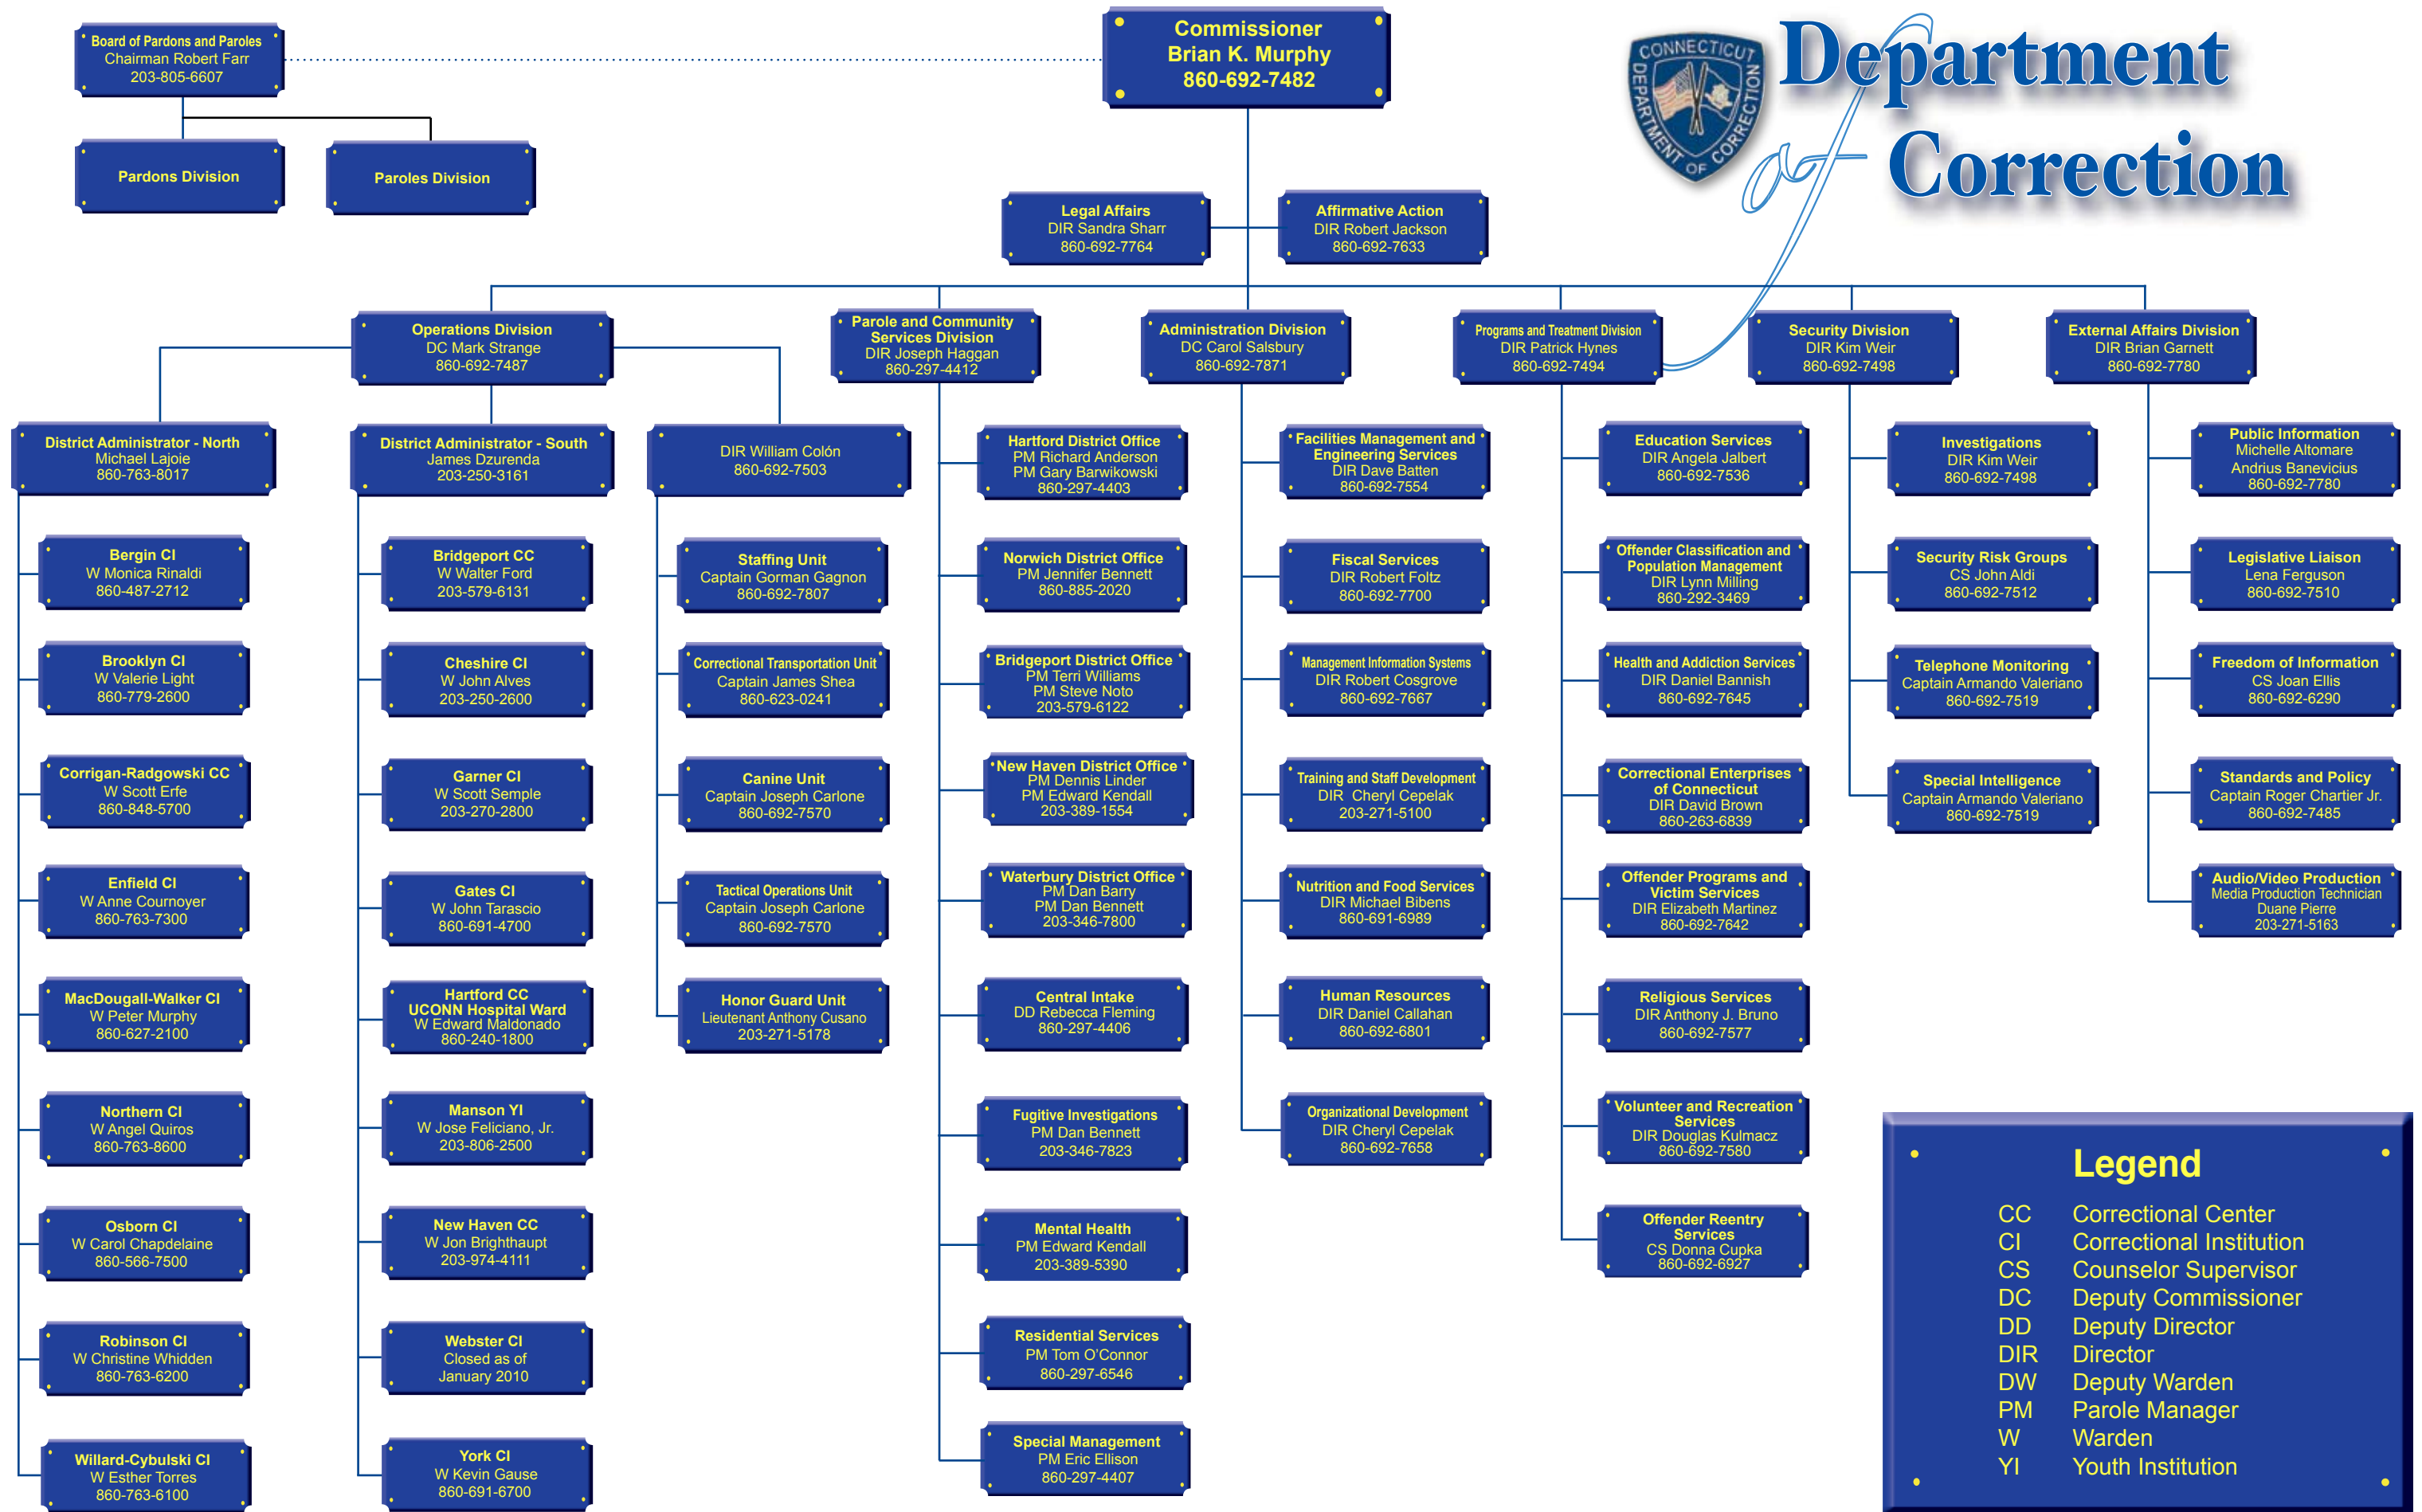

Department of Correction

Legend

- CC Correctional Center
- CI Correctional Institution
- CS Counselor Supervisor
- DC Deputy Commissioner
- DD Deputy Director
- DIR Director
- DW Deputy Warden
- PM Parole Manager
- W Warden
- YI Youth Institution