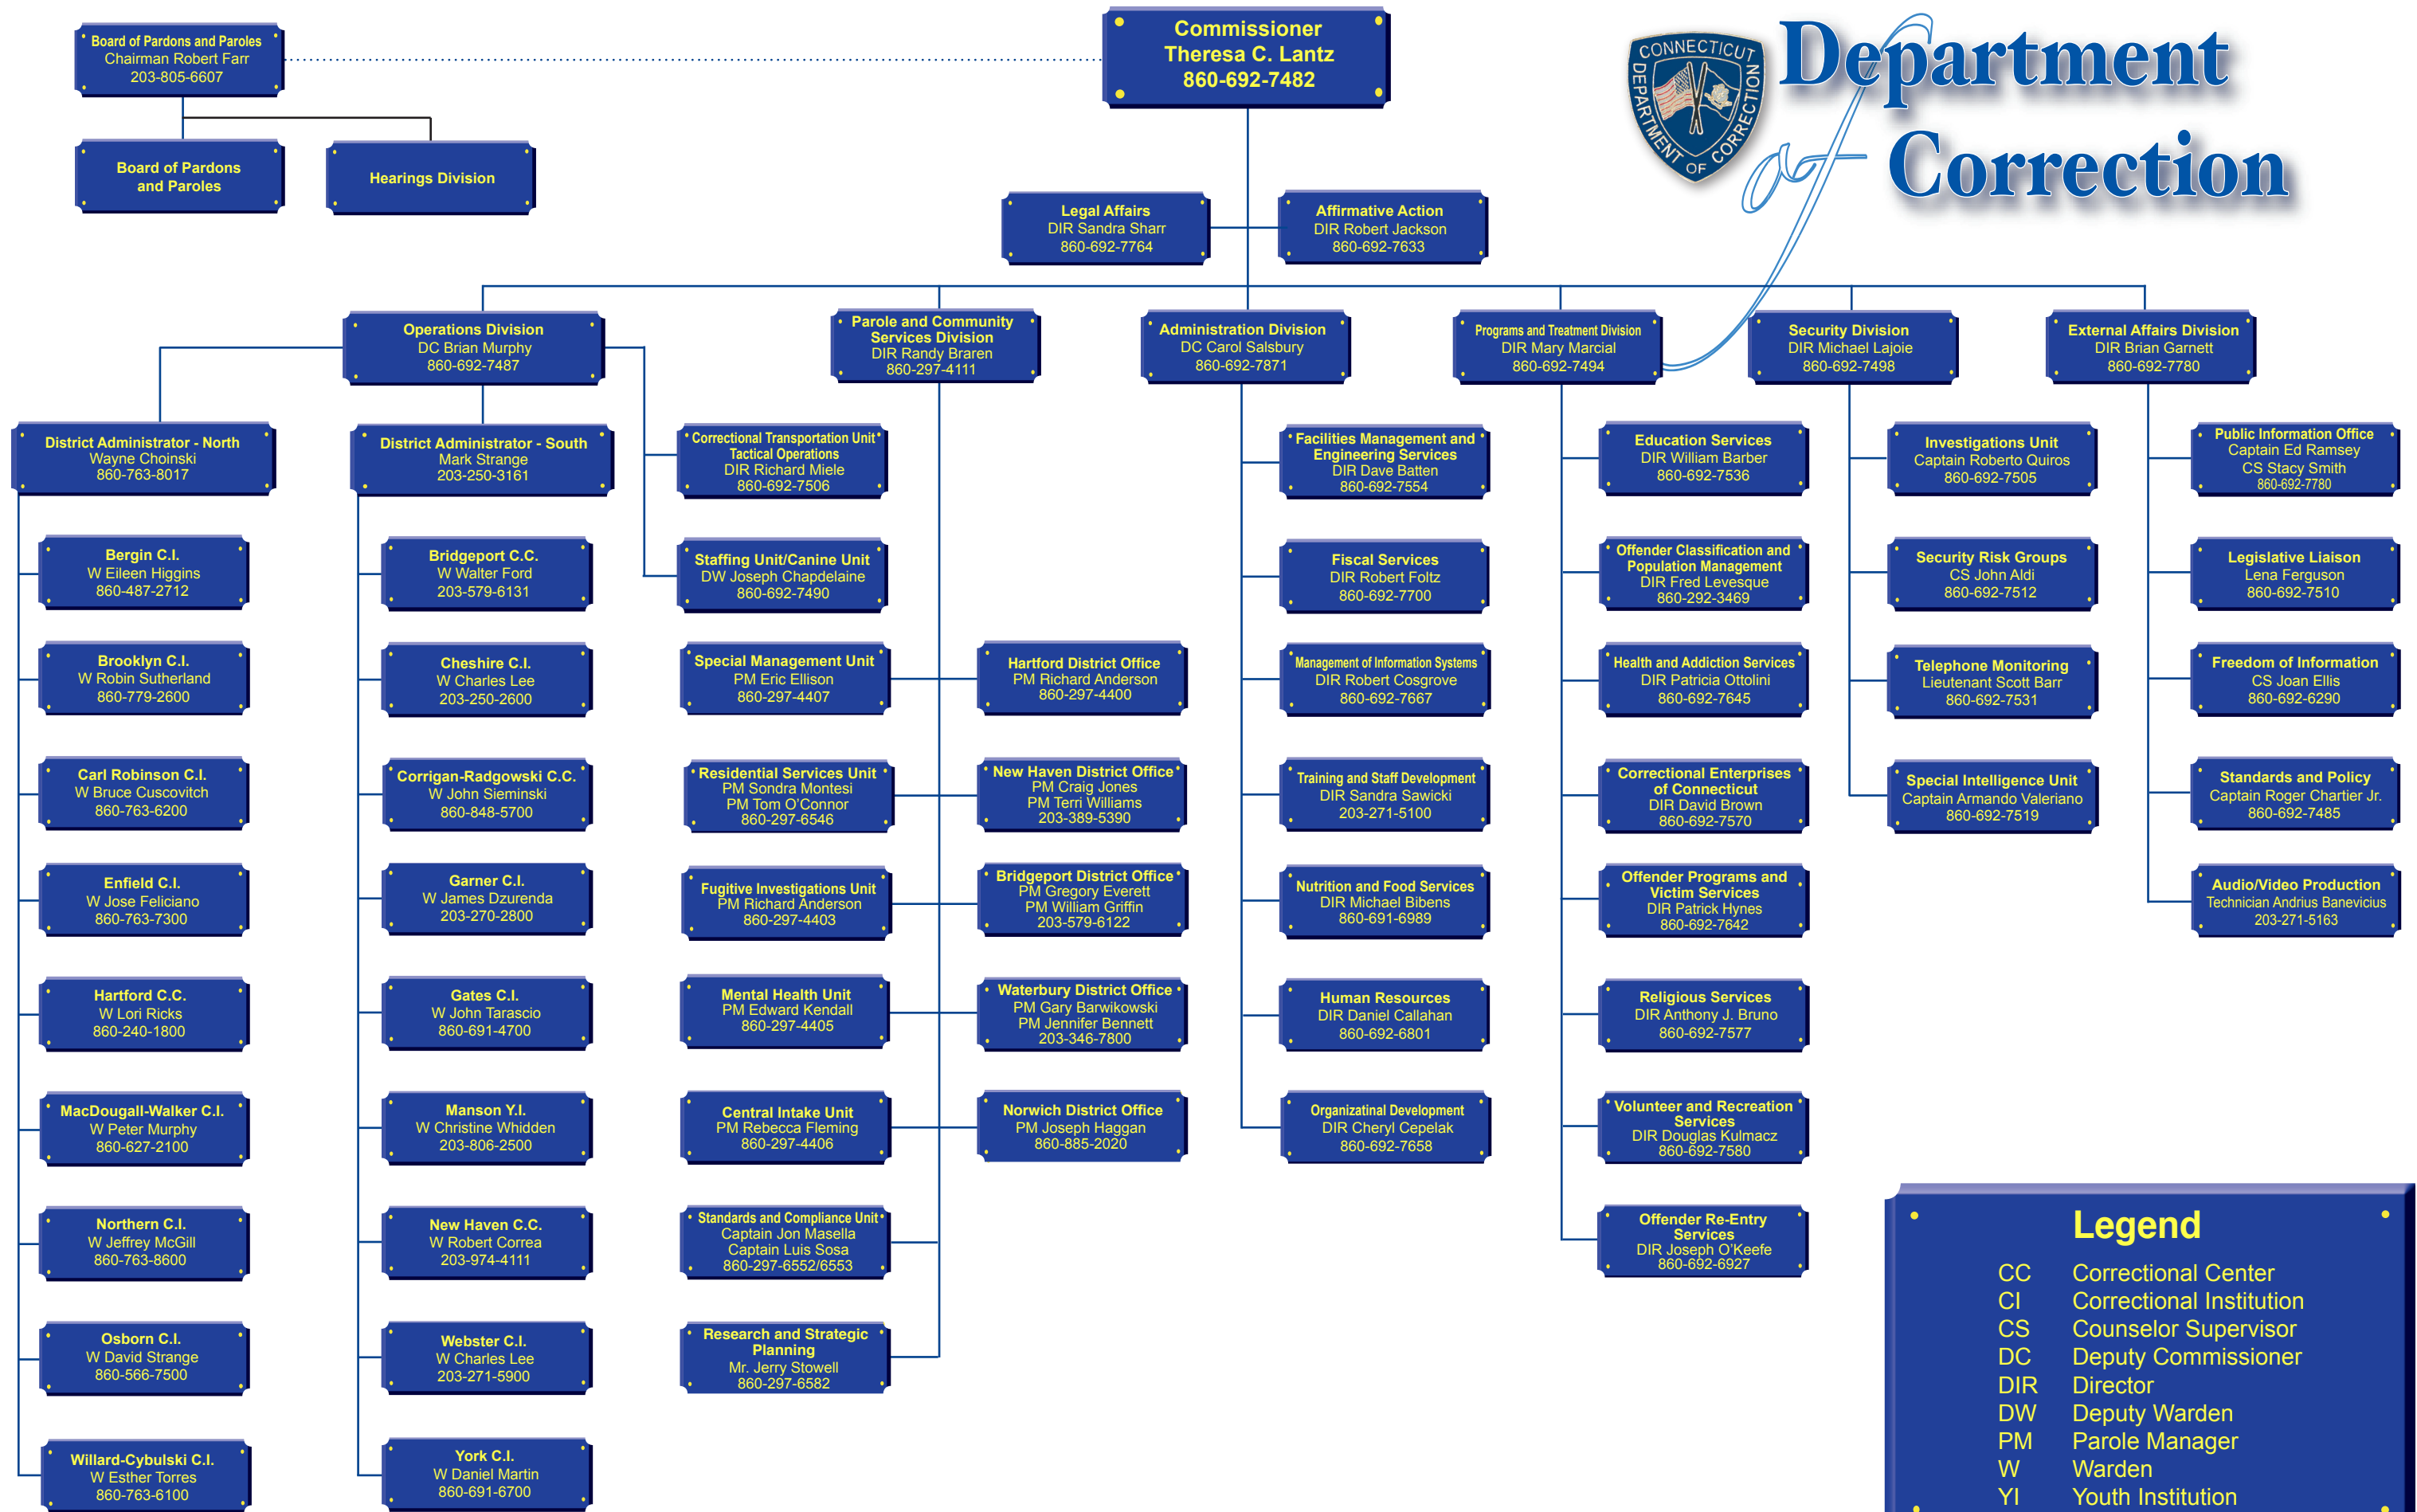

Department of Correction

Legend

- CC Correctional Center
- CI Correctional Institution
- CS Counselor Supervisor
- DC Deputy Commissioner
- DIR Director
- DW Deputy Warden
- PM Parole Manager
- W Warden
- YI Youth Institution