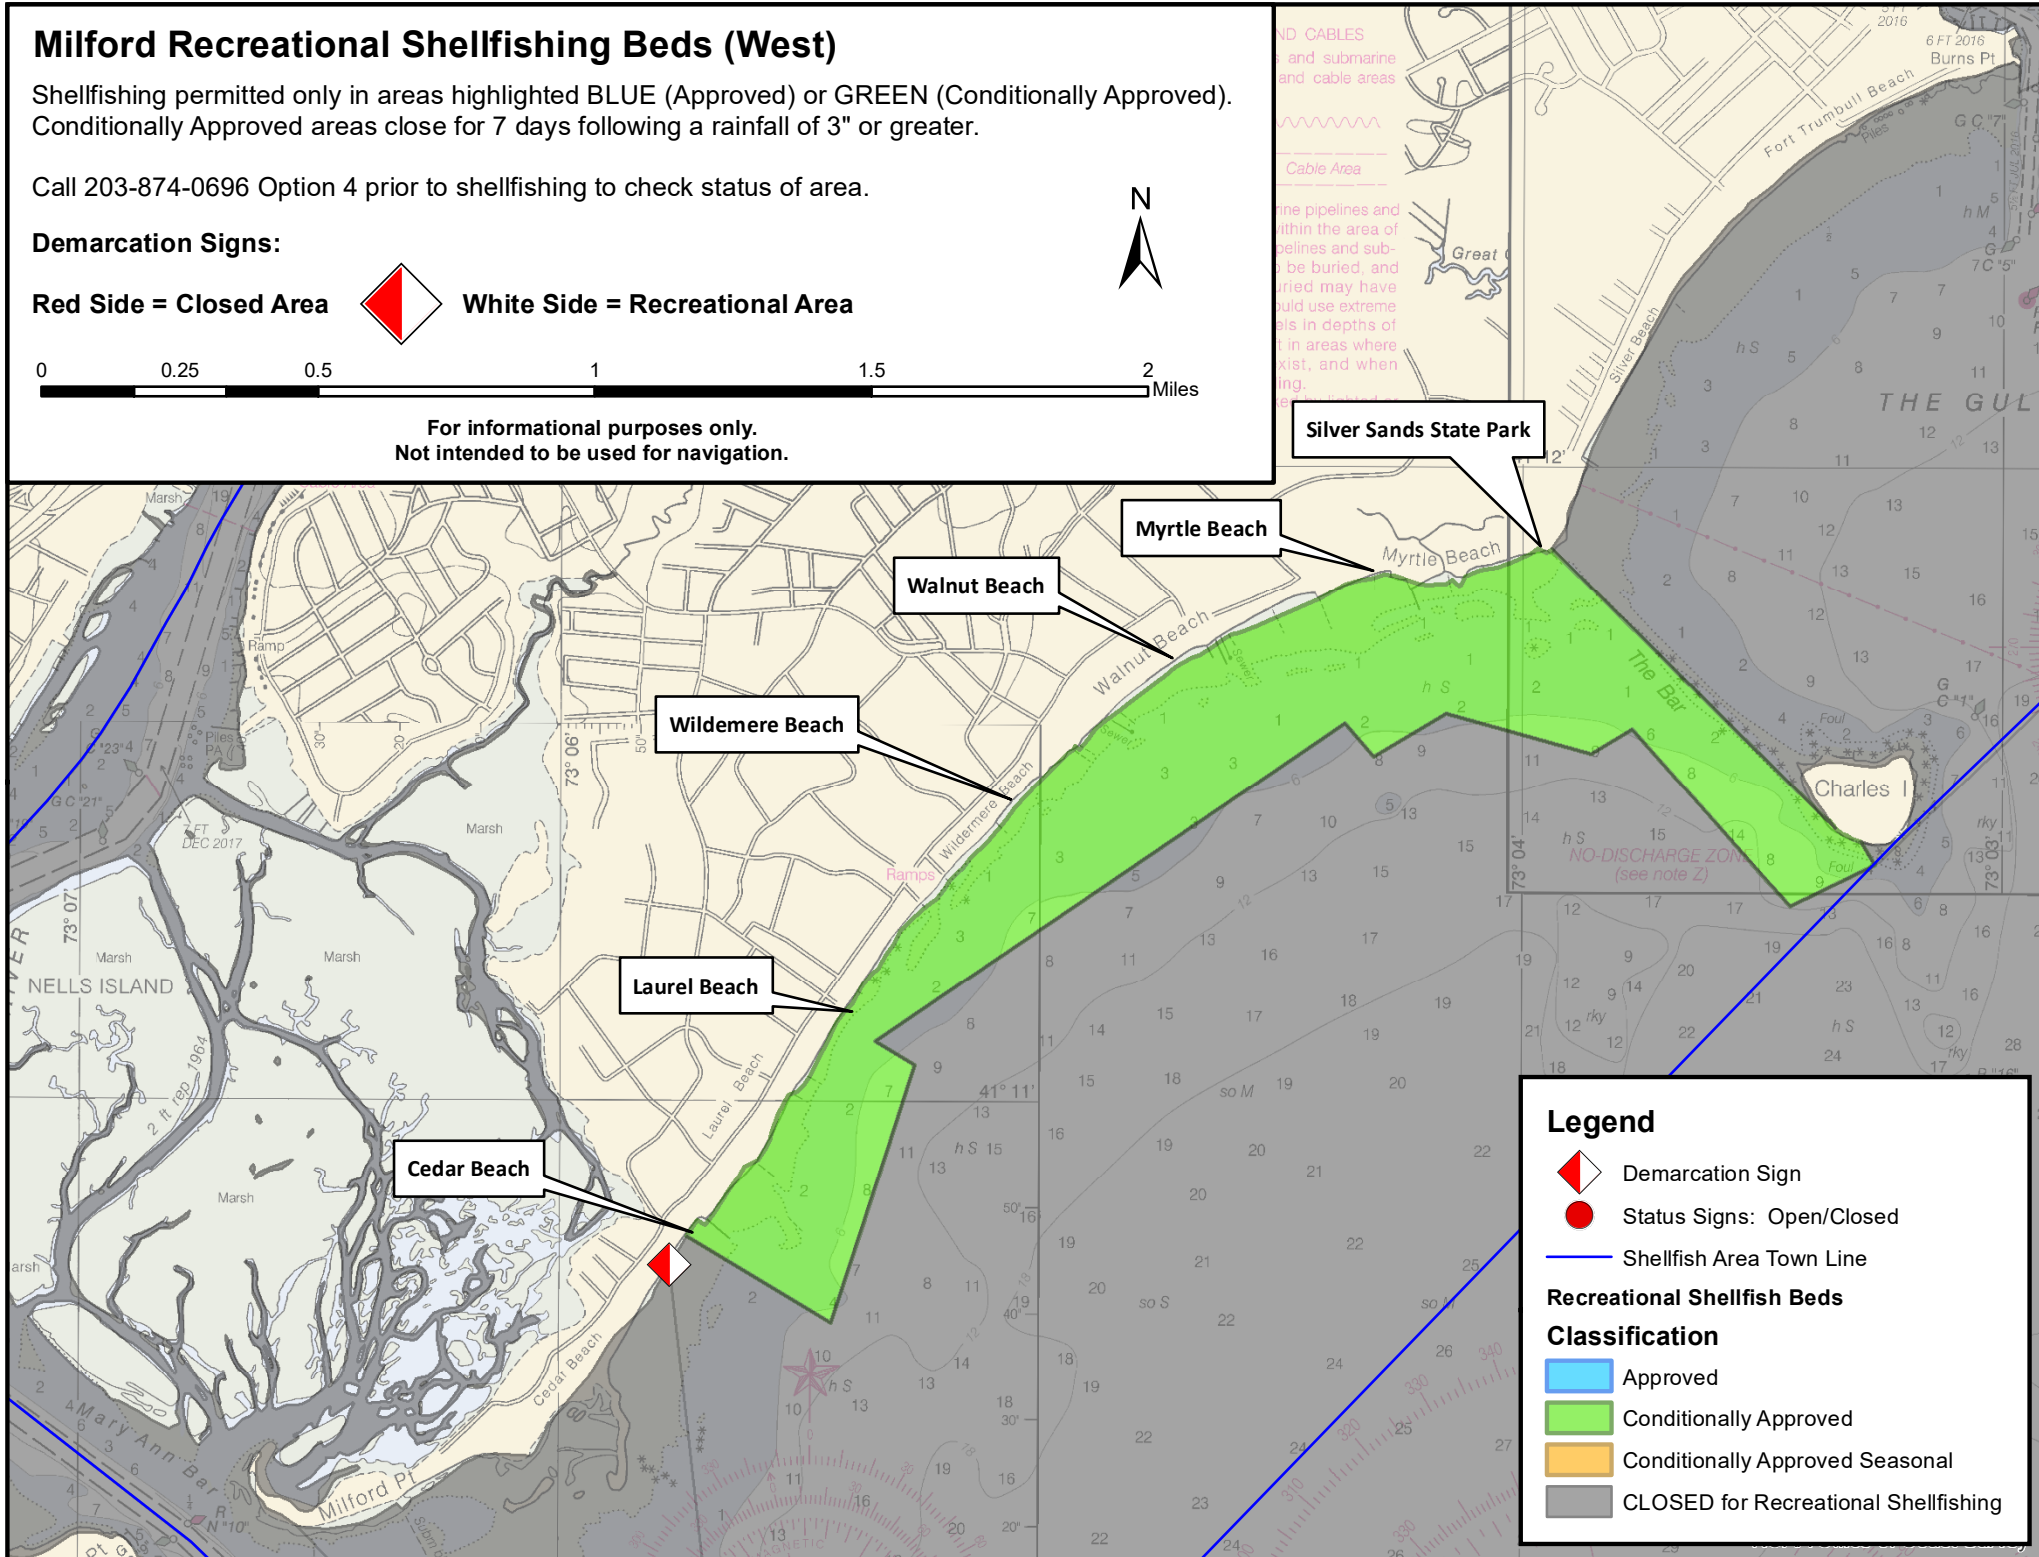

Milford Recreational Shellfishing Beds (West)

Shellfishing permitted only in areas highlighted BLUE (Approved) or GREEN (Conditionally Approved). Conditionally Approved areas close for 7 days following a rainfall of 3" or greater.

Call 203-874-0696 Option 4 prior to shellfishing to check status of area.

Demarcation Signs:

Red Side = Closed Area  White Side = Recreational Area

For informational purposes only.
Not intended to be used for navigation.

Legend

-  Demarcation Sign
-  Status Signs: Open/Closed
-  Shellfish Area Town Line

Recreational Shellfish Beds Classification

-  Approved
-  Conditionally Approved
-  Conditionally Approved Seasonal
-  CLOSED for Recreational Shellfishing