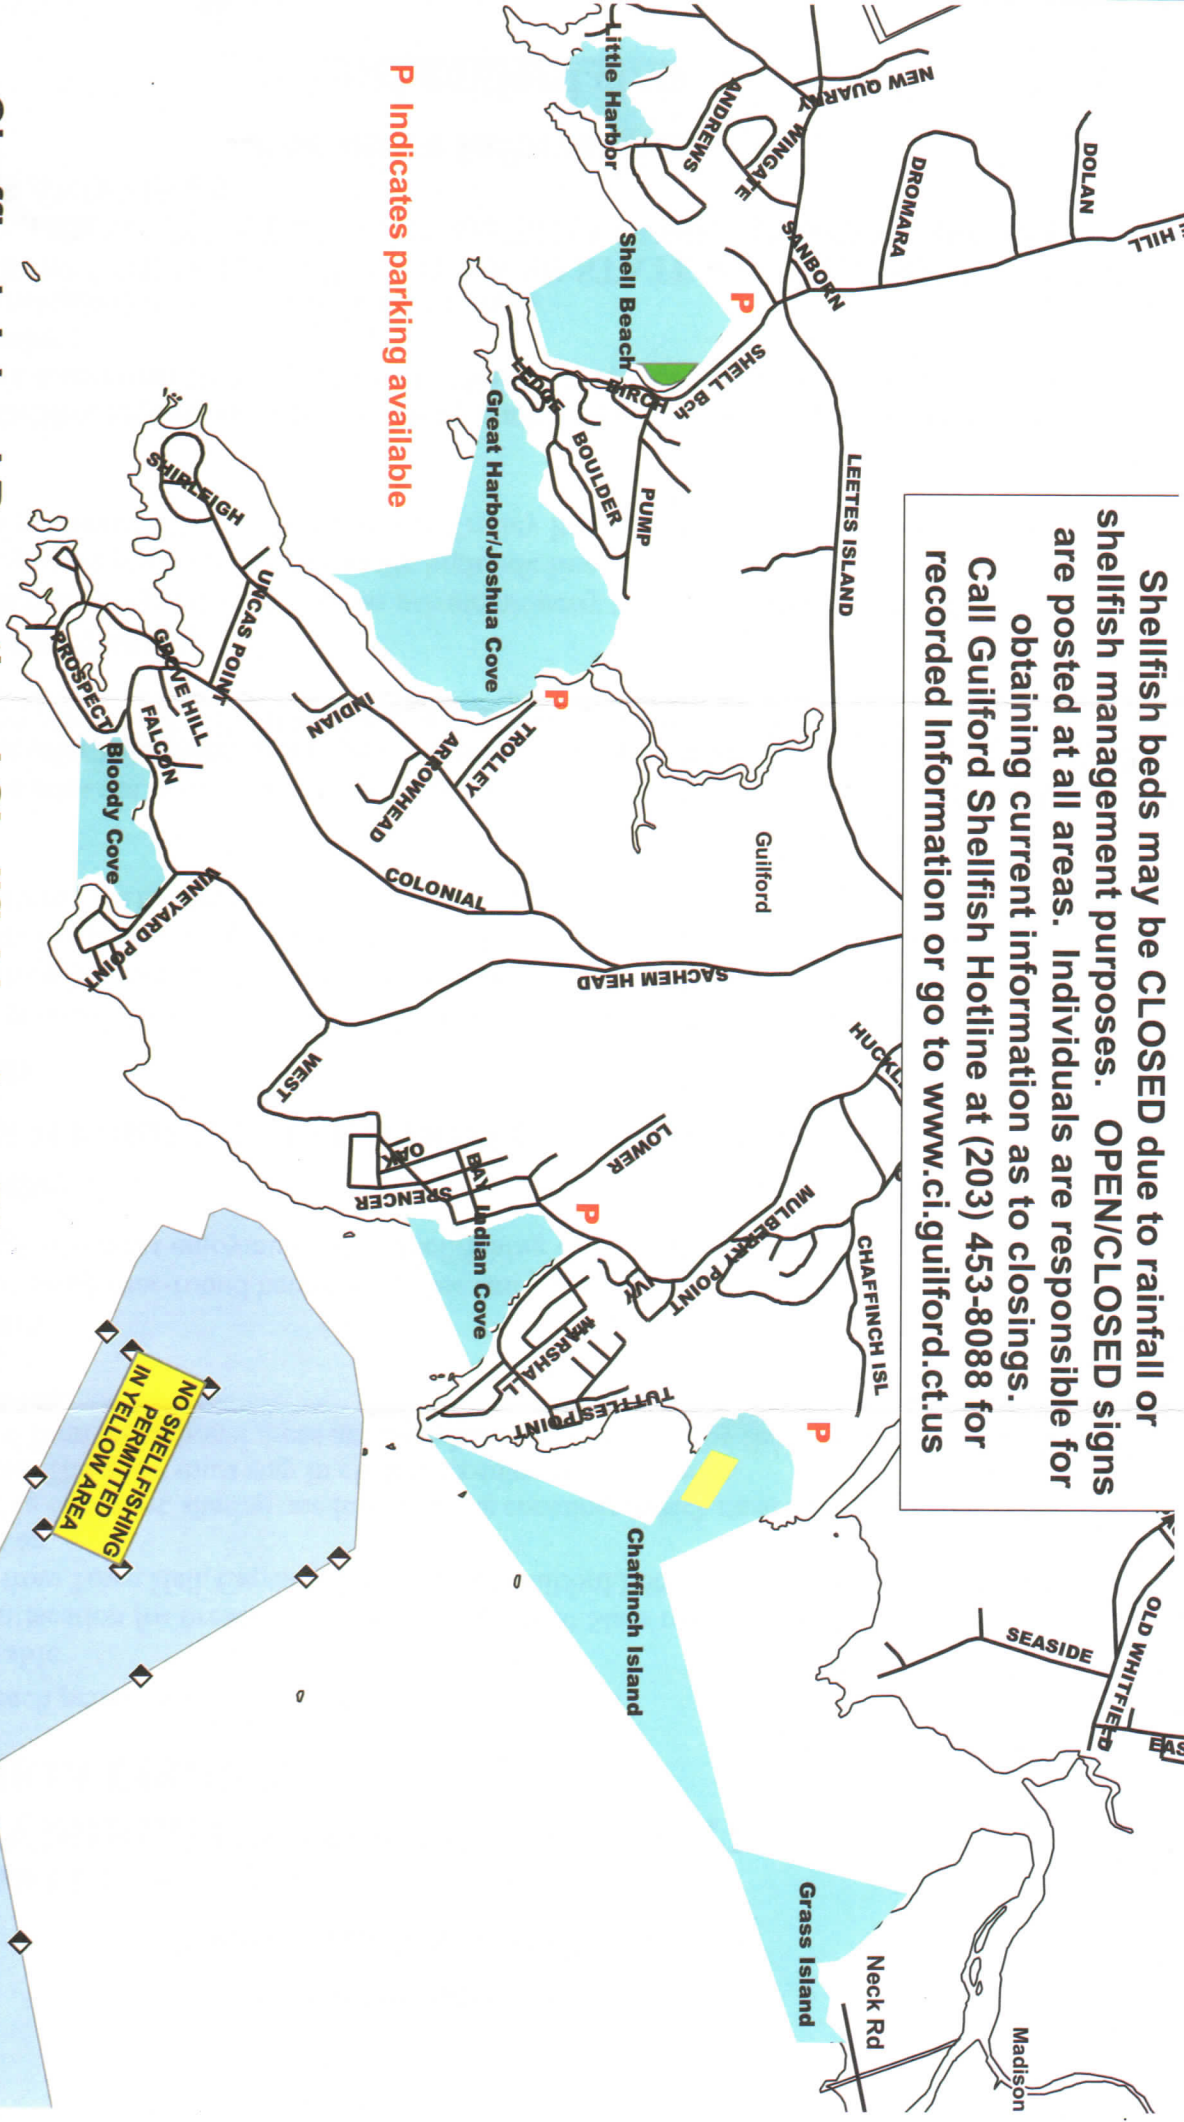

Shellfish beds may be CLOSED due to rainfall or shellfish management purposes. OPEN/CLOSED signs are posted at all areas. Individuals are responsible for obtaining current information as to closings. Call Guilford Shellfish Hotline at (203) 453-8088 for recorded information or go to www.ci.guilford.ct.us

P Indicates parking available

Chaffinch Island Recreational Shellfishing Area Blowup

Shellfishing is allowed only within lines formed by red and white signs on land and buoys (area shown in blue)

Shellfishing is NOT Permitted in Yellow Area