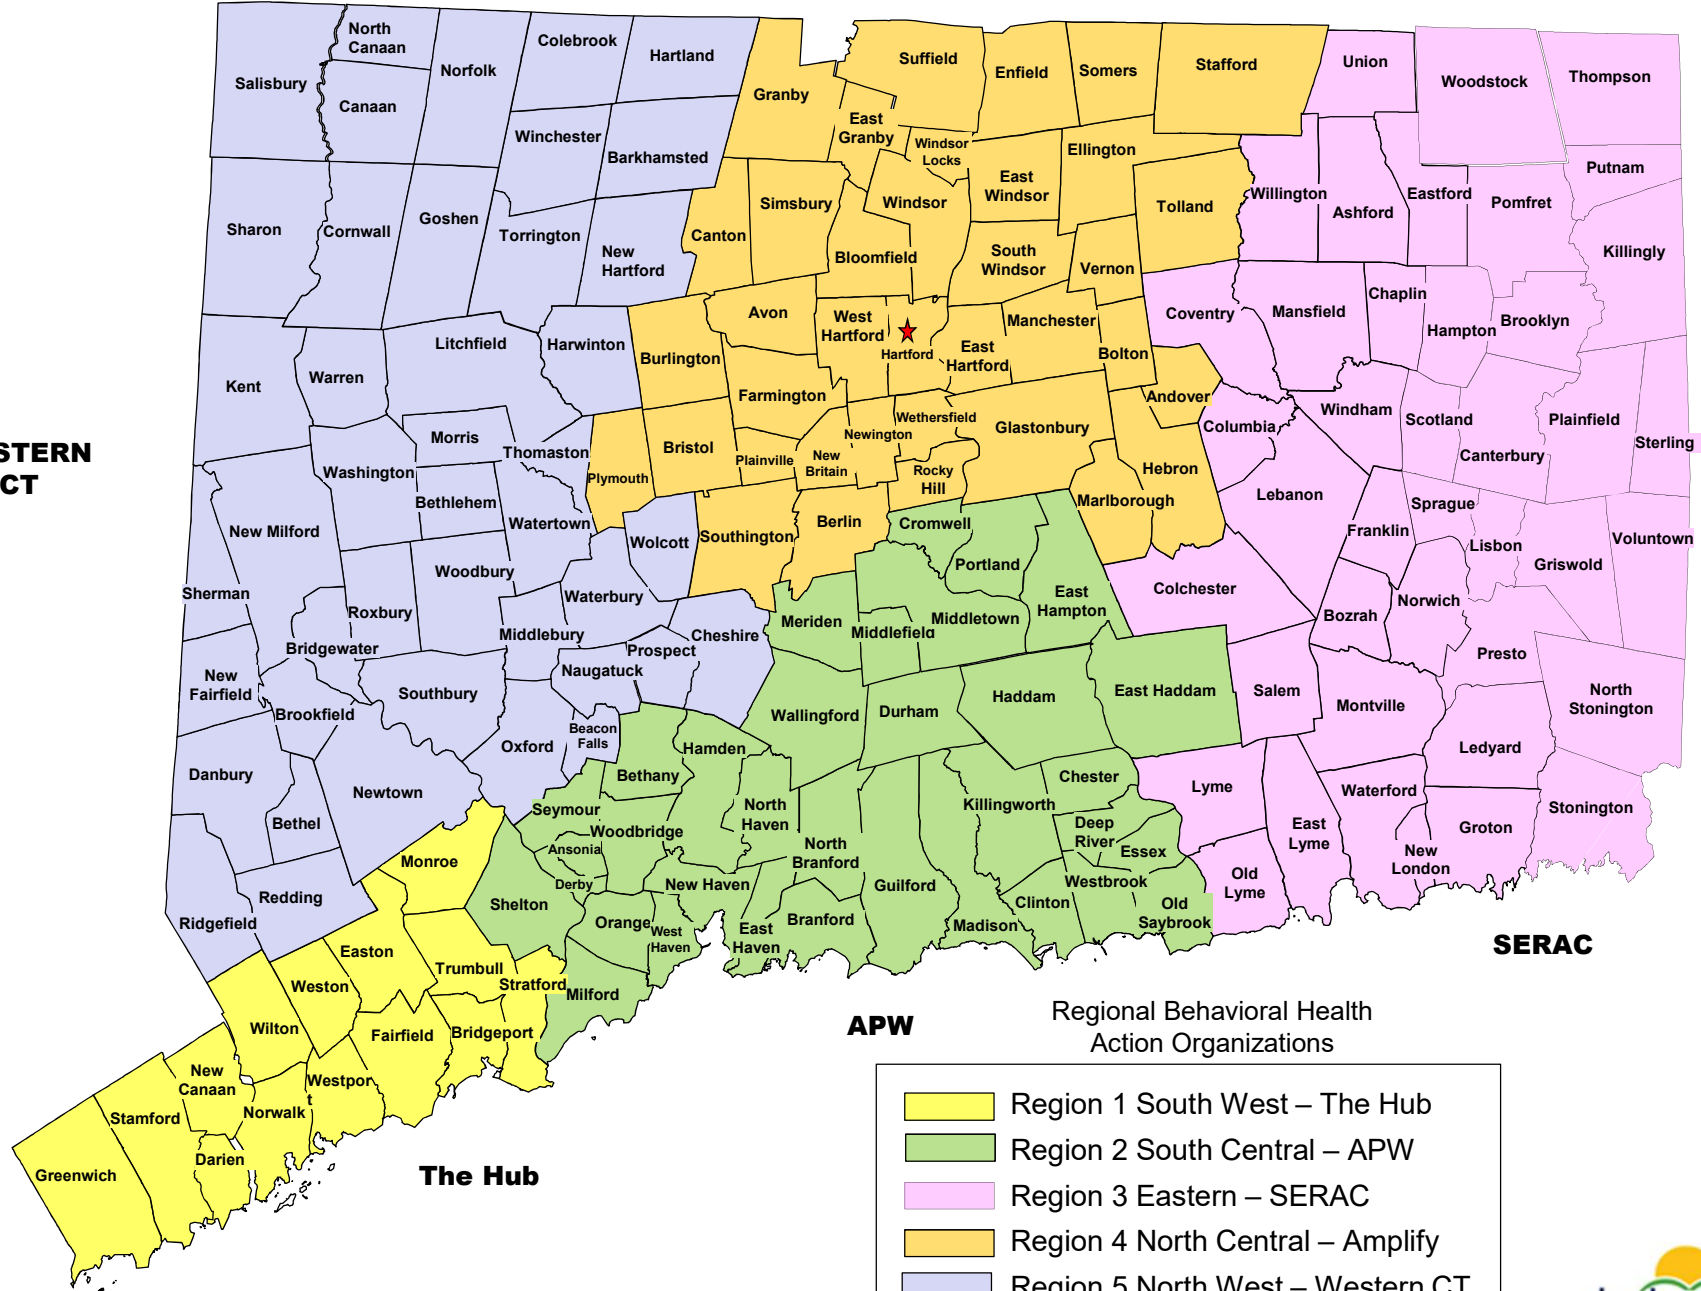

Amplify

WESTERN CT

APW

Regional Behavioral Health Action Organizations

-  Region 1 South West – The Hub
-  Region 2 South Central – APW
-  Region 3 Eastern – SERAC
-  Region 4 North Central – Amplify
-  Region 5 North West – Western CT