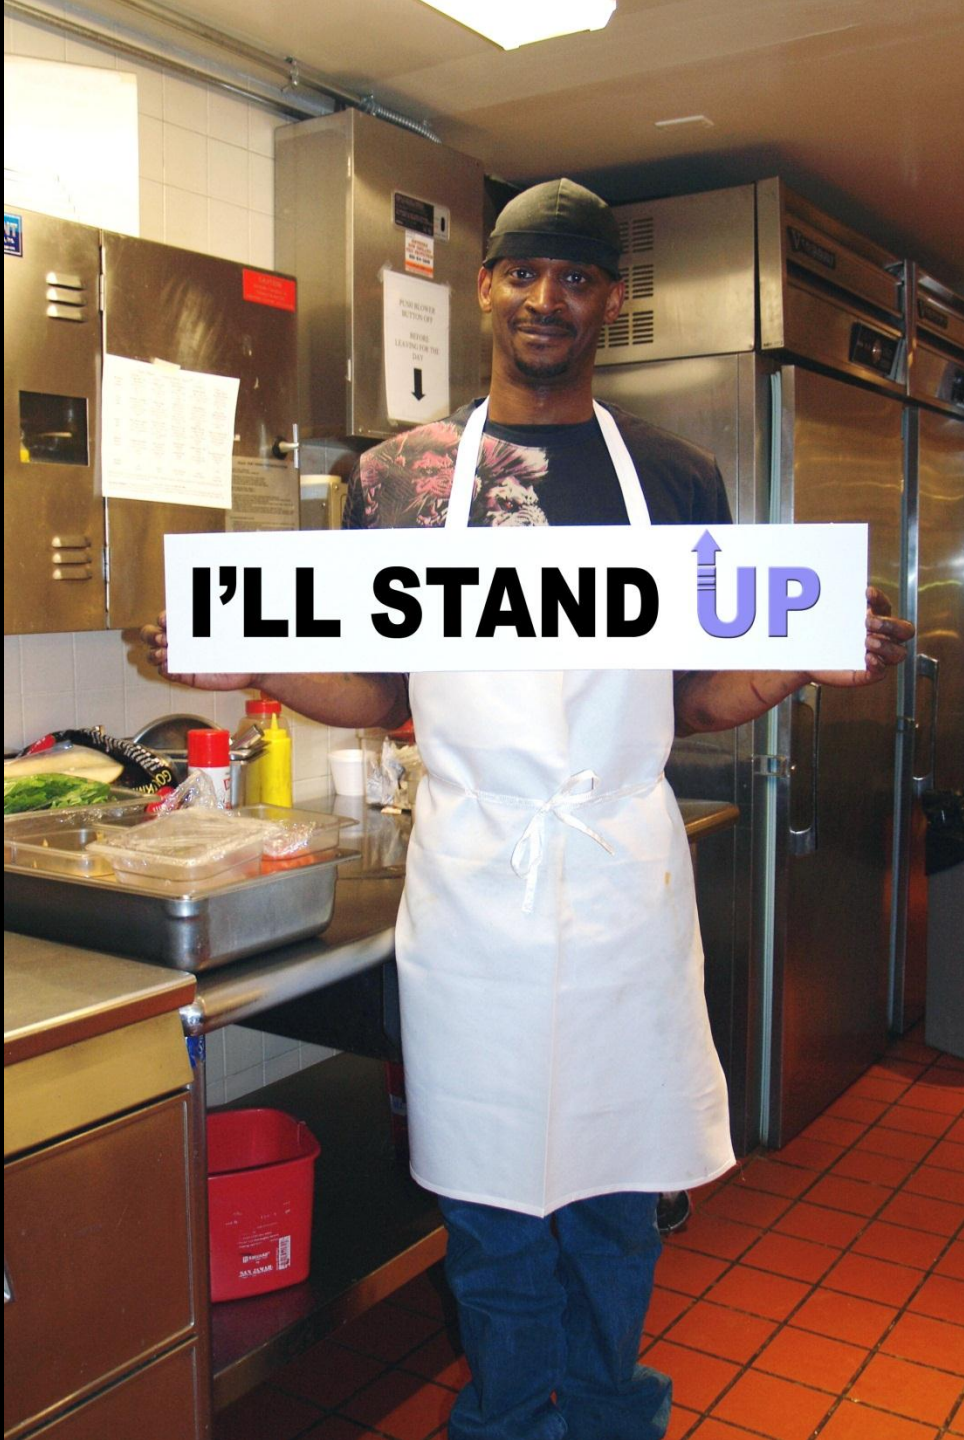

WE'LL STAND UP

**WE'LL STAND UP**

**I'LL STAND UP**

I'LL STAND **UP**

**I'LL STAND UP**

A young woman with long dark hair, wearing a grey and blue striped sweater and a black skirt, stands in front of a white vertical-slatted fence. She is holding a long white sign that reads "I'LL STAND UP". The sign is tilted upwards from left to right. The word "I'LL" is in black, "STAND" is in black, and "UP" is in purple with a white outline. The woman is smiling slightly and looking towards the camera. The background is a plain white fence with some green grass and dark ground visible at the bottom.

**I'LL STAND UP**

I'LL STAND UP

KREMES

POLICE  
MANC

**I'LL STAND UP**

A woman with blonde hair, wearing a black clerical dress and a gold and green patterned stole, stands in a church sanctuary. She is holding a white sign with the text "I'LL STAND UP" in black and blue letters. The background features a wooden altar with a microphone, a brass chalice, and a wall with a light-colored mural. There are also floral arrangements on the floor.

**I'LL STAND UP**

**I'LL STAND UP**

**I'LL STAND UP**

A woman with dark hair, wearing a bright blue long-sleeved top and white pants, stands in a classroom or meeting room. She is smiling and holding a white rectangular sign in front of her. The sign has the text "I'LL STAND UP" written on it. The "UP" is in a larger, blue font with a small upward-pointing arrow above the letter "U". The background shows rows of tables and chairs, a whiteboard, and a framed picture on the wall.