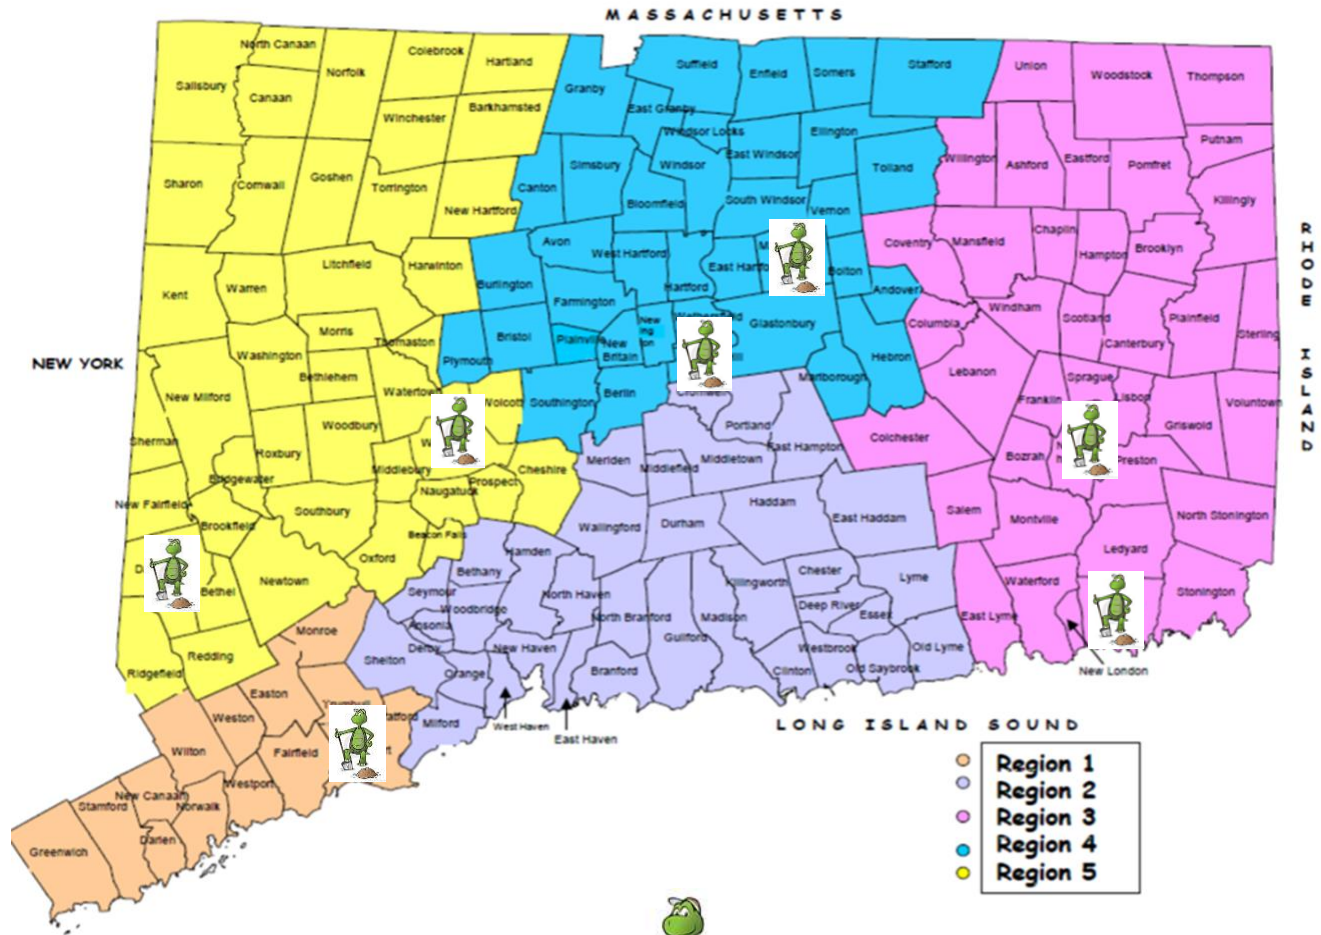

# Disordered Gambling Integration (DiGIn) programs

## DiGIn Sites

- Recovery Network of Programs - Bridgeport
- Natchaug Hospital – Mansfield
- The Connection, Inc. - Norwich
- CCAR – Manchester
- State Dept. of Veterans Affairs – Rocky Hill
- Apex - Danbury
- CNV Help - Waterbury