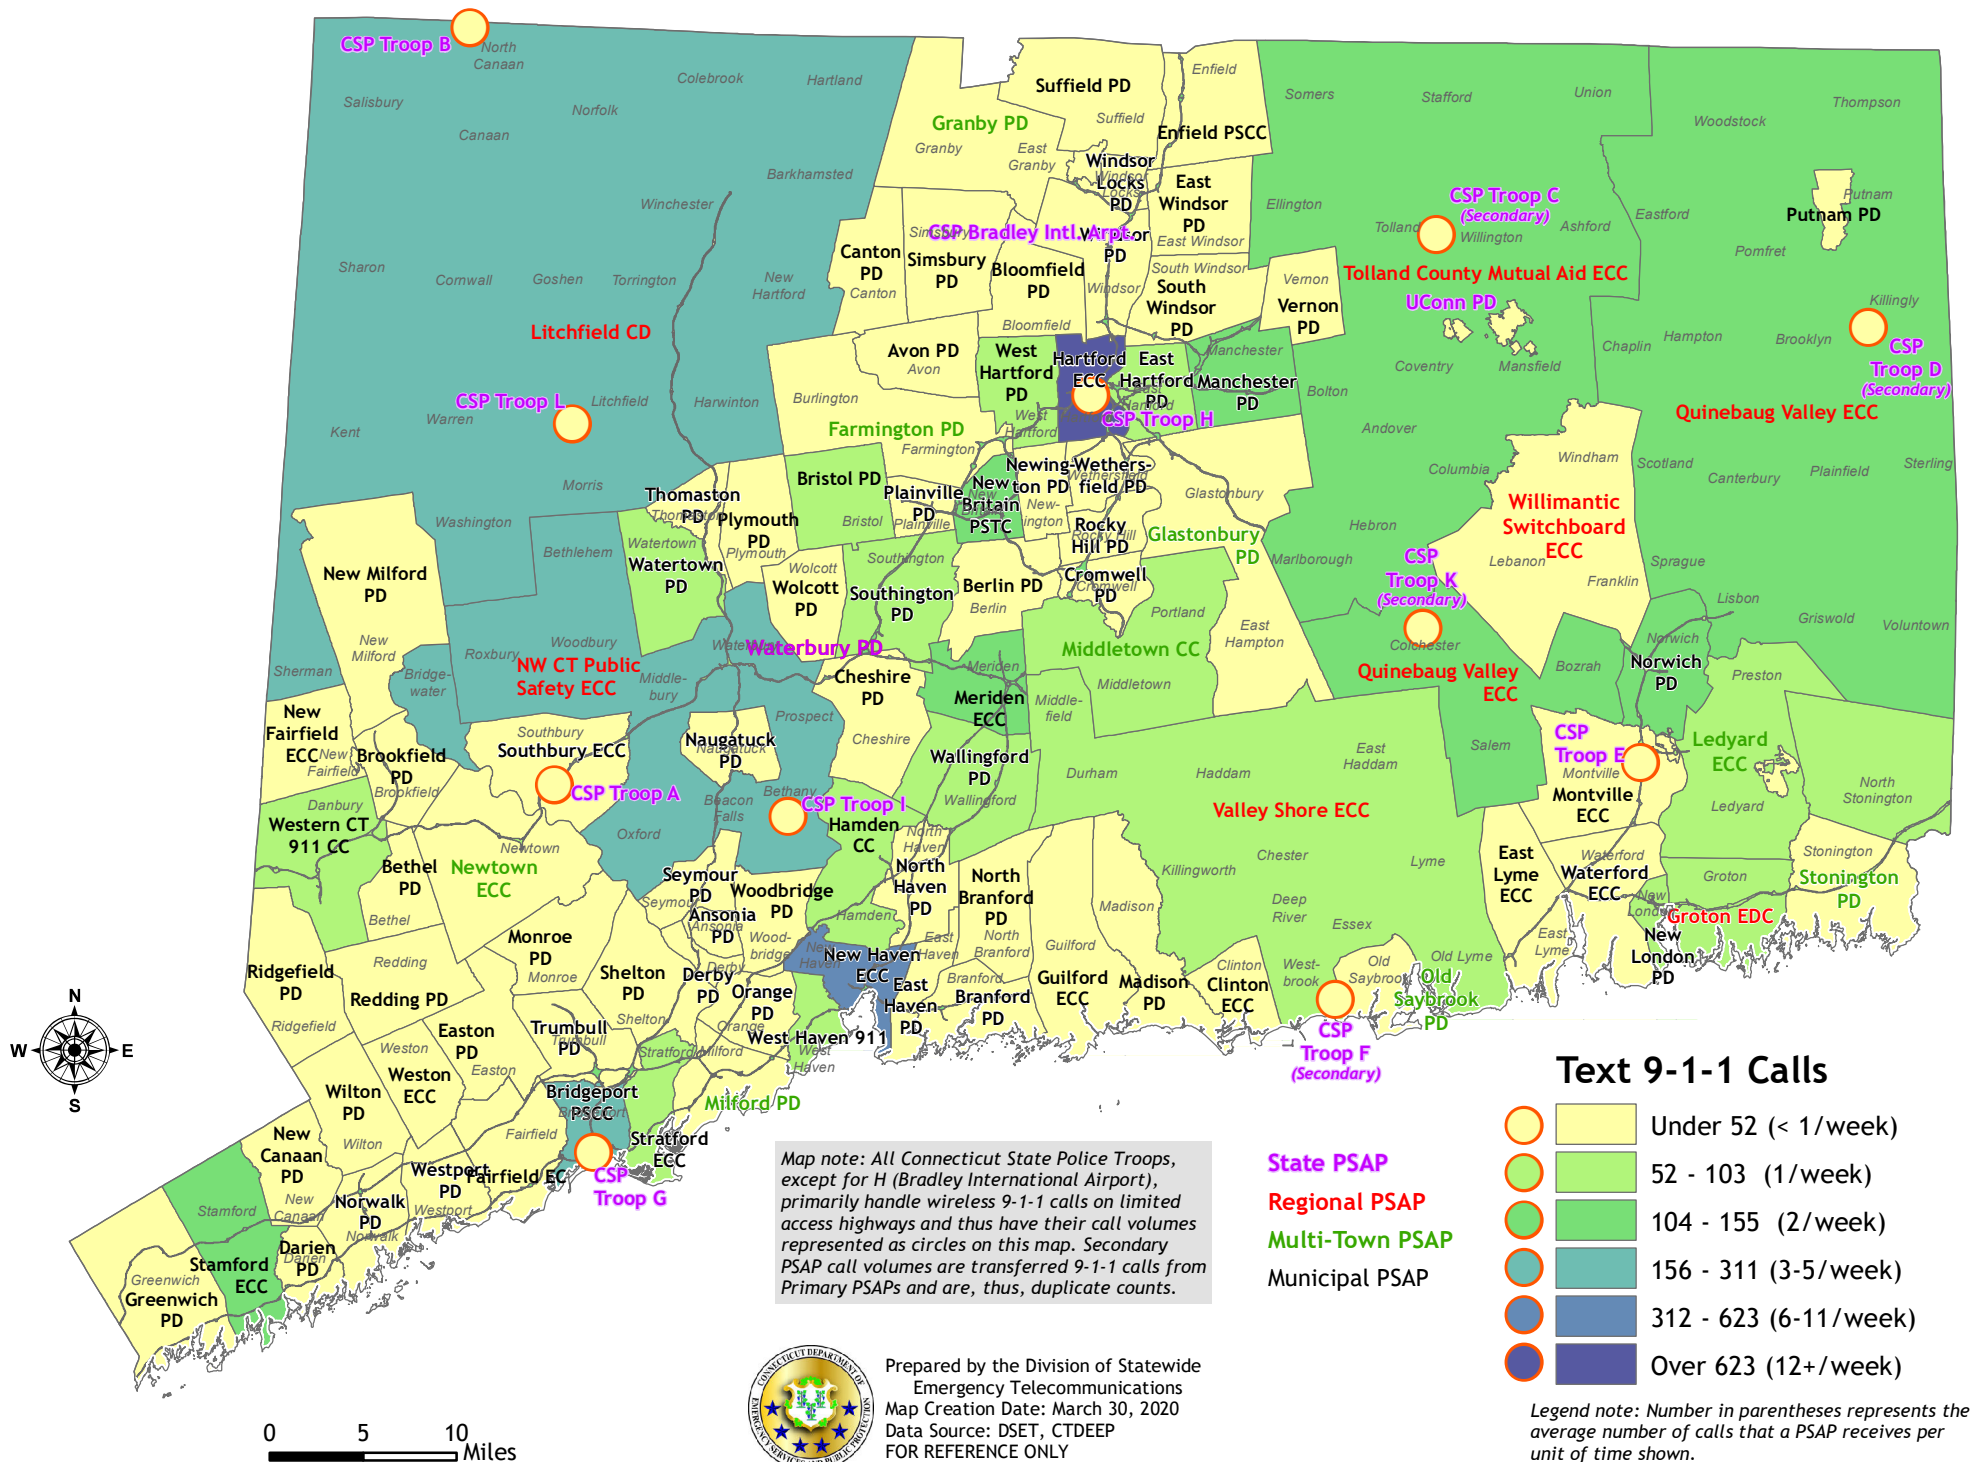

Connecticut Public Safety Answering Points - 2019

Prepared by the Division of Statewide
Emergency Telecommunications
Map Creation Date: March 30, 2020
Data Source: DSET, CTDEEP
FOR REFERENCE ONLY