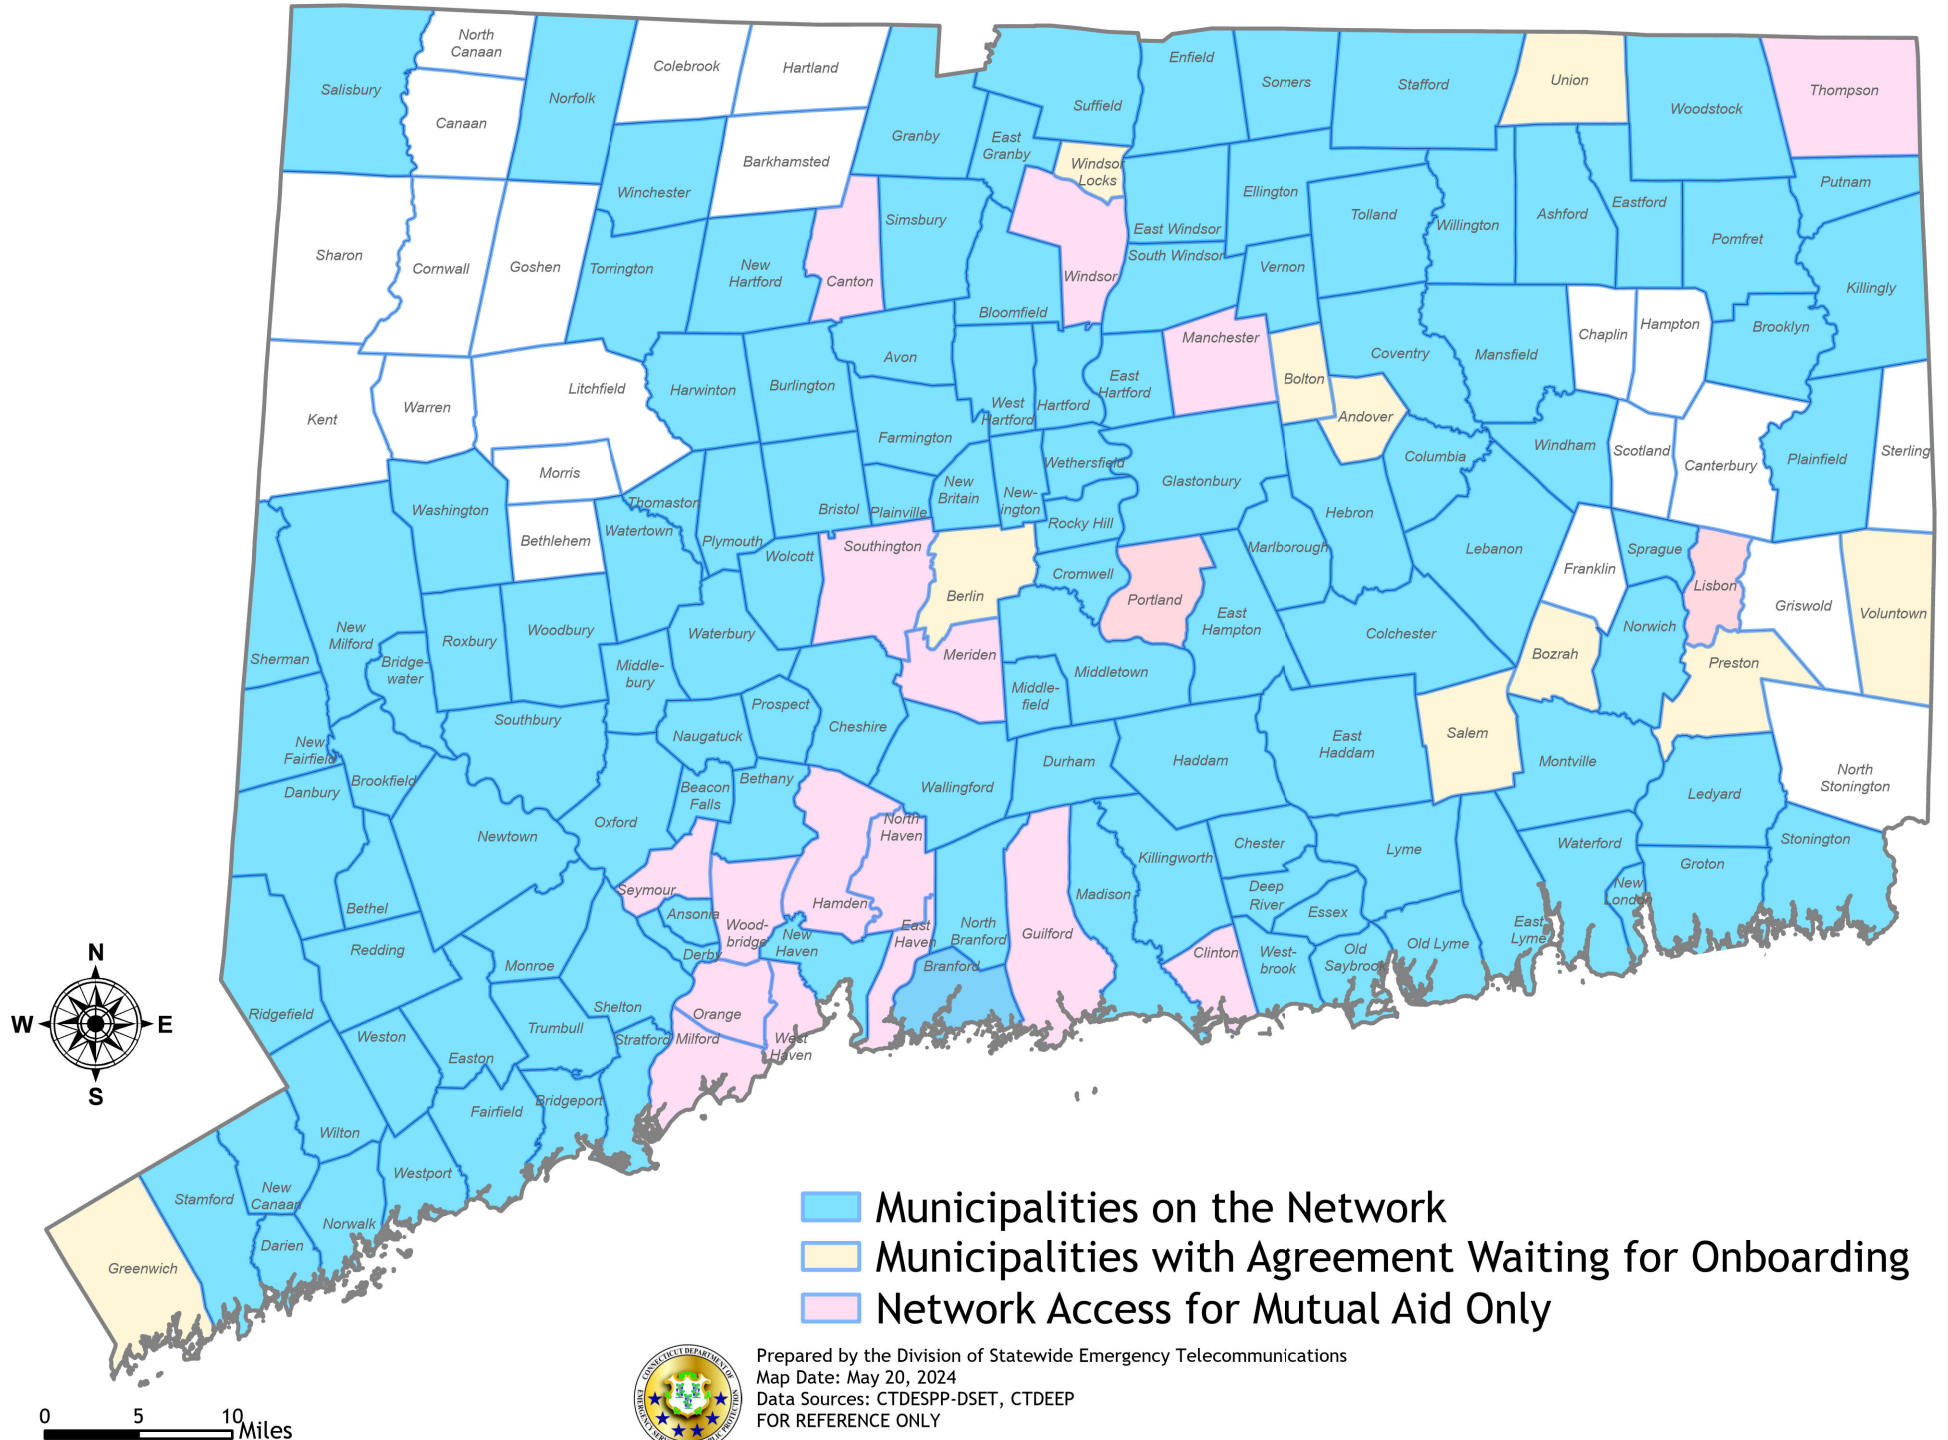

# Connecticut Land Mobile Radio Network

Users Live on the Network as of May 8, 2024

Prepared by the Division of Statewide Emergency Telecommunications  
Map Date: May 20, 2024  
Data Sources: CTDESPP-DSET, CTDEEP  
FOR REFERENCE ONLY

0 5 10 Miles