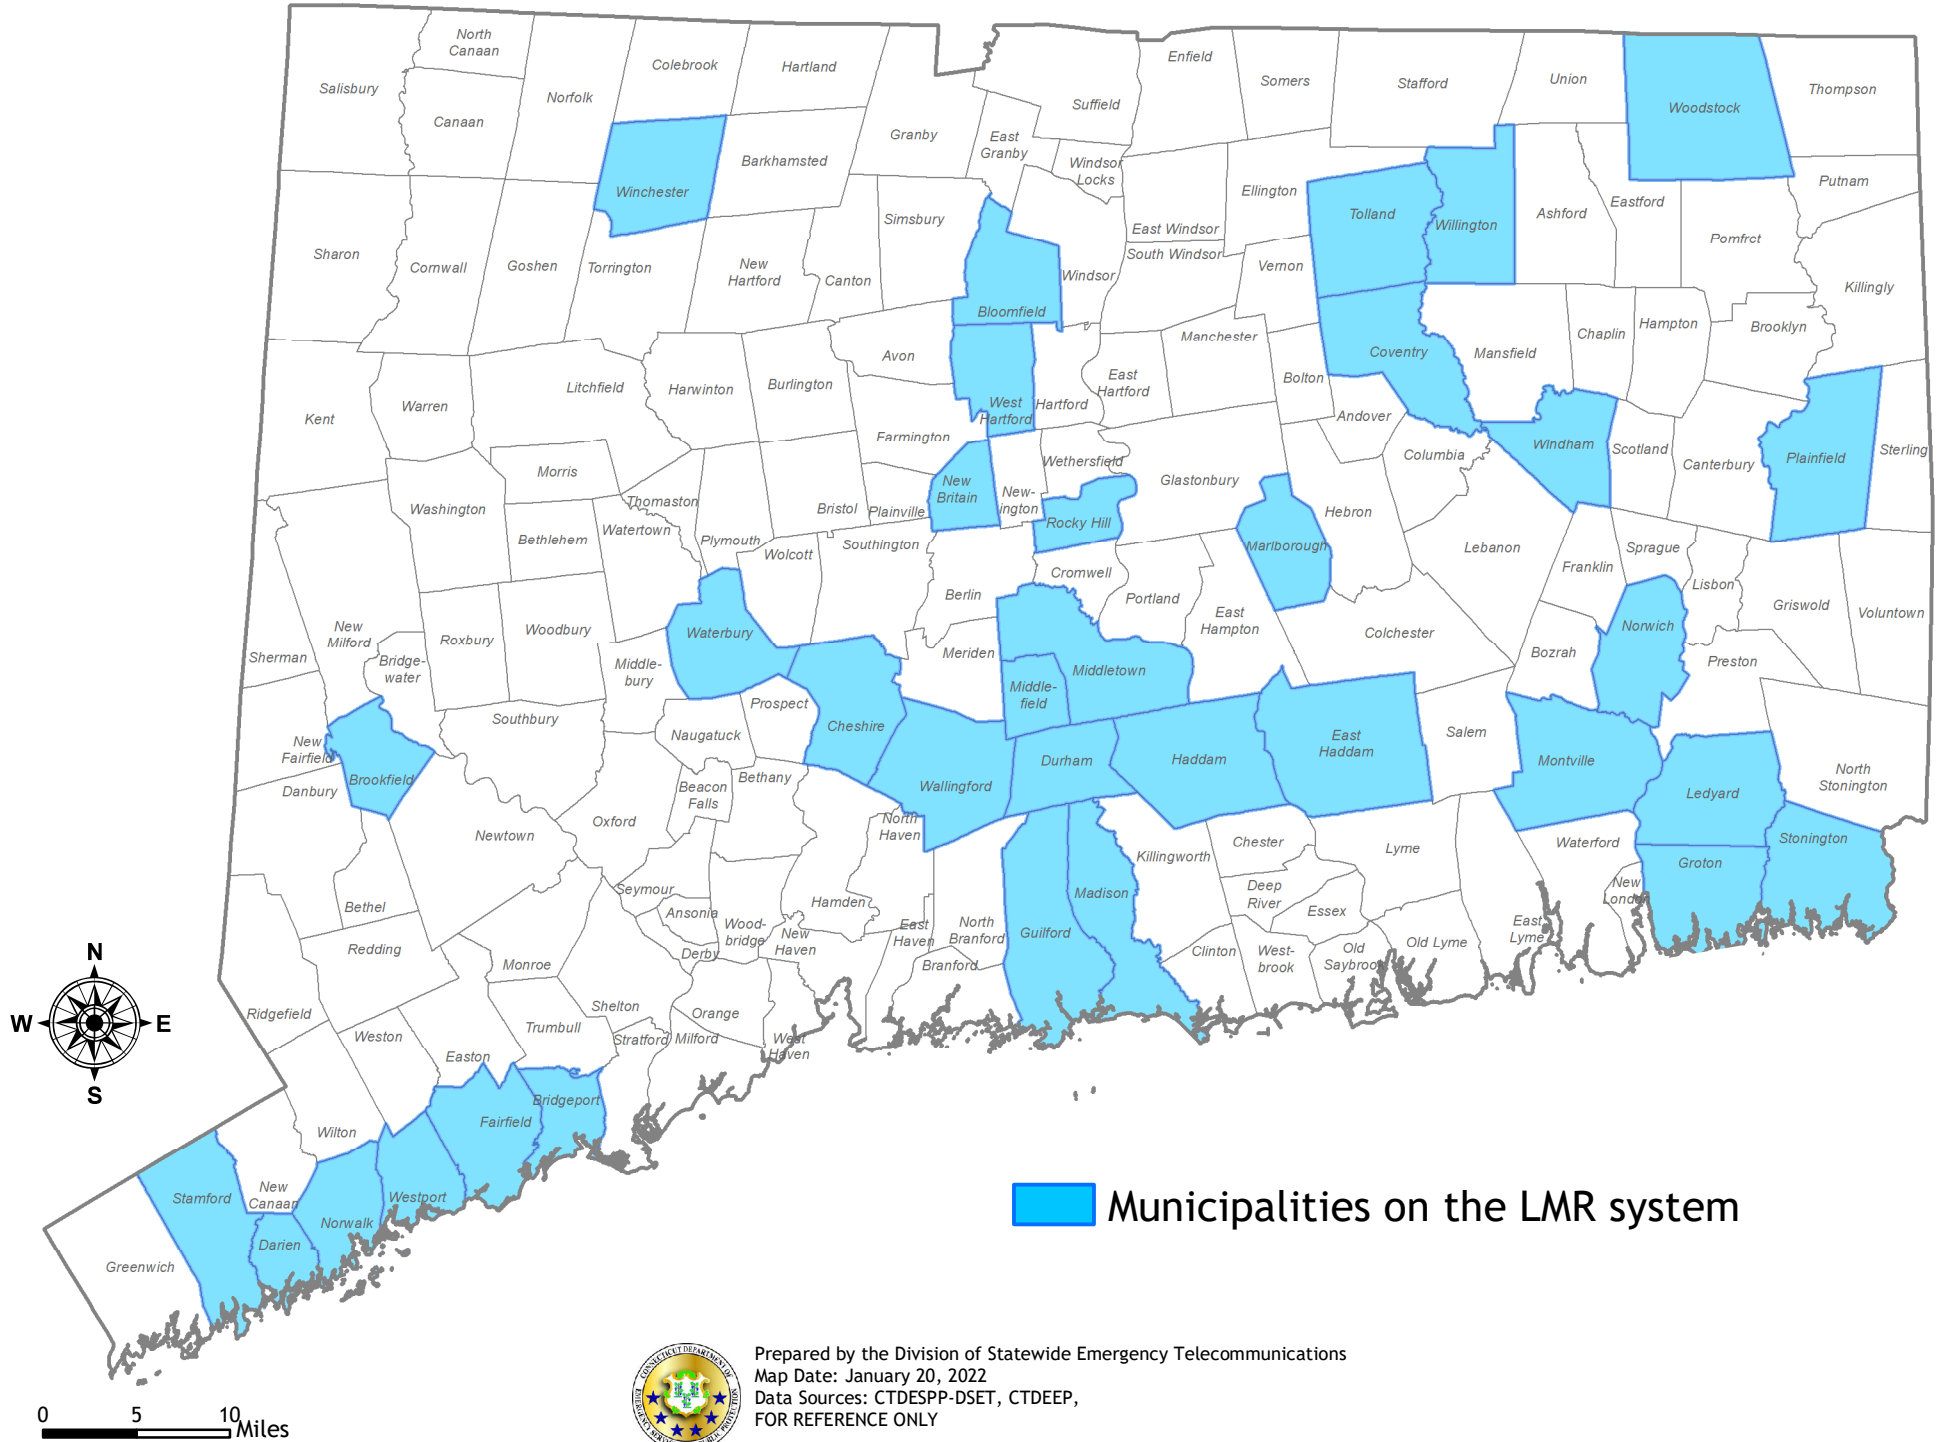

Connecticut Land Mobile Radio Network

Users Live on the Network as of January 20, 2022

Prepared by the Division of Statewide Emergency Telecommunications
Map Date: January 20, 2022
Data Sources: CTDESPP-DSET, CTDEEP,
FOR REFERENCE ONLY