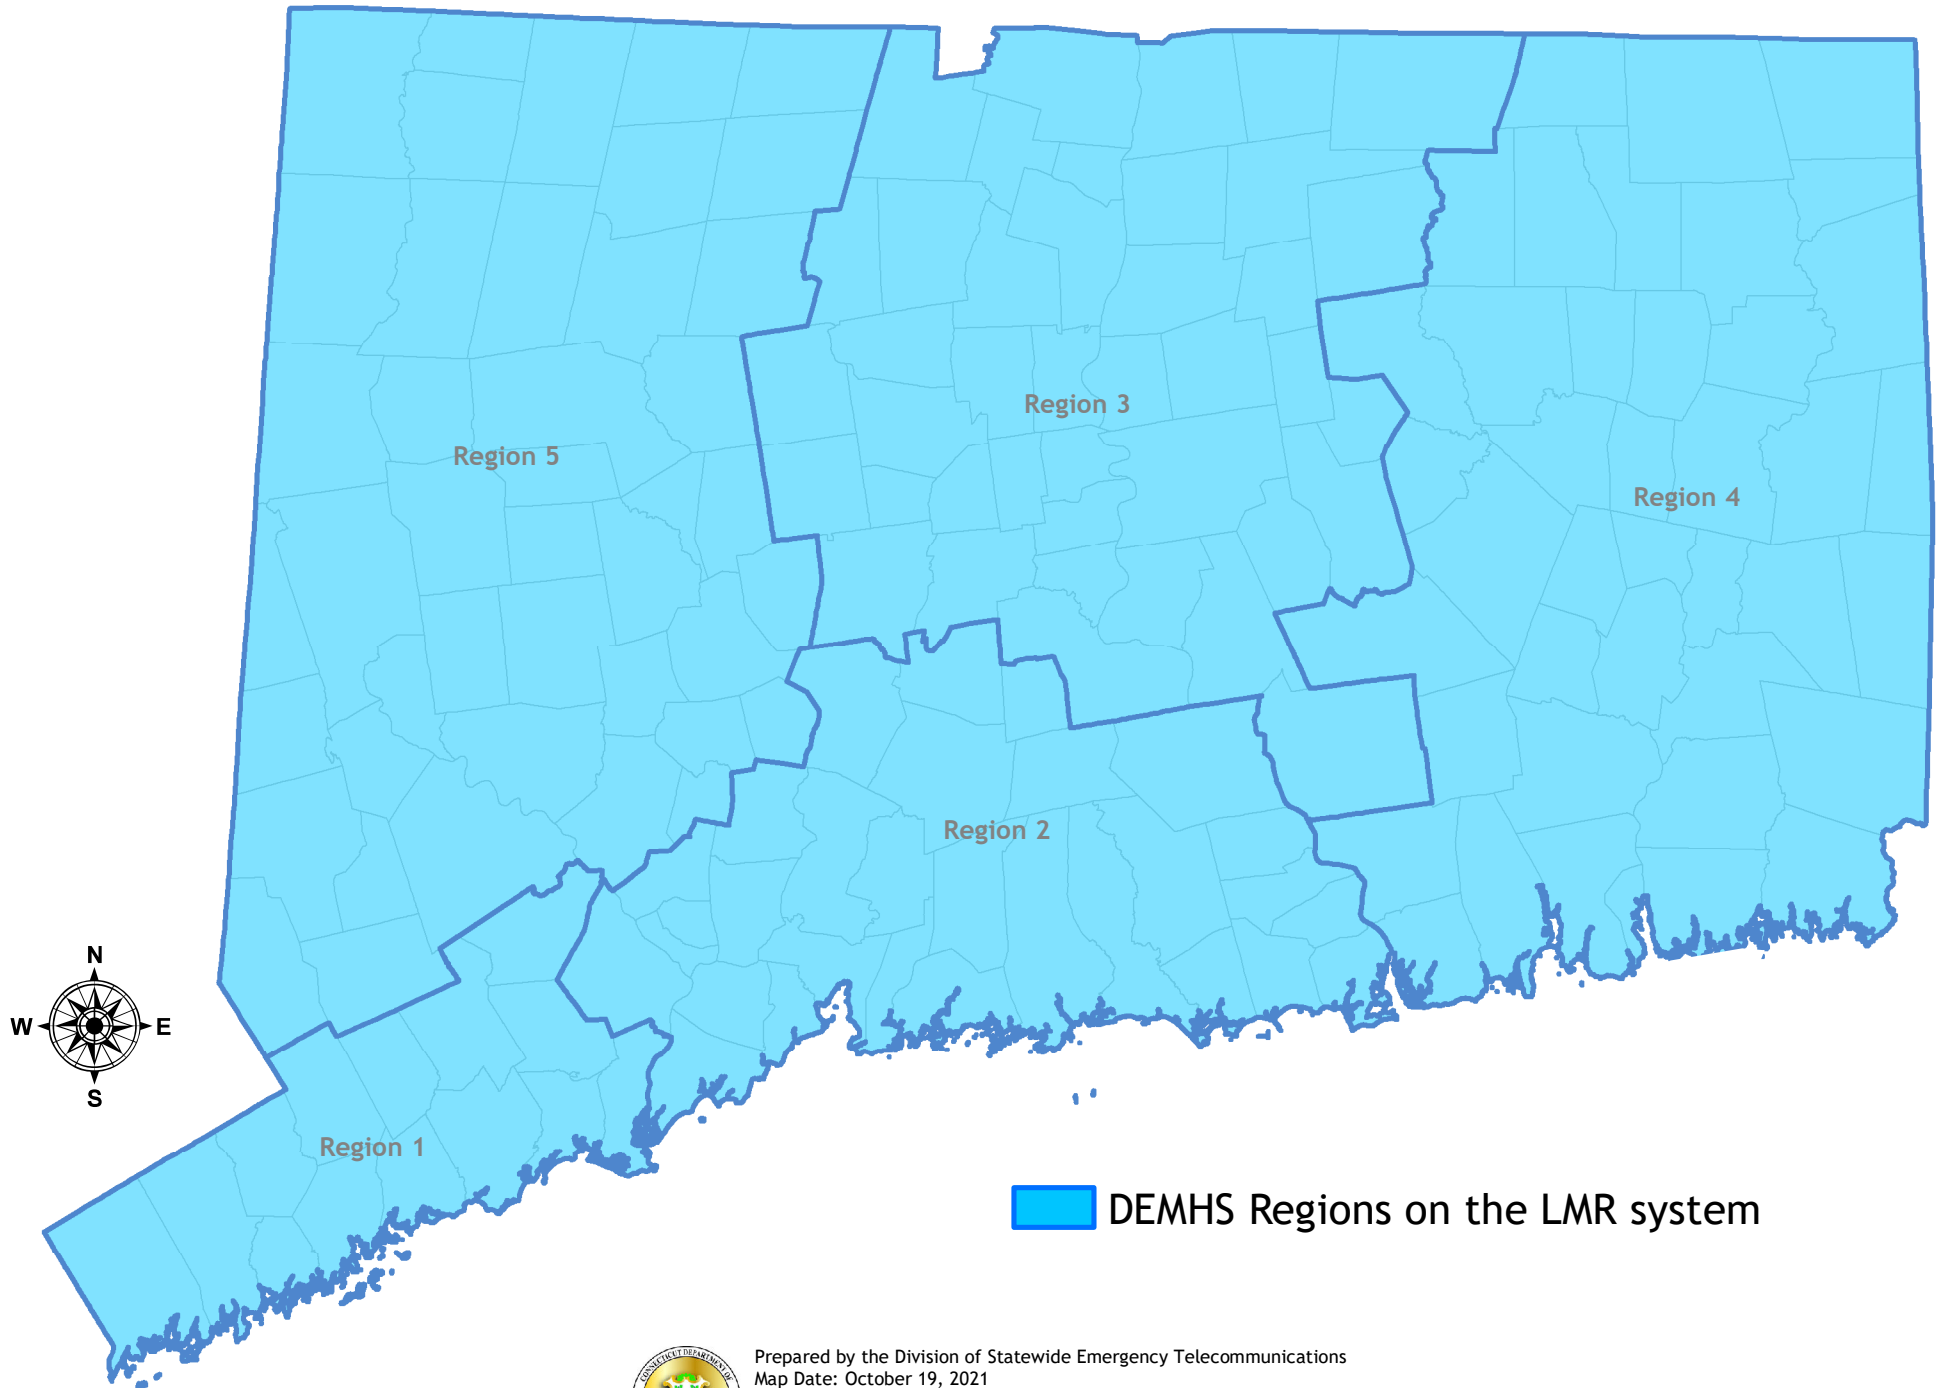

# Connecticut Land Mobile Radio Network

*Users Live on the Network as of October 15th, 2021*

Prepared by the Division of Statewide Emergency Telecommunications  
Map Date: October 19, 2021  
Data Sources: CTDESPP-DSET, CTDEEP,  
FOR REFERENCE ONLY