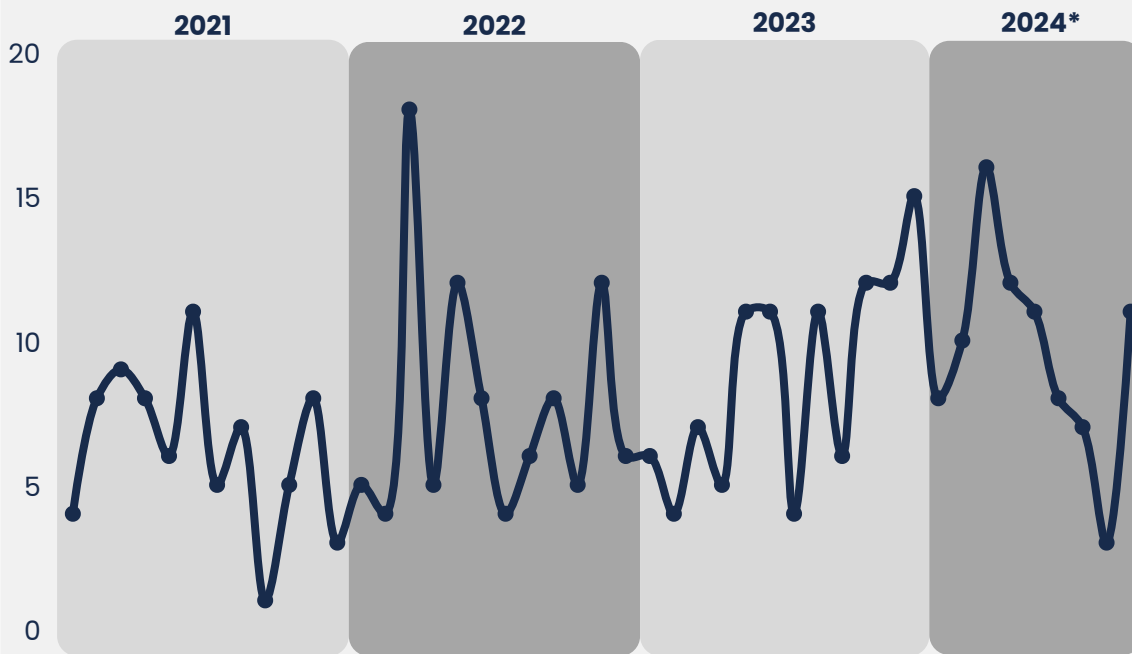

# Connecticut Hate Crimes Statistics

## Incidents from 2021 to 2024.

Monthly reported hate crime incident data are presented from January 2021 to September 2024.

## Incidents

2021	75
2022	93
2023	104
2024*	103

## Crimes

2021	87
2022	105
2023	113
2024*	130