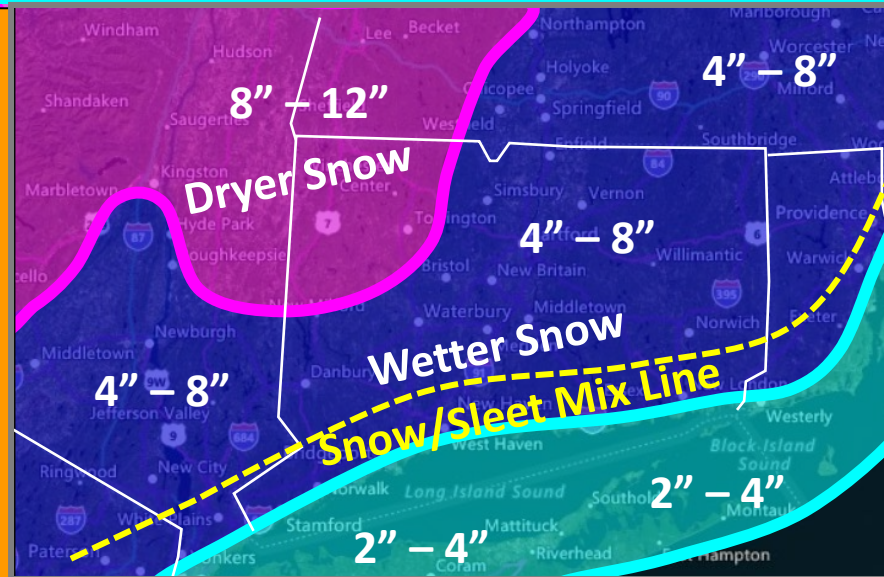

SNOWFALL FORECAST

Maximum Hourly Snowfall Amounts