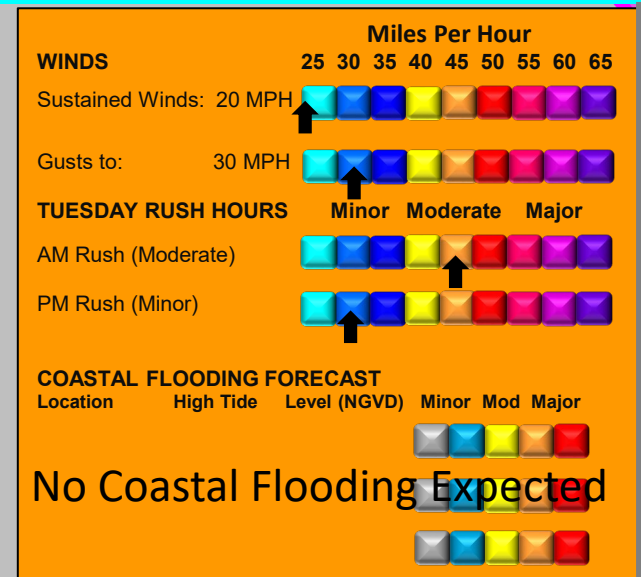

This Morning: Light to occasionally moderate snow is forecast to continue this morning. The falling snow combined with any snow that remains on roadways is expected to cause a moderate impact for the morning rush hour especially in central and northern CT from 6:00 - 9:00 AM. Temperatures are forecast to slowly rise into the low 30's this morning.

This Afternoon: Light snow is expected to continue for most of the afternoon (mixed with rain at times in southern CT) with around an inch of additional accumulation. Most secondary roads and highways should be plowed and treated by the afternoon rush hour with a minor impact expected. Highs are forecast to reach the mid 30's.

Tonight: Some black ice is expected to develop as temperatures drop into the mid 20's across the state. The impact on overnight travel is expected to be minor.

DESPP / DEMHS will continue to monitor this ongoing winter storm. The next update will be sent out at 10:00 AM.

FORECAST IMPACTS FOR TODAY