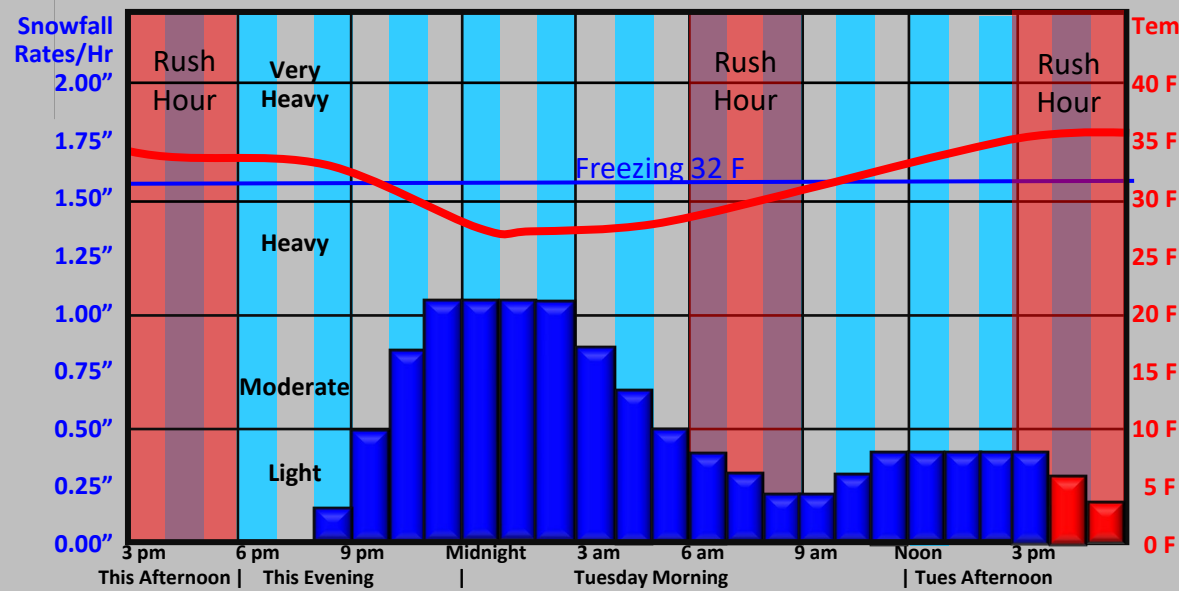

This product is a public service of the Department of Emergency Services and Public Protection (DESPP), and is intended for informational purposes only. DESPP assumes no liability for the use or distribution of this product or any actions resulting from this product.