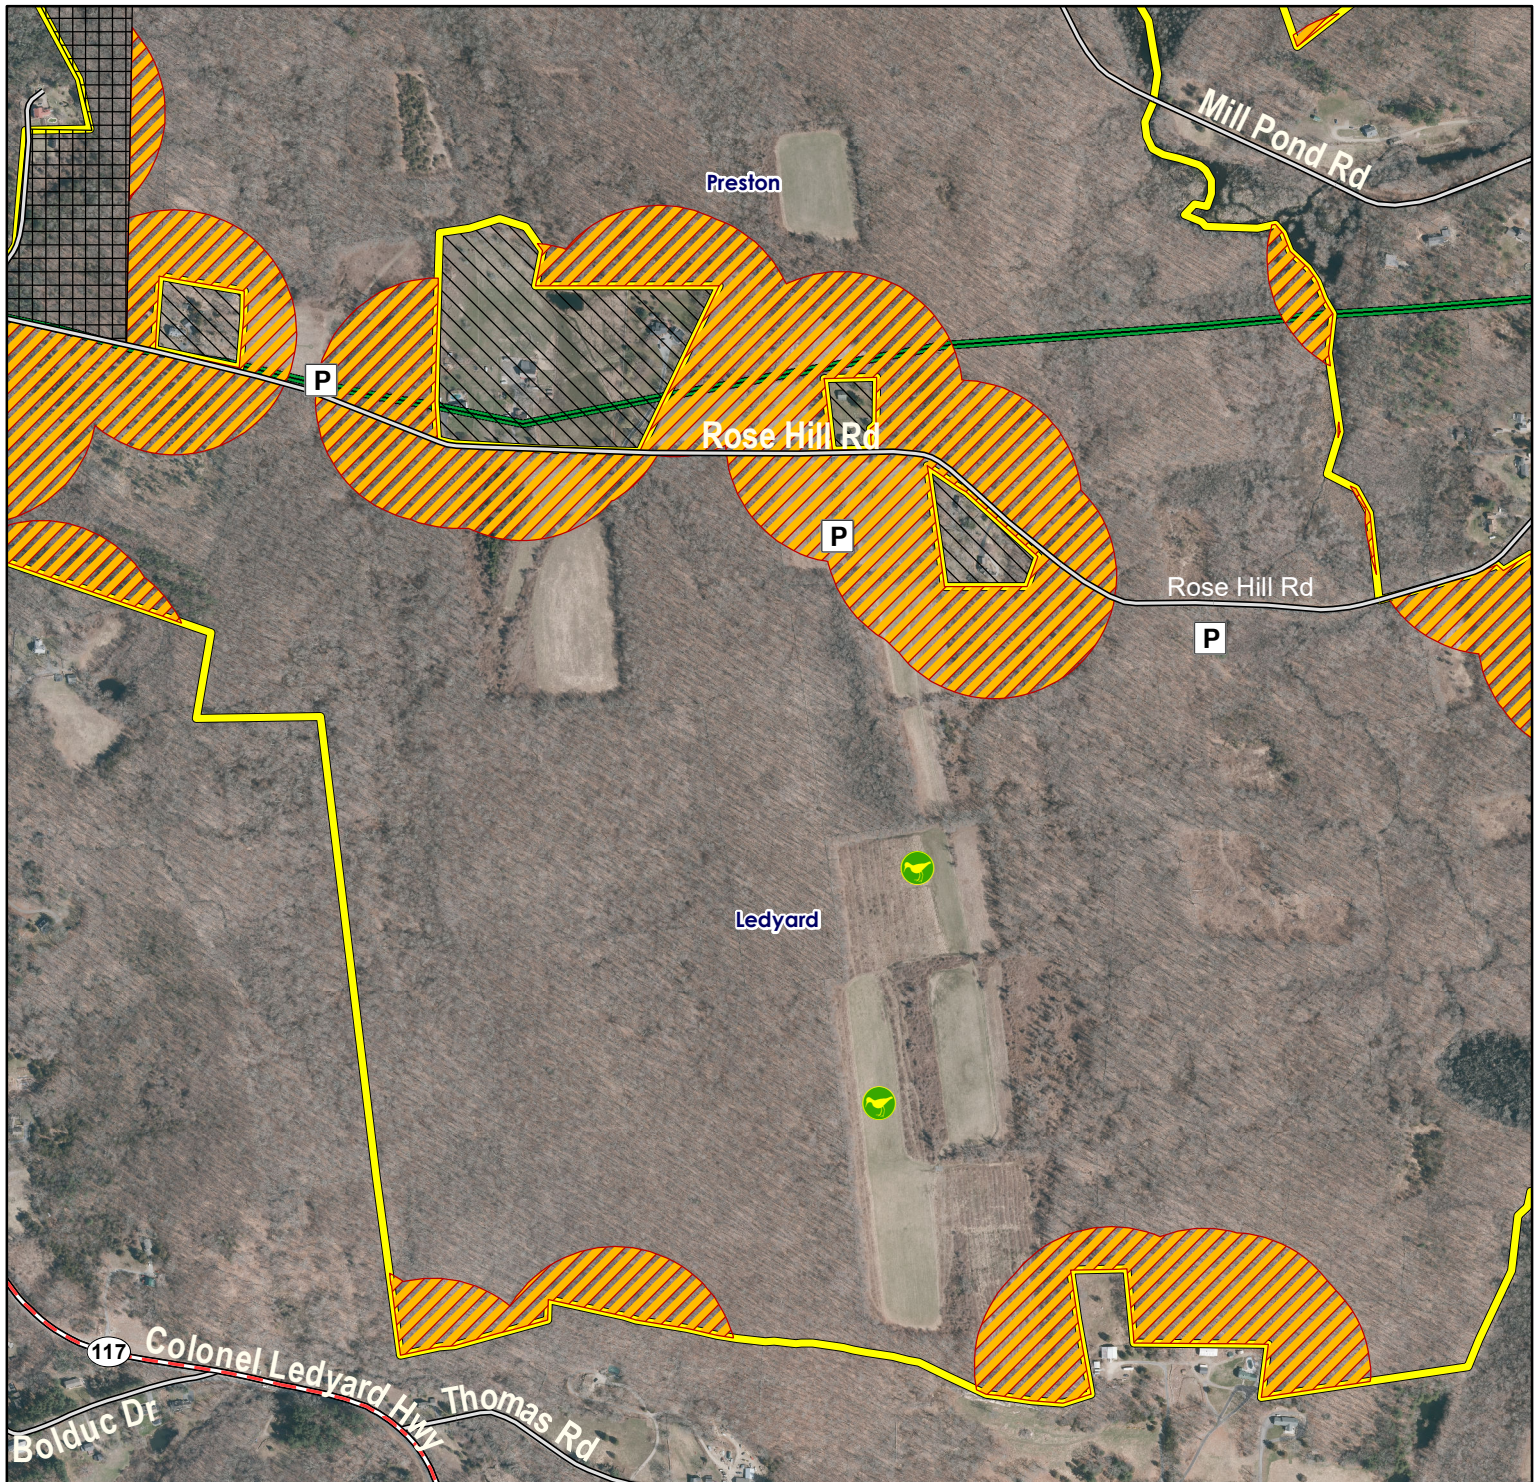

# Rose Hill WMA Pheasant Area

**Location:** Preston, Ledyard

**Description:** 874 acres

**Access:** Three parking areas along Rose Hill Rd., east of Rt. 117 and south of Rt. 2

**Note:** This map depicts an approximation of property boundaries. Please obey all postings.

- Symbols:** Approximate Boundary 500ft Firearms Restriction Zones Parking
- Closed to Hunting Private Property; NO TRESSPASSING Pheasant Area

Map Date: 08/25/2020; Ortho 2019

960 480 0 960 Feet