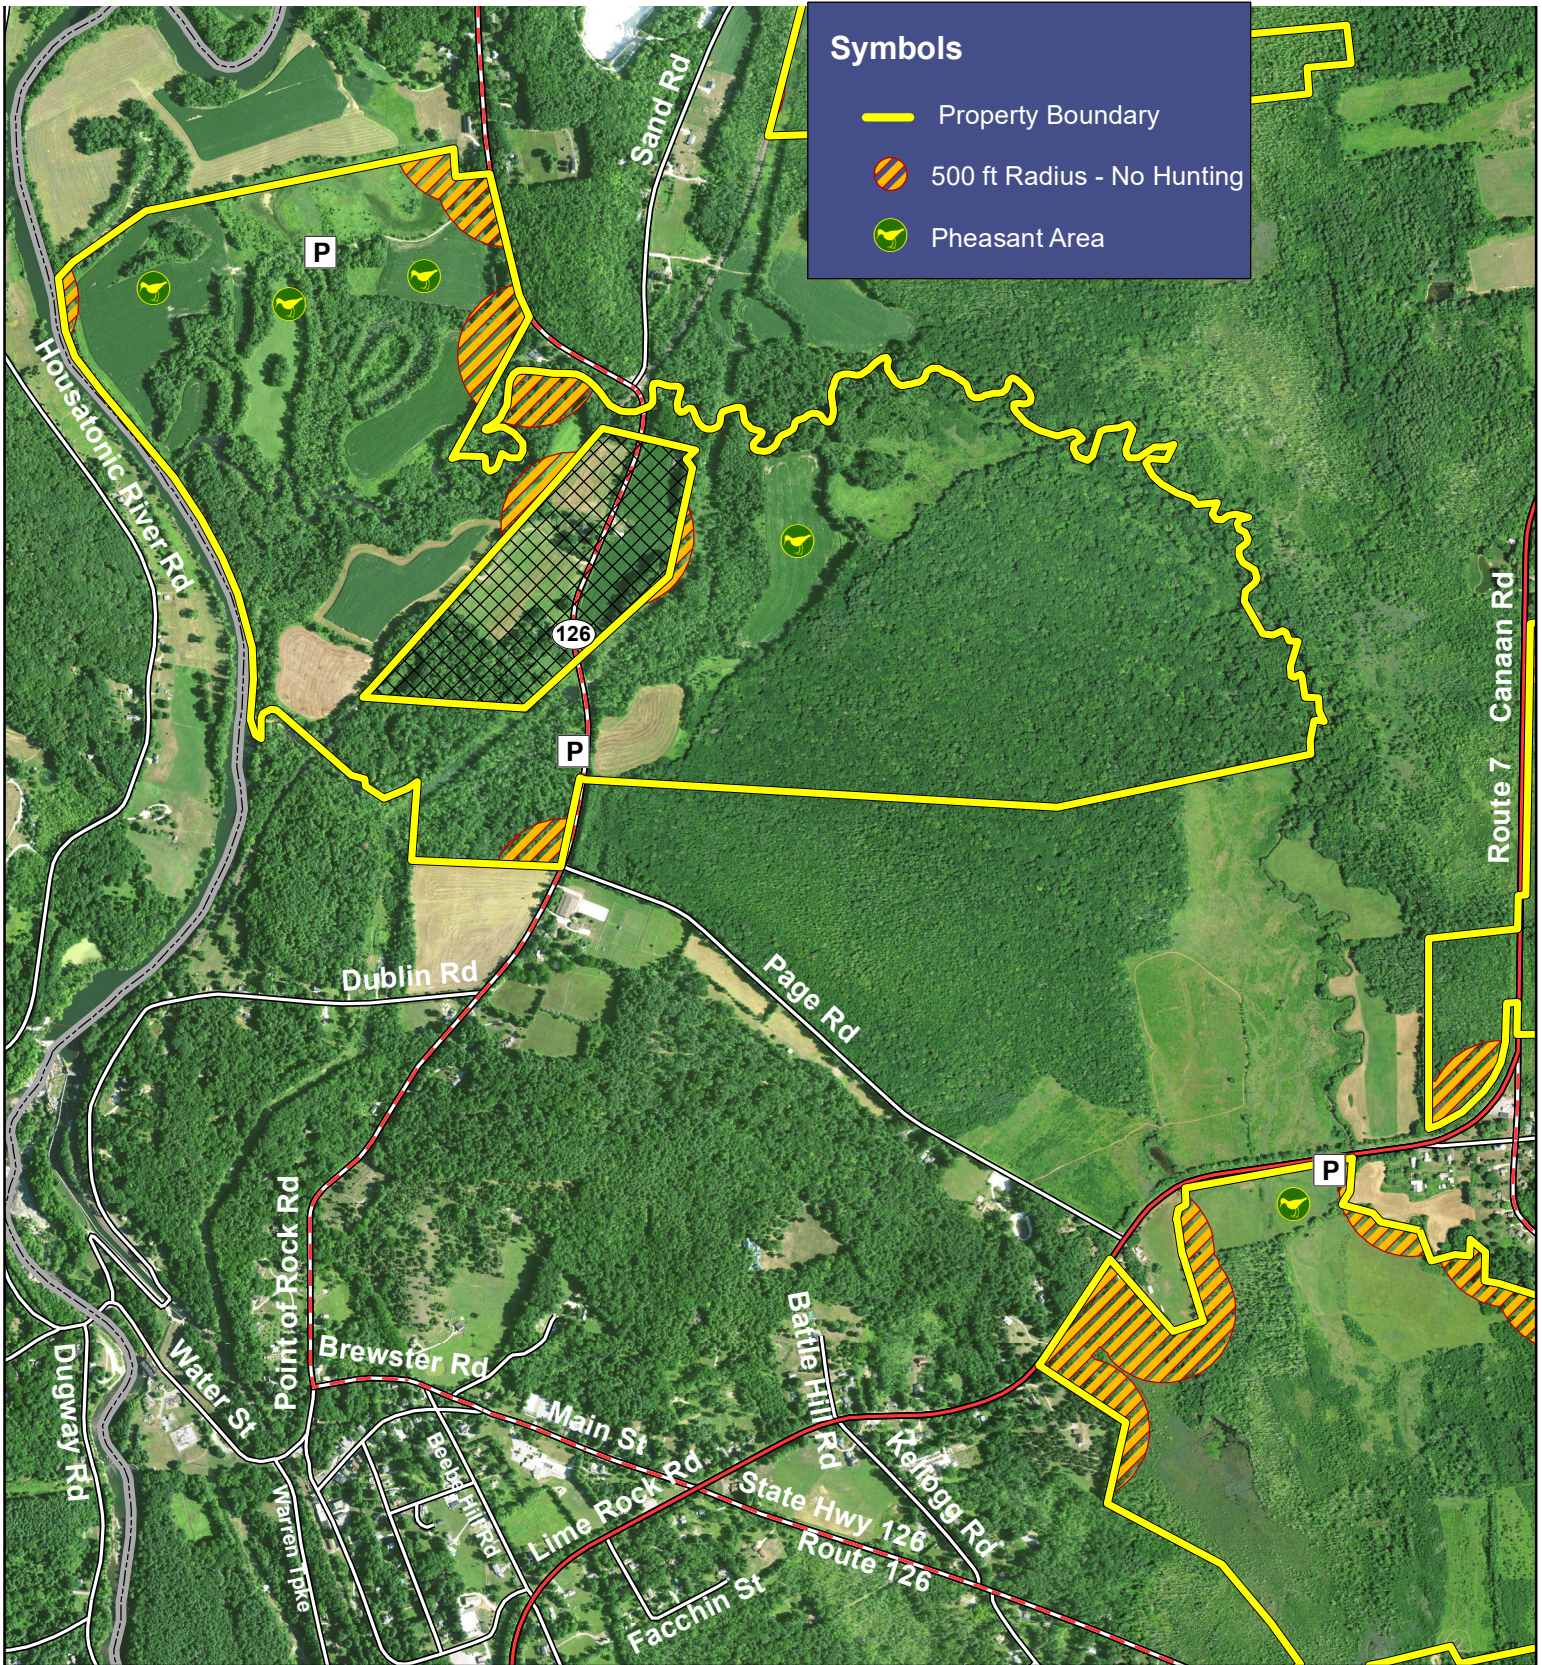

Robbins Swamp WMA

Pheasant Areas

8/24/2020, Ortho 2016 NAIP