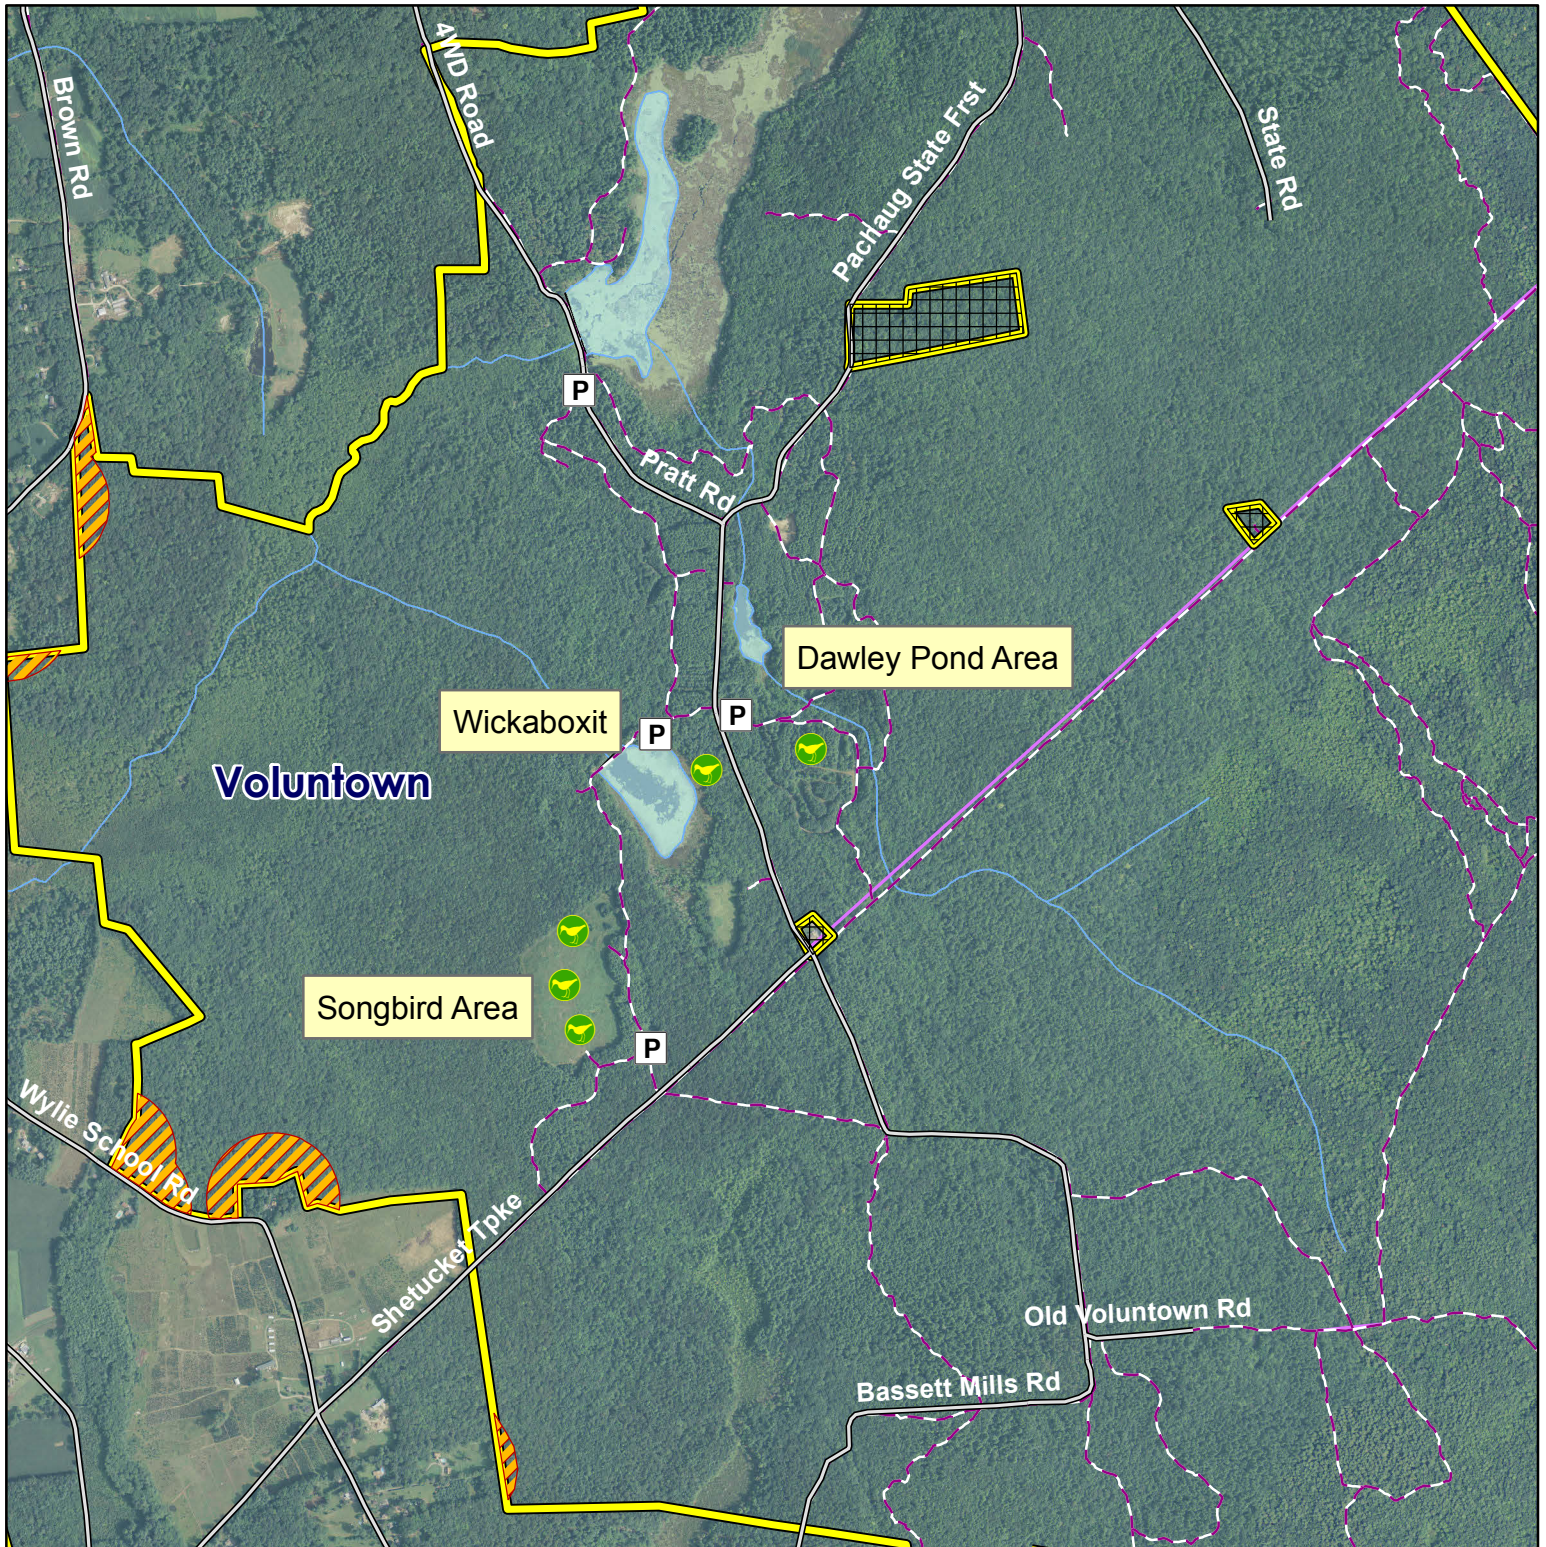

Pachaug State Forest

Songbird, Wickaboxit, and Dawley Pond Pheasant Areas

Location: Griswold/Voluntown

Description: ~10,000 acres

Symbols: Approximate Boundary Trail Closed to all hunting No Firearms Hunting
 Pheasant Area Parking

10/06/2015; Ortho 2012