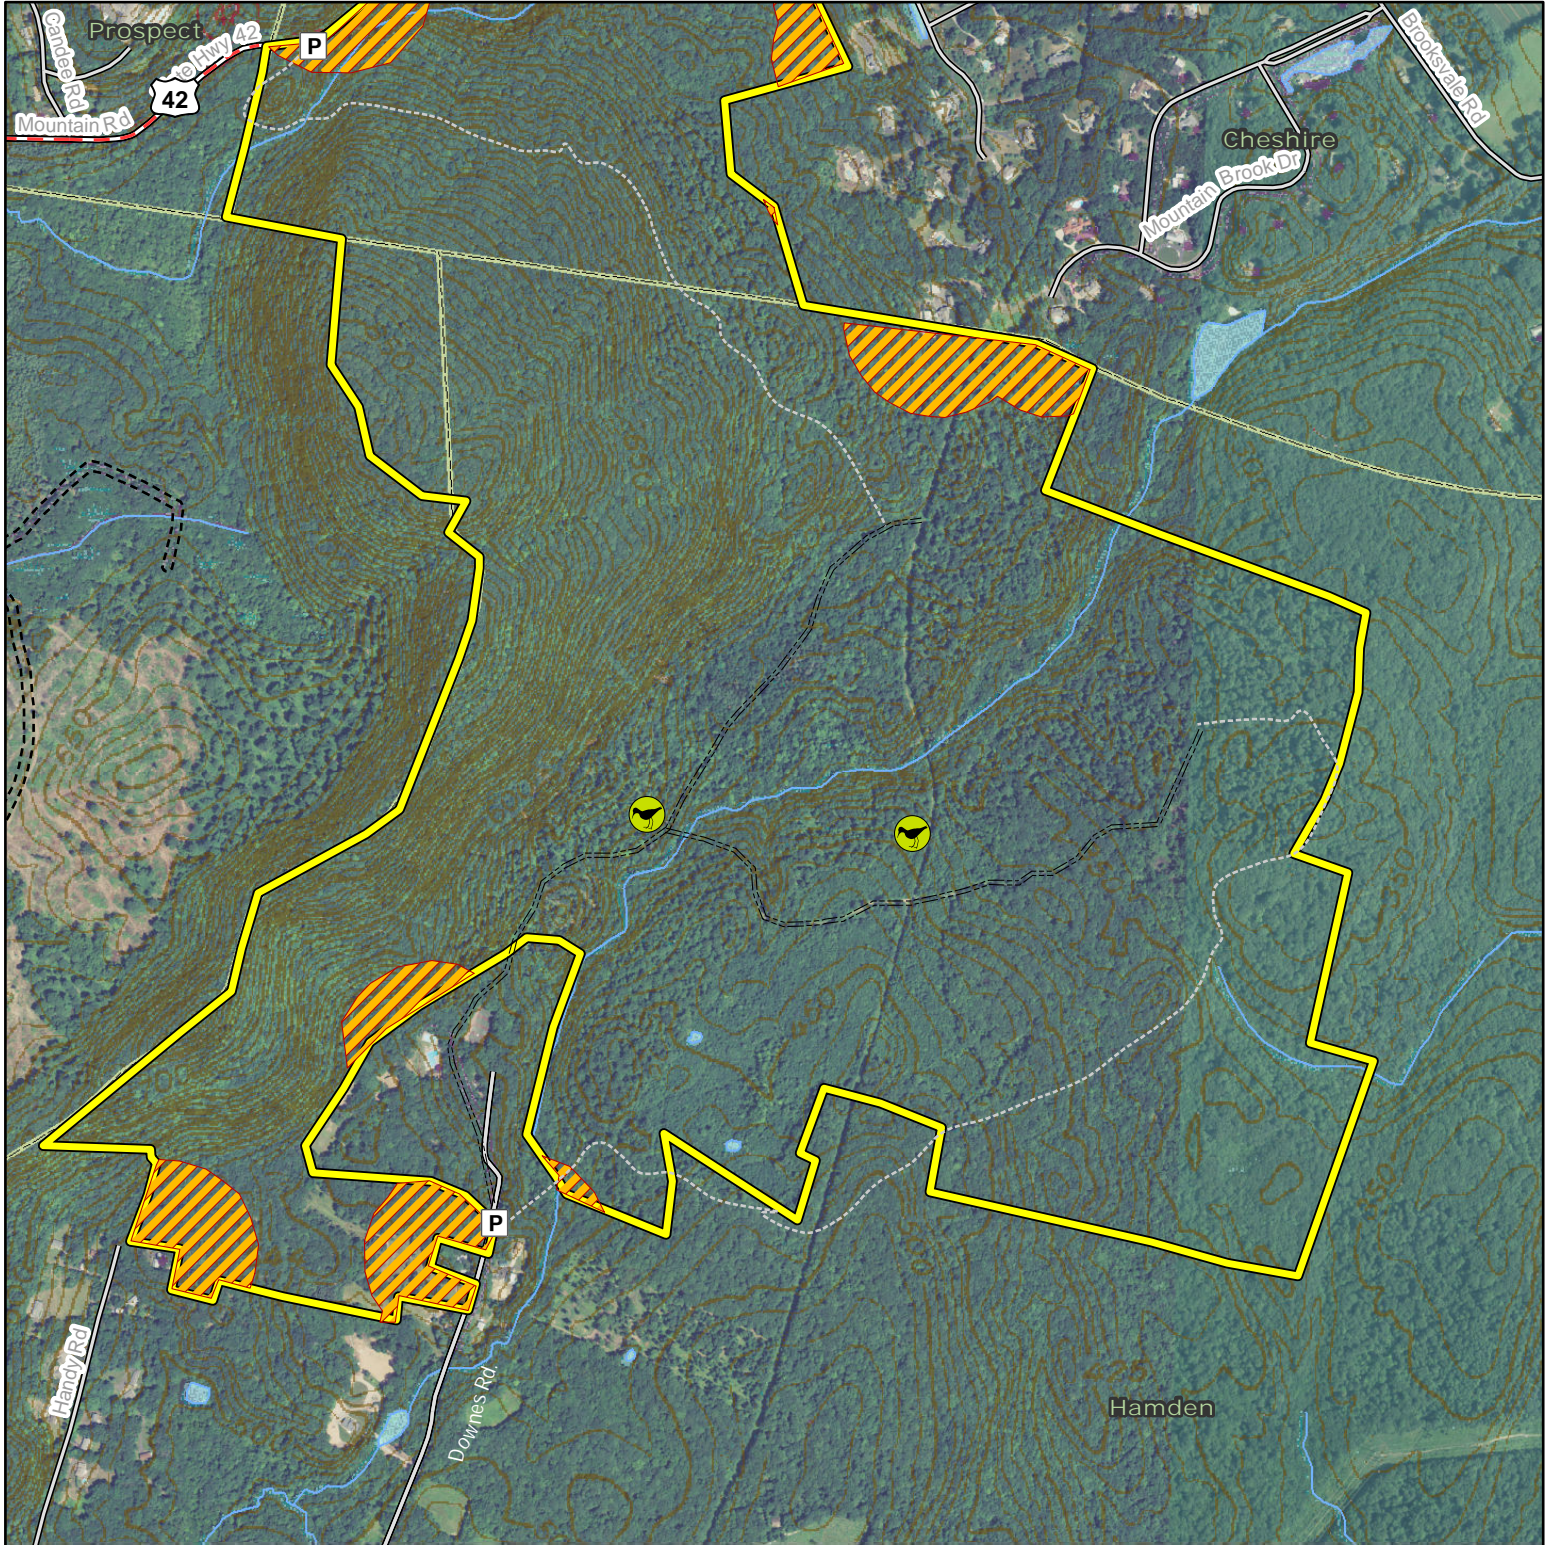

Naugatuck State Forest

Mt. Sanford Block - Pheasant Hunting Map

Location: Cheshire, Bethany, Hamden; Mount Carmel Quadrangle

Description: Total Acreage 712. Mixed hardwoods.

Access: Gaylord Mountain Rd. to Downes Rd. - park in turn-around. Stay on the road or hiking trail. The YMCA Camp is private property.

Note: This map depicts an approximation of property boundaries. Please obey all postings.

Symbols: Approximate Boundary Parking Area Trail Pheasant Stocking Area
 500ft radius from a house- No Firearms Hunting

Map Date: 8/14/2013 Ortho 2012 NAIP