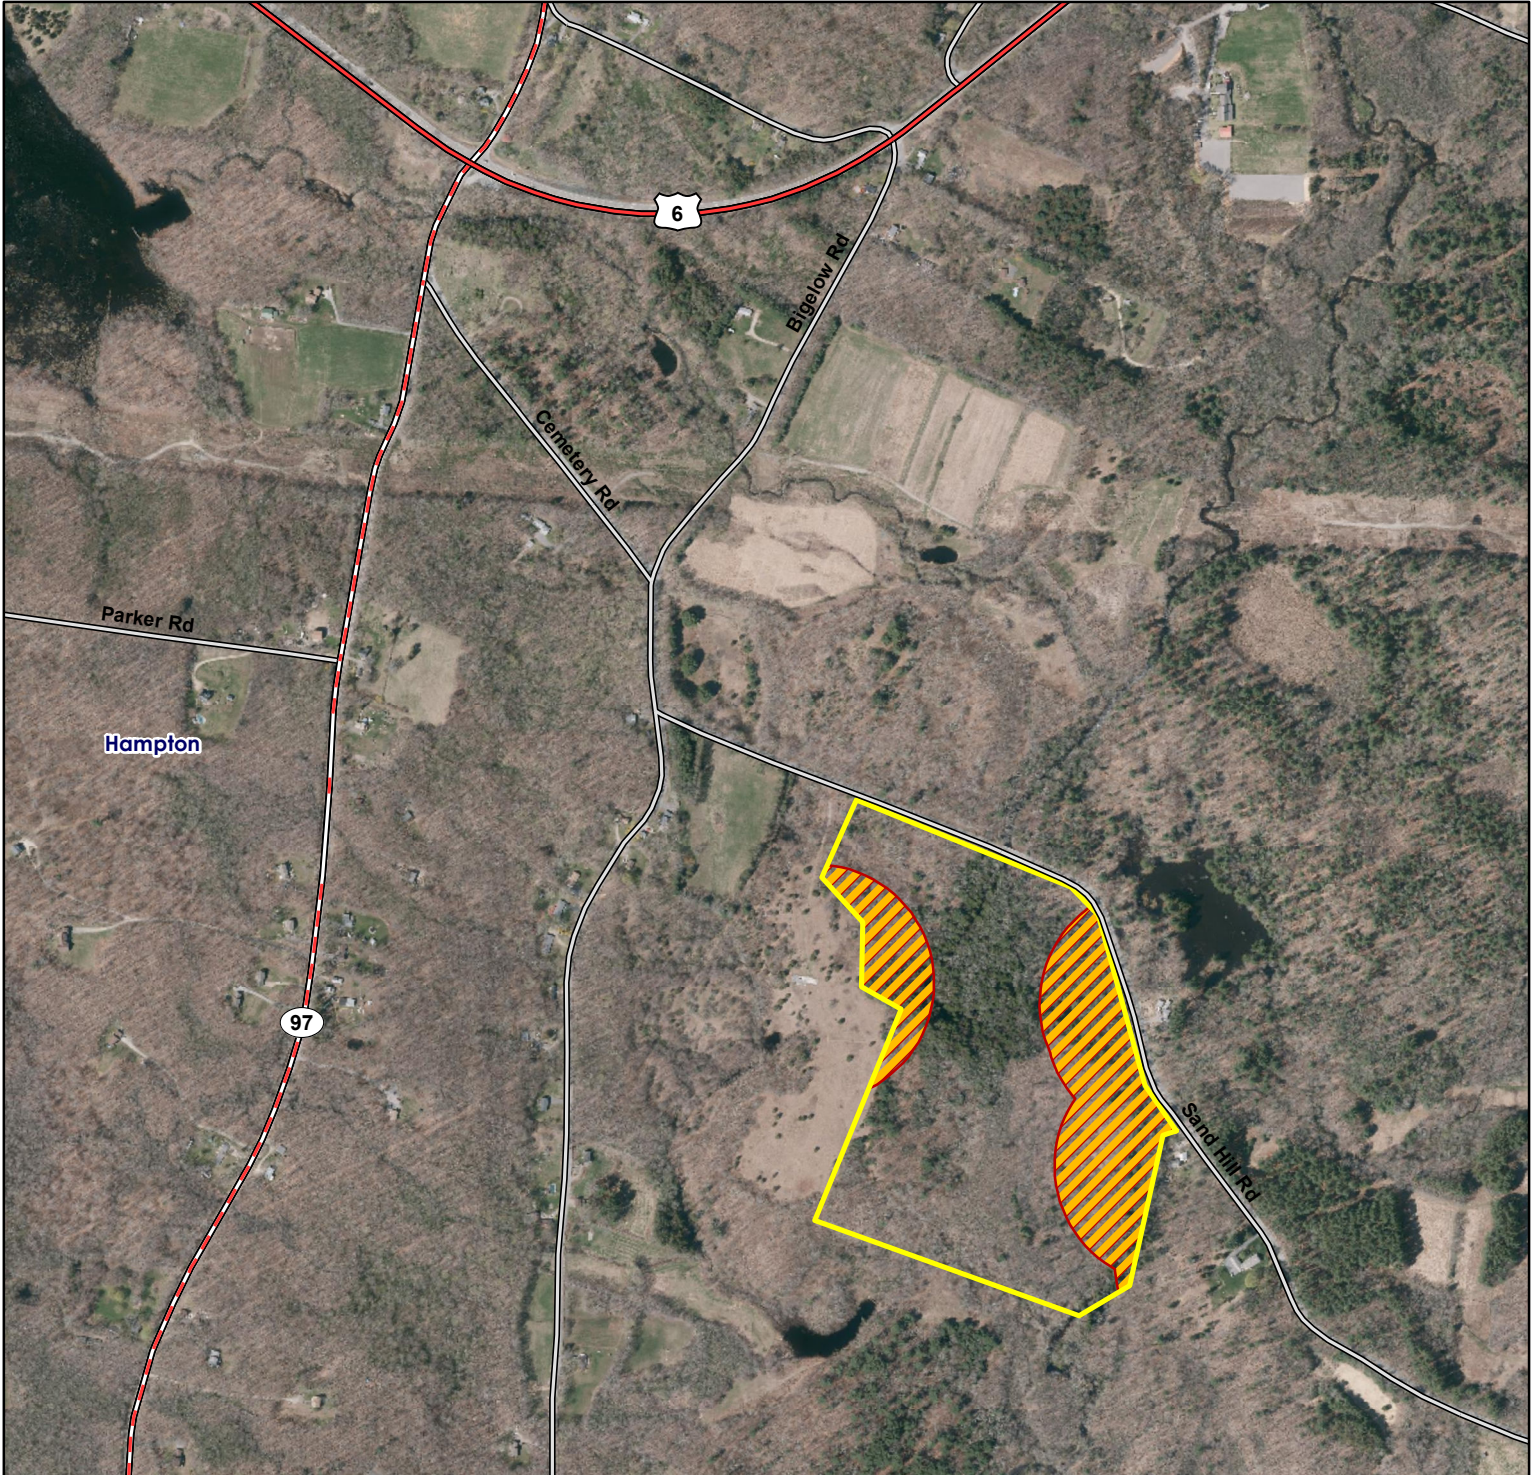

# Little River Wildlife Management Area

**Location:** Hampton

**Description:** 49 acres. Designated deer and fall turkey bowhunting area. Also open to firearms: small game, waterfowl and spring/fall turkey hunting.

**Access:** Off of Sand Hill Road.

**Note:** This map depicts an approximation of property boundaries. Please obey all postings.

**Symbols:**  Approximate Boundary  500ft Firearms Restriction Zones

Map Date: August 2023; Ortho 2019

525262.5 0 525 Feet