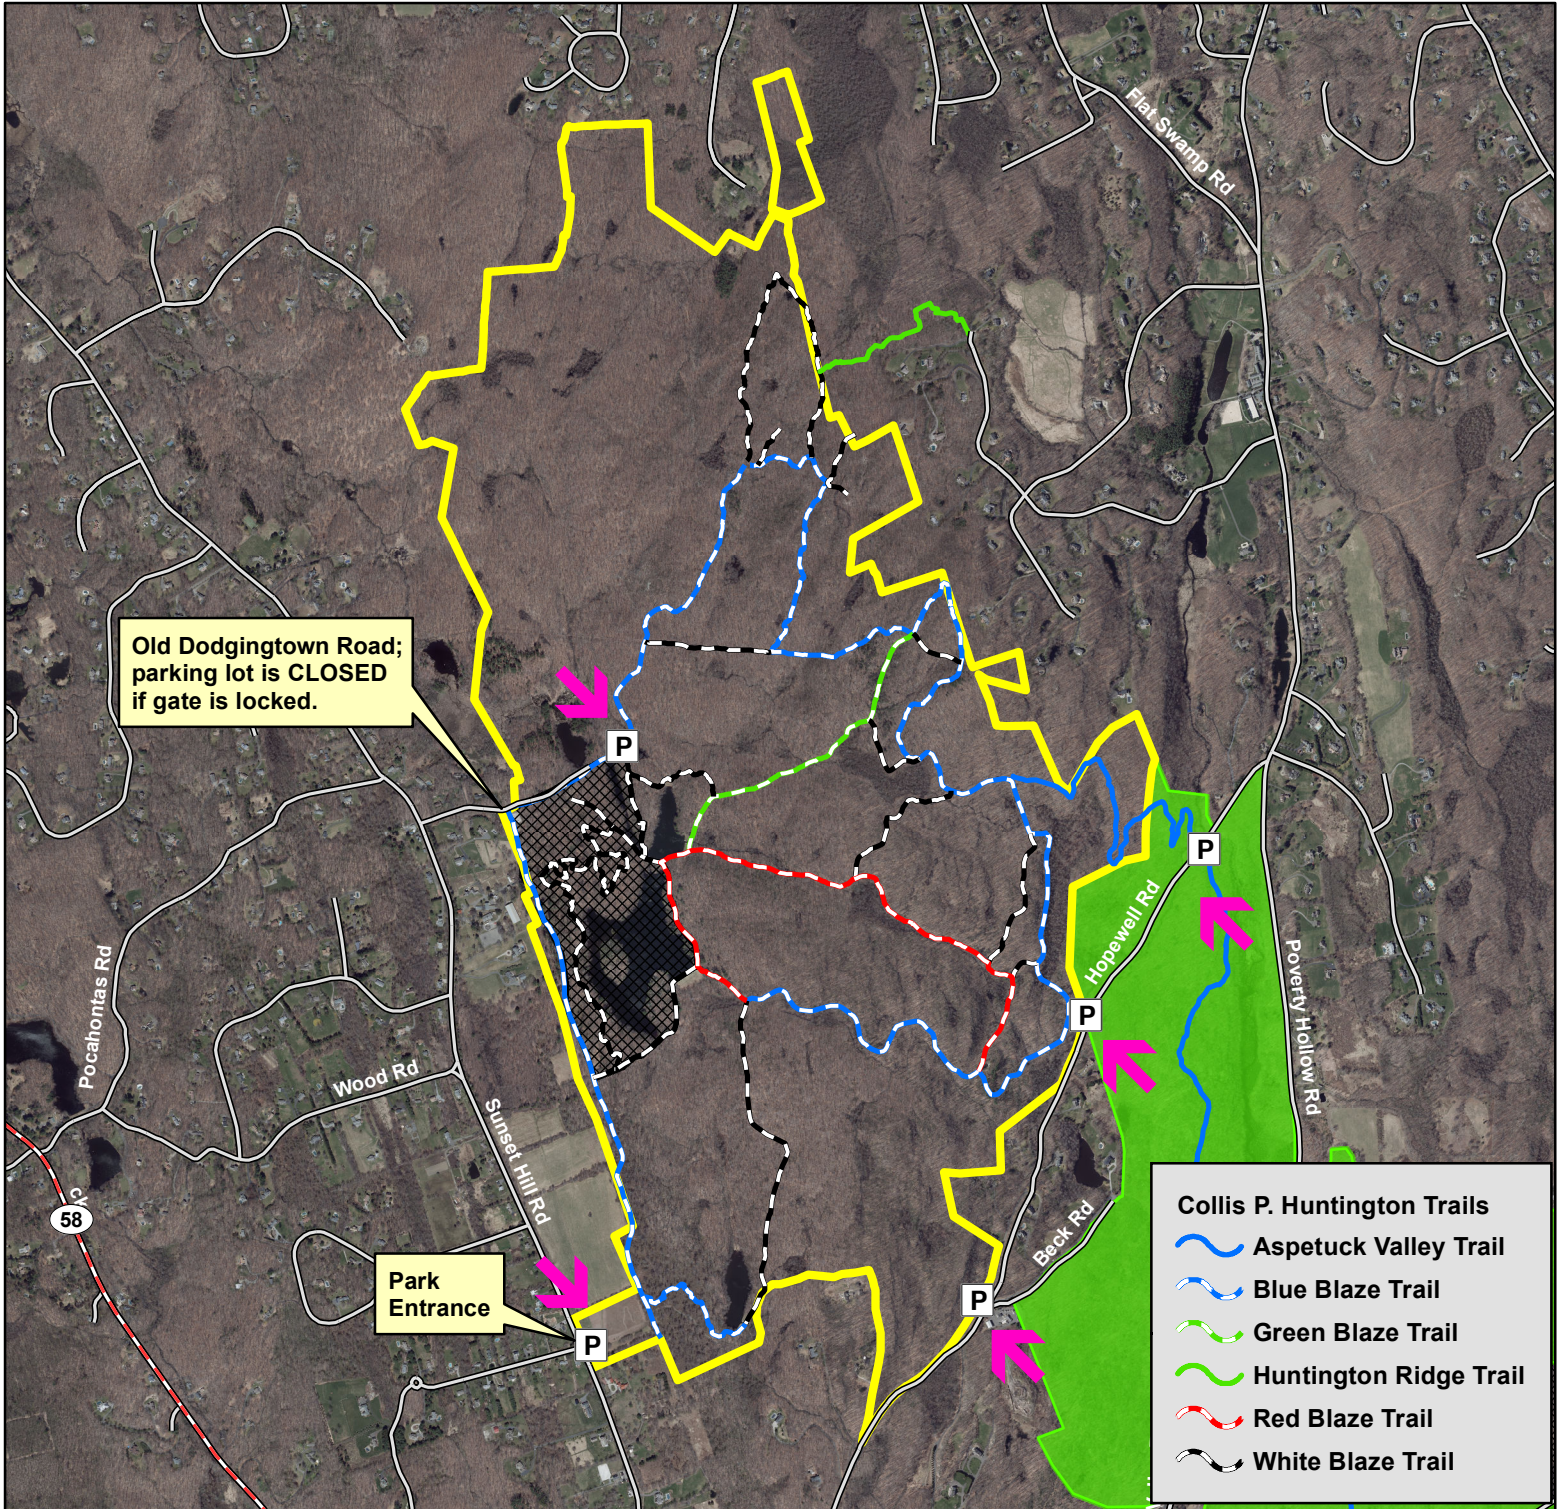

Collis P. Huntington State Park

Location: Bethel, Newton, Redding

Description: 1,040 acres. Open Sept. 15- Dec. 31 for **Archery Deer Hunting Only**, no other hunting is allowed.

Access: Hunters may park in parking areas identified with pink arrows on Old Dodgingtown Rd., Sunset Hill Rd., and Hopewell Rd.

Note: This map depicts an approximation of property boundaries. Please obey all postings.

Symbols: Approximate Boundary Area Closed to Hunting Centennial SF; Deer Lottery Area 56 Parking Area

Map Date: August 2023; Ortho 2019

2,000 1,000 0 2,000 Feet