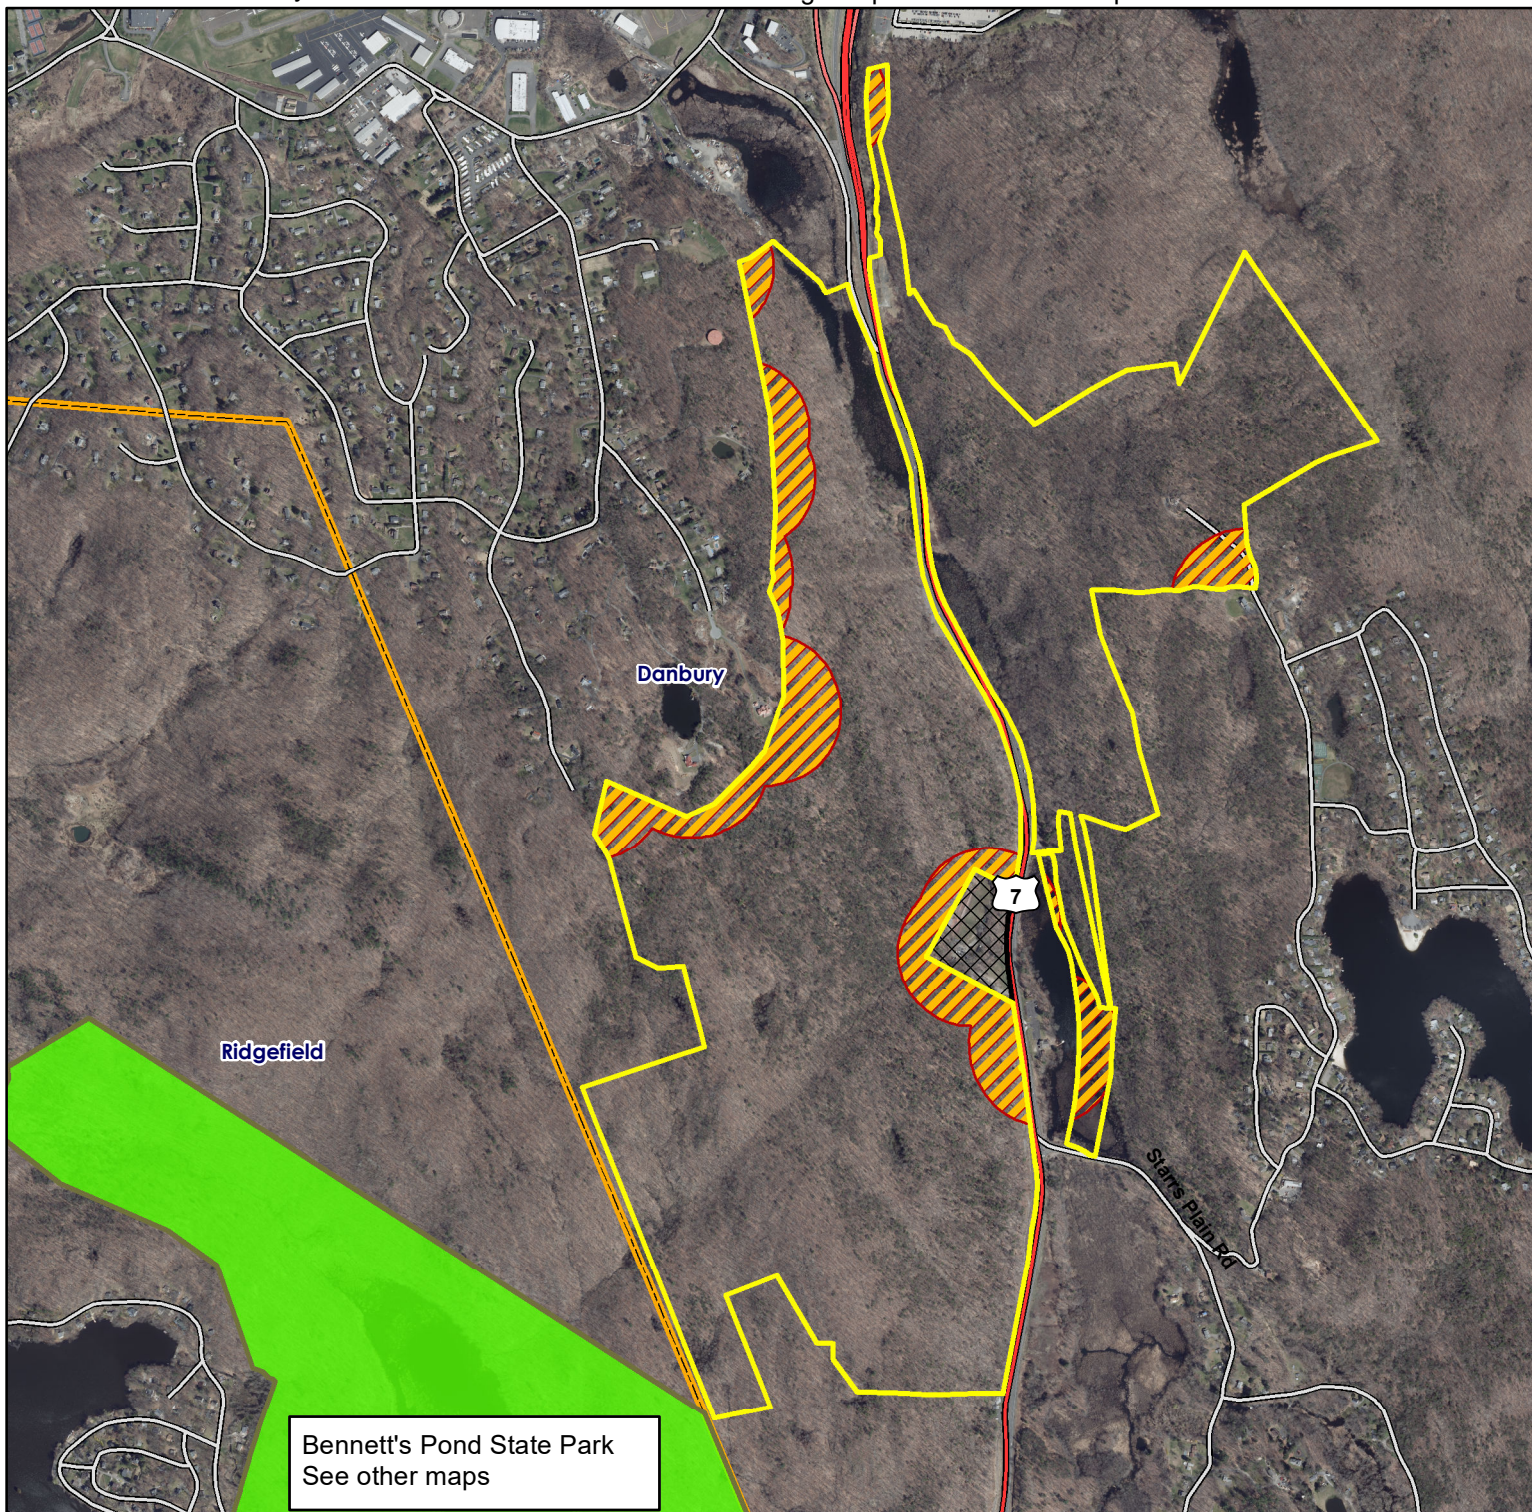

# Wooster Mountain State Park

**Location:** Danbury

**Description:** 444 acres. Mixed hardwoods and hemlocks. Designated fall deer and turkey bowhunting area. Also open for firearms; small game, waterfowl and fall turkey hunting.

**Access:** Route 7

**Note:** This map depicts an approximation of property boundaries. Please obey all postings.

**Symbols:** Approximate Boundary 500ft Firearms Restriction Zones Closed to Hunting Bennett's Pond SP please see other maps Parking Area

Map Date: July 2023; Ortho 2019