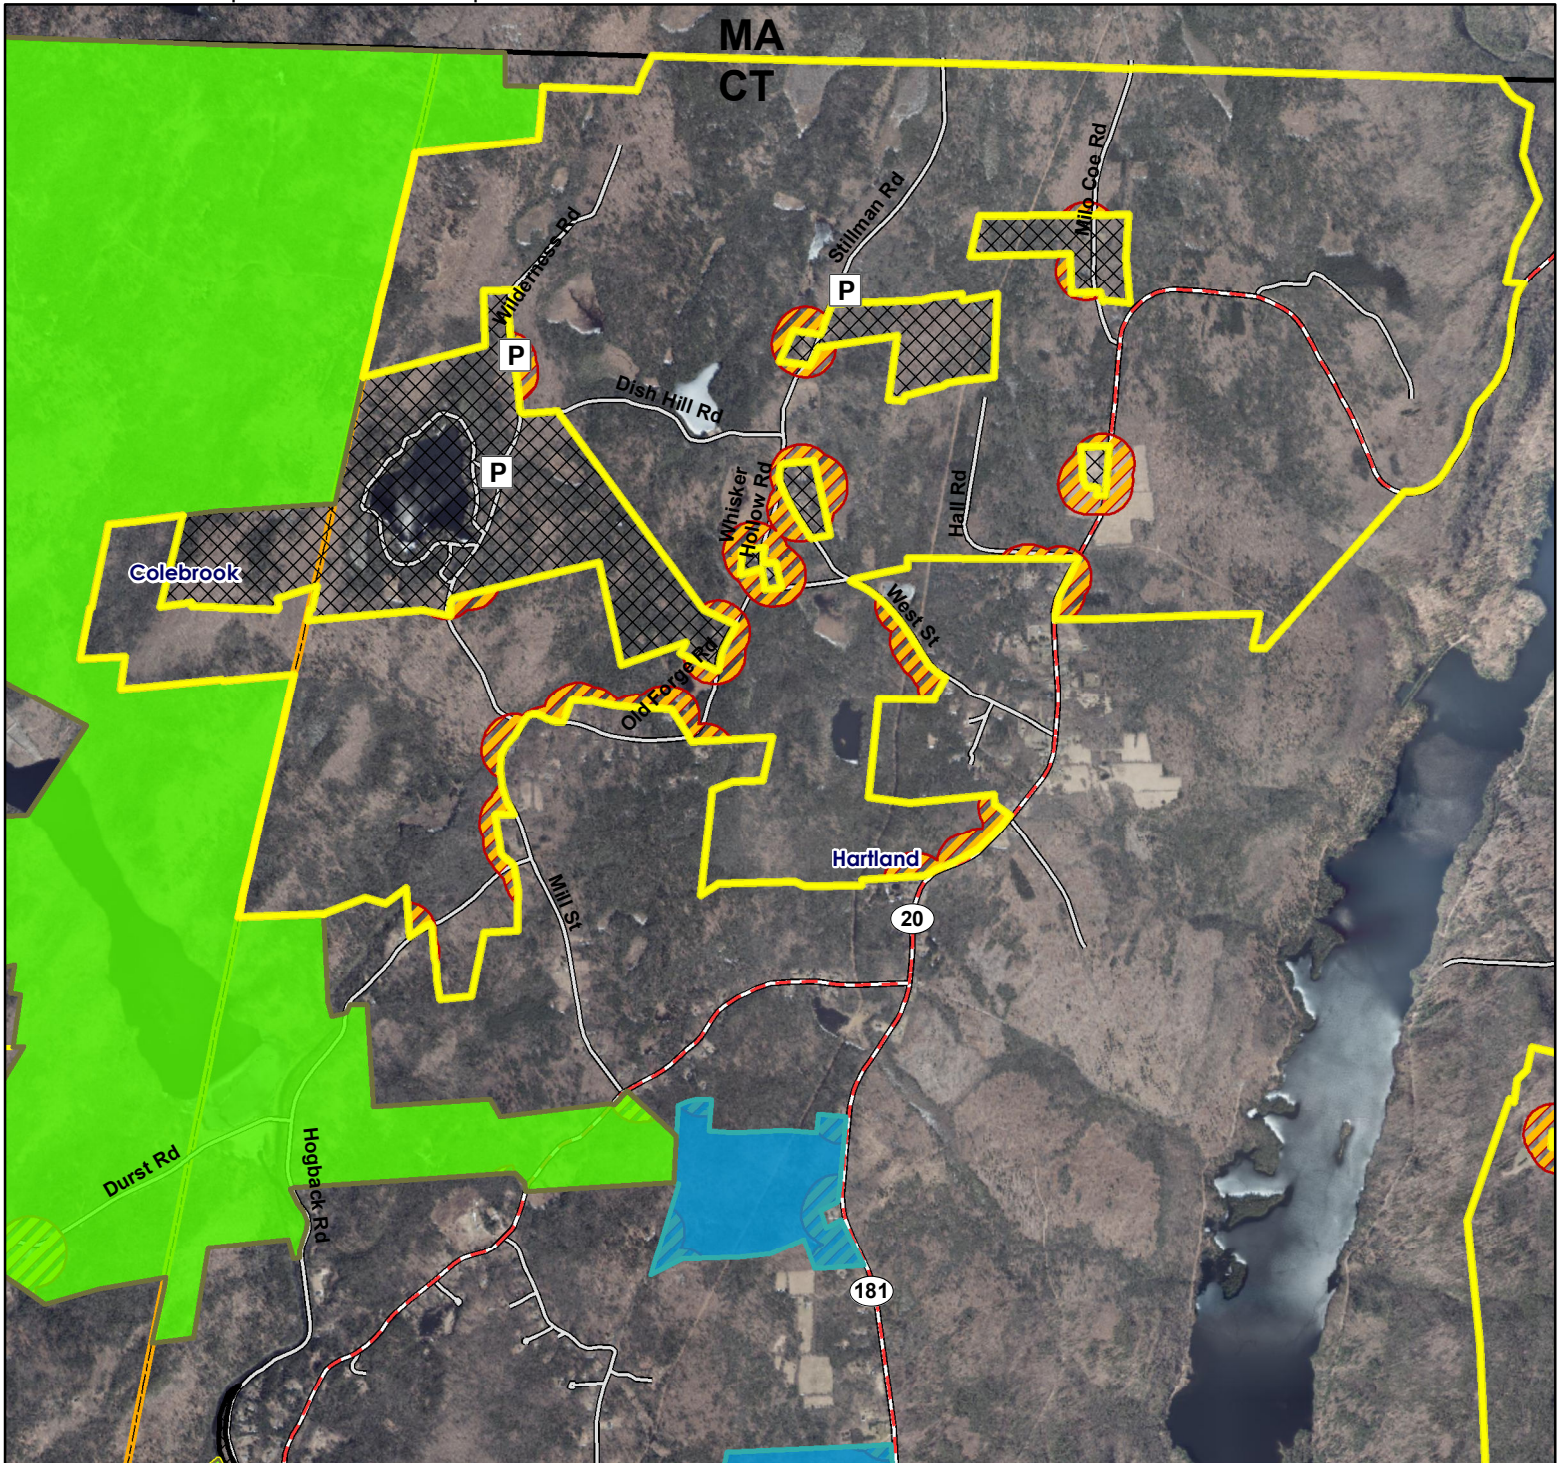

Description: 10,242 Acres. Open to spring and fall turkey, small game, waterfowl and deer hunting.

Note: This map depicts an approximation of property boundaries. Please obey all postings.

Symbols:

Approximate Boundary

Colebrook, Hartland

Location: Colebrook, Hartland

Access: Parking areas off of Wilderness Rd, Stillman Rd., East Pell Rd., and Balance Rock Rd. in Hartland

Description: 10,241 acres. Open to spring and fall turkey, small game, waterfowl and deer hunting.

Note: This map depicts an approximation of property boundaries. Please obey all postings.

- Symbols:**
-  Approximate Boundary
 -  500ft Firearms Restriction Zones
 -  Closed to Hunting
 -  MDC-Colebrook Reservoir/Hogback Dam please see hunting guide for details
 -  Peoples State Forest please see other maps
 -  Parking Area
 -  Access Point

Note: This map depicts an approximation of property boundaries. Please obey all postings.

- Symbols:**
- Approximate Boundary
 - 500ft Firearms Restriction Zones
 - Closed to Hunting
 - Enders State Forest please see other maps.
 - Parking Area
 - Access Point