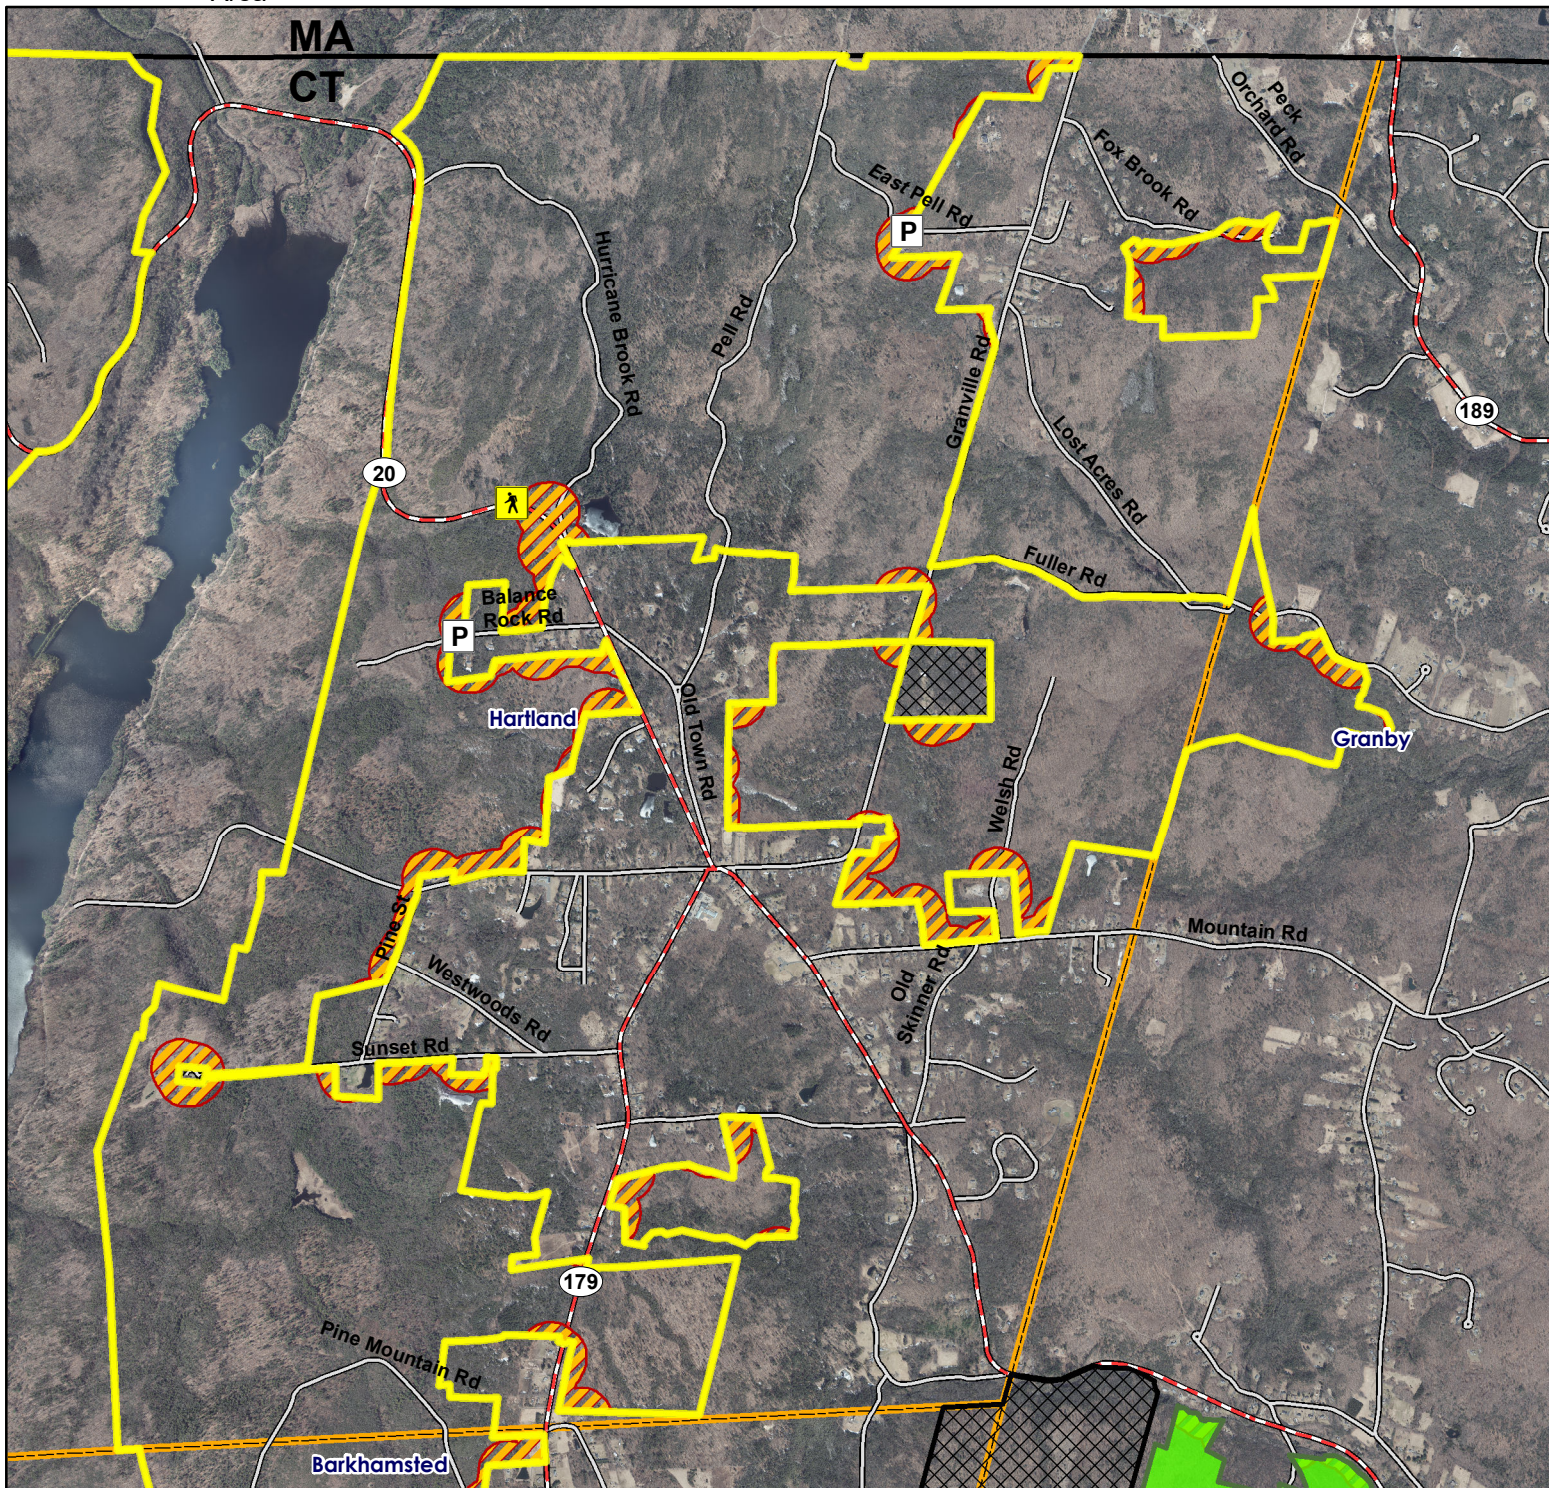

Colebrook, Hartland

Location: Colebrook, Hartland

Access: Parking areas off of Wilderness Rd, Stillman Rd., East Pell Rd., and Balance Rock Rd. in Hartland

Description: 10,241 acres. Open to spring and fall turkey, small game, waterfowl and deer hunting.

Note: This map depicts an approximation of property boundaries. Please obey all postings.

- Symbols:**
-  Approximate Boundary
 -  500ft Firearms Restriction Zones
 -  Closed to Hunting
 -  MDC-Colebrook Reservoir/Hogback Dam please see hunting guide for details
 -  Peoples State Forest please see other maps
 -  Parking Area
 -  Access Point

Map Date: July 2023; Ortho 2019

3,100 1,550 0 3,100 Feet

Tunxis State Forest

Hartland, Granby

Location: Hartland, Granby

Access: Parking areas off of East Pell Rd., and Balance Rock Rd. in Hartland

Description: 10,242 acres. Open to spring and fall turkey, small game, waterfowl, deer hunting.

Note: This map depicts an approximation of property boundaries. Please obey all postings.

- Symbols:**
- Approximate Boundary
 - 500ft Firearms Restriction Zones
 - Closed to Hunting
 - Enders State Forest please see other maps.
 - Parking Area
 - Access Point