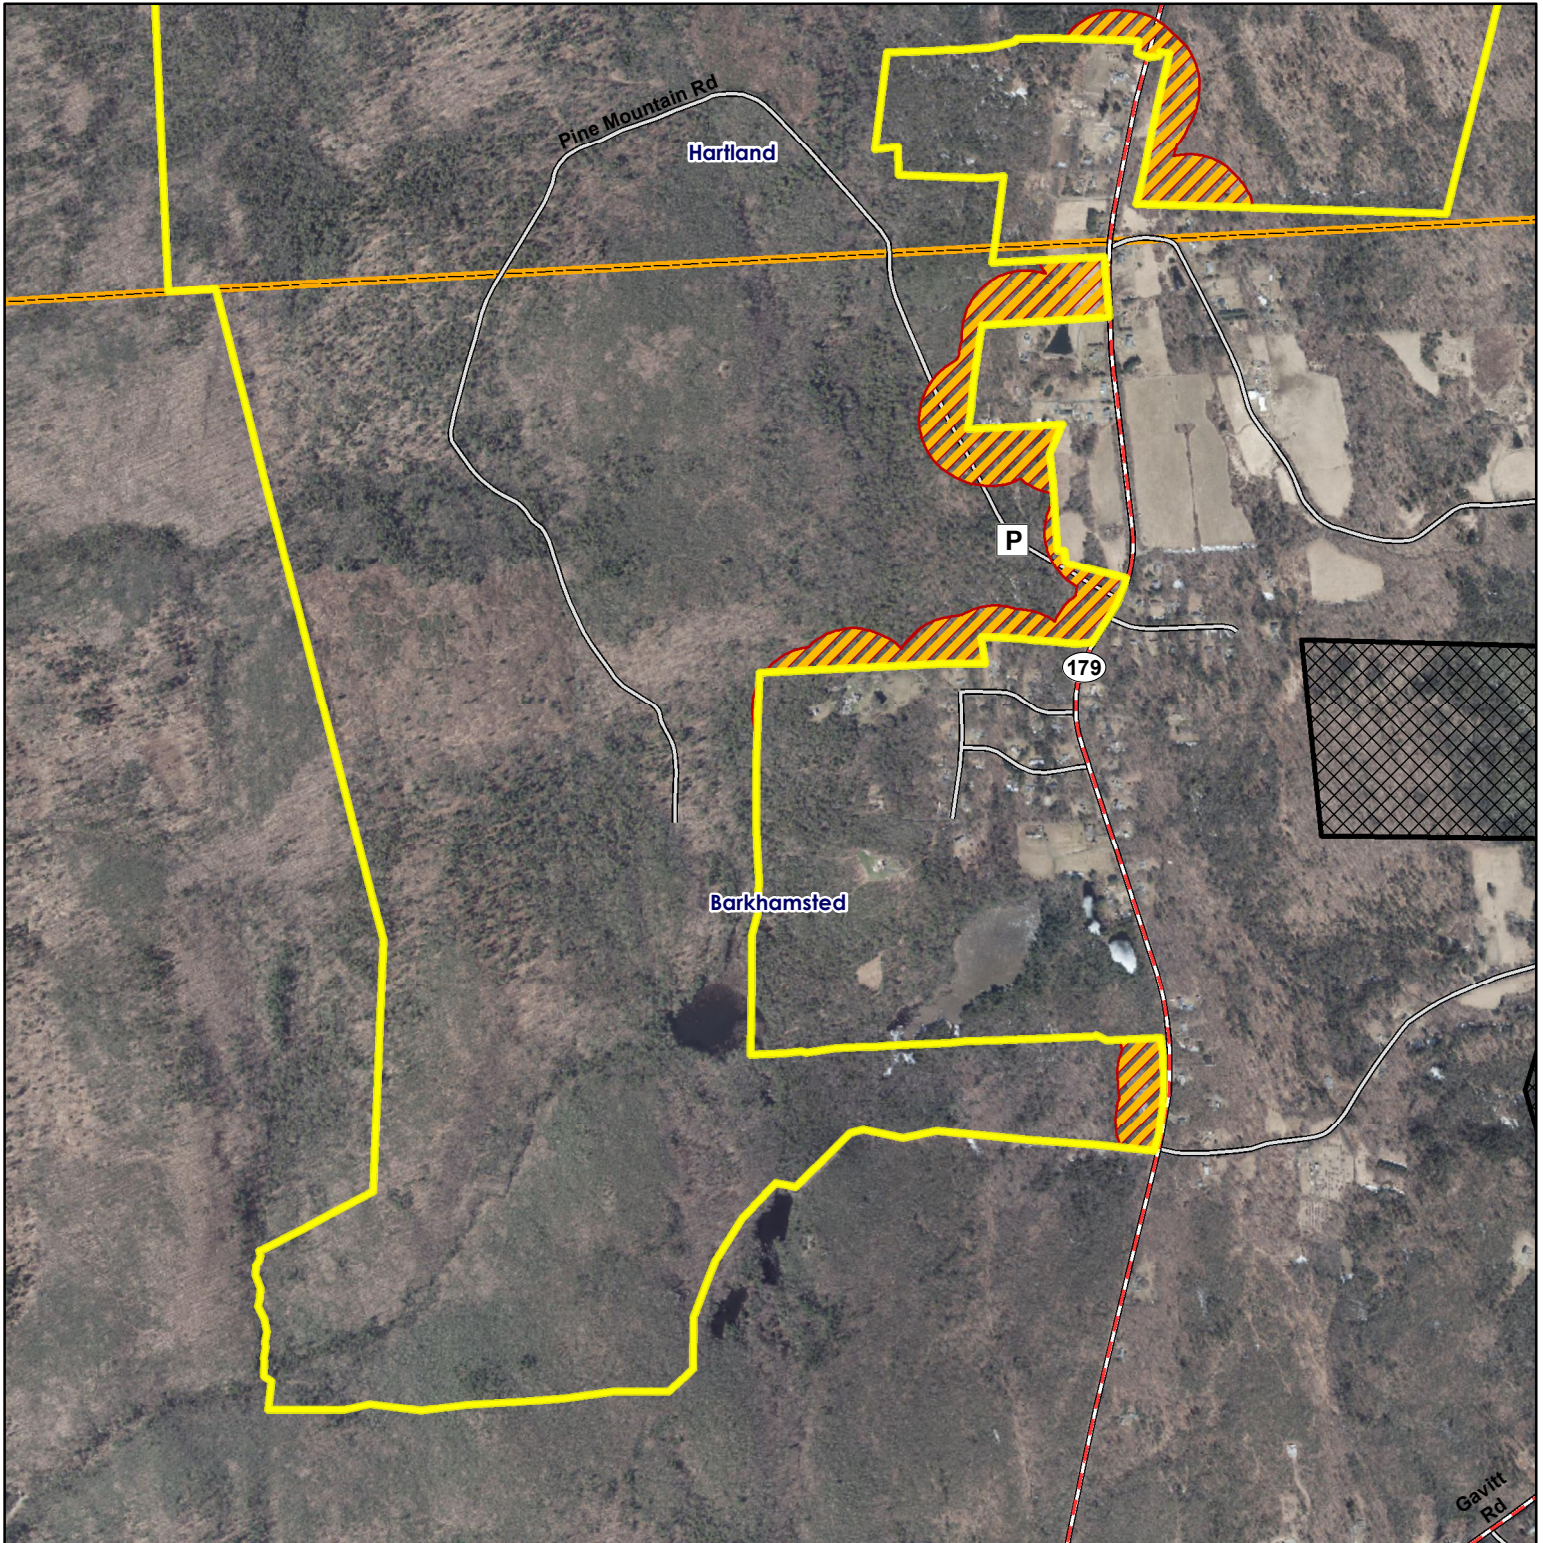

Colebrook, Hartland

Location: Colebrook, Hartland

Access: Parking areas off of Wilderness Rd, Stillman Rd., East Pell Rd., and Balance Rock Rd. in Hartland

Description: 10,241 acres. Open to spring and fall turkey, small game, waterfowl and deer hunting.

Note: This map depicts an approximation of property boundaries. Please obey all postings.

- Symbols:**
- Approximate Boundary
 - 500ft Firearms Restriction Zones
 - Closed to Hunting
 - Enders State Forest please see other maps.
 - Parking Area
 - Access Point

Map Date: July 2023; Ortho 2019

3,300 1,650 0 3,300 Feet

Tunxis State Forest

Barkhamsted, Granby, Hartland

Location: Barkhamsted

Access: Parking area off of Pine Mountain Rd. in Barkhamsted.

Description: 10,242 Acres. Open to spring and fall turkey, small game, waterfowl and deer hunting.

Note: This map depicts an approximation of property boundaries. Please obey all postings.

Symbols: Approximate Boundary 500ft Firearms Restriction Zones Closed to Hunting Parking Area

Map Date: July 2023; Ortho 2019