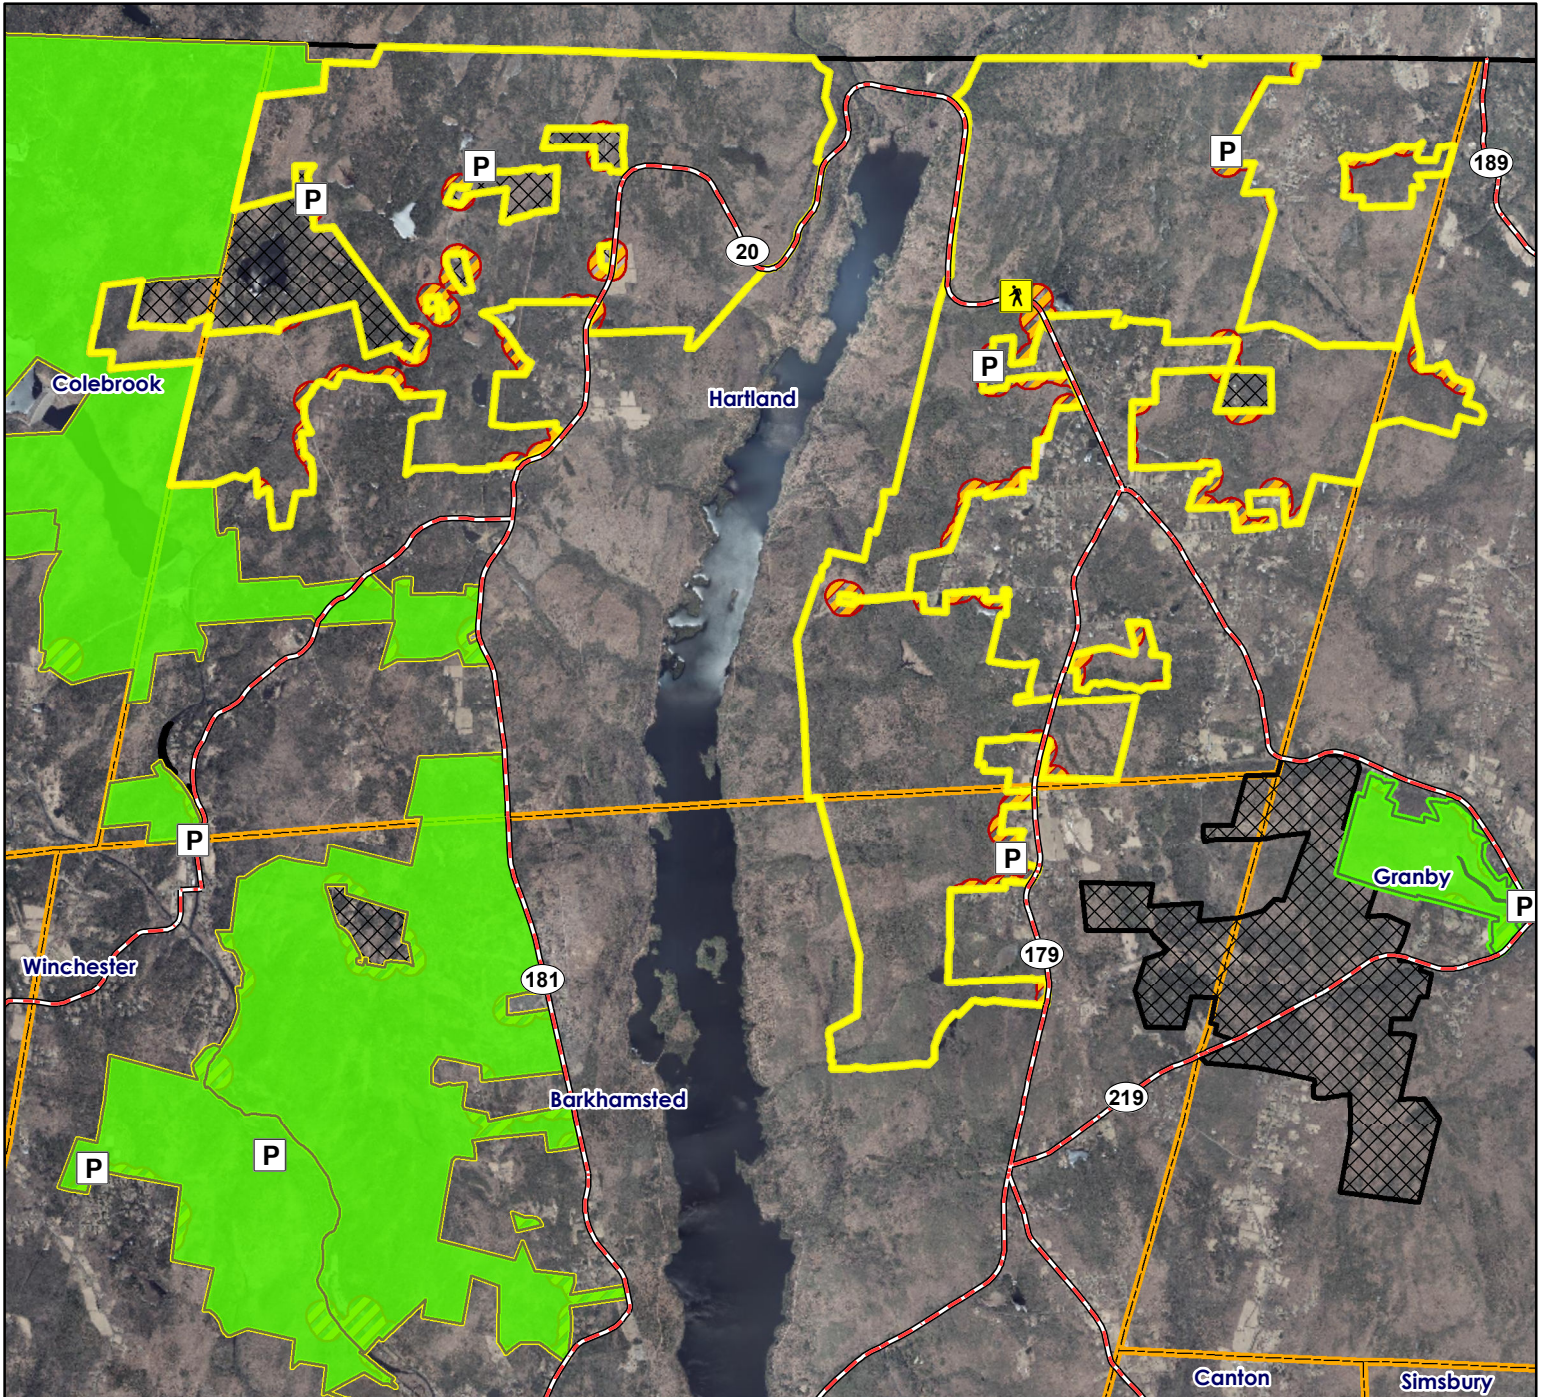

Tunxis State Forest

Overview

Location: Colebrook, Hartland, Barkhamsted, Granby

Access: Parking areas off of Wilderness Rd, Stillman Rd., East Pell Rd., and Balance Rock Rd. in Hartland; and Pine Mountain Rd. in Barkhamsted.

Description: 10,242 Acres. Open to spring and fall turkey, small game, waterfowl and deer hunting.

Note: This map depicts an approximation of property boundaries. Please obey all postings.

Symbols:

Approximate Boundary

500ft Firearms Restriction Zones

Closed to Hunting

Other areas open to hunting, please see other maps for details.

Parking Area

Access Point

Map Date: July 2023; Ortho 2019

7,000 3,500 0 7,000 Feet