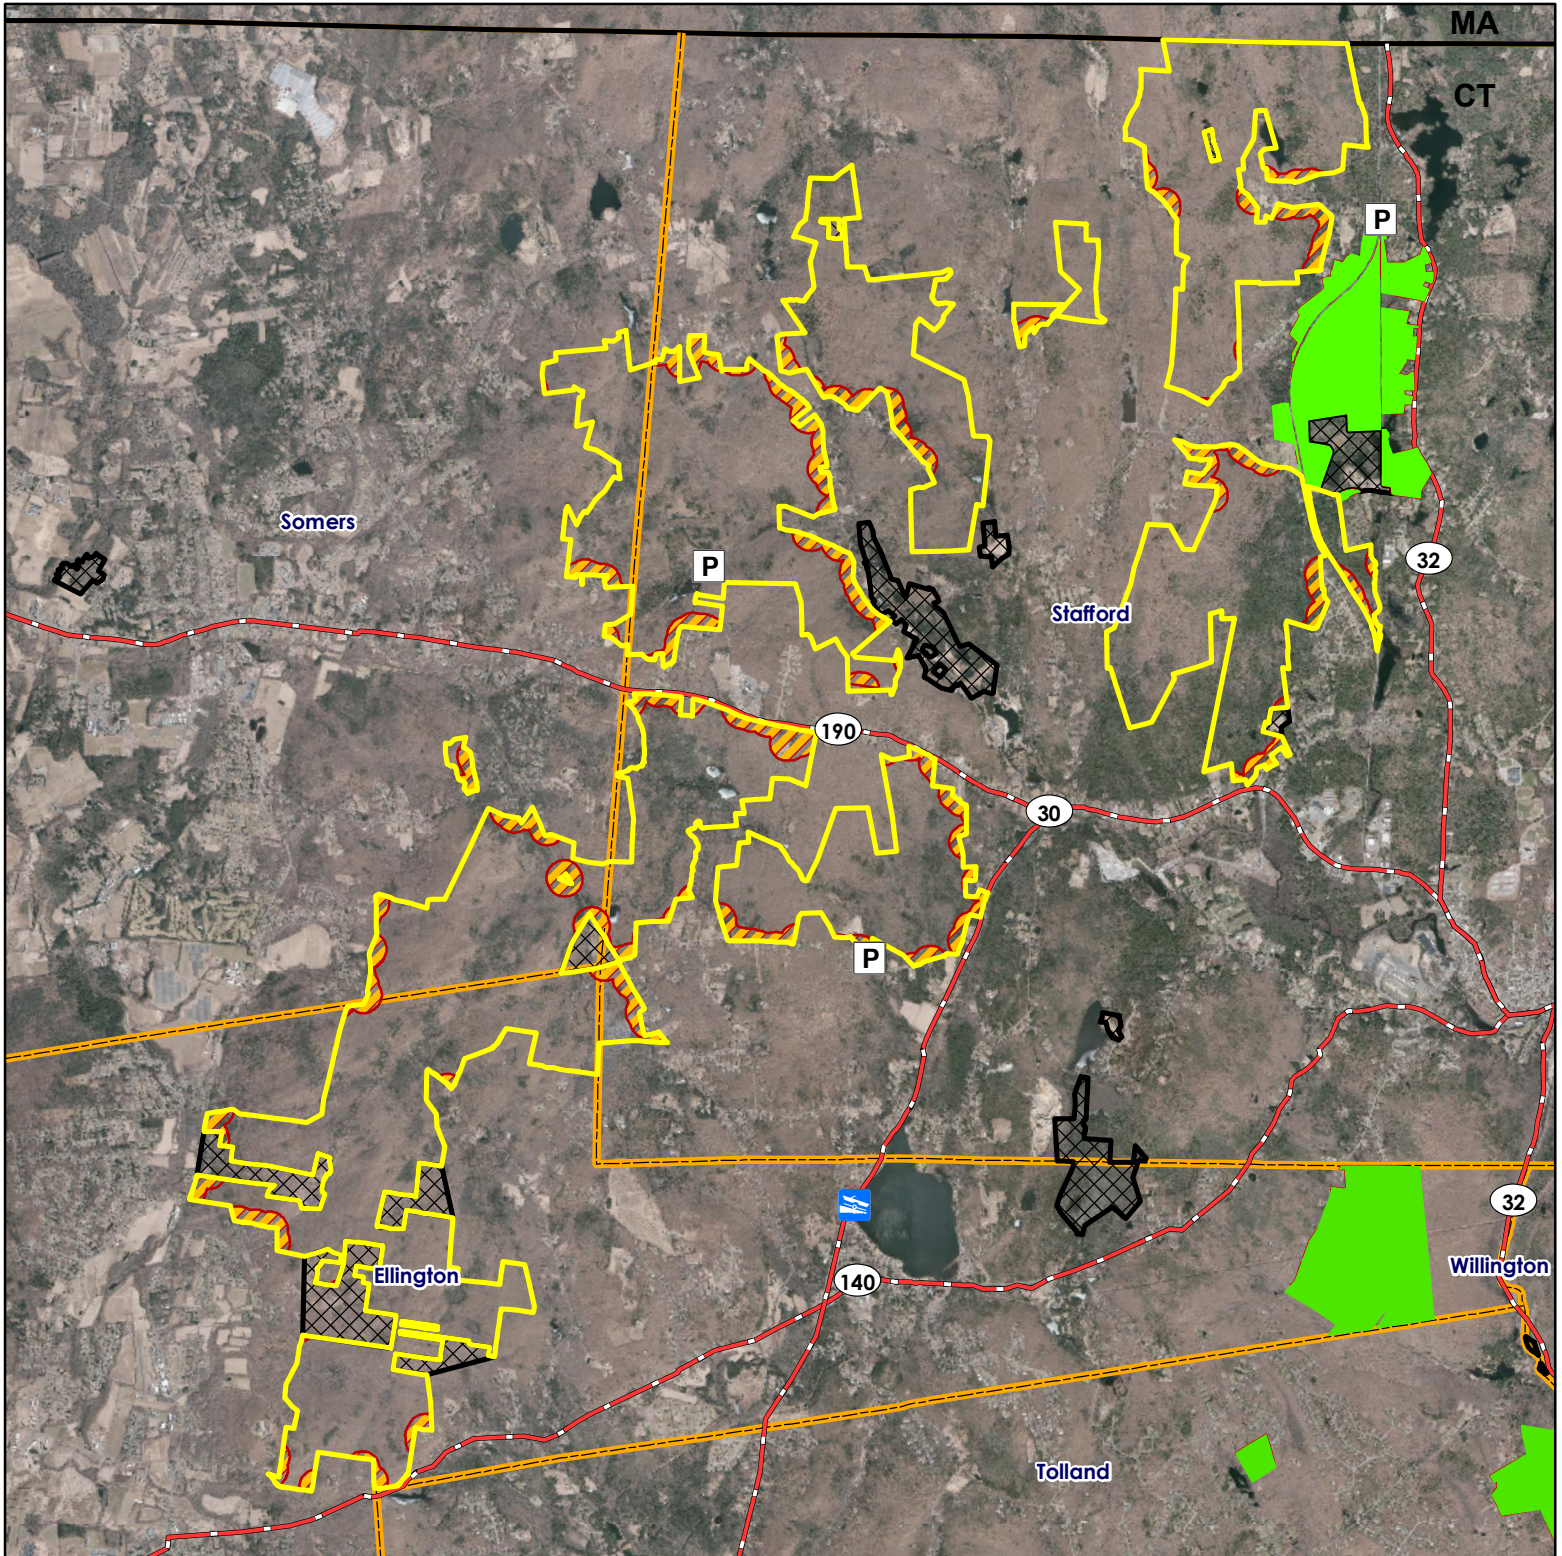

Shenipsit State Forest Overview

Location: Stafford, Somers and Ellington

Description: 7,170 total acres. Open to small game, waterfowl, fall/spring turkey and deer hunting. Please see the CT Hunting Guide for more information.

Note: This map depicts an approximation of property boundaries. Please obey all postings.

- Symbols:**
- Approximate Boundary
 - 500ft Firearms Restriction Zones
 - Closed to Hunting
 - Other areas open to hunting, please see other maps for details.
 - Parking Area
 - Trailered Boat Launch

Map Date: July 2023; Ortho 2019

Shenipsit State Forest

Stafford

Location: Stafford

Description: 7,078 total acres. Some sections adjacent to Ellithorpe Flood Control Area. Open to small game, waterfowl, fall/spring turkey and deer hunting. Please see the CT Hunting Guide for more information.

Access: Parking area off Country Road/Avery Road. From Route 190 take Galbraith Road and turn left on the first dirt road through the open gate to parking area.

Note: This map depicts an approximation of property boundaries. Please obey all postings.