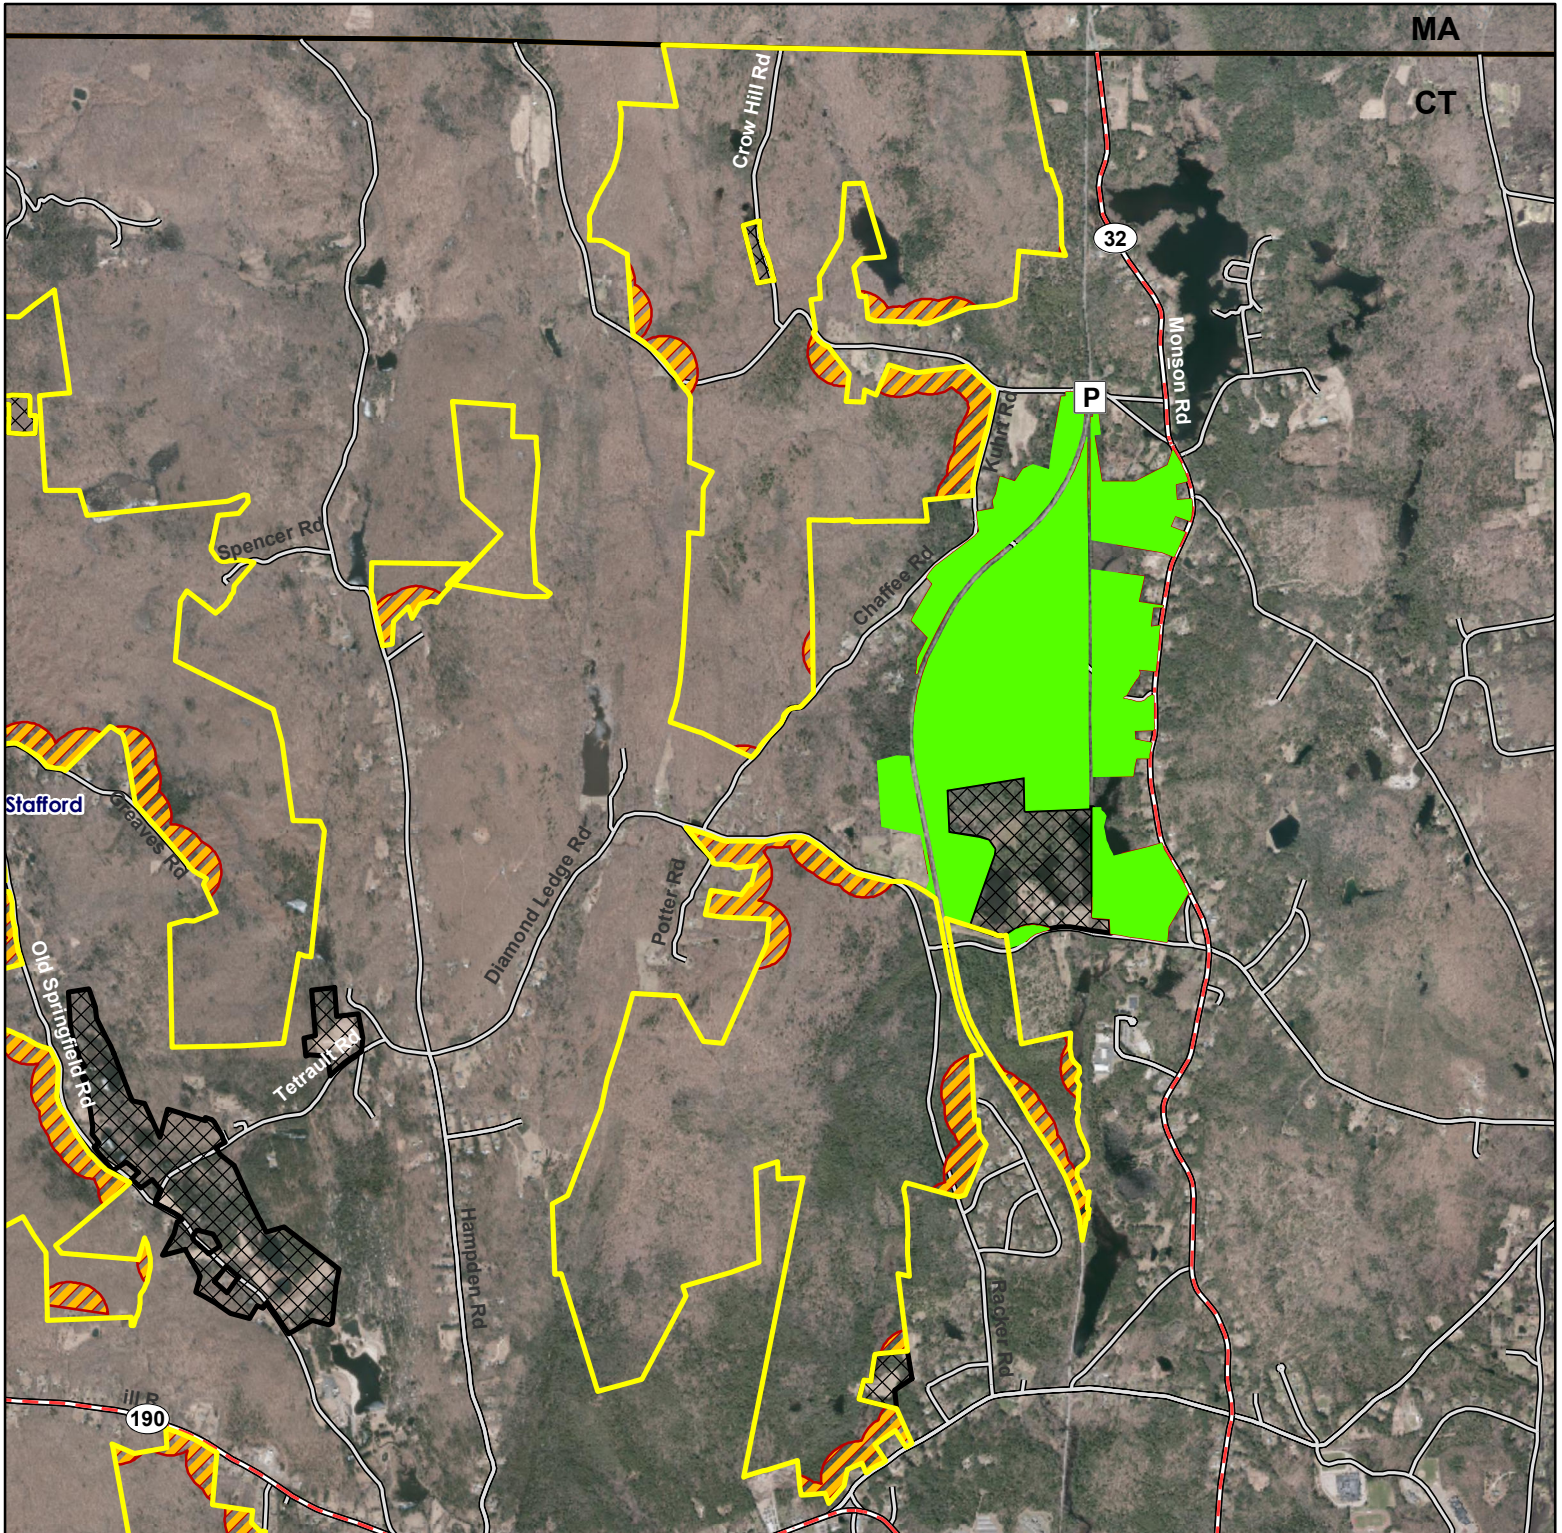

Note: This map depicts an approximation of property boundaries. Please obey all postings.

- Symbols:**
- Approximate Boundary
 - 500ft Firearms Restriction Zones
 - Closed to Hunting
 - Other areas open to hunting, please see other maps for details.
 - Parking Area
 - Trailered Boat Launch

Map Date: July 2023; Ortho 2019

Shenipsit State Forest

Stafford

Location: Stafford

Description: 7,078 total acres. Some sections adjacent to Ellithorpe Flood Control Area. Open to small game, waterfowl, fall/spring turkey and deer hunting. Please see the CT Hunting Guide for more information.

Note: This map depicts an approximation of property boundaries. Please obey all postings.

Symbols: Approximate Boundary 500ft Firearms Restriction Zones Closed to Hunting Ellithorpe Flood Control Area, please see other maps for details. Parking Area

Access: Parking area off Country Road/Avery Road. From Route 190 take Galbraith Road and turn left on the first dirt road through the open gate to parking area.

Note: This map depicts an approximation of property boundaries. Please obey all postings.