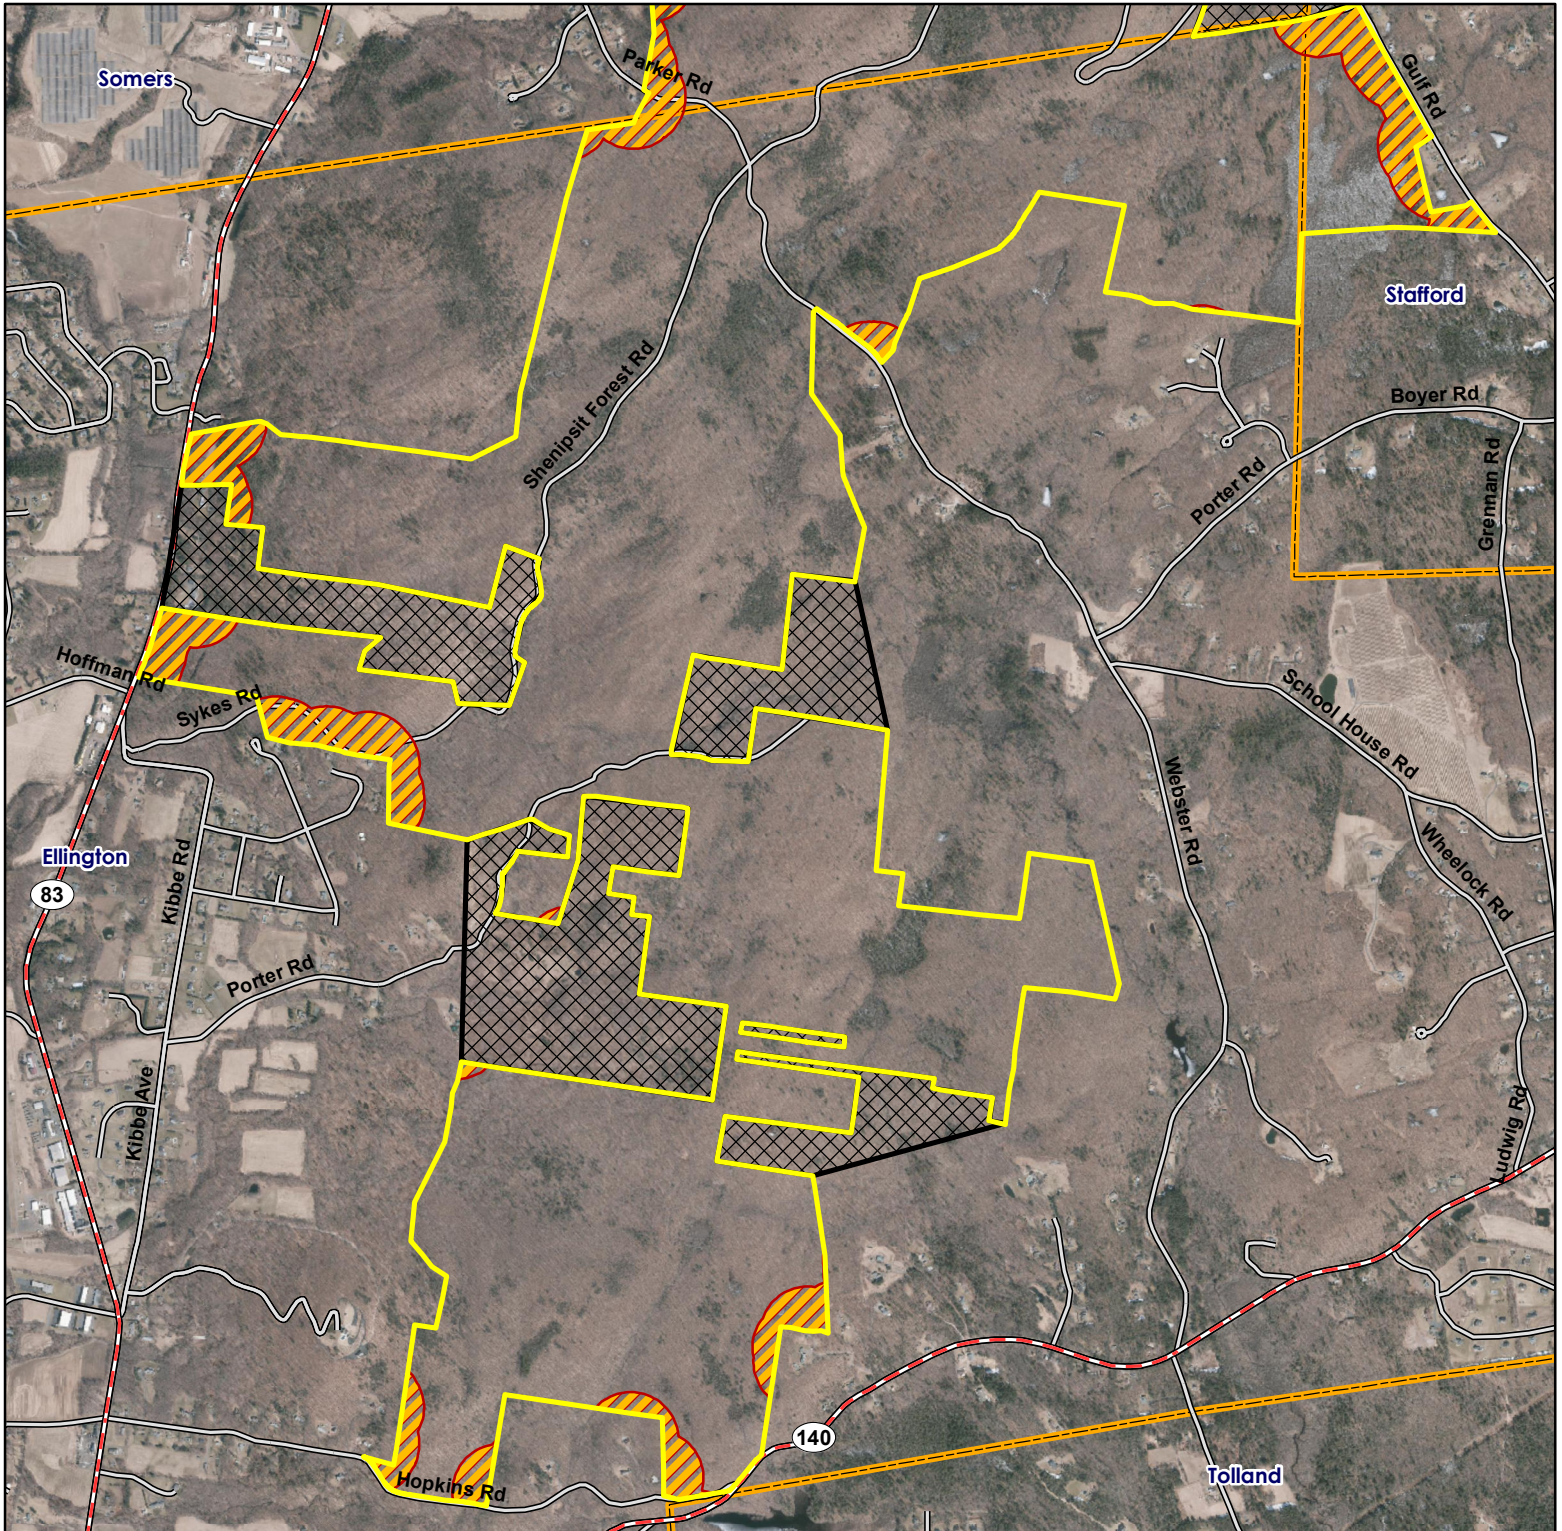

Shenipsit State Forest

Ellington

Location: Ellington, Stafford and Somers

Description: 7,078 total acres. Open to small game, waterfowl, fall and spring turkey and deer hunting. Please see CT Hunting Guide for more information.

Note: This map depicts an approximation of property boundaries. Please obey all postings.

Symbols: Approximate Boundary 500ft Firearms Restriction Zones Closed to Hunting

Map Date: July 2023; Ortho 2019