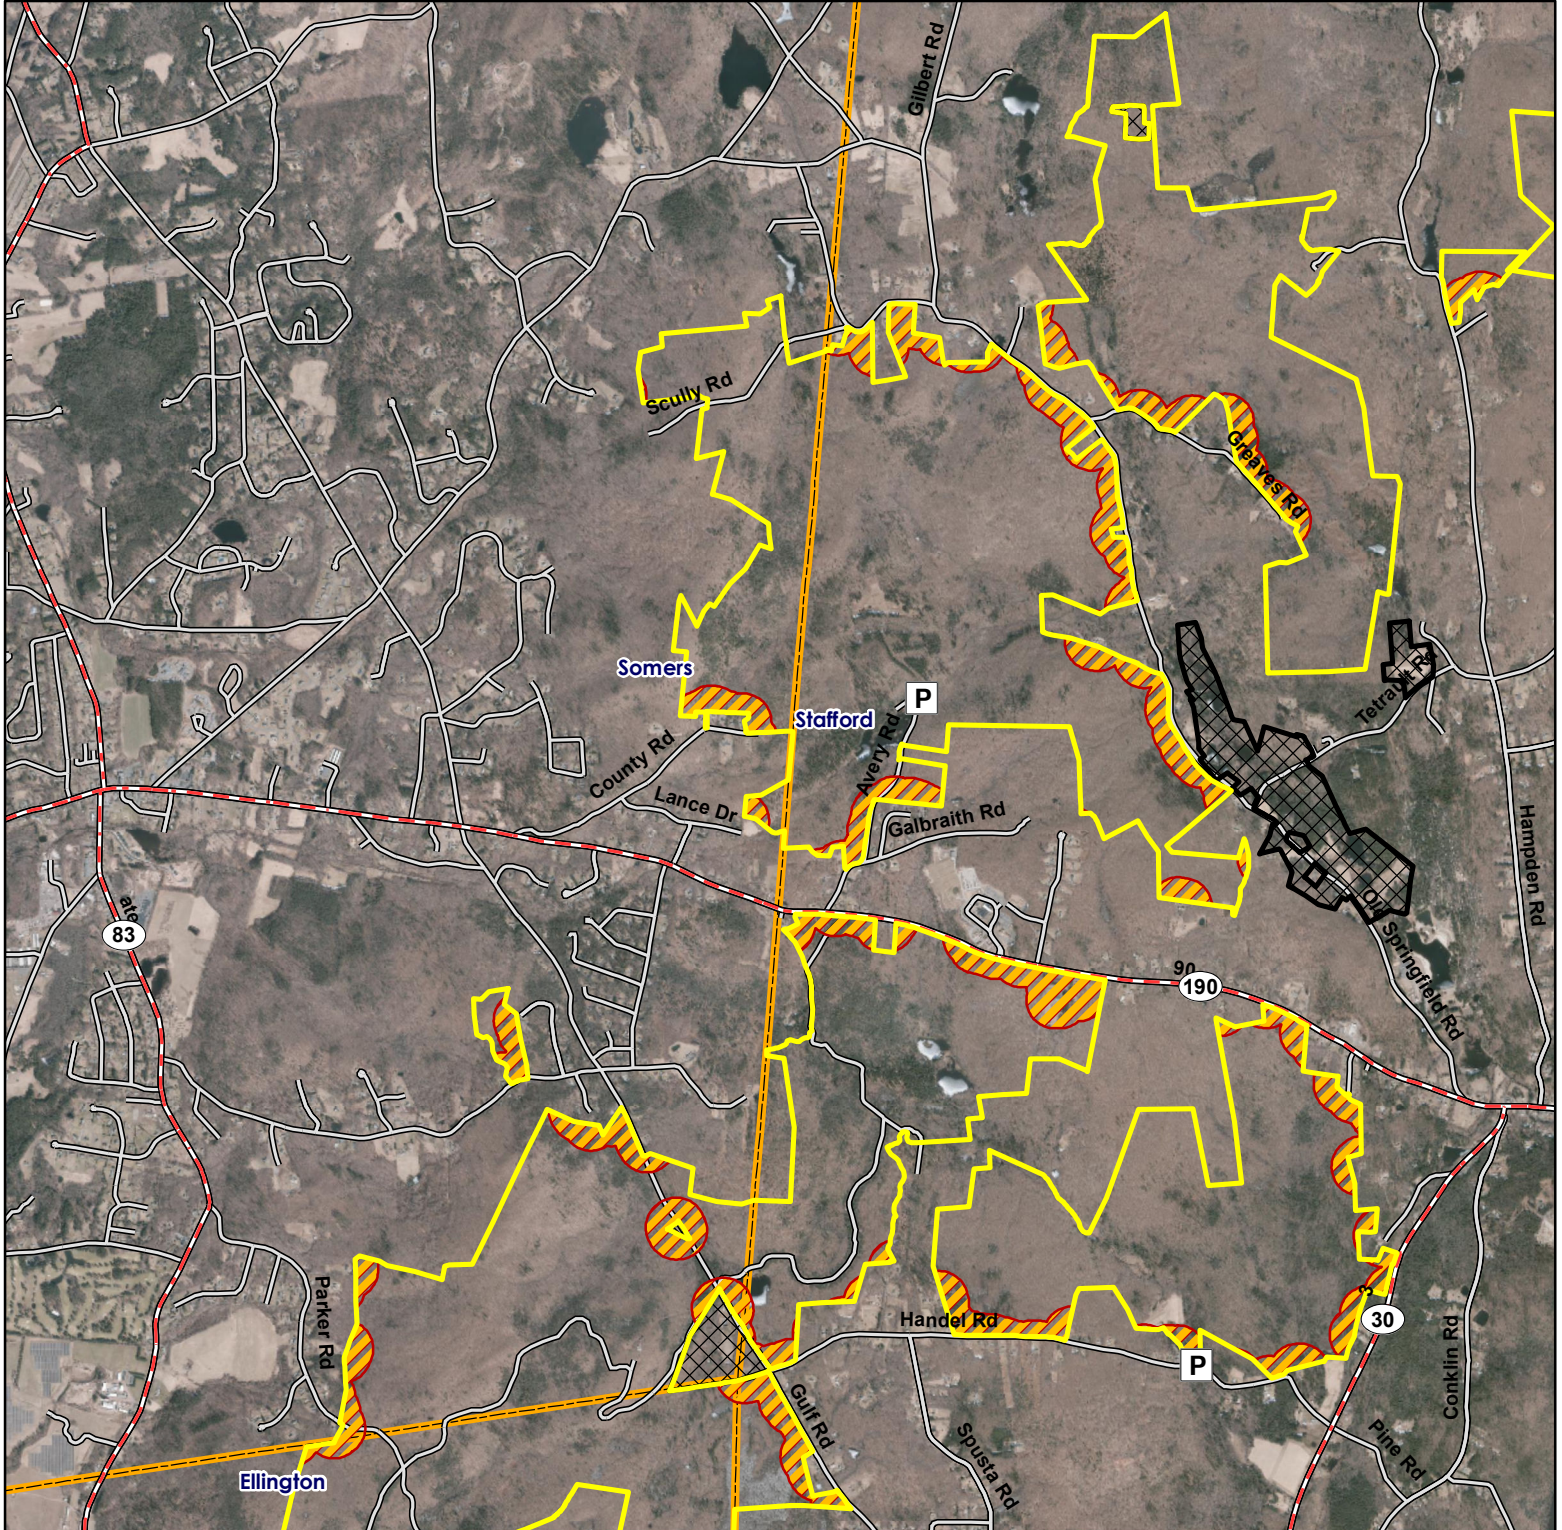

Note: This map depicts an approximation of property boundaries. Please obey all postings.

Symbols: Approximate Boundary 500ft Firearms Restriction Zones Closed to Hunting Ellithorpe Flood Control Area, please see other maps for details. Parking Area

Map Date: July 2023; Ortho 2019

Shenipsit State Forest

Somers

Location: Somers, Stafford and Ellington

Description: 7,078 total acres. Open to small game, waterfowl, fall/spring turkey and deer hunting. Please see CT Hunting Guide for more information.

Access: Parking area off Country Road/Avery Road. From Route 190 take Galbraith Road and turn left on the first dirt road through the open gate to parking area.

Note: This map depicts an approximation of property boundaries. Please obey all postings.

Symbols: Approximate Boundary 500ft Firearms Restriction Zones Closed to Hunting Parking Area

Map Date: July 2023; Ortho 2019

2,800 1,400 0 2,800 Feet

Shenipsit State Forest

Ellington

Location: Ellington, Stafford and Somers