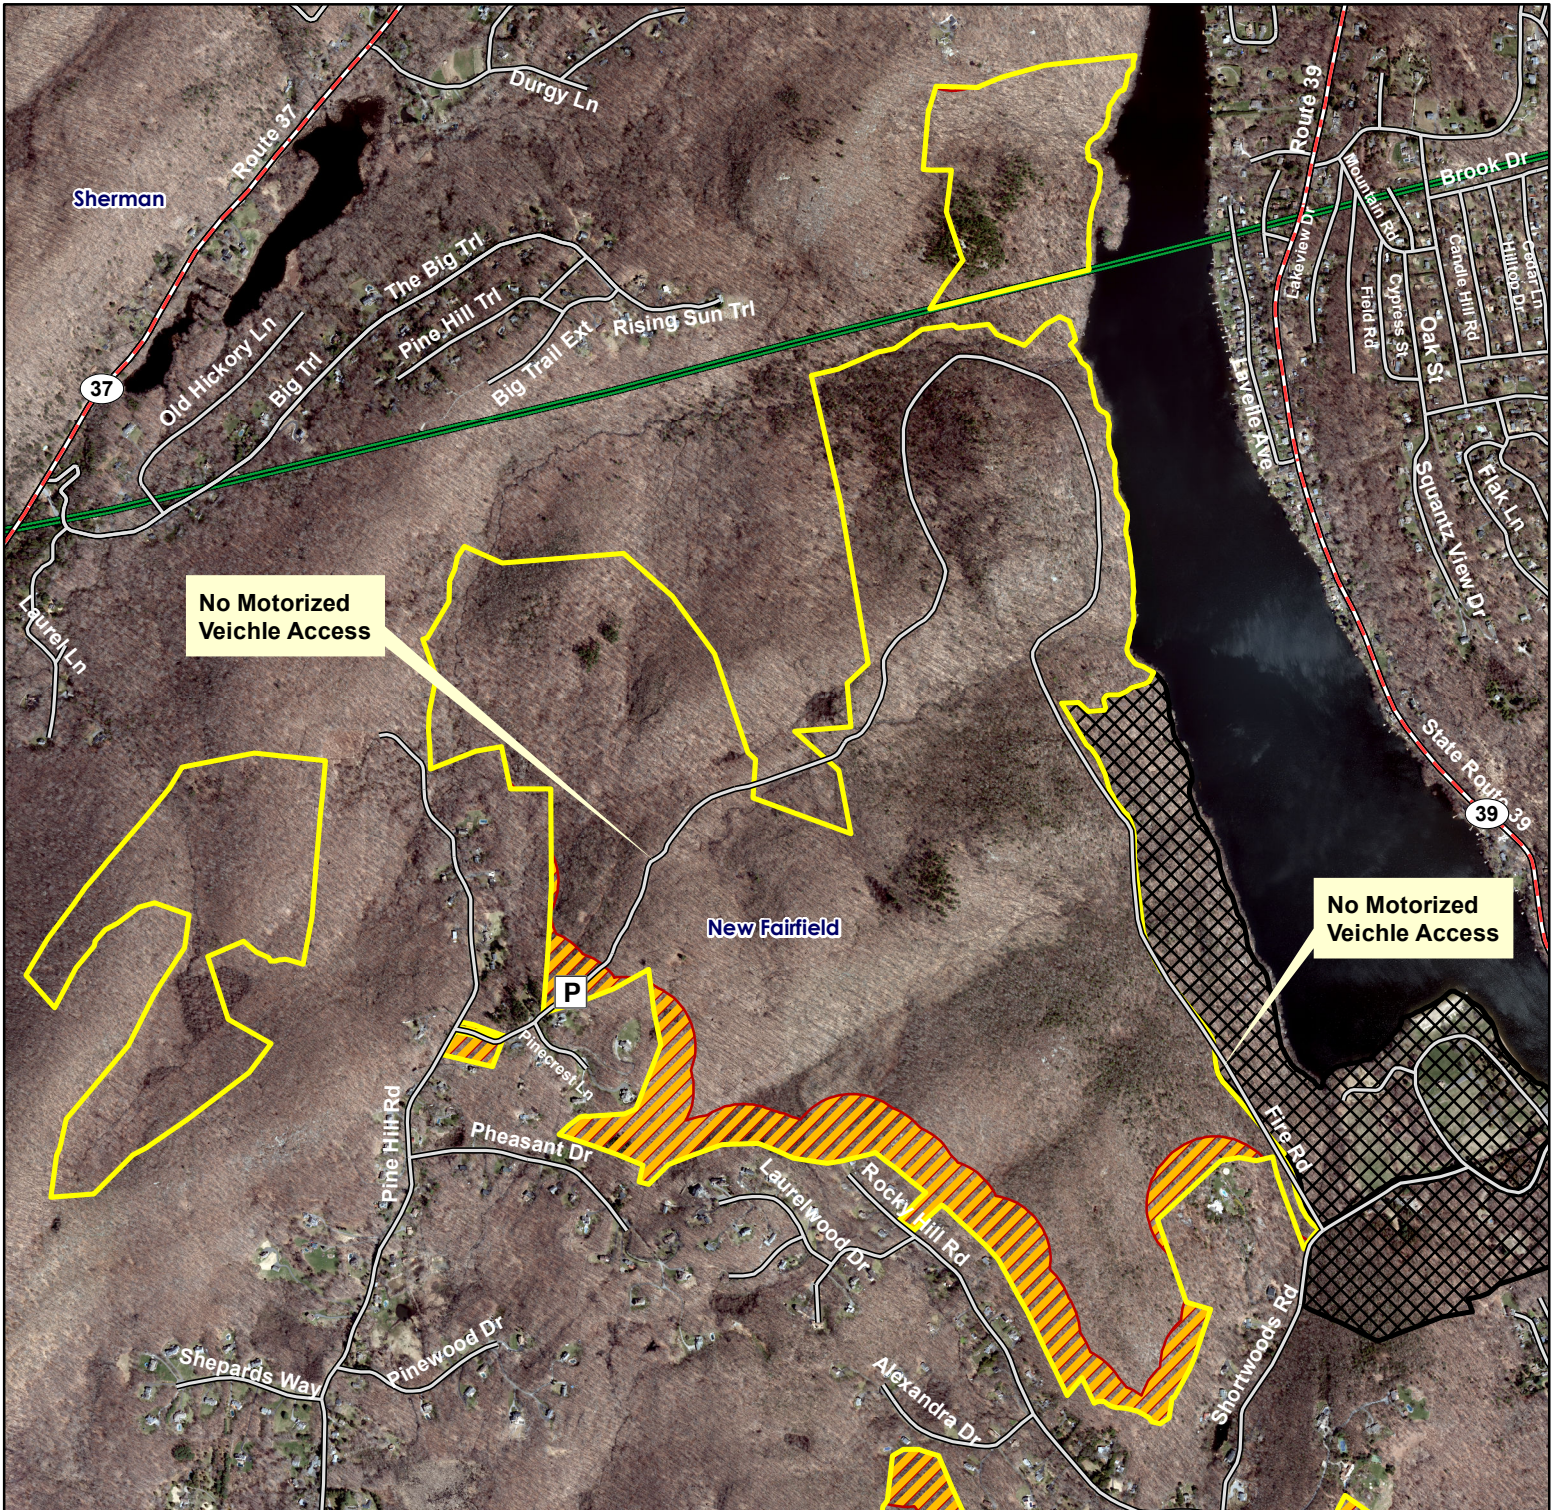

Pootatuck State Forest North

Location: New Fairfield

Description: 1,103 acres

Access: Parking for northern section is off of Pine Hill Road. No access for hunting or parking in Squantz Pond State Park.

Note: This map depicts an approximation of property boundaries. Please obey all postings.

Symbols:

Approximate Boundary

500ft Firearms Restriction Zones

Squantz Pond State Park Closed to All Hunting

Parking Area

Map Date: January 2022; Ortho 2019