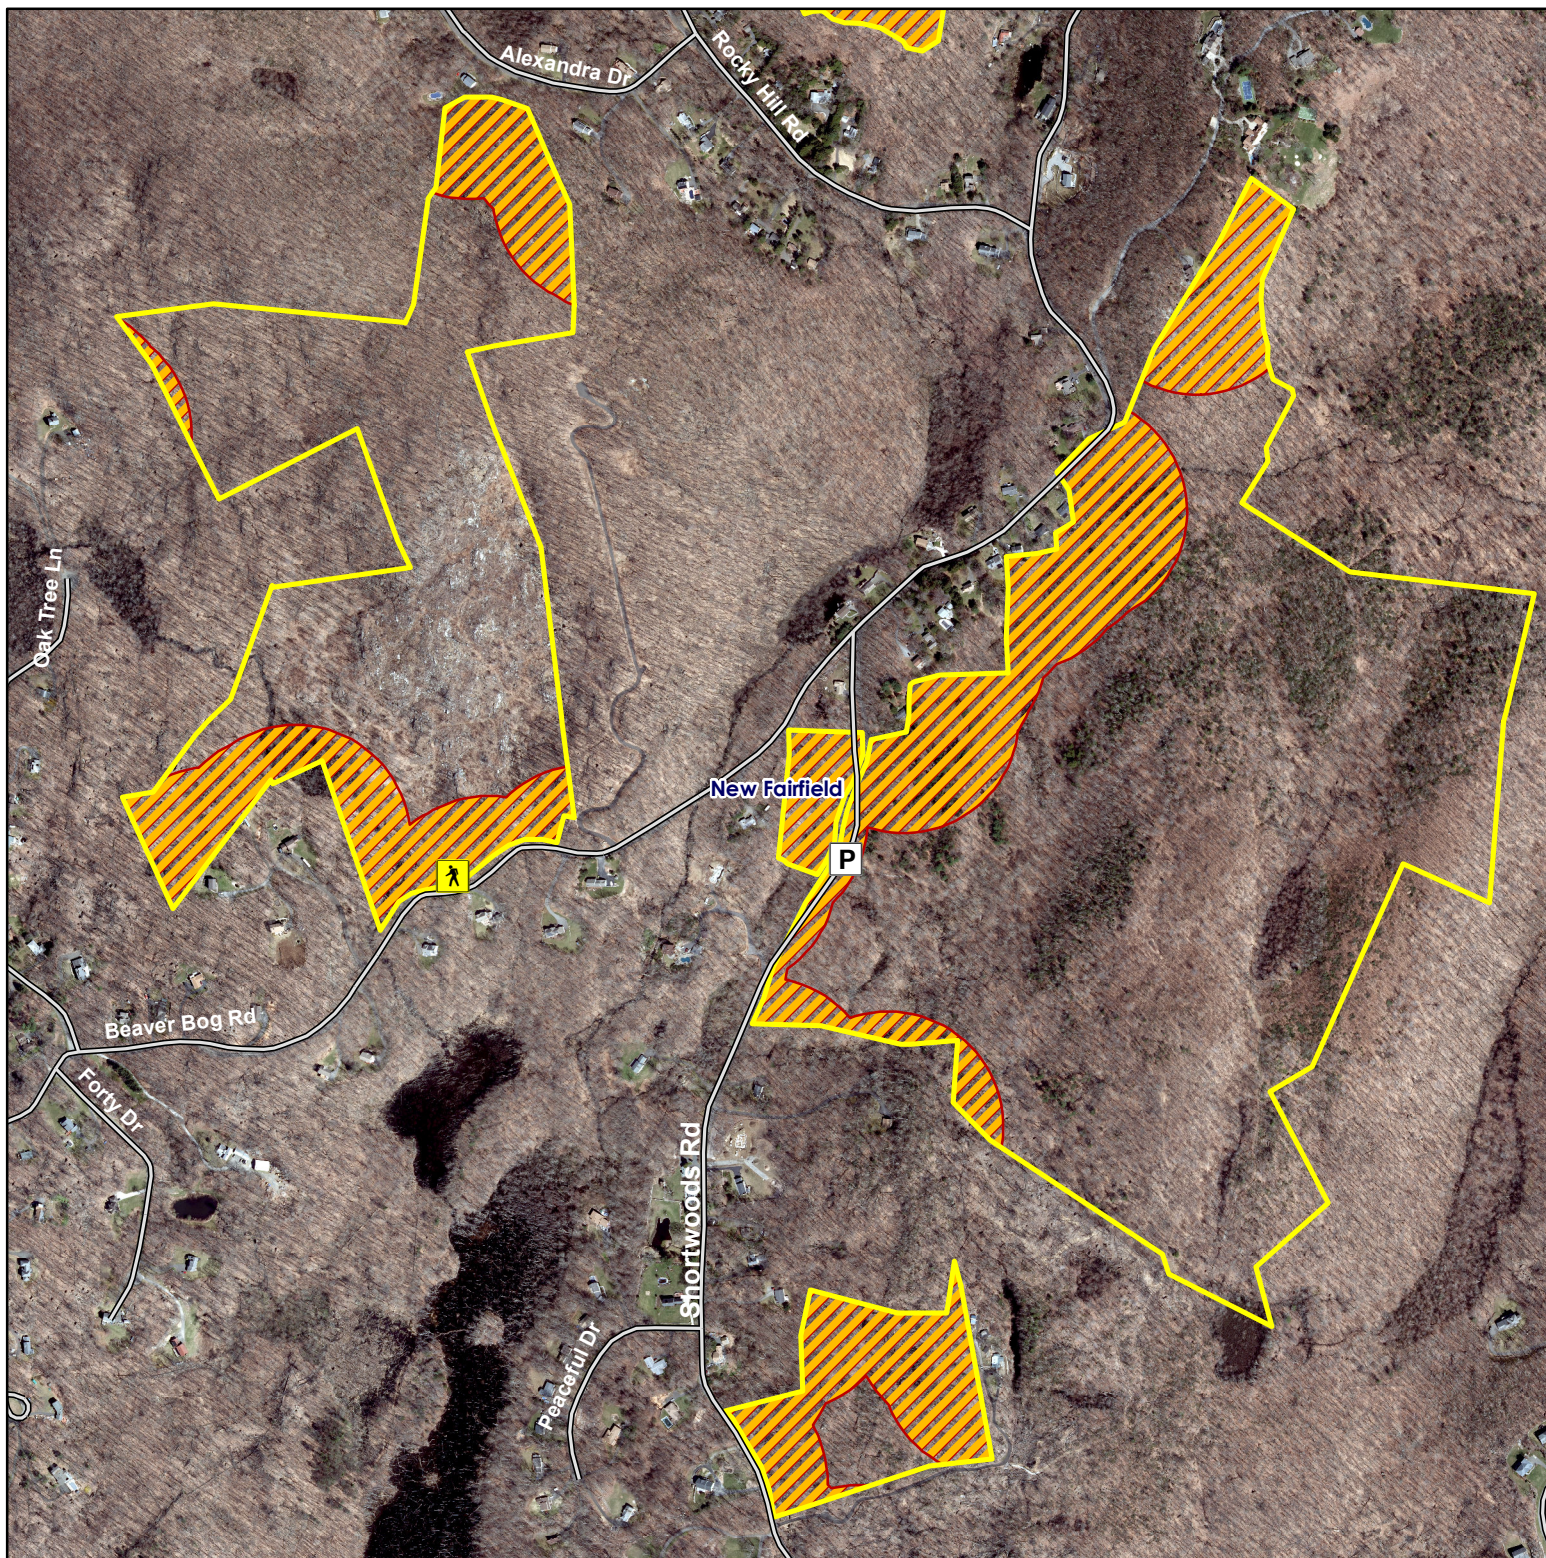

Map Date: January 2022; Ortho 2019

Parking Area

Map Date: January 2022; Ortho 2019

# Pootatuck State Forest South

**Location:** New Fairfield

**Description:** 1,103 acres

**Access:** Parking for the southern area can be accessed from Shortwoods Road.

**Note:** This map depicts an approximation of property boundaries. Please obey all postings.

**Symbols:** Approximate Boundary

500ft Firearms Restriction Zones

Parking Area

Access Point

Map Date: January 2022; Ortho 2019