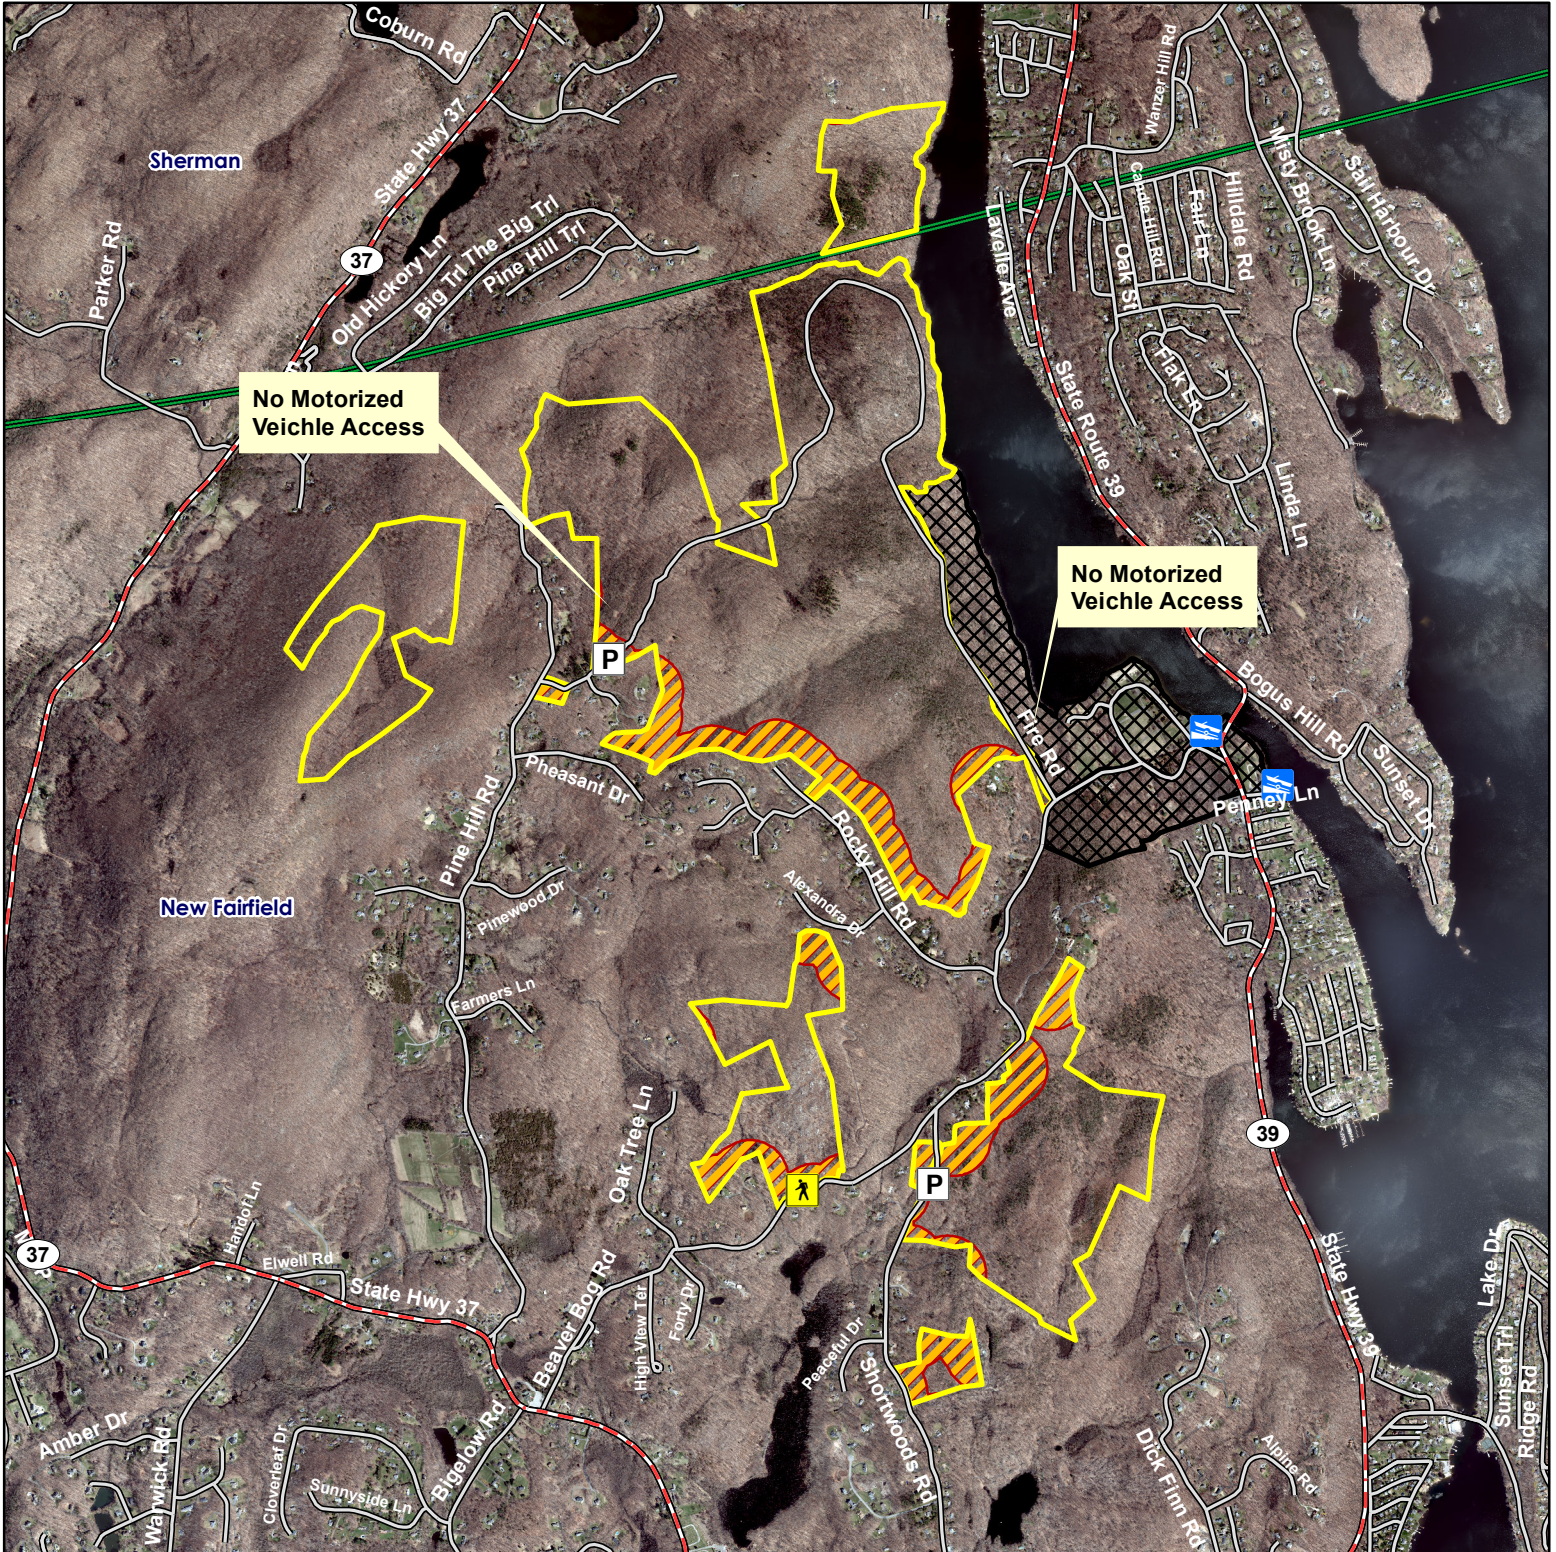

# Pootatuck State Forest

**Location:** New Fairfield

**Description:** 1,103 acres

**Access:** Parking for northern section is off of Pine Hill Road. Parking for the southern area can be accessed from Shortwoods Road. No access for hunting or parking in Squantz Pond State Park.

Map Date: January 2022; Ortho 2019

# Pootatuck State Forest North

**Location:** New Fairfield

**Description:** 1,103 acres

**Access:** Parking for northern section is off of Pine Hill Road. No access for hunting or parking in Squantz Pond State Park.

# Pootatuck State Forest South

**Location:** New Fairfield

**Description:** 1,103 acres

**Access:** Parking for the southern area can be accessed from Shortwoods Road.

**Note:** This map depicts an approximation of property boundaries. Please obey all postings.