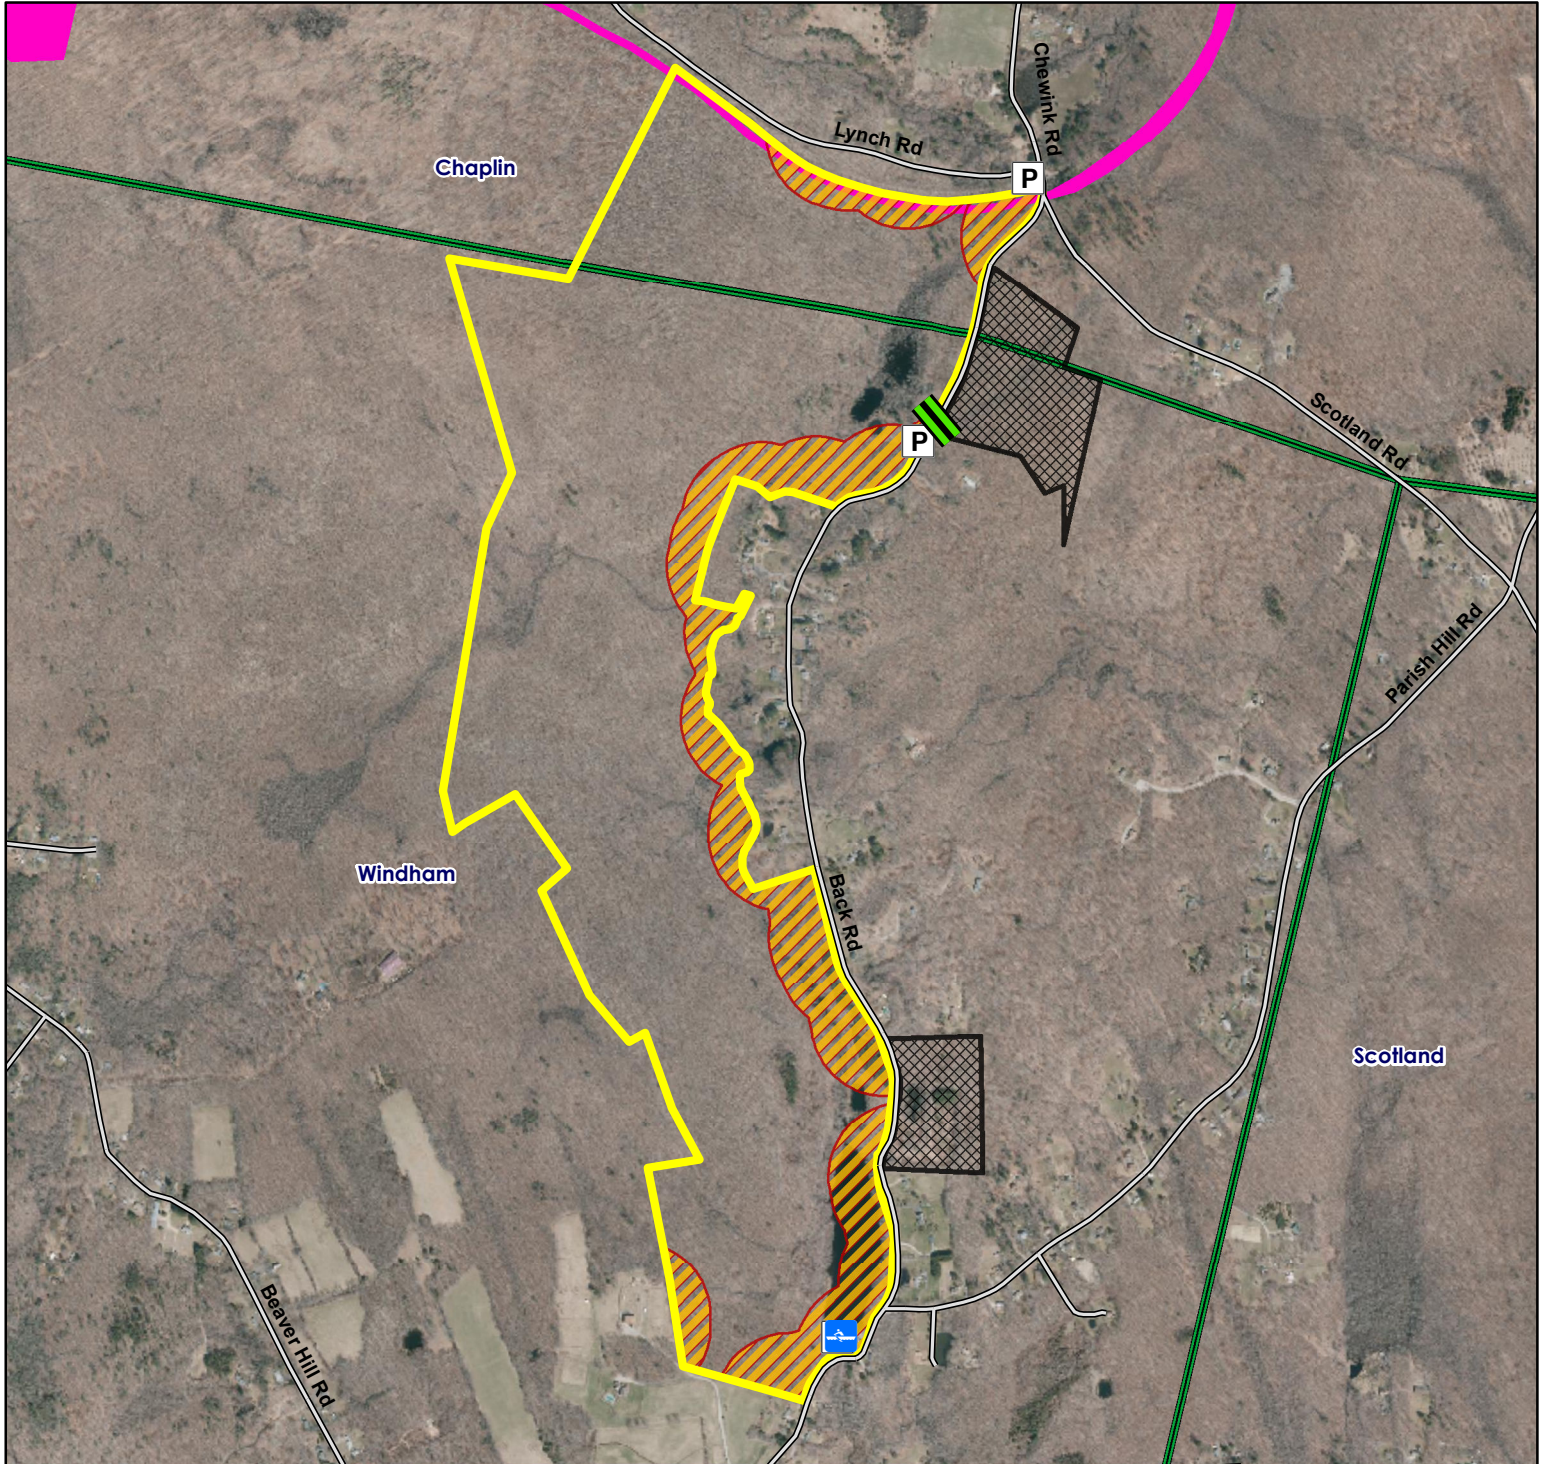

Beaver Brook State Park

Location: Windham and Chaplin

Description: 402 acres; Designated Deer and Turkey Bowhunting Only Area. Also open to Spring Firearms Turkey.

Access: Two parking areas along Back Rd. in North Windham, and a parking area at intersection of Chewink Rd. and Lynch Rd. in Chaplin.

Note: This map depicts an approximation of property boundaries. Please obey all postings.

- Symbols:**
- Approximate Boundary
 - 500ft Firearms Restriction Zones
 - Area Closed to Hunting
 - Gate
 - Airline Trail State Park
 - Parking Area
 - Car Top Boat Launch

Map Date: December 2021; Ortho 2019