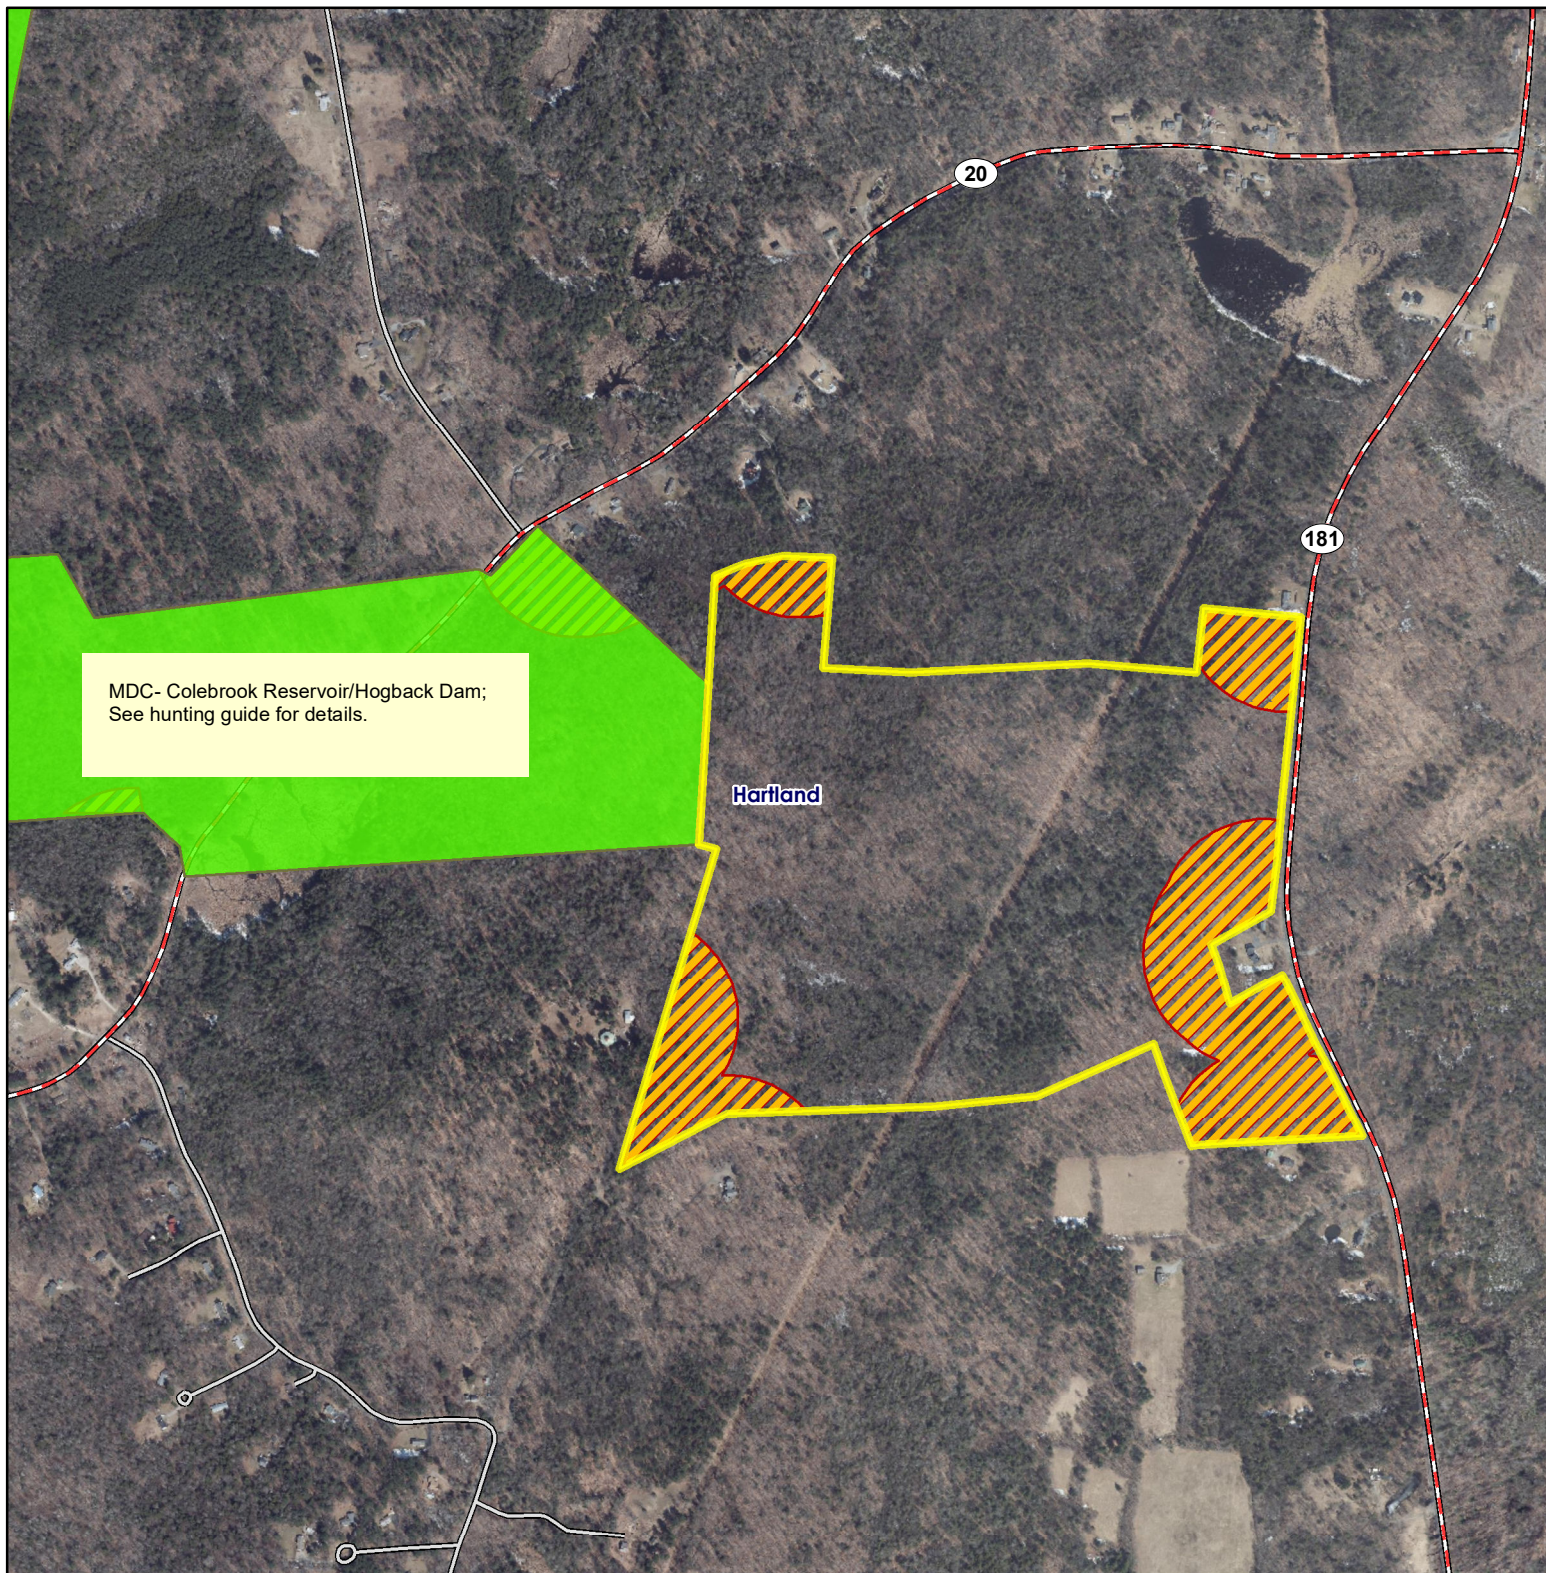

Peoples State Forest South

Location: Barkhamsted, Hartland

Description: 3,108 acres. Open to small game, waterfowl, spring and fall turkey and deer hunting.

Access: For southern parcel, from Park Road or East River Road.

Note: This map depicts an approximation of property boundaries. Please obey all postings.

Symbols: Approximate Boundary 500ft Firearms Restriction Zones Closed to Hunting American Legion SF, please see other maps for details. Parking Area

Map Date: July 2023; Ortho 2019

Peoples State Forest North

Location: Hartland

Description: 3,108 acres. Open for small game, waterfowl, spring and fall turkey and deer hunting.

Access: From Rt. 181 for northern parcel.

Note: This map depicts an approximation of property boundaries. Please obey all postings.

- Symbols:** Approximate Boundary 500ft Firearms Restriction Zones MDC-Colebrook Reservoir/ Hogback Dam See hunting guide for details.