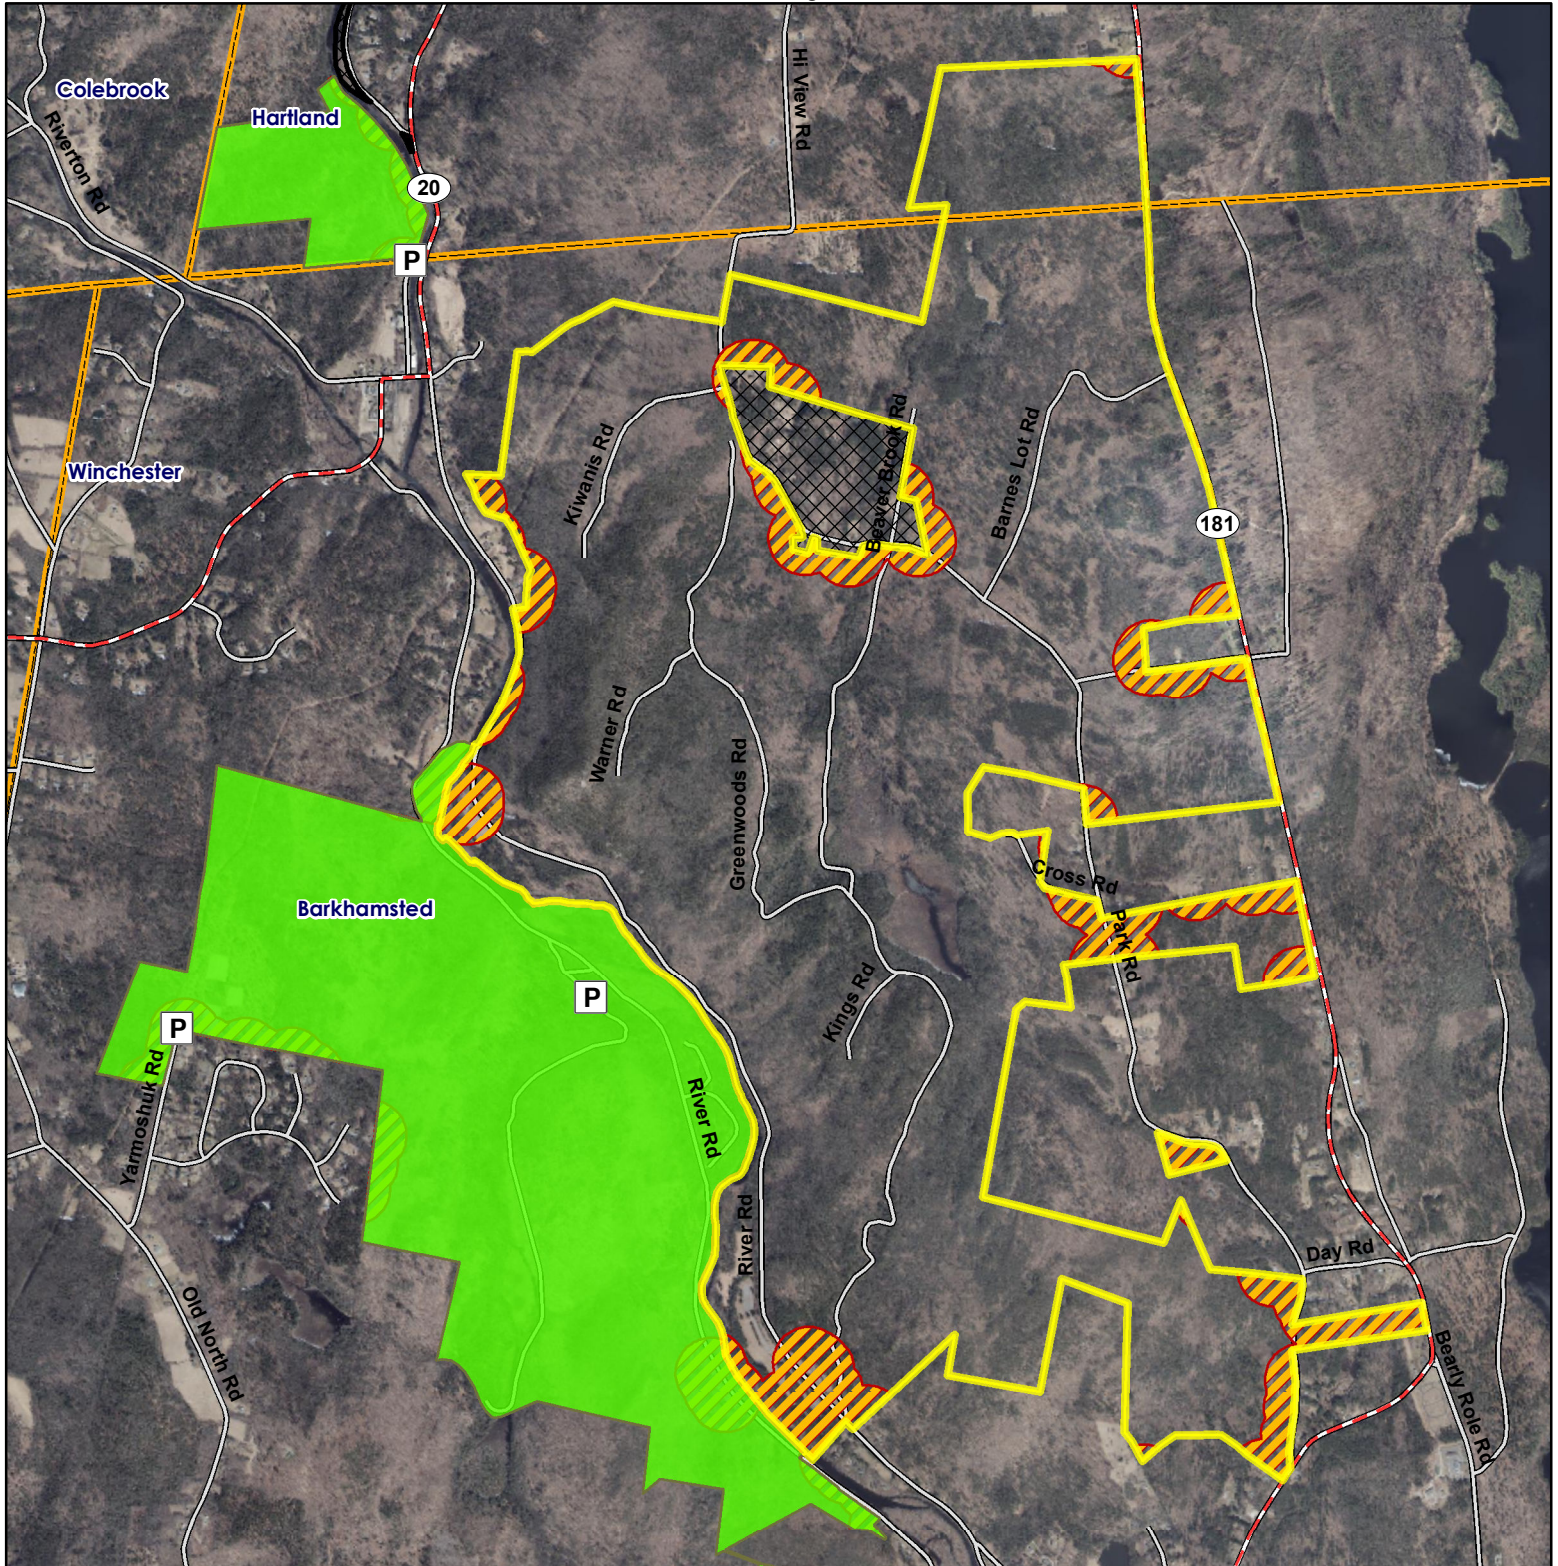

Peoples State Forest South

Location: Barkhamsted, Hartland

Description: 3,108 acres. Open to small game, waterfowl, spring and fall turkey and deer hunting.

Access: For southern parcel, from Park Road or East River Road.

Note: This map depicts an approximation of property boundaries. Please obey all postings.

Symbols: Approximate Boundary 500ft Firearms Restriction Zones Closed to Hunting American Legion SF, please see other maps for details. Parking Area

Map Date: July 2023; Ortho 2019

Peoples State Forest North

Location: Hartland

Description: 3,108 acres. Open for small game, waterfowl, spring and fall turkey and deer hunting.

Access: From Rt. 181 for northern parcel.

Note: This map depicts an approximation of property boundaries. Please obey all postings.

- Symbols:** Approximate Boundary 500ft Firearms Restriction Zones MDC-Colebrook Reservoir/ Hogback Dam See hunting guide for details.