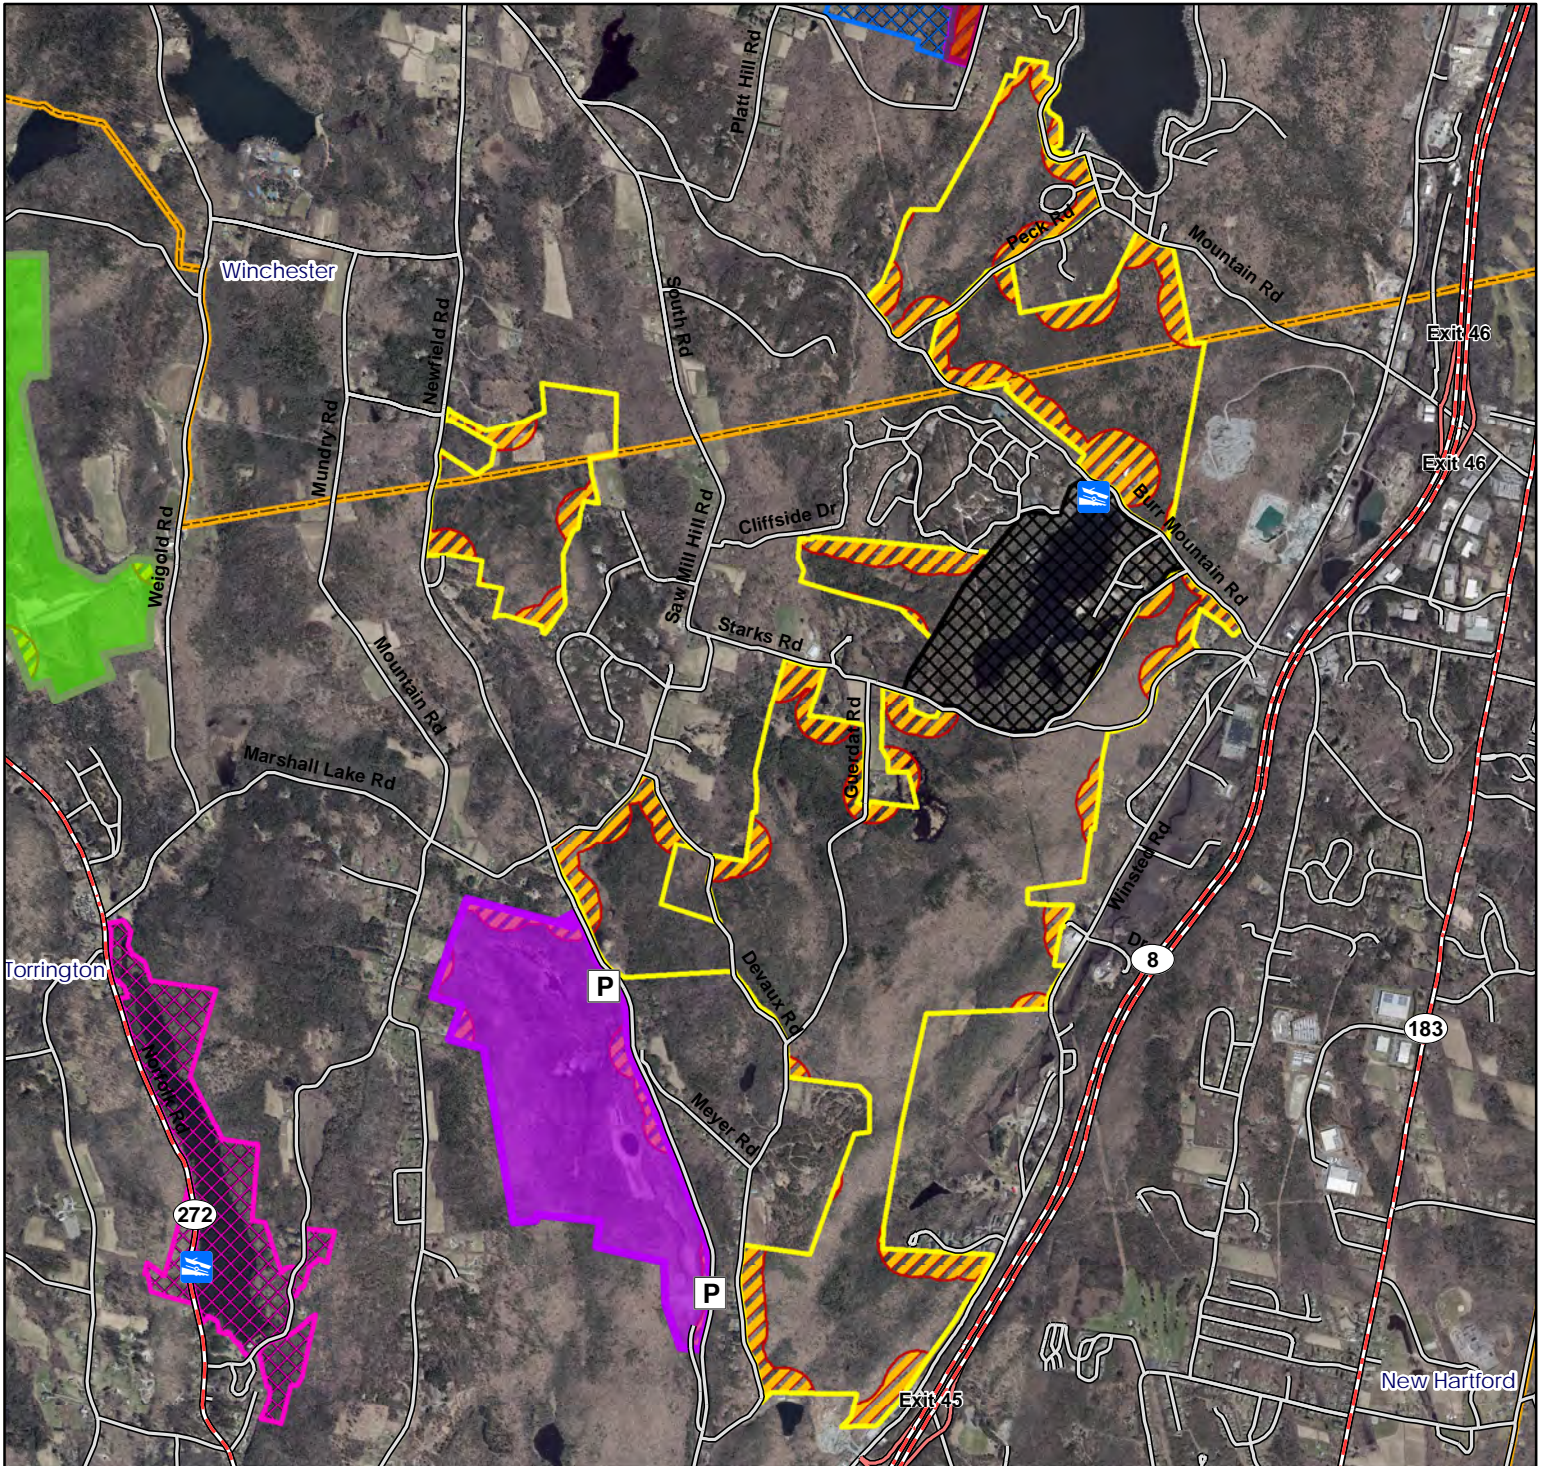

# Paugnut State Forest Overview

**Location:** Torrington, Winchester

**Description:** 1960 acres, Mixed hardwood forest with hemlock and white pine. Open to all forms of hunting.

**Access:** From Burr Mountain Rd for northern parcel and from Stark Rd., Guerdat Rd. and Burr Mountain Rd. for southern parcel.

**Note:** This map depicts approximation of property boundaries. Please obey all postings.

- Symbols:**
- Approximate Boundary
  - 500ft Firearms Restriction Zones
  - Burr Pond State Park Closed to Hunting
  - Sunny Brook State Park
  - Sucker Brook Flood Control Area
  - Still Water Pond State Park Closed to Hunting
  - Platt Hill State Park Closed to Hunting
  - John A. Minneto State Park
  - DEEP Boat Launch
  - Parking Area

# Paugnut State Forest North

**Location:** Torrington, Winchester

**Description:** 1960 acres, Mixed hardwood forest with hemlock and white pine. Open to all forms of hunting.

**Access:** From Burr Mountain Rd for northern parcel and from Stark Rd., Guerdat Rd. and Burr Mountain Rd. for southern parcel.

# Paugnut State Forest South

**Location:** Torrington, Winchester

**Description:** 1960 acres, Mixed hardwood forest with hemlock and white pine. Open to all forms of hunting.

**Access:** From Burr Mountain Rd for northern parcel and from Stark Rd., Guerdat Rd. and Burr Mountain Rd. for southern parcel.