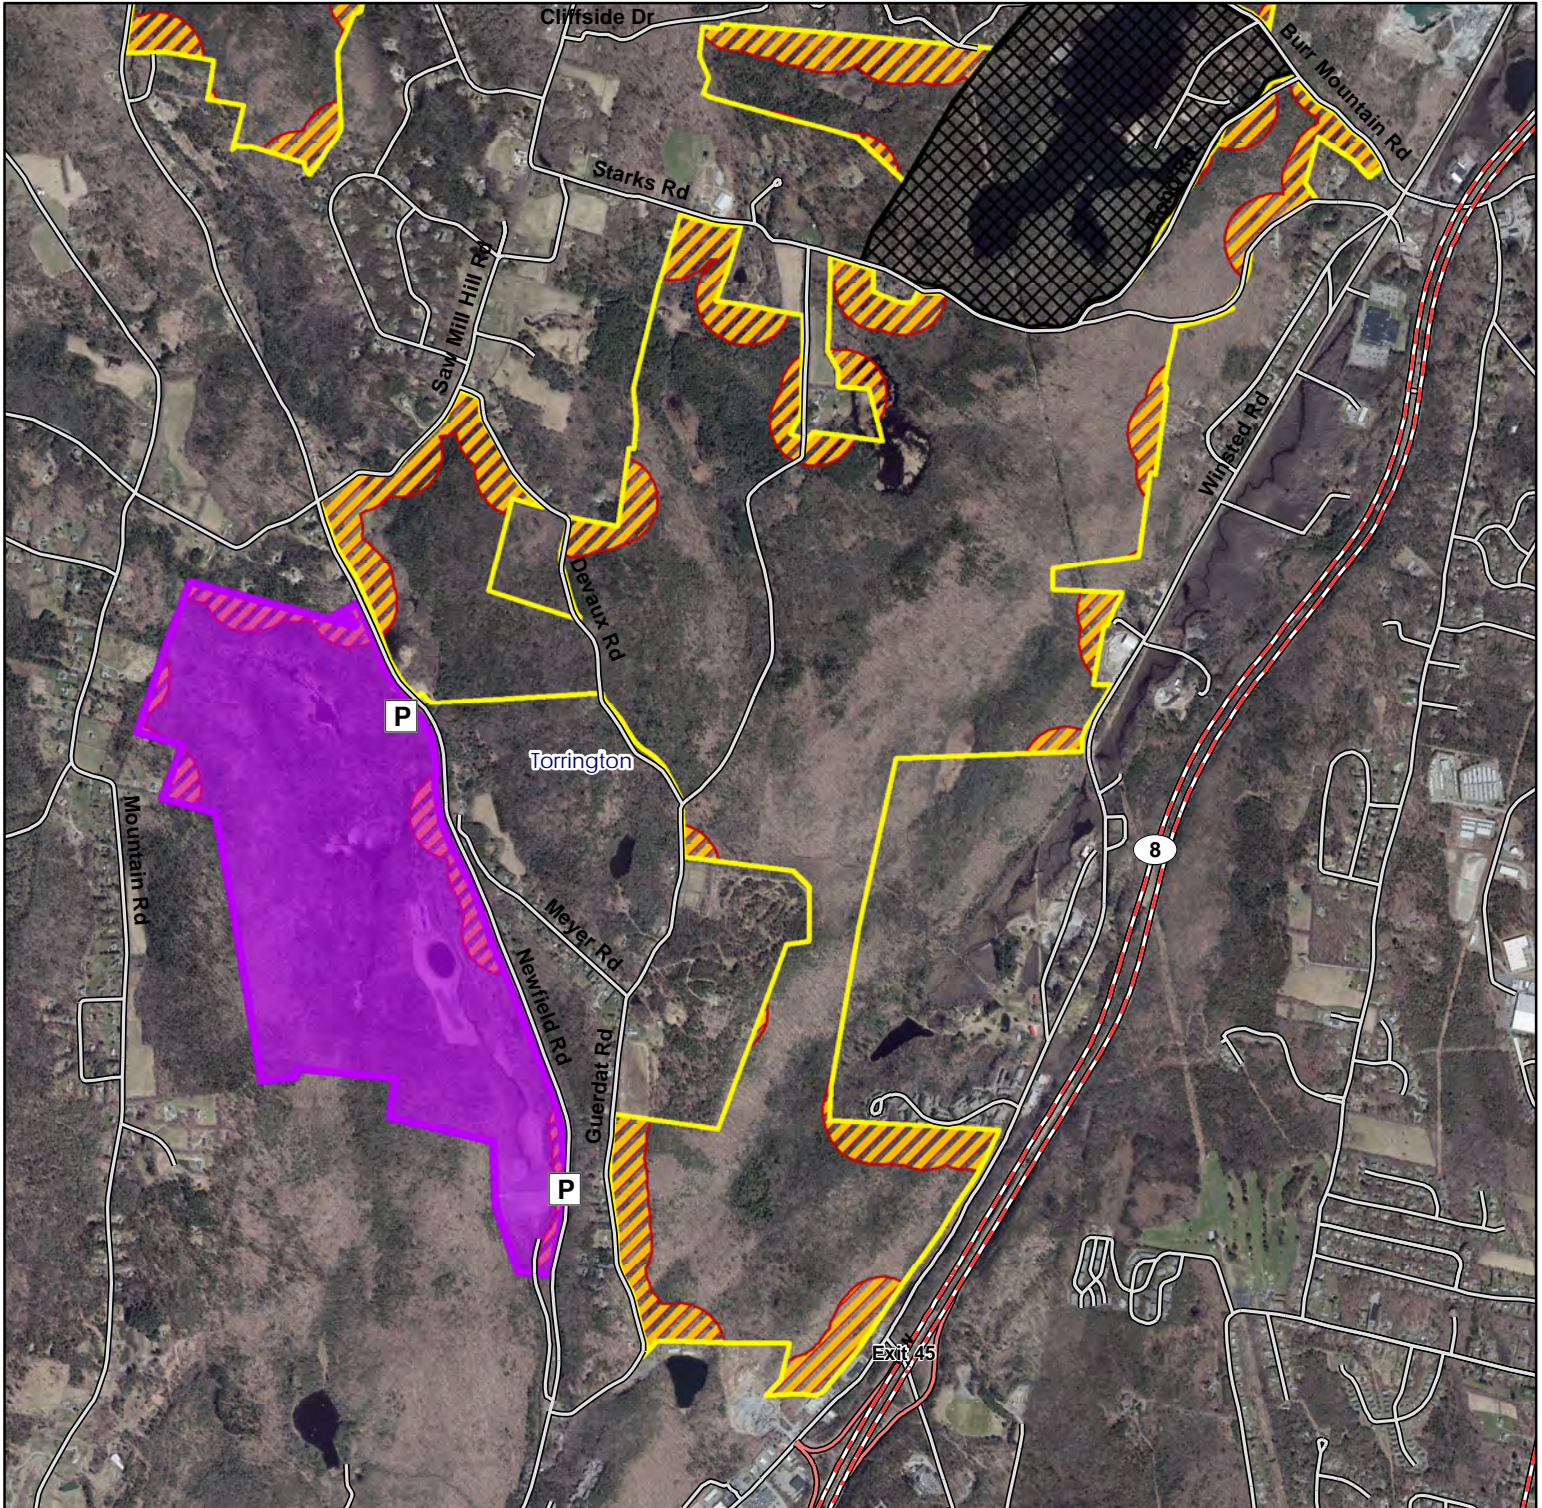

Map Date: September 2023; Ortho 2019

# Paugnut State Forest South

**Location:** Torrington, Winchester

**Description:** 1960 acres, Mixed hardwood forest with hemlock and white pine. Open to all forms of hunting.

**Access:** From Burr Mountain Rd for northern parcel and from Stark Rd., Guerdat Rd. and Burr Mountain Rd. for southern parcel.

**Note:** This map depicts approximation of property boundaries. Please obey all postings.

**Symbols:** Approximate Boundary 500ft Firearms Restriction Zones Burr Pond State Park Closed to Hunting Sunny Brook State Park Parking Area

Map Date: September 2023, Ortho 2019