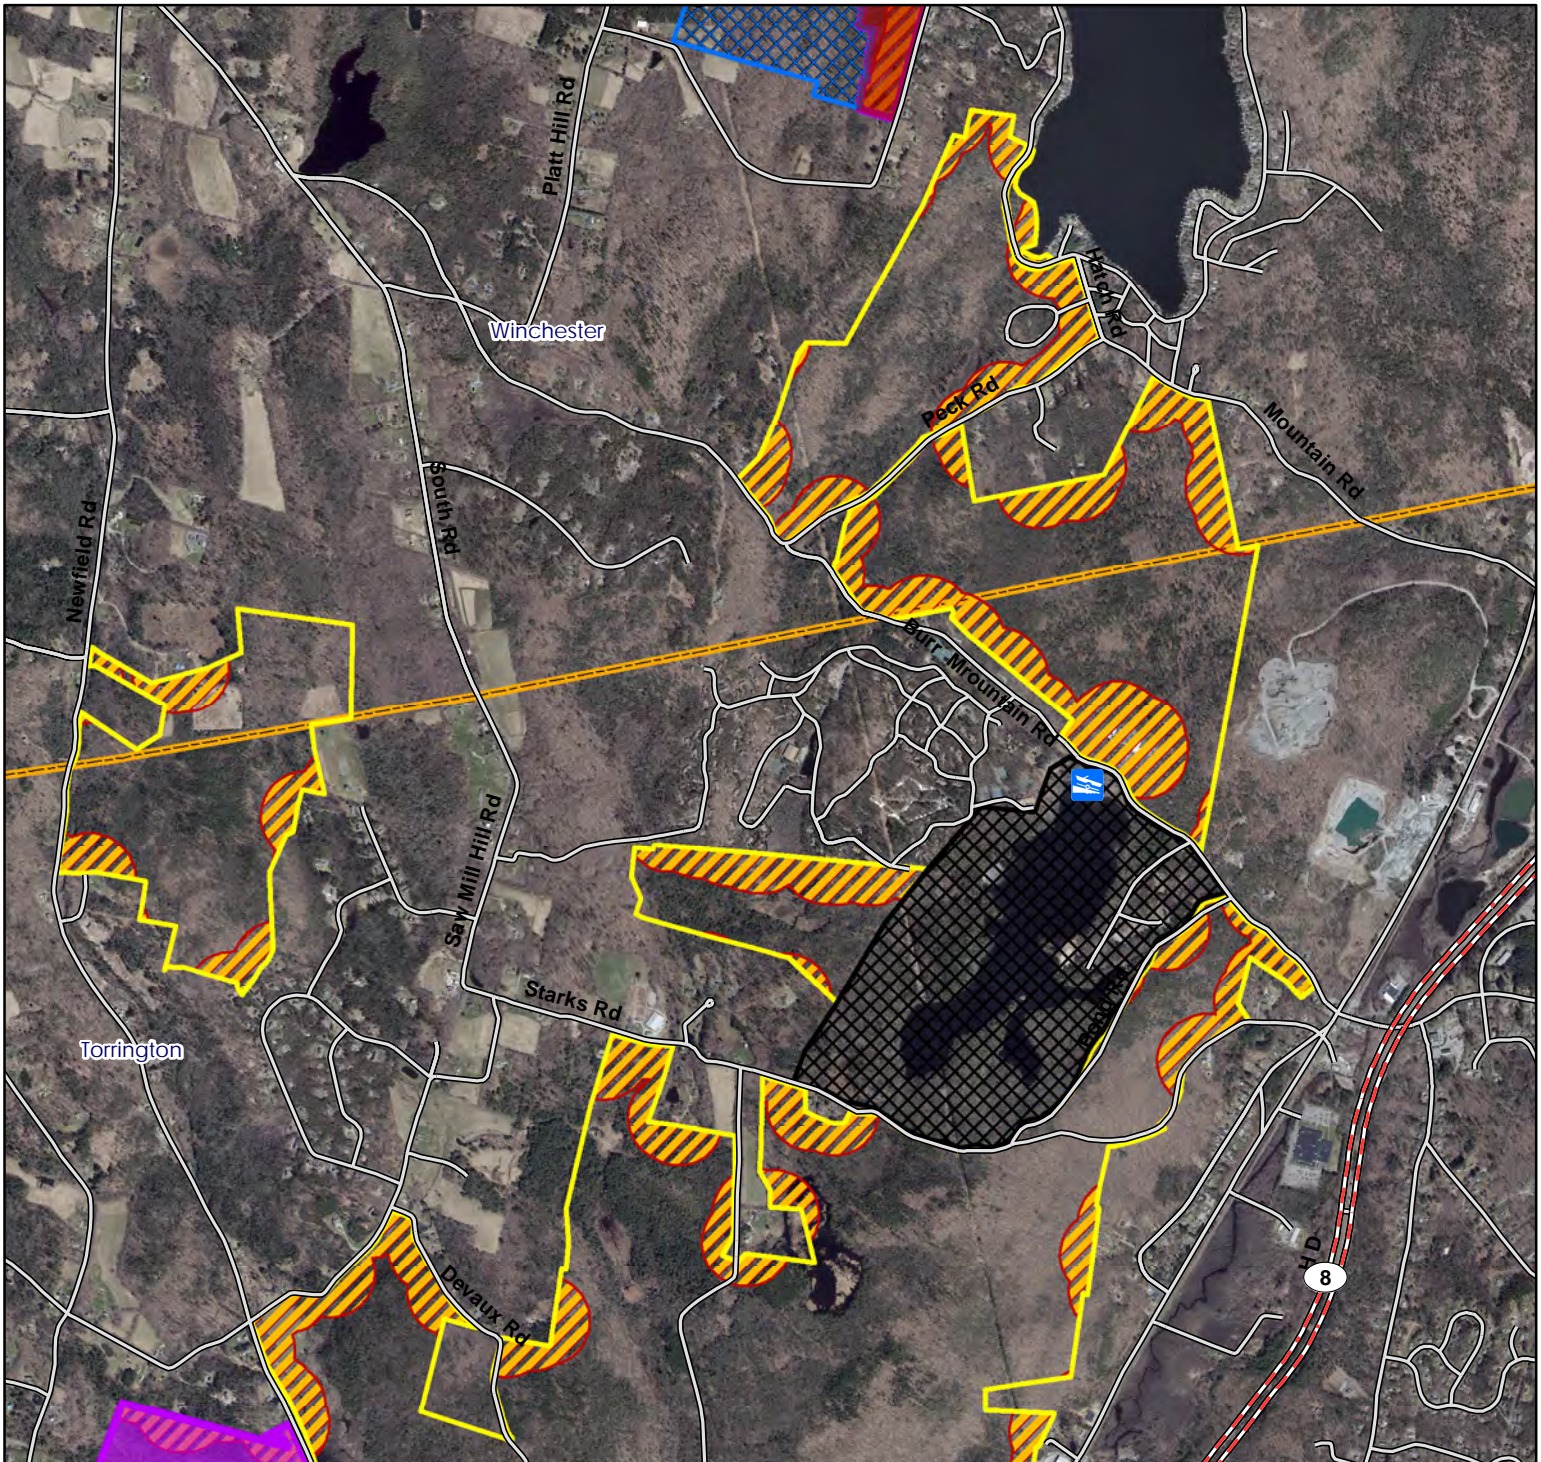

Map Date: September 2023; Ortho 2019

# Paugnut State Forest North

**Location:** Torrington, Winchester

**Description:** 1960 acres, Mixed hardwood forest with hemlock and white pine. Open to all forms of hunting.

**Access:** From Burr Mountain Rd for northern parcel and from Stark Rd., Guerdat Rd. and Burr Mountain Rd. for southern parcel.

**Note:** This map depicts approximation of property boundaries. Please obey all postings.

- Symbols:**
-  Approximate Boundary
  -  500ft Firearms Restriction Zones
  -  Burr Pond State Park Closed to Hunting
  -  Sunny Brook State Park
  -  Sucker Brook Flood Control Area
  -  Platt Hill State Park Closed to Hunting
  -  DEEP Boat Launch