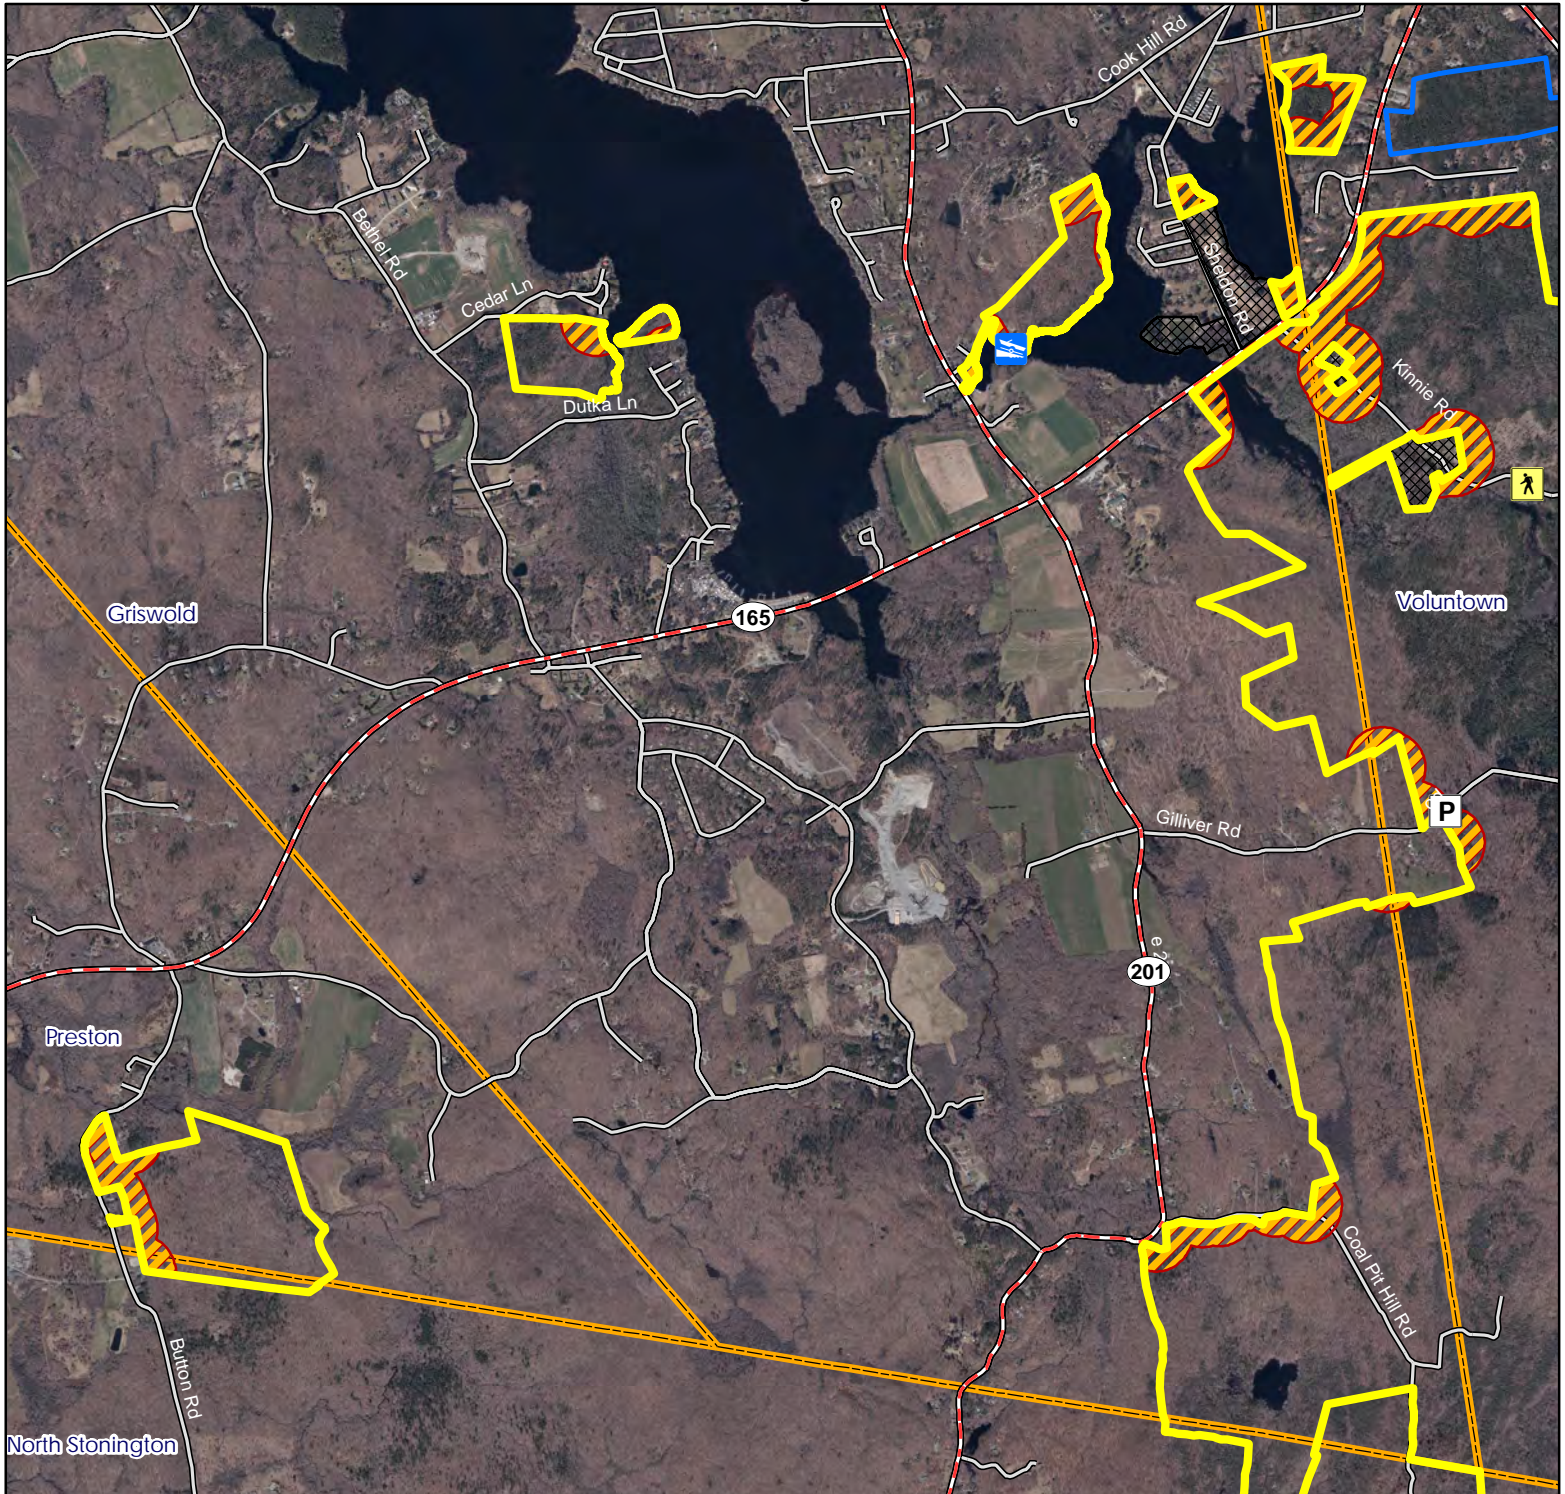

Description: 27,350 total acres. Please note area outlined in blue are archery only for deer, turkey and small game. All other areas outlined in yellow are open to all forms of hunting.

Note: This map depicts an approximation of property boundaries. Please obey all postings.

Symbols: Approximate Boundary 500ft Firearms Restriction Zones Closed to Hunting Trailed Boat Launch Access Point Parking Area

Map Date: April 2025; Ortho 2023

Pachaug State Forest

Griswold- South

Location: Voluntown, Preston, Griswold, and North Stonington

Symbols: Approximate Boundary 500ft Firearms Restriction Zones Closed to Hunting Trailered Boat Launch Parking Area Access Point

Map Date: April 2025; Ortho 2023

Pachaug State Forest

North Stonington

Location: North Stonington, Griswold, Voluntown and Preston