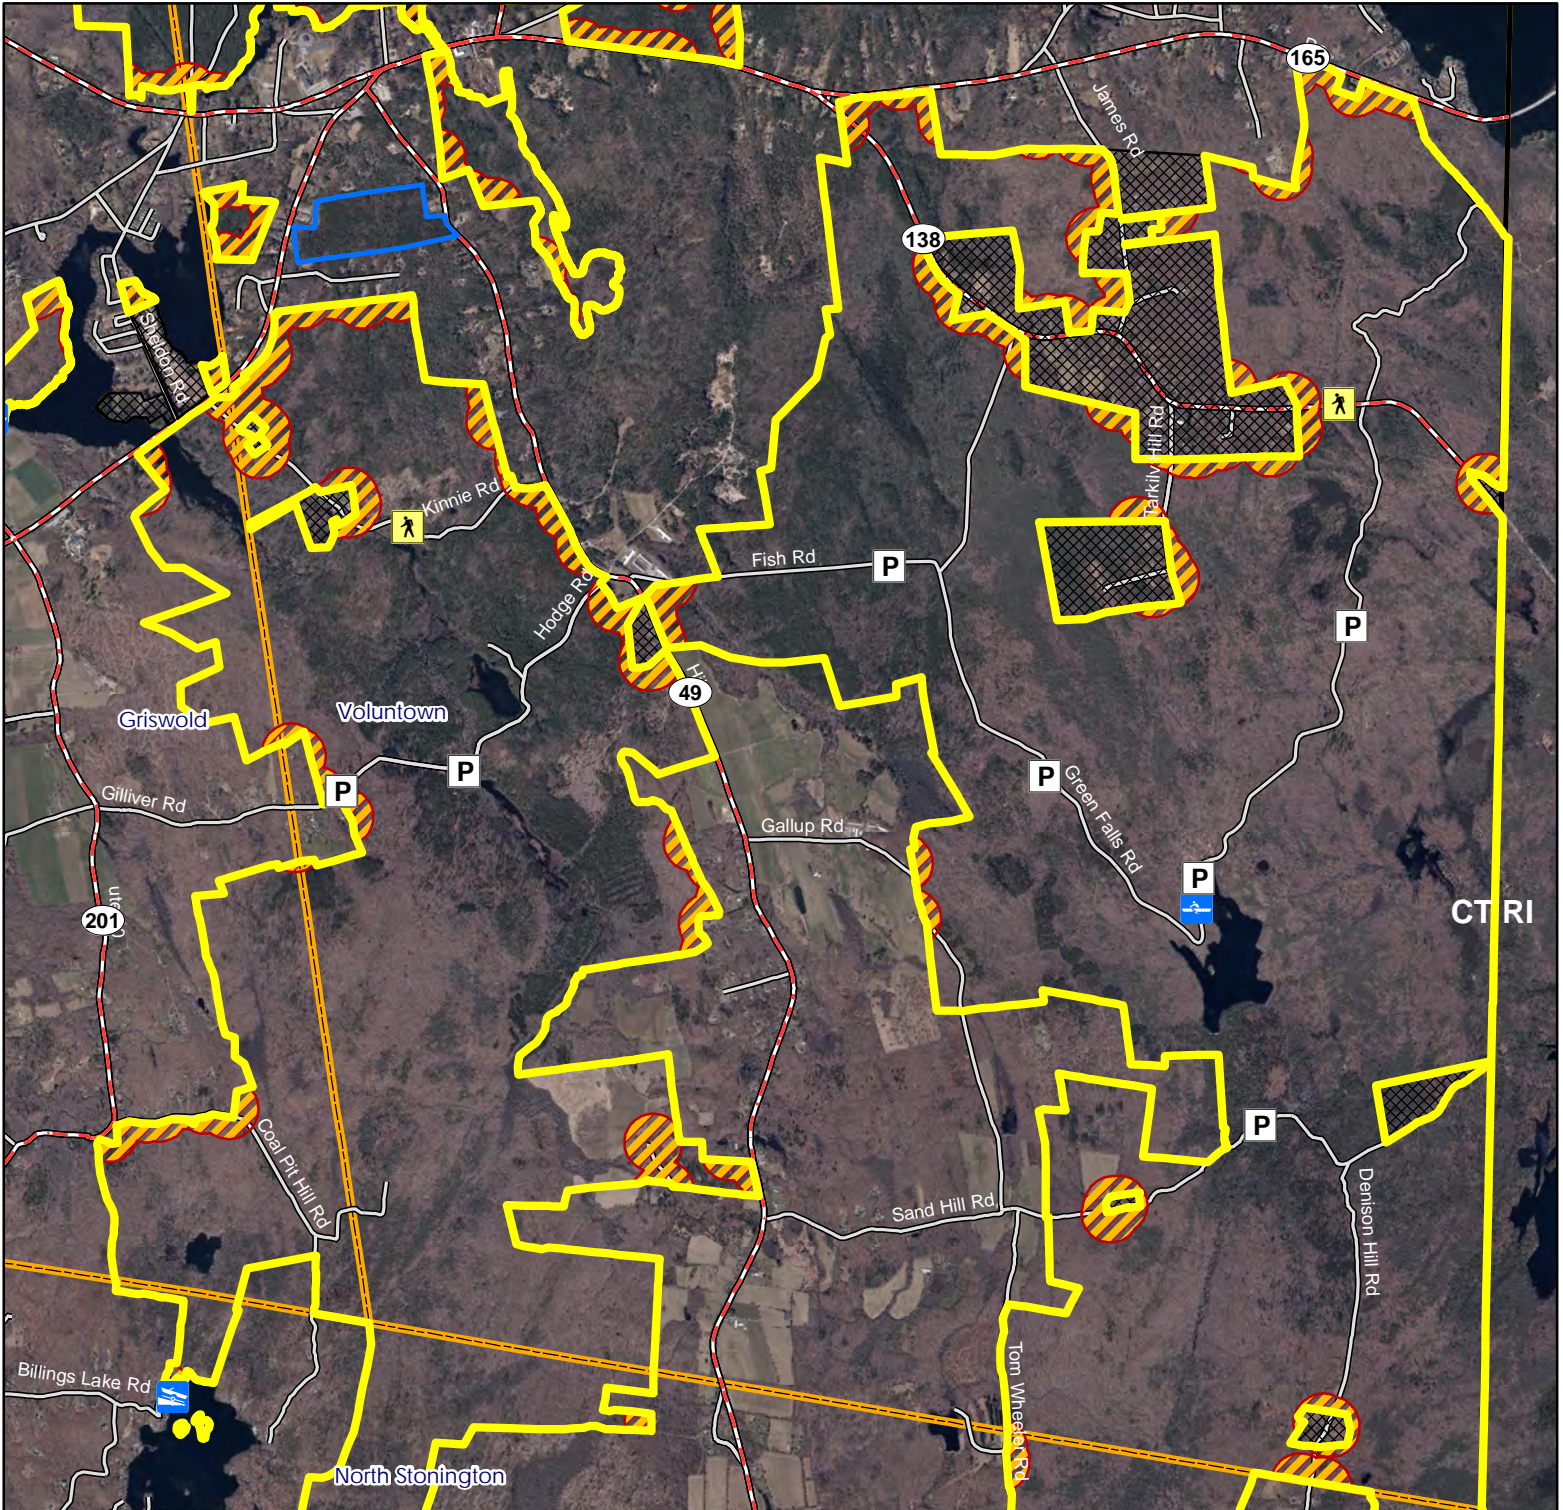

Description: 27,350 total acres. Open to all forms of hunting.

Note: This map depicts an approximation of property boundaries. Please obey all postings.

Symbols: Approximate Boundary 500ft Firearms Restriction Zones Closed to Hunting Parking Area Access Point Trailered Boat Launch

Map Date: April 2025; Ortho 2023

Pachaug State Forest

Voluntown- South

Location: Voluntown, Griswold, and North Stonington

Description: 27,350 total acres. Please note area outlined in blue are archery only for deer, turkey and small game. All other areas outlined in yellow are open to all forms of hunting.

Note: This map depicts an approximation of property boundaries. Please obey all postings.

- Car Top Boat Launch
- Trailer Boat Launch

- Symbols:**
- Approximate Boundary
 - 500ft Firearms Restriction Zones
 - Archery Only
 - Closed to Hunting
 - Parking Area
 - Access Point

Map Date: September 2025; Ortho 2023

Pachaug State Forest

Griswold- North

Location: Plainfield, Grisworld and Voluntown

Description: 27,350 total acres. Open to all forms of hunting.

Note: This map depicts an approximation of property boundaries. Please obey all postings.