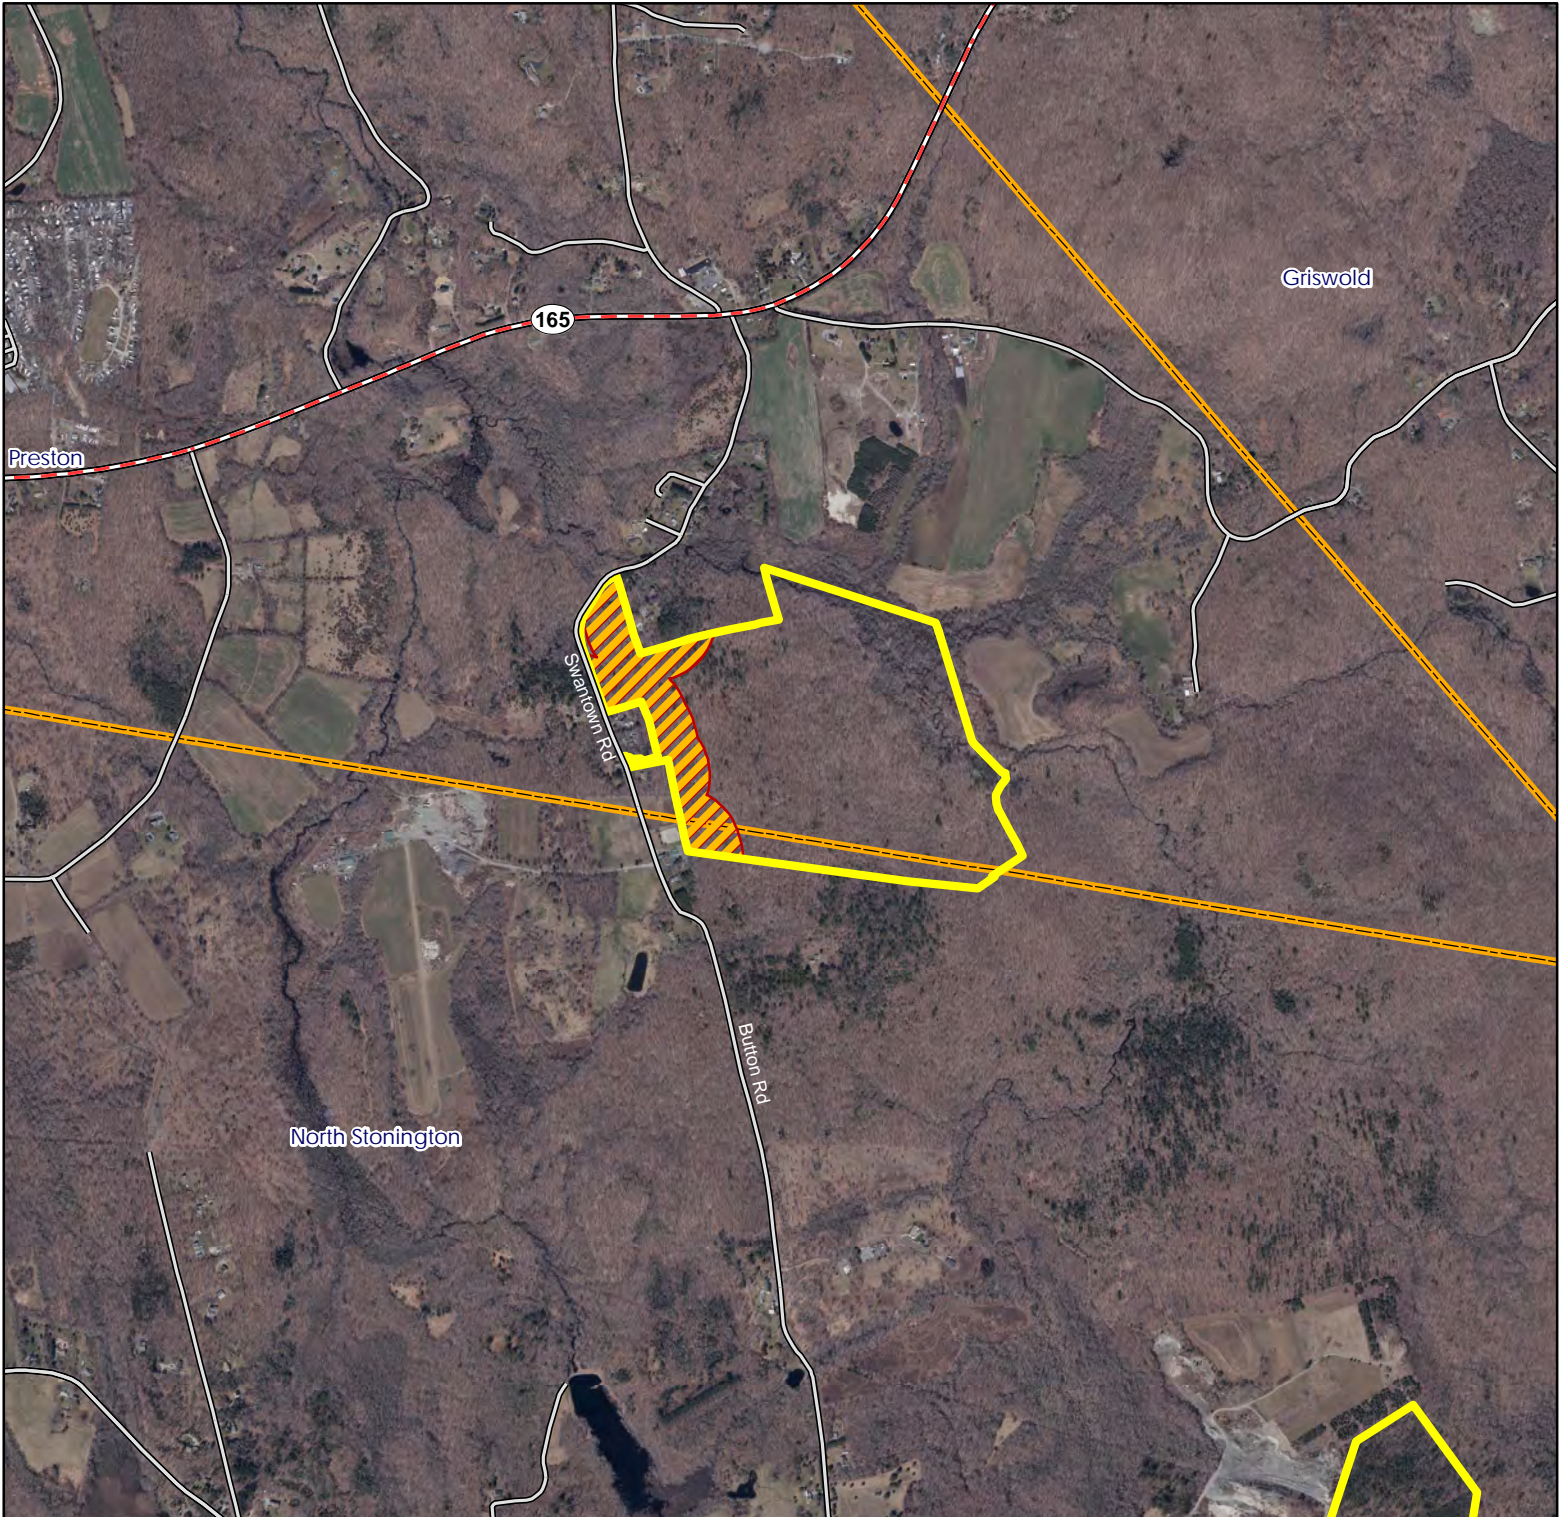

Pachaug State Forest Overview

Location: Plainfield, Sterling, Grisworld, Voluntown, Preston, North Stonington

Description: 27,350 total acres. Please note areas outlined in blue are open to archery only for deer, turkey and small game. All other areas outlined in yellow are open to all forms of hunting.

Description: 27,350 total acres. Open to all forms of hunting

Note: This map depicts an approximation of property boundaries. Please obey all postings.

Symbols: Approximate Boundary 500ft Firearms Restriction Zones Closed to Hunting Trailered Boat Launch Parking Area

Map Date: September 2025; Ortho 2023

Pachaug State Forest

Preston

Location: Preston, Griswold and North Stonington

Description: 27,350 total acres. Open to all forms of hunting.

Note: This map depicts an approximation of property boundaries. Please obey all postings.

Symbols: Approximate Boundary 500ft Firearms Restriction Zones

Map Date: April 2025; Ortho 2023