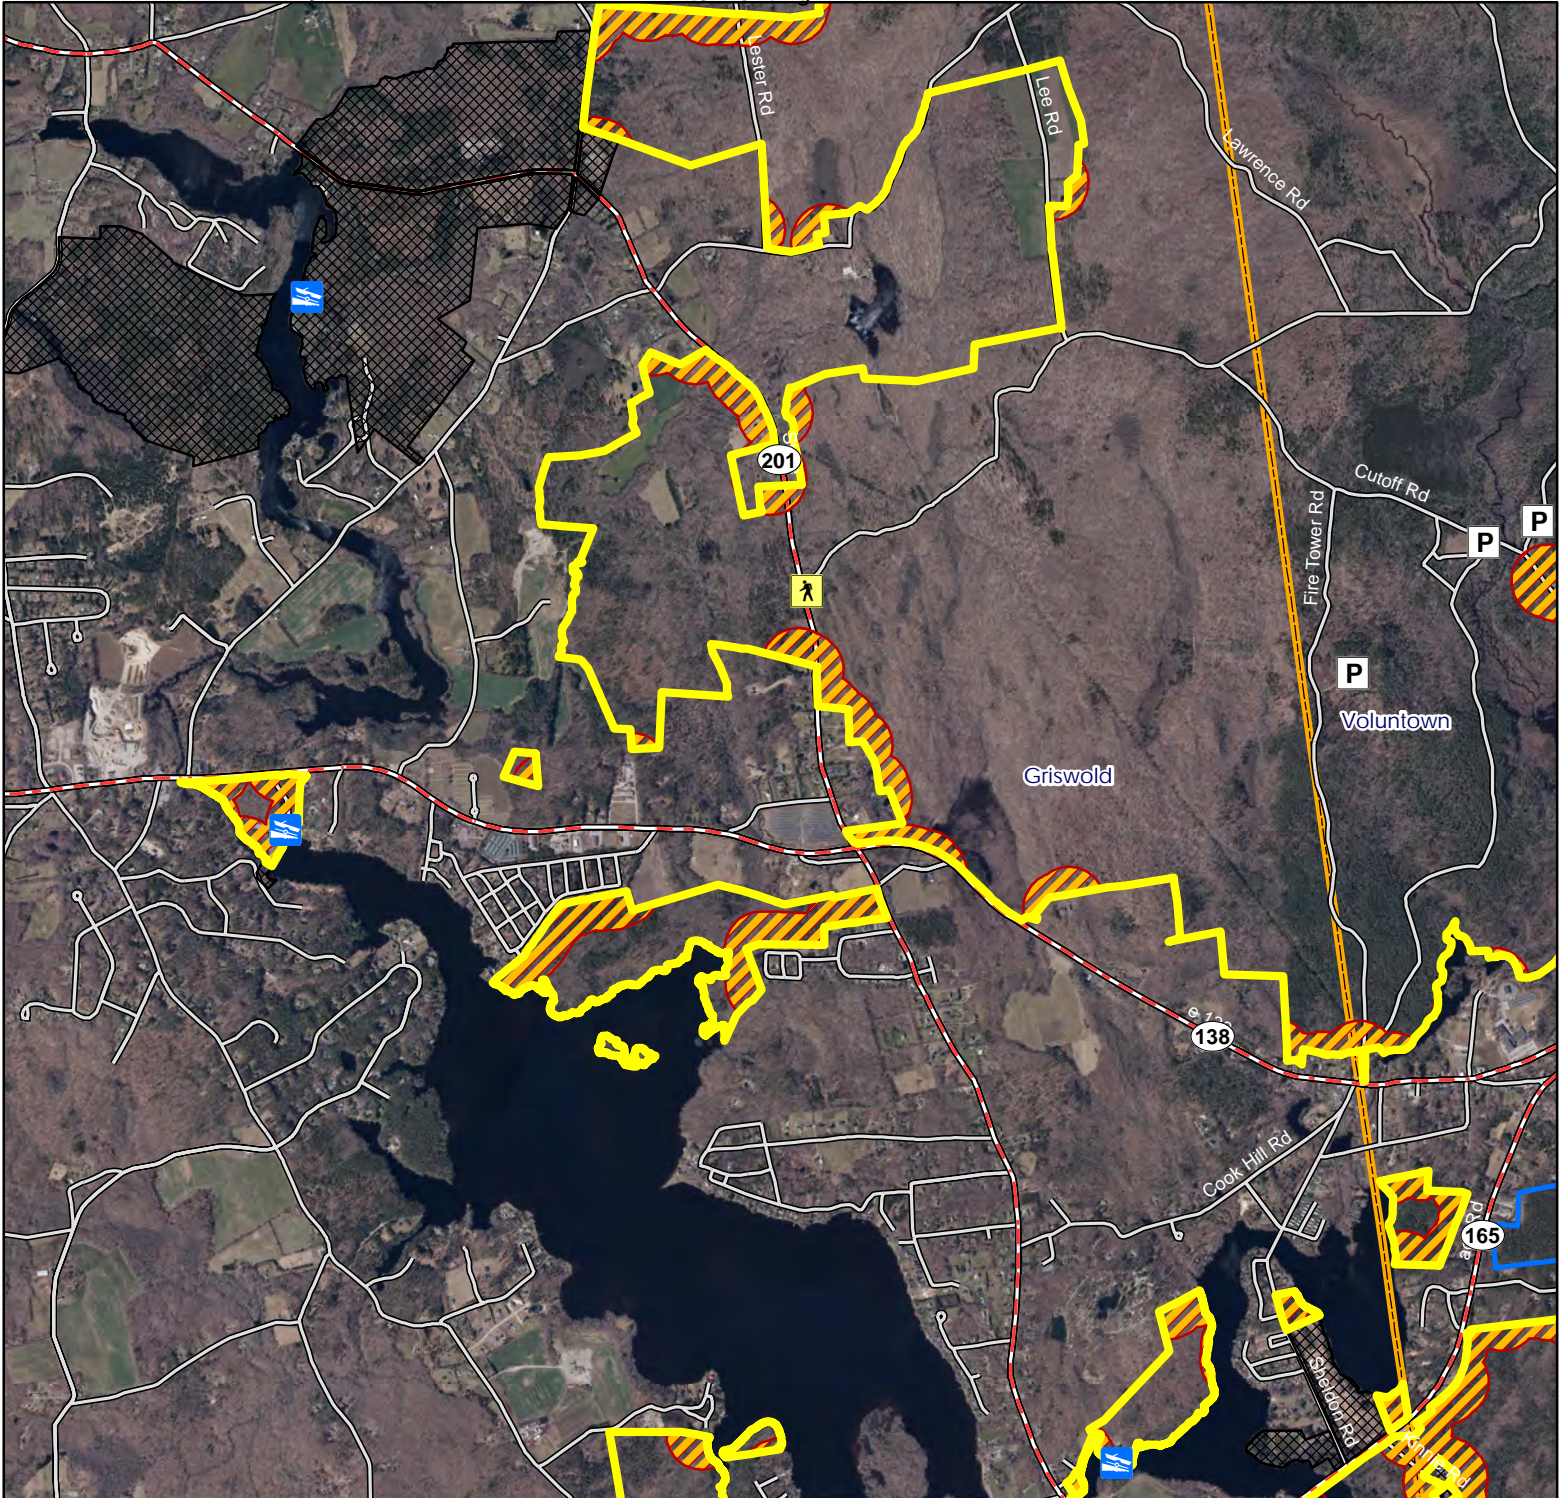

Map Date: September 2025; Ortho 2023

Pachaug State Forest

Griswold- North

Location: Plainfield, Grisworld and Voluntown

Description: 27,350 total acres. Open to all forms of hunting.

Note: This map depicts an approximation of property boundaries. Please obey all postings.

Symbols: Approximate Boundary 500ft Firearms Restriction Zones Closed to Hunting Traveled Boat Launch Parking Area Access Point

Map Date: April 2025; Ortho 2023

Pachaug State Forest

Griswold- Central

Location: Voluntown and Griswold

Description: 27,350 total acres. Please note area outlined in blue are archery only for deer, turkey and small game. All other areas outlined in yellow are open to all forms of hunting.

Note: This map depicts an approximation of property boundaries. Please obey all postings.

Symbols: Approximate Boundary 500ft Firearms Restriction Zones Closed to Hunting Trailed Boat Launch Access Point Parking Area

Map Date: April 2025; Ortho 2023

Pachaug State Forest

Griswold- South

Location: Voluntown, Preston, Griswold, and North Stonington