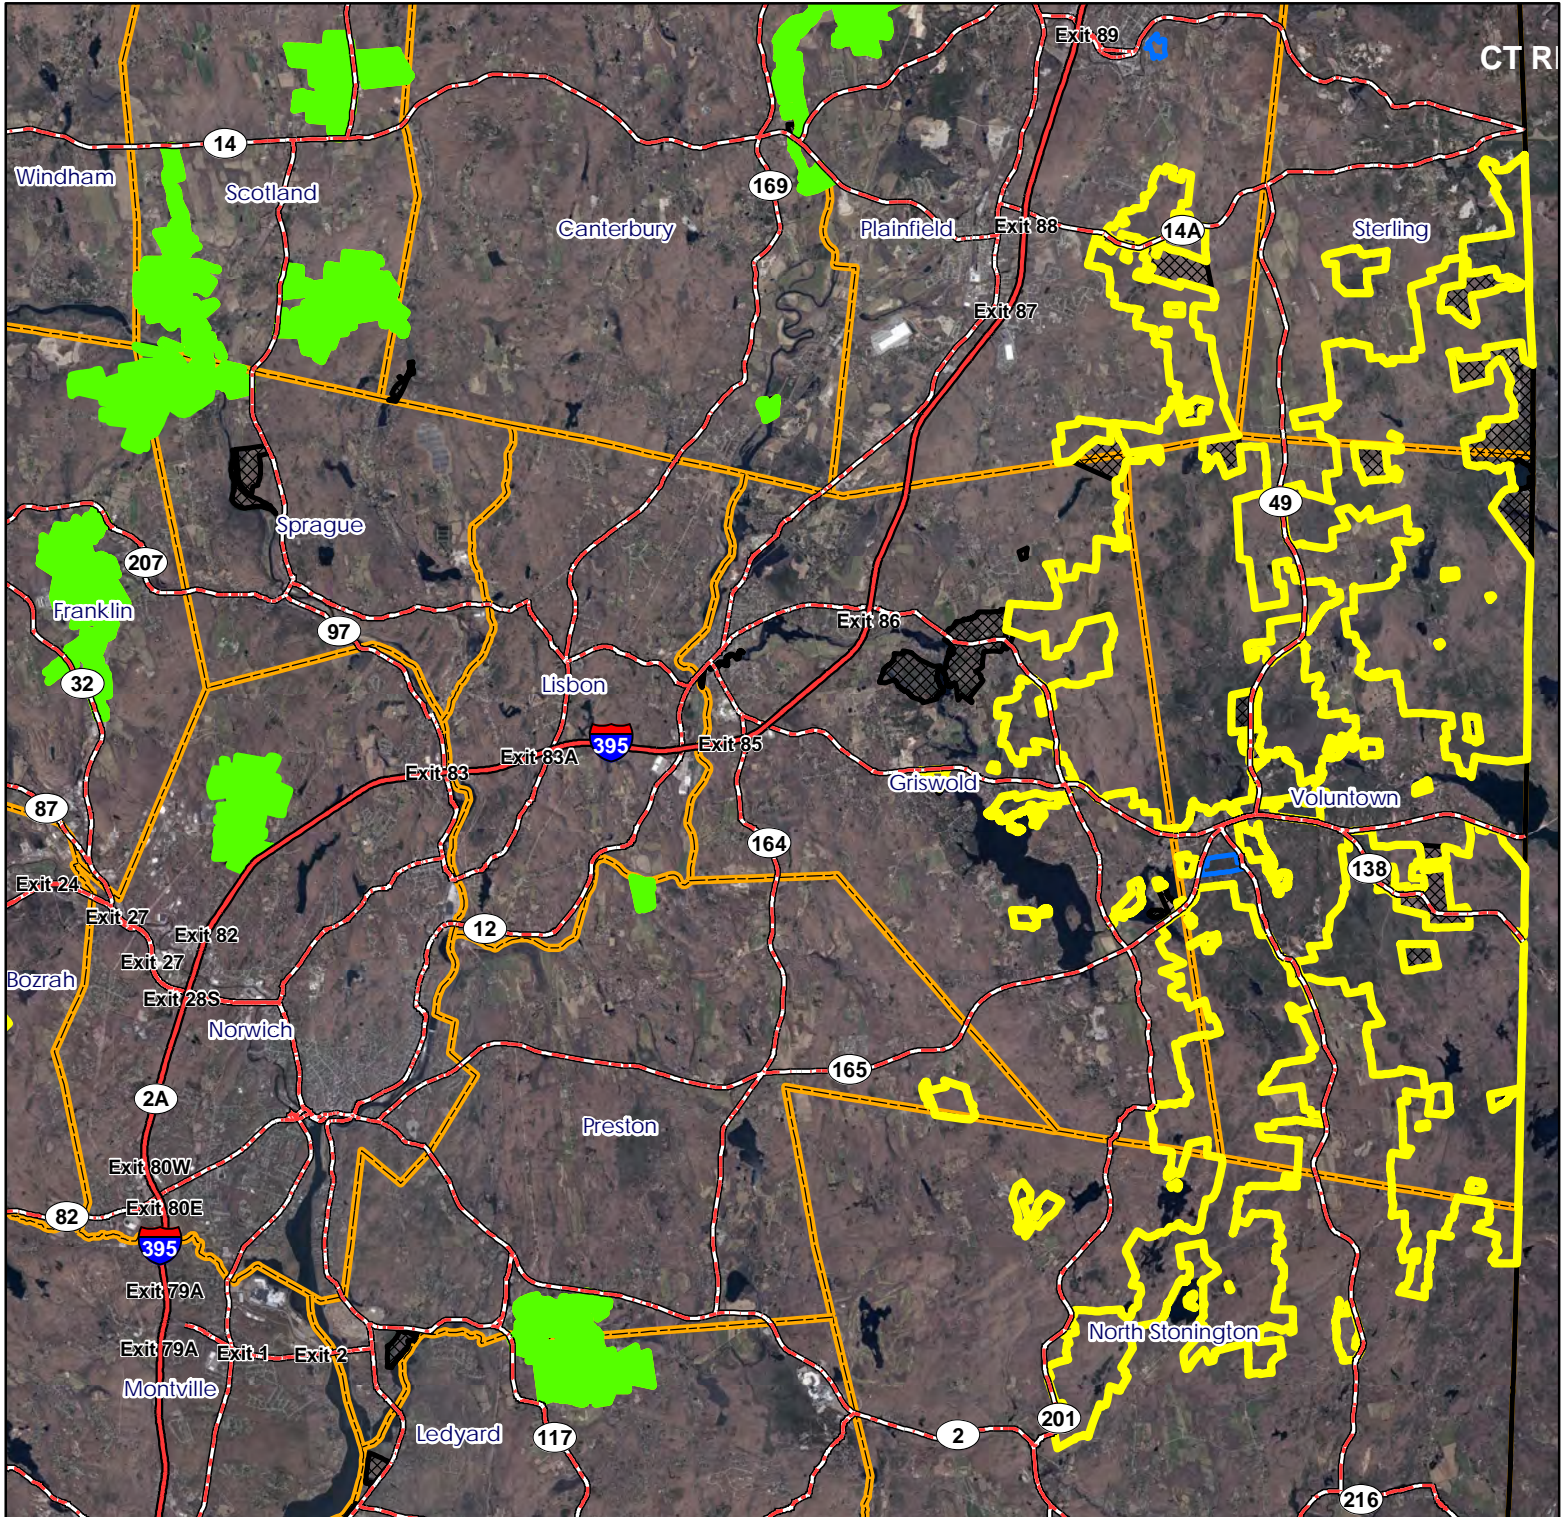

Pachaug State Forest Overview

Location: Plainfield, Sterling, Grisworld, Voluntown, Preston, North Stonington

Description: 27,350 total acres. Please note areas outlined in blue are open to archery only for deer, turkey and small game. All other areas outlined in yellow are open to all forms of hunting.

Note: This map depicts an approximation of property boundaries. Please obey all postings.

Symbols: Approximate Boundary Archery Only Closed to Hunting Other Areas Open to Hunting: Please see other maps for details

Map Date: September 2025; Ortho 2023

13,000 6,500 0 13,000 Feet

Pachaug State Forest

Plainfield

Location: Plainfield, Sterling, Voluntown

Description: 27,350 total acres. Please note areas outlined in blue are archery only for deer, turkey and small game. All other areas outlined in yellow are open to all forms of hunting.

Description: 27,350 total acres. Open to all forms of hunting.

Note: This map depicts an approximation of property boundaries. Please obey all postings.

Symbols: Approximate Boundary 500ft Firearms Restriction Zones Closed to Hunting Parking Area Access Point Trailered Boat Launch