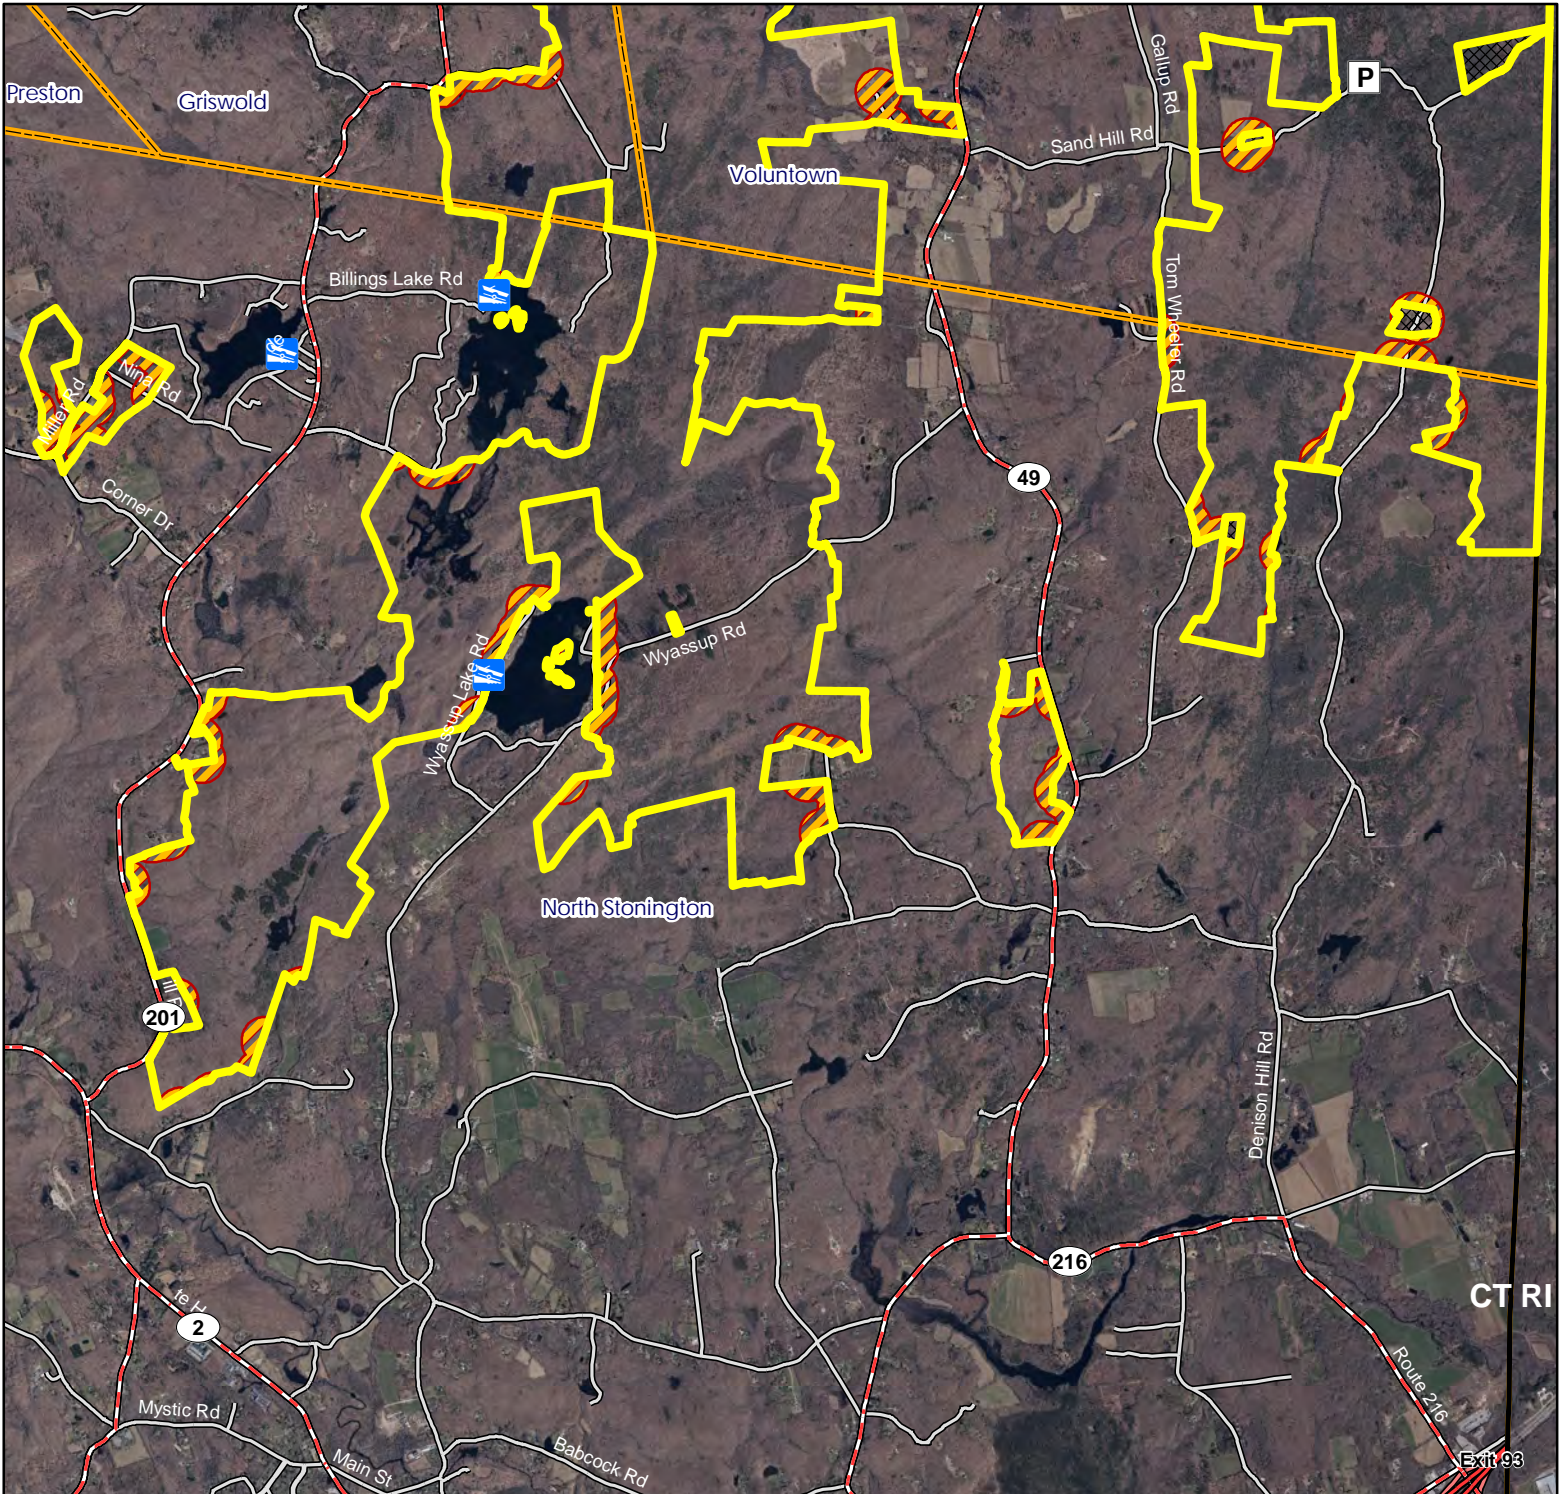

Symbols: Approximate Boundary 500ft Firearms Restriction Zones Closed to Hunting Trailed Boat Launch Access Point Parking Area

Map Date: April 2025; Ortho 2023

Pachaug State Forest

Griswold- South

Location: Voluntown, Preston, Griswold, and North Stonington

Description: 27,350 total acres. Please note area outlined in blue are archery only for deer, turkey and small game. All other areas outlined in yellow are open to all forms of hunting.

Note: This map depicts an approximation of property boundaries. Please obey all postings.

Symbols: Approximate Boundary 500ft Firearms Restriction Zones Closed to Hunting Trailered Boat Launch Parking Area Access Point

Map Date: April 2025; Ortho 2023

Pachaug State Forest

North Stonington

Location: North Stonington, Griswold, Voluntown and Preston

Description: 27,350 total acres. Open to all forms of hunting

Note: This map depicts an approximation of property boundaries. Please obey all postings.

Symbols: Approximate Boundary 500ft Firearms Restriction Zones Closed to Hunting Trailered Boat Launch Parking Area