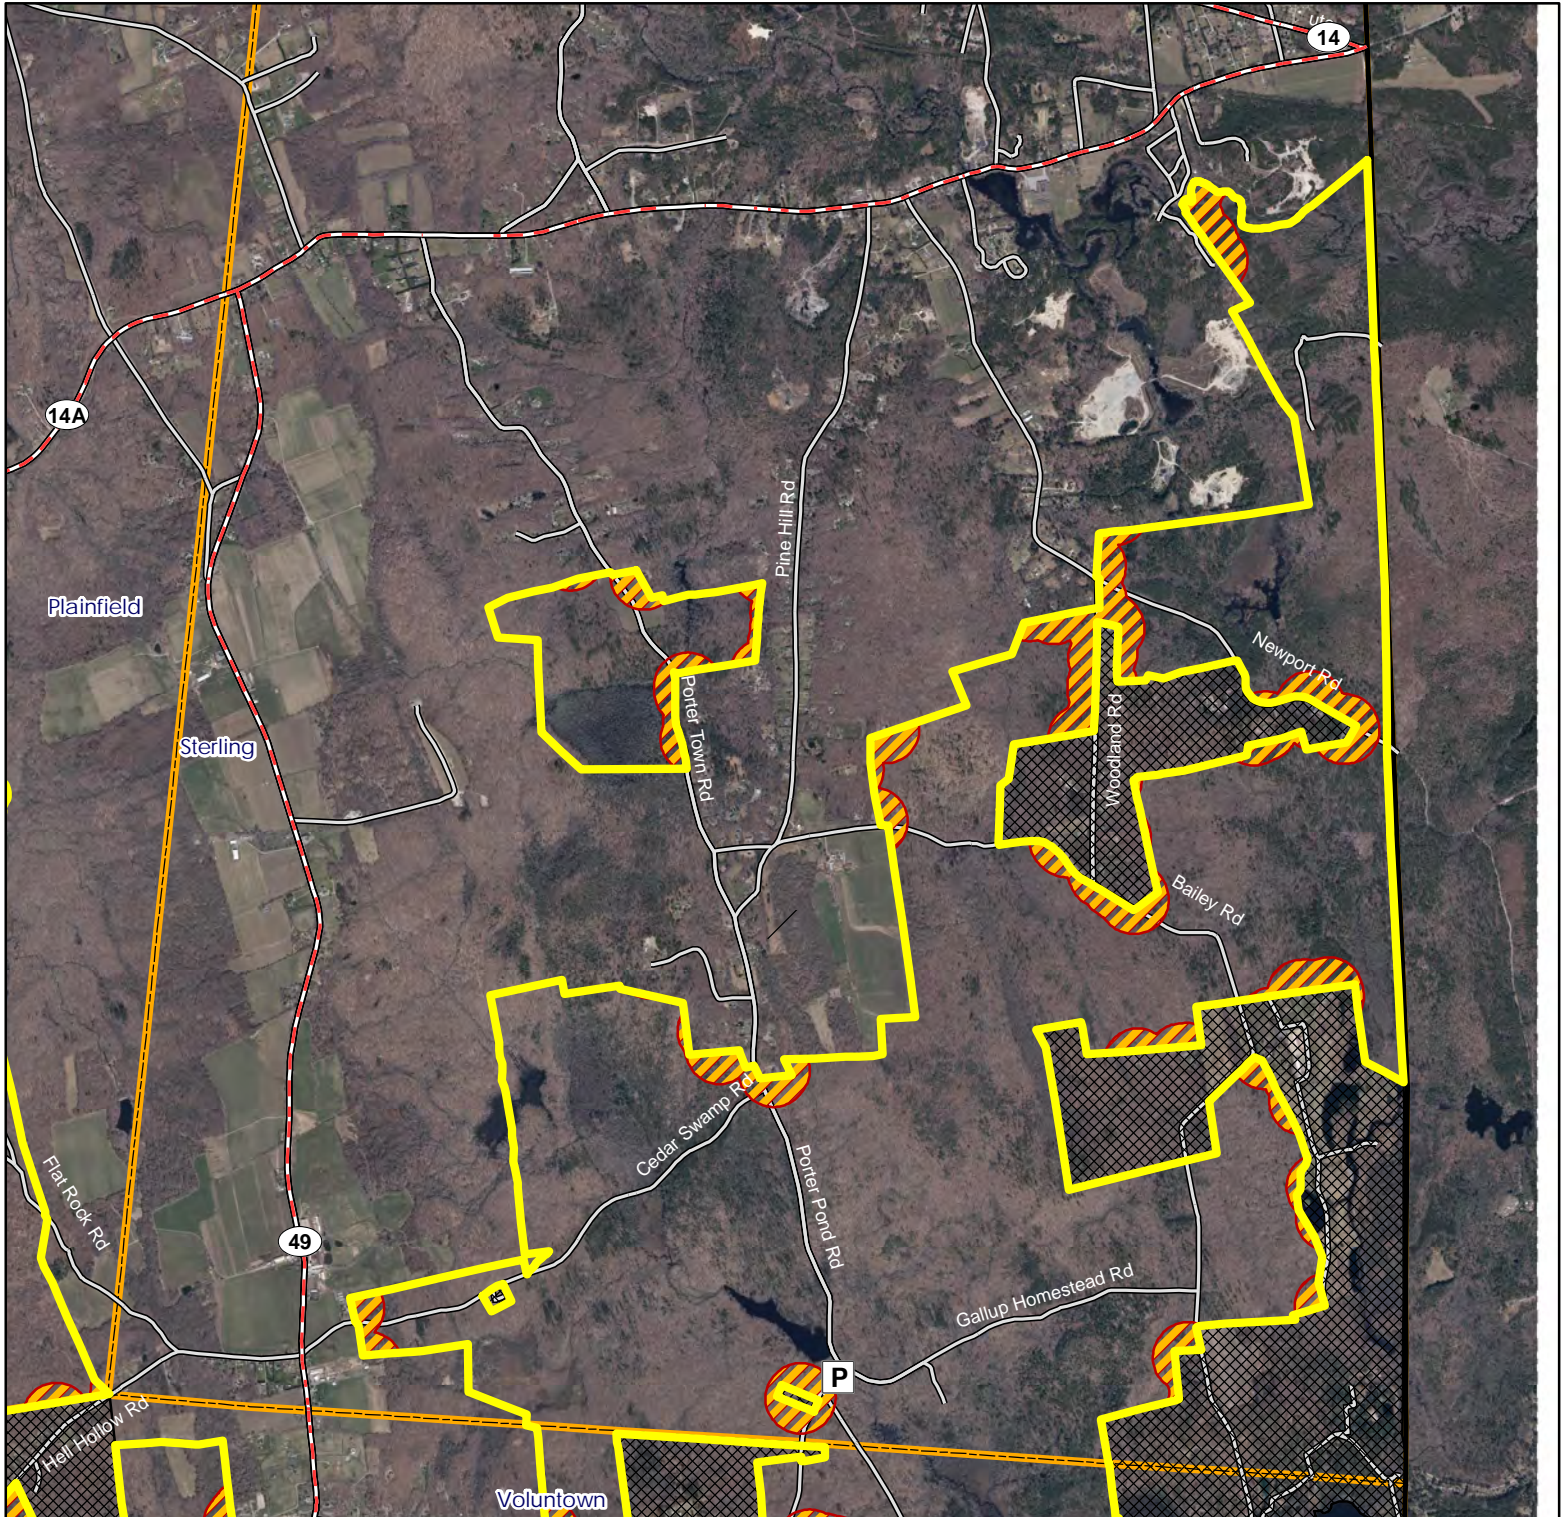

Note: This map depicts an approximation of property boundaries. Please obey all postings.

Symbols: Approximate Boundary Archery Only 500ft Firearms Restriction Zones Closed to Hunting Parking Area

Map Date: April 2025; Ortho 2023

4,100 2,050 0 4,100 Feet

Pachaug State Forest

Sterling

Location: Plainfield, Sterling, and Voluntown,

Description: 27,350 total acres. Open to all forms of hunting.

Note: This map depicts an approximation of property boundaries. Please obey all postings.

Symbols: Approximate Boundary 500ft Firearms Restriction Zones Closed to Hunting Parking Area

Map Date: April 2025; Ortho 2023

Pachaug State Forest

Voluntown- North

Location: Voluntown, Plainfield, Sterling and Griswold

Description: 27,350 total acres. Open to all forms of hunting.

Note: This map depicts an approximation of property boundaries. Please obey all postings.

Symbols: Approximate Boundary 500ft Firearms Restriction Zones Closed to Hunting Parking Area Access Point Trailered Boat Launch