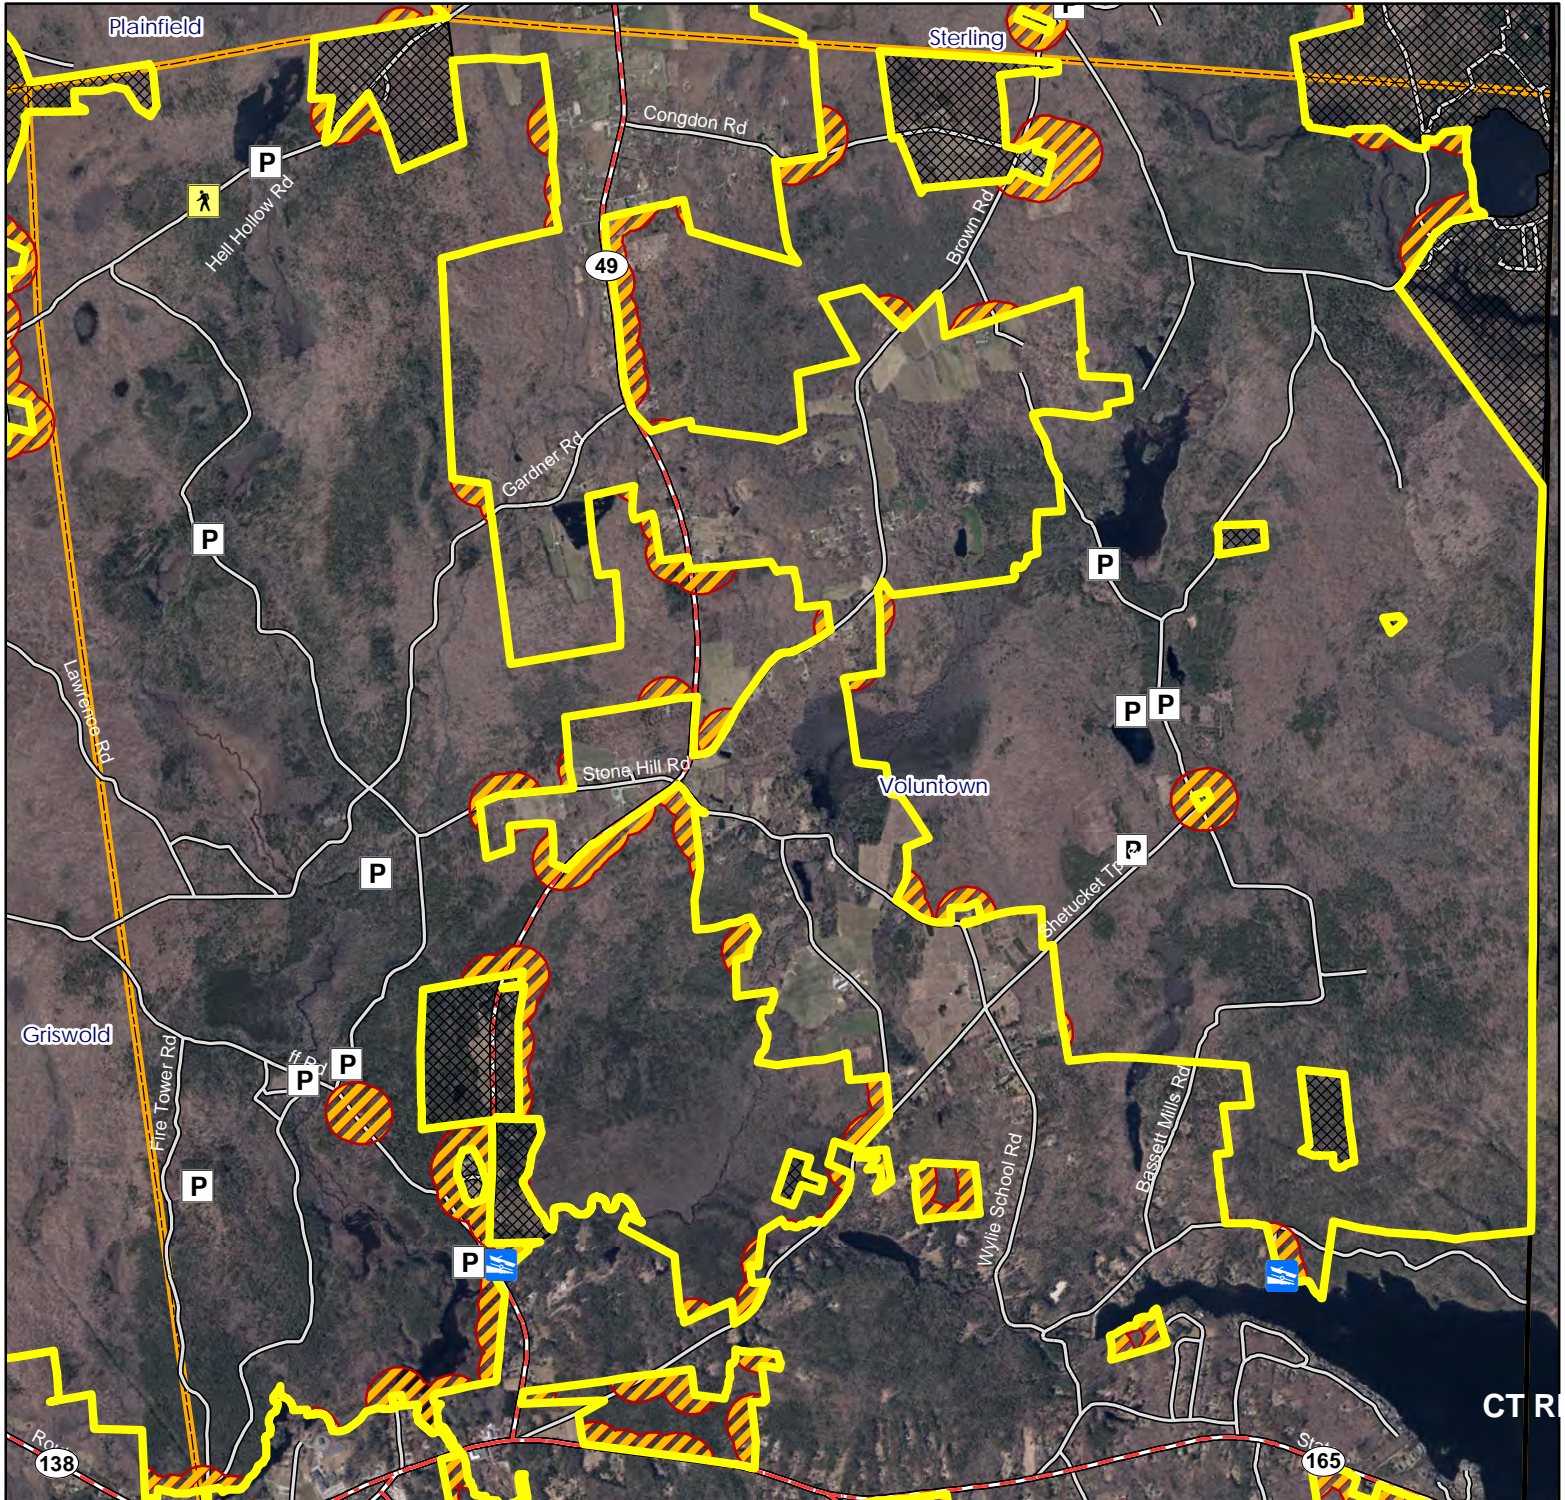

4,100 2,050 0 4,100 Feet

Pachaug State Forest

Sterling

Location: Plainfield, Sterling, and Voluntown,

Description: 27,350 total acres. Open to all forms of hunting.

Note: This map depicts an approximation of property boundaries. Please obey all postings.

Symbols: Approximate Boundary 500ft Firearms Restriction Zones Closed to Hunting Parking Area

Map Date: April 2025; Ortho 2023

Pachaug State Forest

Voluntown- North

Location: Voluntown, Plainfield, Sterling and Griswold

Description: 27,350 total acres. Open to all forms of hunting.

Note: This map depicts an approximation of property boundaries. Please obey all postings.

Symbols: Approximate Boundary 500ft Firearms Restriction Zones Closed to Hunting Parking Area Access Point Trailered Boat Launch

Map Date: April 2025; Ortho 2023

Pachaug State Forest

Voluntown- South

Location: Voluntown, Griswold, and North Stonington

Description: 27,350 total acres. Please note area outlined in blue are archery only for deer, turkey and small game. All other areas outlined in yellow are open to all forms of hunting.