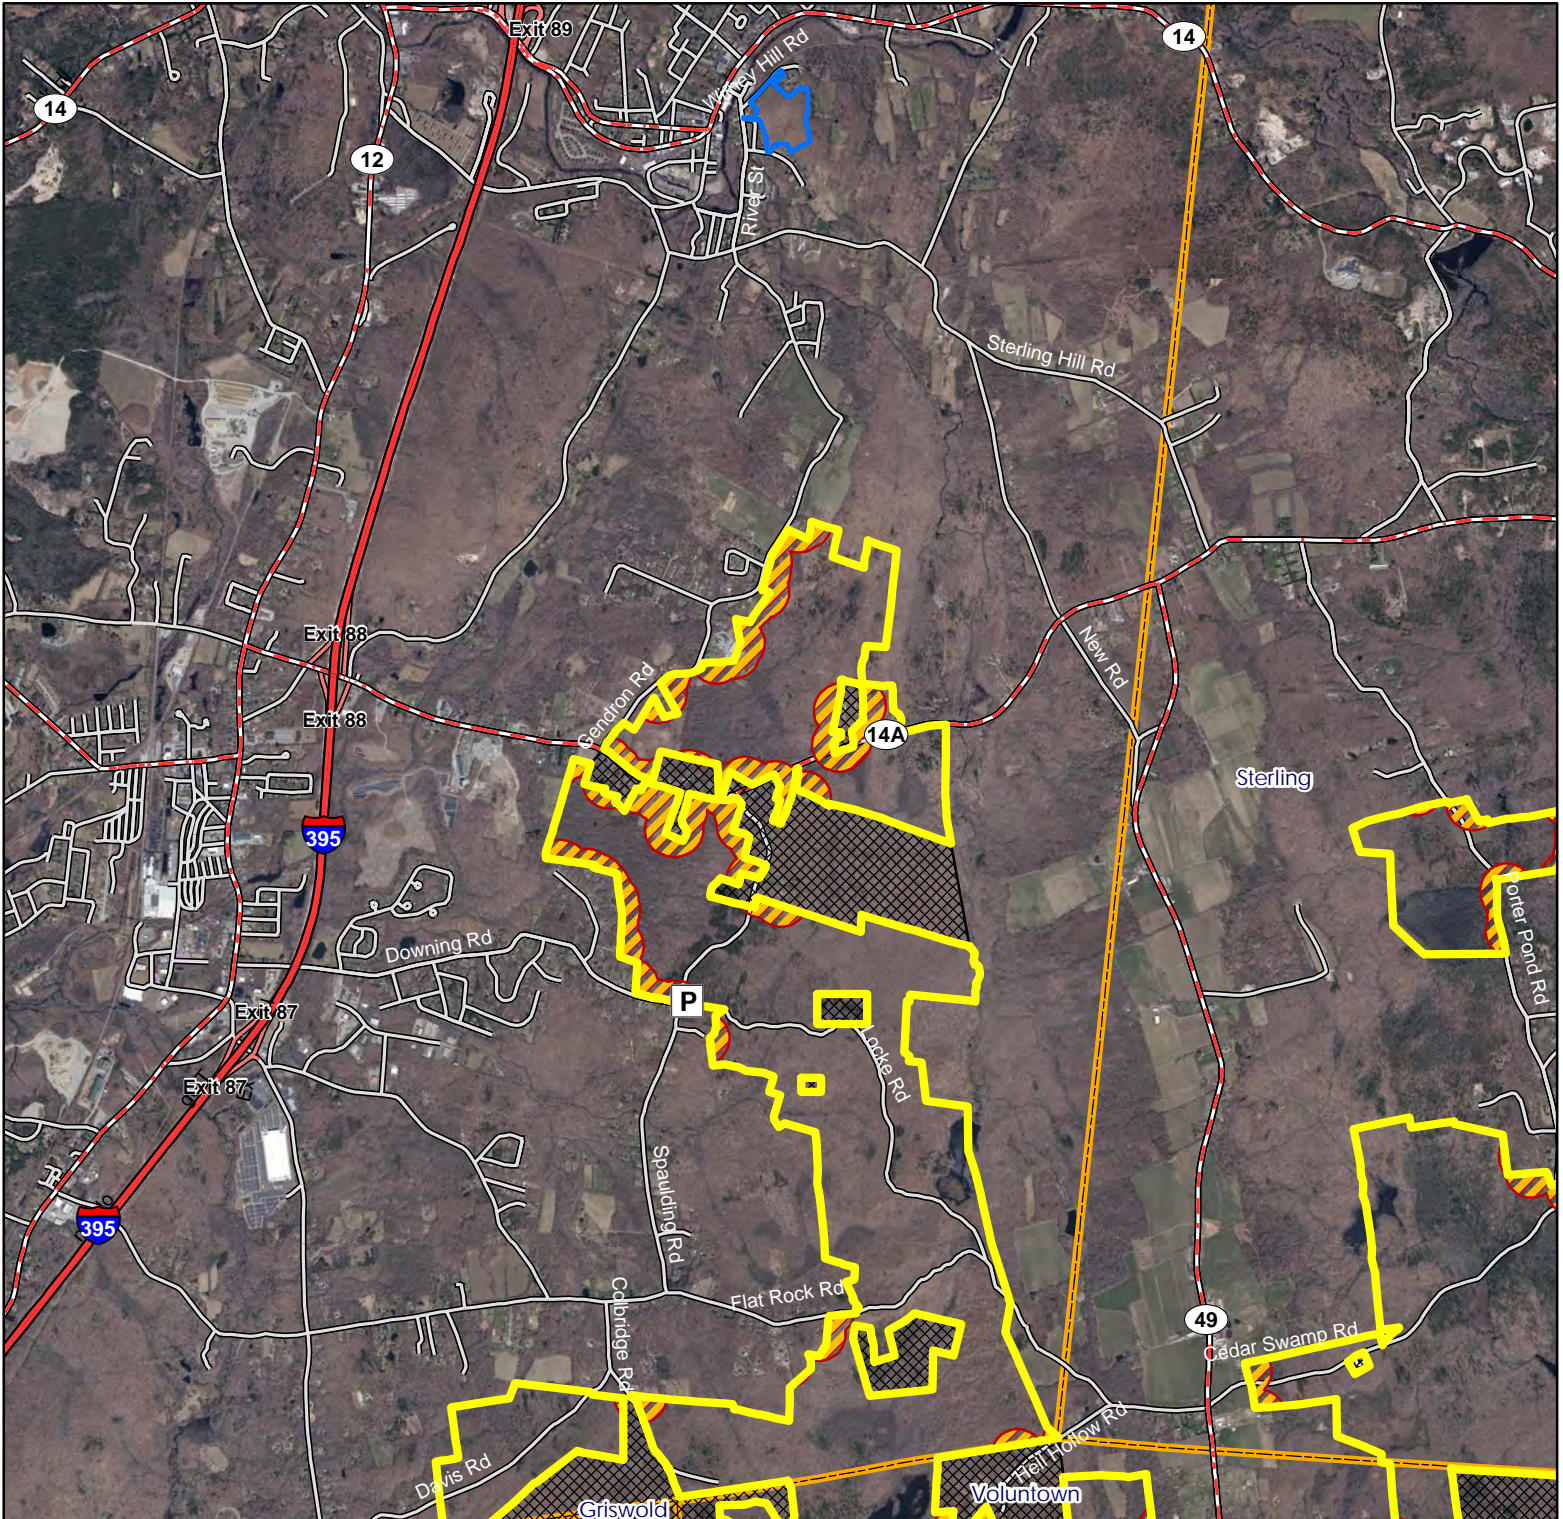

Pachaug State Forest Overview

Location: Plainfield, Sterling, Grisworld, Voluntown, Preston, North Stonington

Description: 27,350 total acres. Please note areas outlined in blue are open to archery only for deer, turkey and small game. All other areas outlined in yellow are open to all forms of hunting.

Note: This map depicts an approximation of property boundaries. Please obey all postings.

Symbols: Approximate Boundary Archery Only Closed to Hunting Other Areas Open to Hunting: Please see other maps for details

Map Date: September 2025; Ortho 2023

13,000 6,500 0 13,000 Feet

Pachaug State Forest

Plainfield

Location: Plainfield, Sterling, Voluntown

Description: 27,350 total acres. Please note areas outlined in blue are archery only for deer, turkey and small game. All other areas outlined in yellow are open to all forms of hunting.

Note: This map depicts an approximation of property boundaries. Please obey all postings.

Symbols: Approximate Boundary Archery Only 500ft Firearms Restriction Zones Closed to Hunting Parking Area

Map Date: April 2025; Ortho 2023