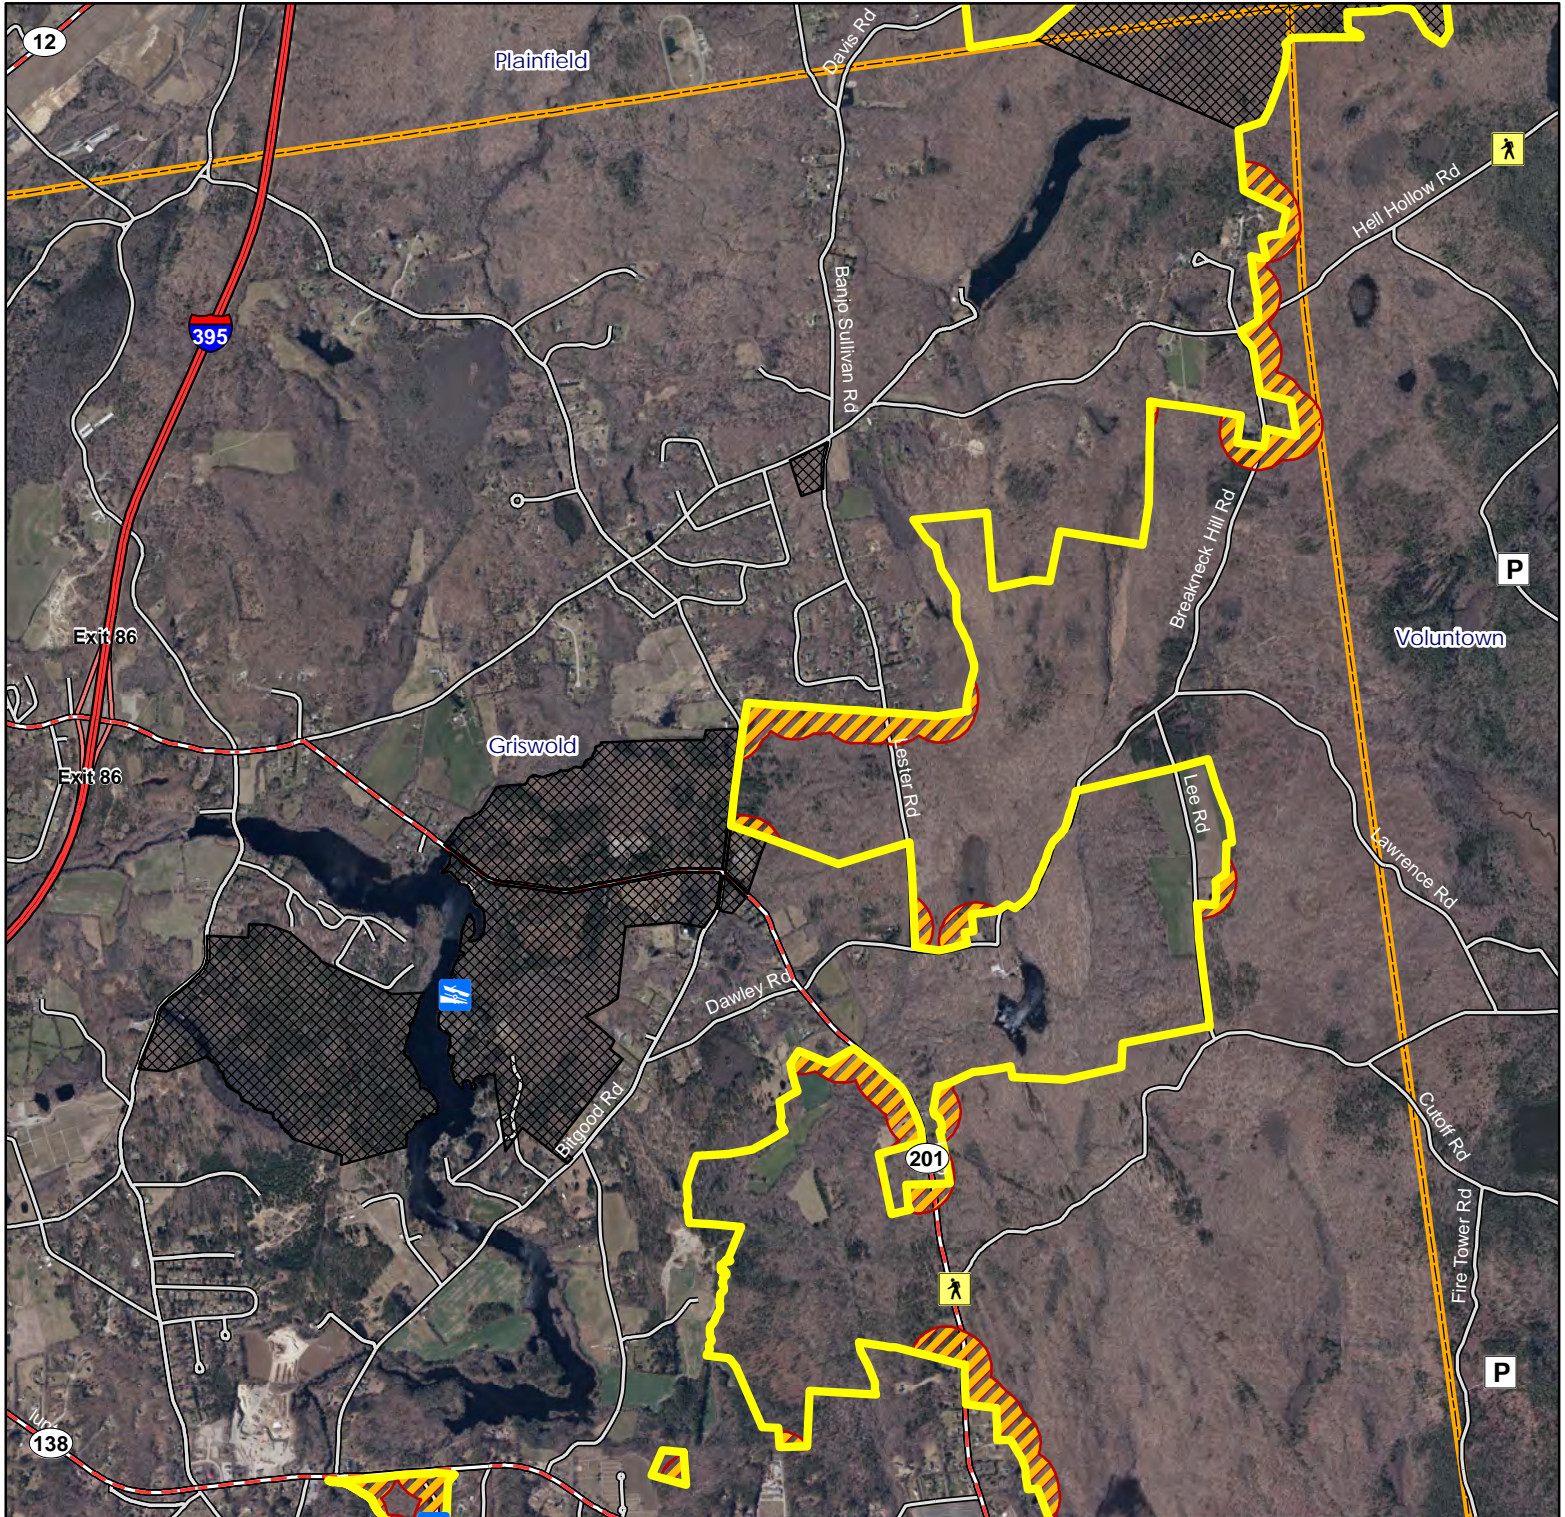

Note: This map depicts an approximation of property boundaries. Please obey all postings.

- Car Top Boat Launch
- Trailer Boat Launch

- Symbols:**
- Approximate Boundary
 - 500ft Firearms Restriction Zones
 - Archery Only
 - Closed to Hunting
 - Parking Area
 - Access Point

Map Date: September 2025; Ortho 2023

Pachaug State Forest

Griswold- North

Location: Plainfield, Grisworld and Voluntown

Description: 27,350 total acres. Open to all forms of hunting.

Note: This map depicts an approximation of property boundaries. Please obey all postings.

Symbols: Approximate Boundary 500ft Firearms Restriction Zones Closed to Hunting Traveled Boat Launch Parking Area Access Point

Map Date: April 2025; Ortho 2023

Pachaug State Forest

Griswold- Central

Location: Voluntown and Griswold

Description: 27,350 total acres. Please note area outlined in blue are archery only for deer, turkey and small game. All other areas outlined in yellow are open to all forms of hunting.

Note: This map depicts an approximation of property boundaries. Please obey all postings.