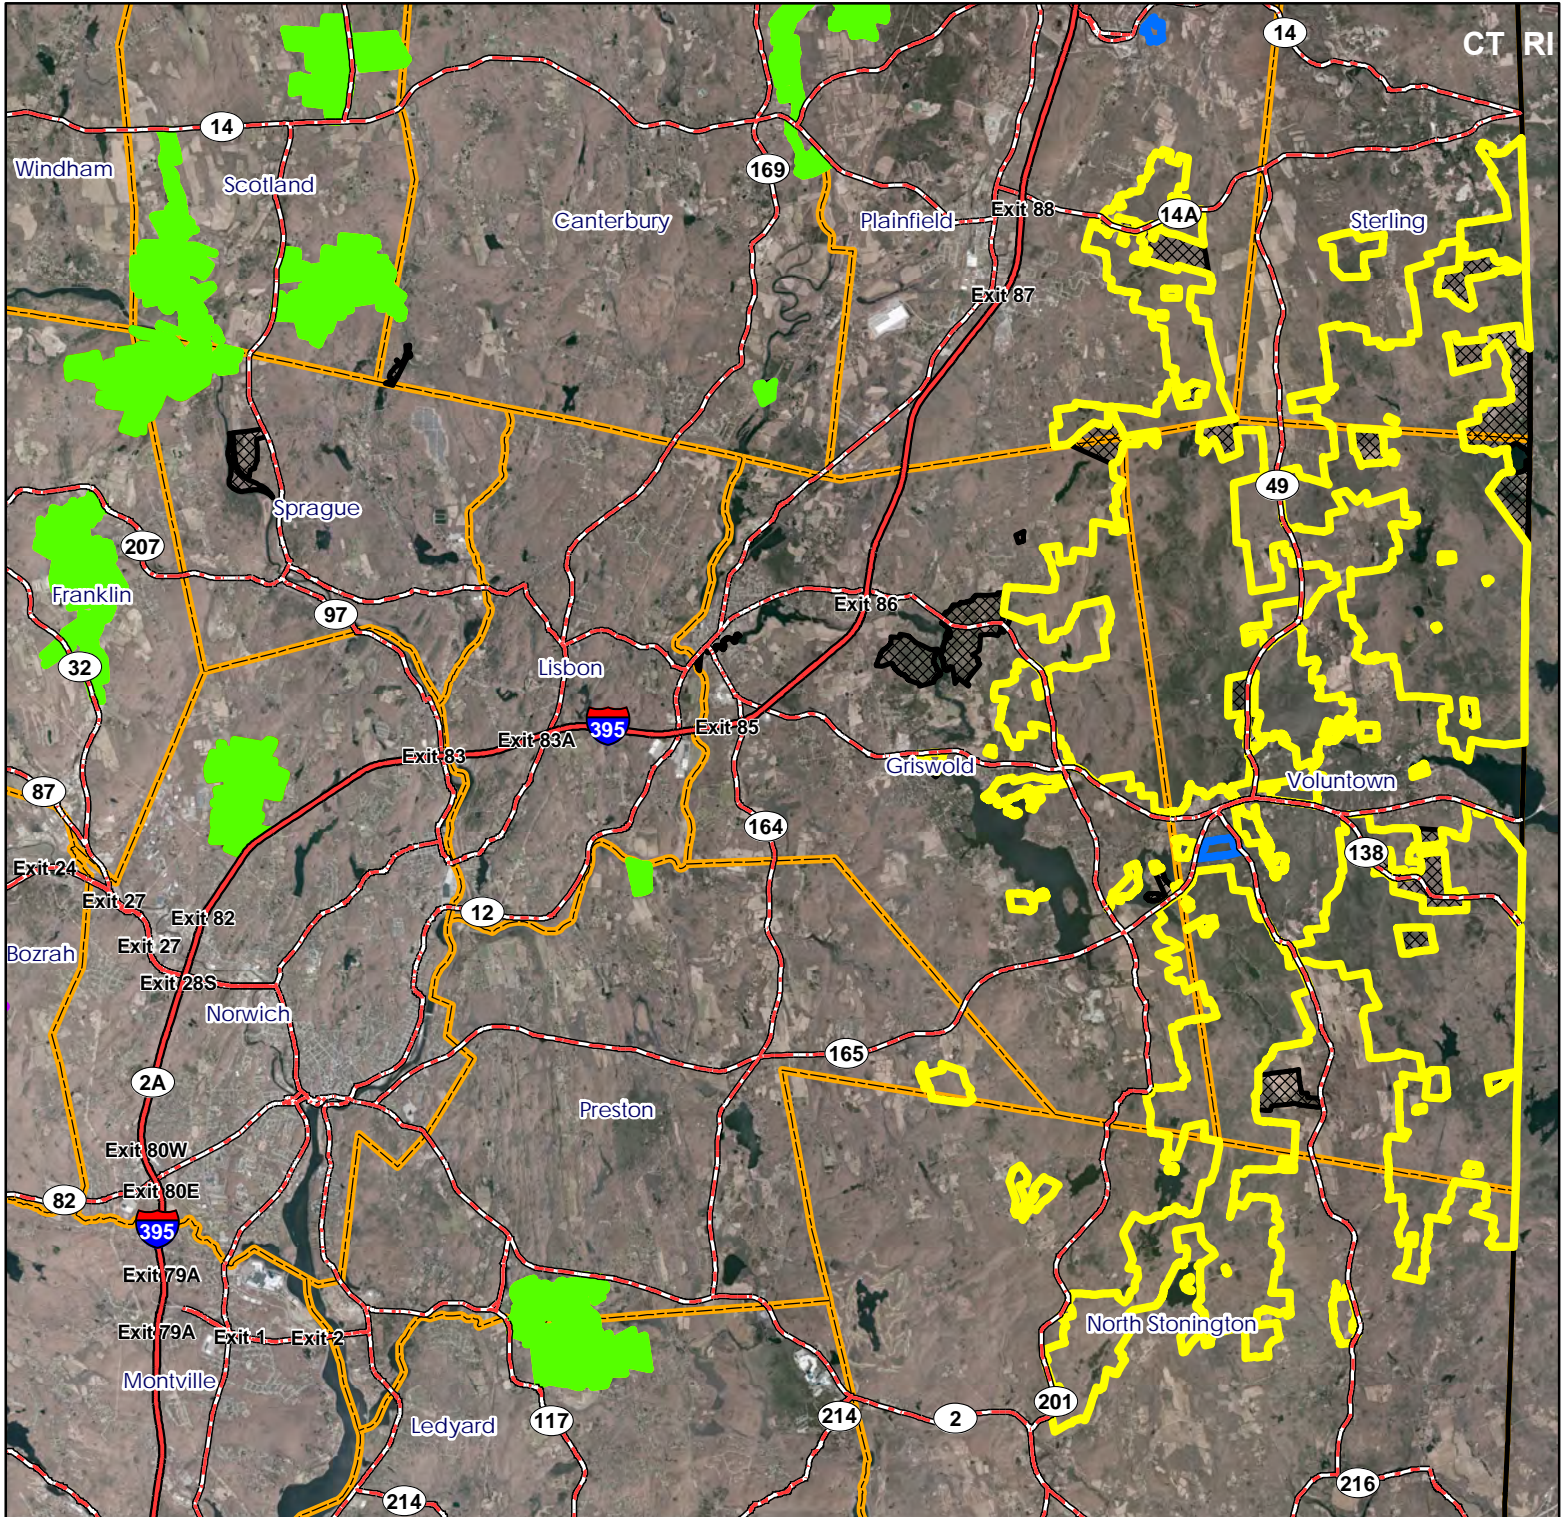

Pachaug State Forest Overview

Location: Plainfield, Sterling, Grisworld, Voluntown, Preston, North Stonington

Description: 26,490 total acres. Please note areas outlined in blue are open to archery only for deer, turkey and small game. All other areas outlined in yellow are open to all forms of hunting.

Note: This map depicts an approximation of property boundaries. Please obey all postings.

Symbols: Approximate Boundary Archery Only Closed to Hunting Other Areas Open to Hunting: Please see other maps for details

Map Date: June 2023; Ortho 2019

Pachaug State Forest

Plainfield

Location: Plainfield, Sterling, Voluntown

Description: 26,490 total acres. Please note areas outlined in blue are archery only for deer, turkey and small game. All other areas outlined in yellow are open to all forms of hunting.

Description: 26,490 total acres. Open to all forms of hunting.

Note: This map depicts an approximation of property boundaries. Please obey all postings.

- Symbols:**
- Approximate Boundary
 - 500ft Firearms Restriction Zones
 - 500ft Firearms Restriction Zones
 - Closed to Hunting
 - P Parking Area
 - Access Point
 - Trailered Boat Launch