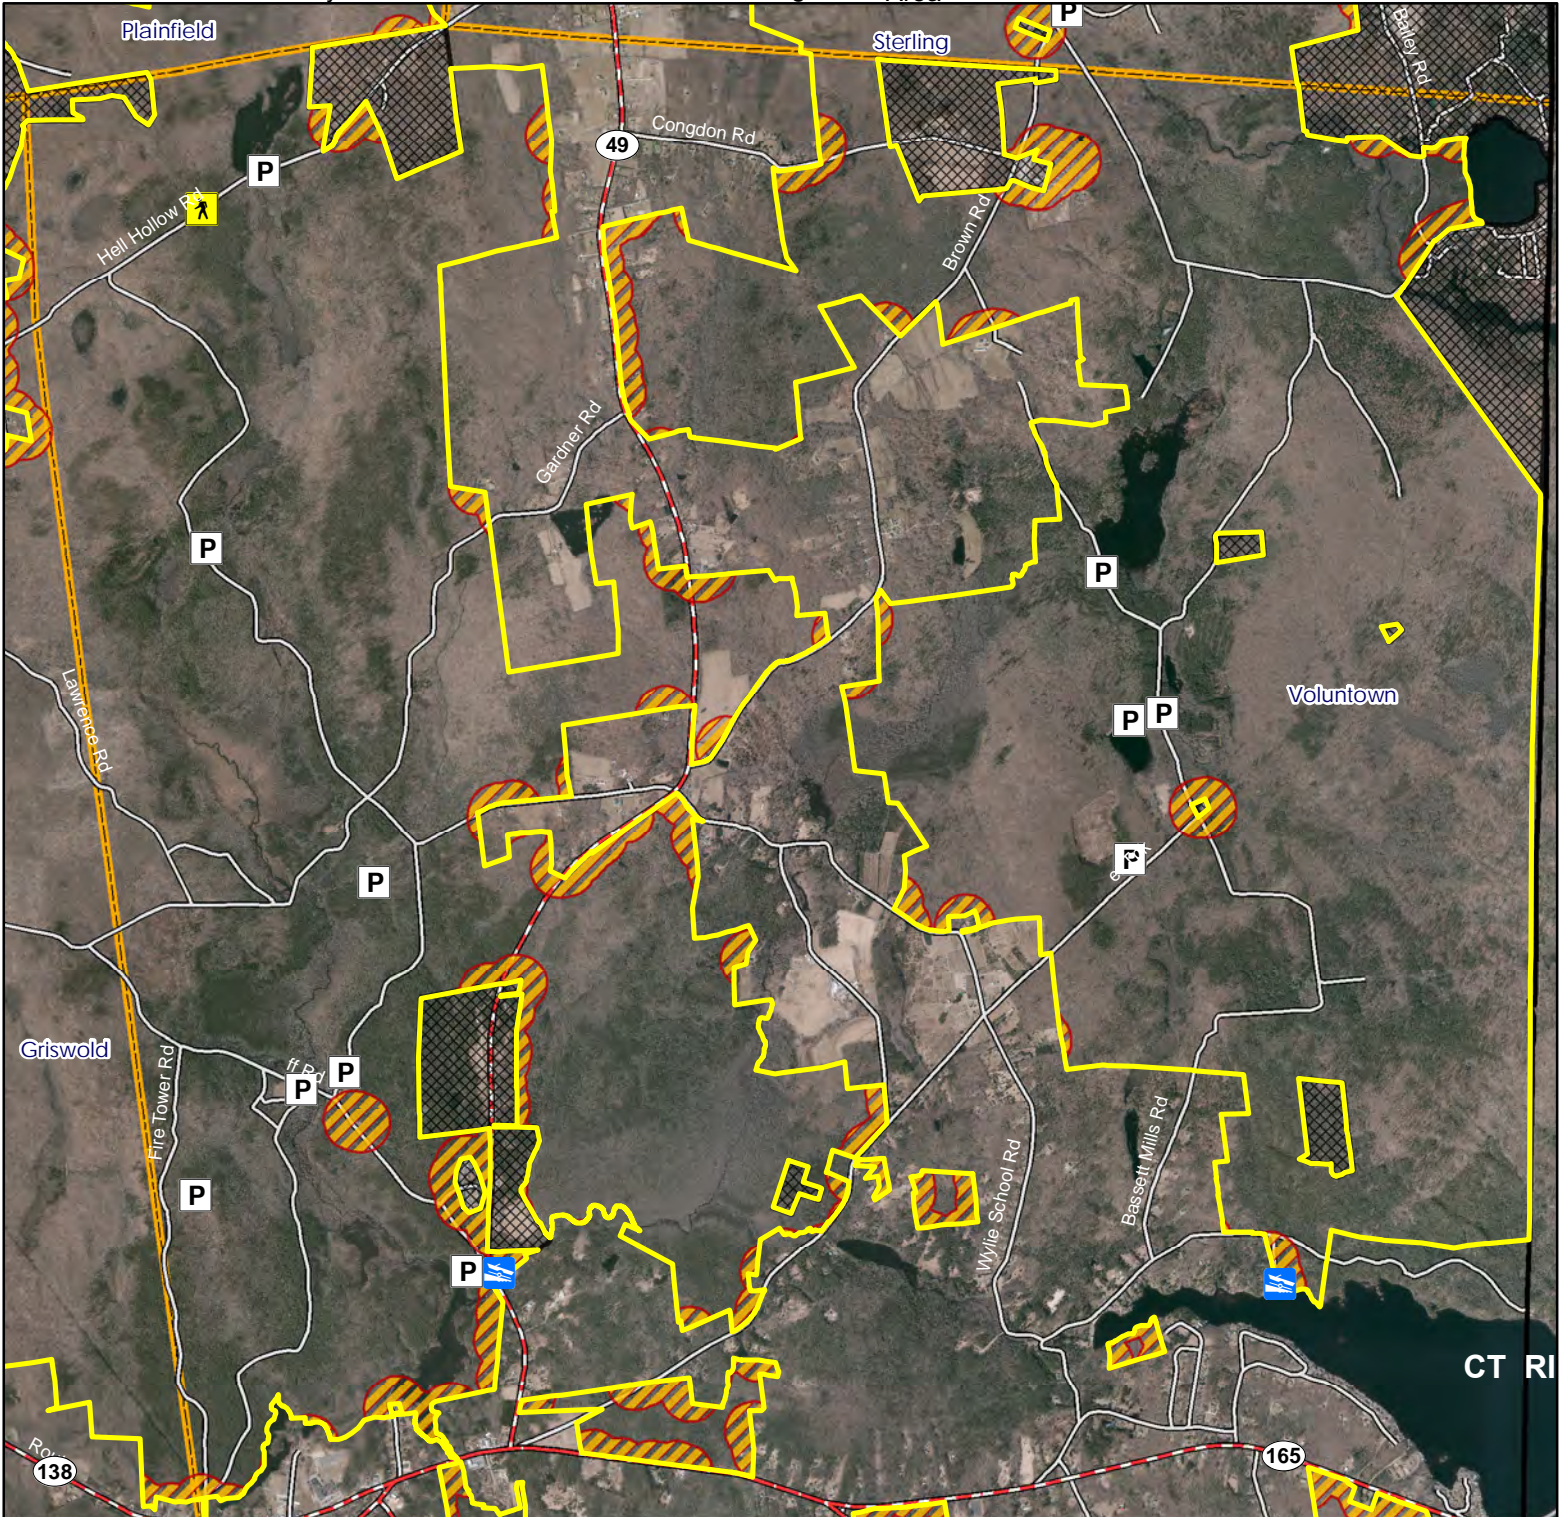

4,100 2,050 0 4,100 Feet

Pachaug State Forest

Sterling

Location: Plainfield, Sterling, and Voluntown,

Description: 26,490 total acres. Open to all forms of hunting.

Note: This map depicts an approximation of property boundaries. Please obey all postings.

Symbols: Approximate Boundary 500ft Firearms Restriction Zones Closed to Hunting Parking Area

Map Date: June 2023; Ortho 2019

Pachaug State Forest

Voluntown- North

Location: Voluntown, Plainfield, Sterling and Griswold

Description: 26,490 total acres. Open to all forms of hunting.

Note: This map depicts an approximation of property boundaries. Please obey all postings.

- Symbols:**
- Approximate Boundary
 - 500ft Firearms Restriction Zones
 - 500ft Firearms Restriction Zones
 - Closed to Hunting
 - P Parking Area
 - Access Point
 - Trailered Boat Launch

Map Date: June 2023; Ortho 2019

Pachaug State Forest

Voluntown- South

Location: Voluntown, Griswold, and North Stonington

Description: 26,490 total acres. Please note area outlined in blue are archery only for deer, turkey and small game. All other areas outlined in yellow are open to all forms of hunting.