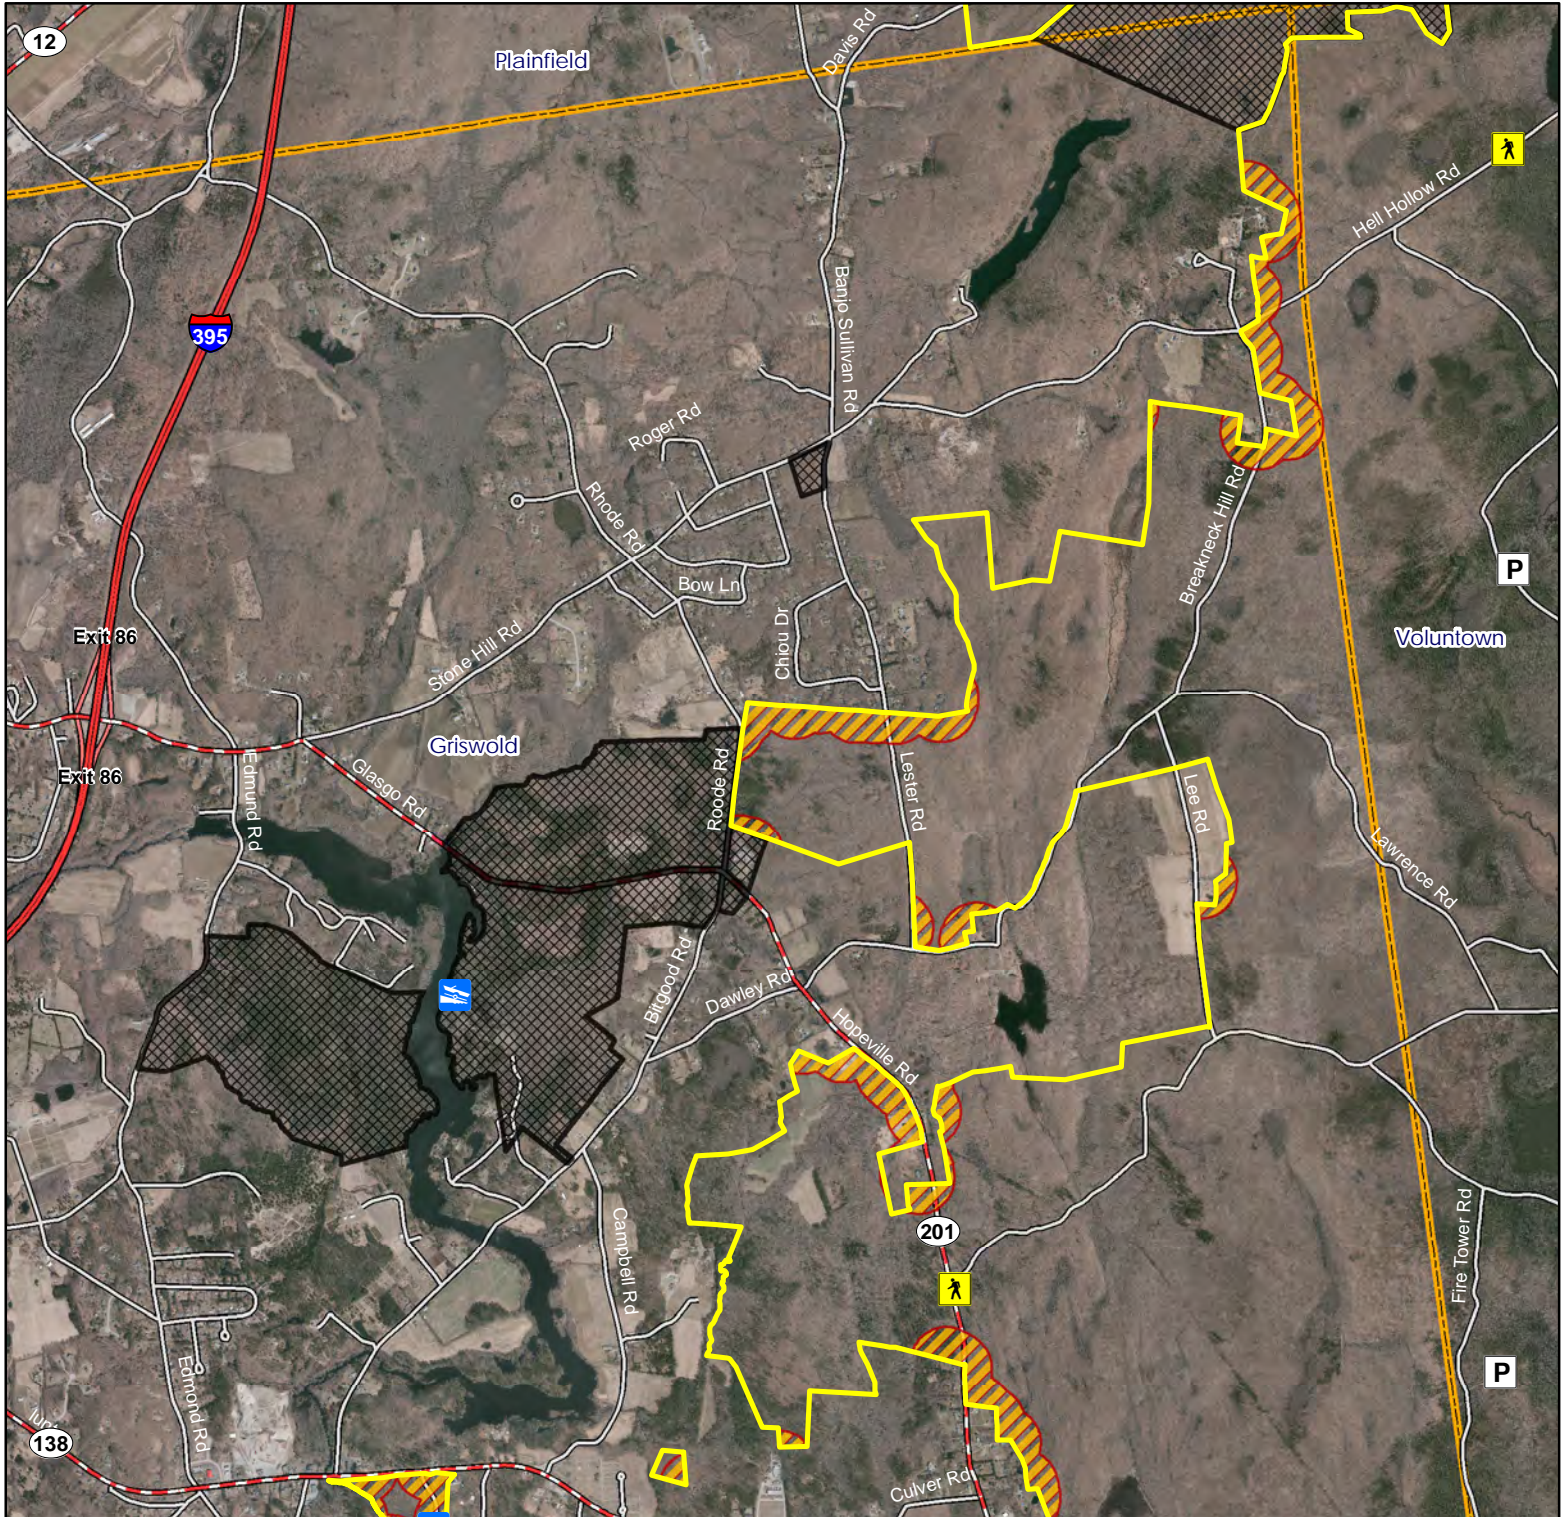

Note: This map depicts an approximation of property boundaries. Please obey all postings.

- Car Top Boat Launch
- Trailer Boat Launch

- Symbols:**
- Approximate Boundary
 - 500ft Firearms Restriction Zones
 - Archery Only
 - Closed to Hunting
 - Parking Area
 - Access Point

Map Date: May 2023; Ortho 2019

Pachaug State Forest Griswold- North

Location: Plainfield, Grisworld and Voluntown

Description: 26,490 total acres. Open to all forms of hunting.

Note: This map depicts an approximation of property boundaries. Please obey all postings.

Symbols: Approximate Boundary 500ft Firearms Restriction Zones Closed to Hunting Trailed Boat Launch Parking Area Access Point

Map Date: May 2023; Ortho 2019

Pachaug State Forest

Griswold- Central

Location: Voluntown and Griswold

Description: 26,490 total acres. Please note area outlined in blue are archery only for deer, turkey and small game. All other areas outlined in yellow are open to all forms of hunting.

Note: This map depicts an approximation of property boundaries. Please obey all postings.