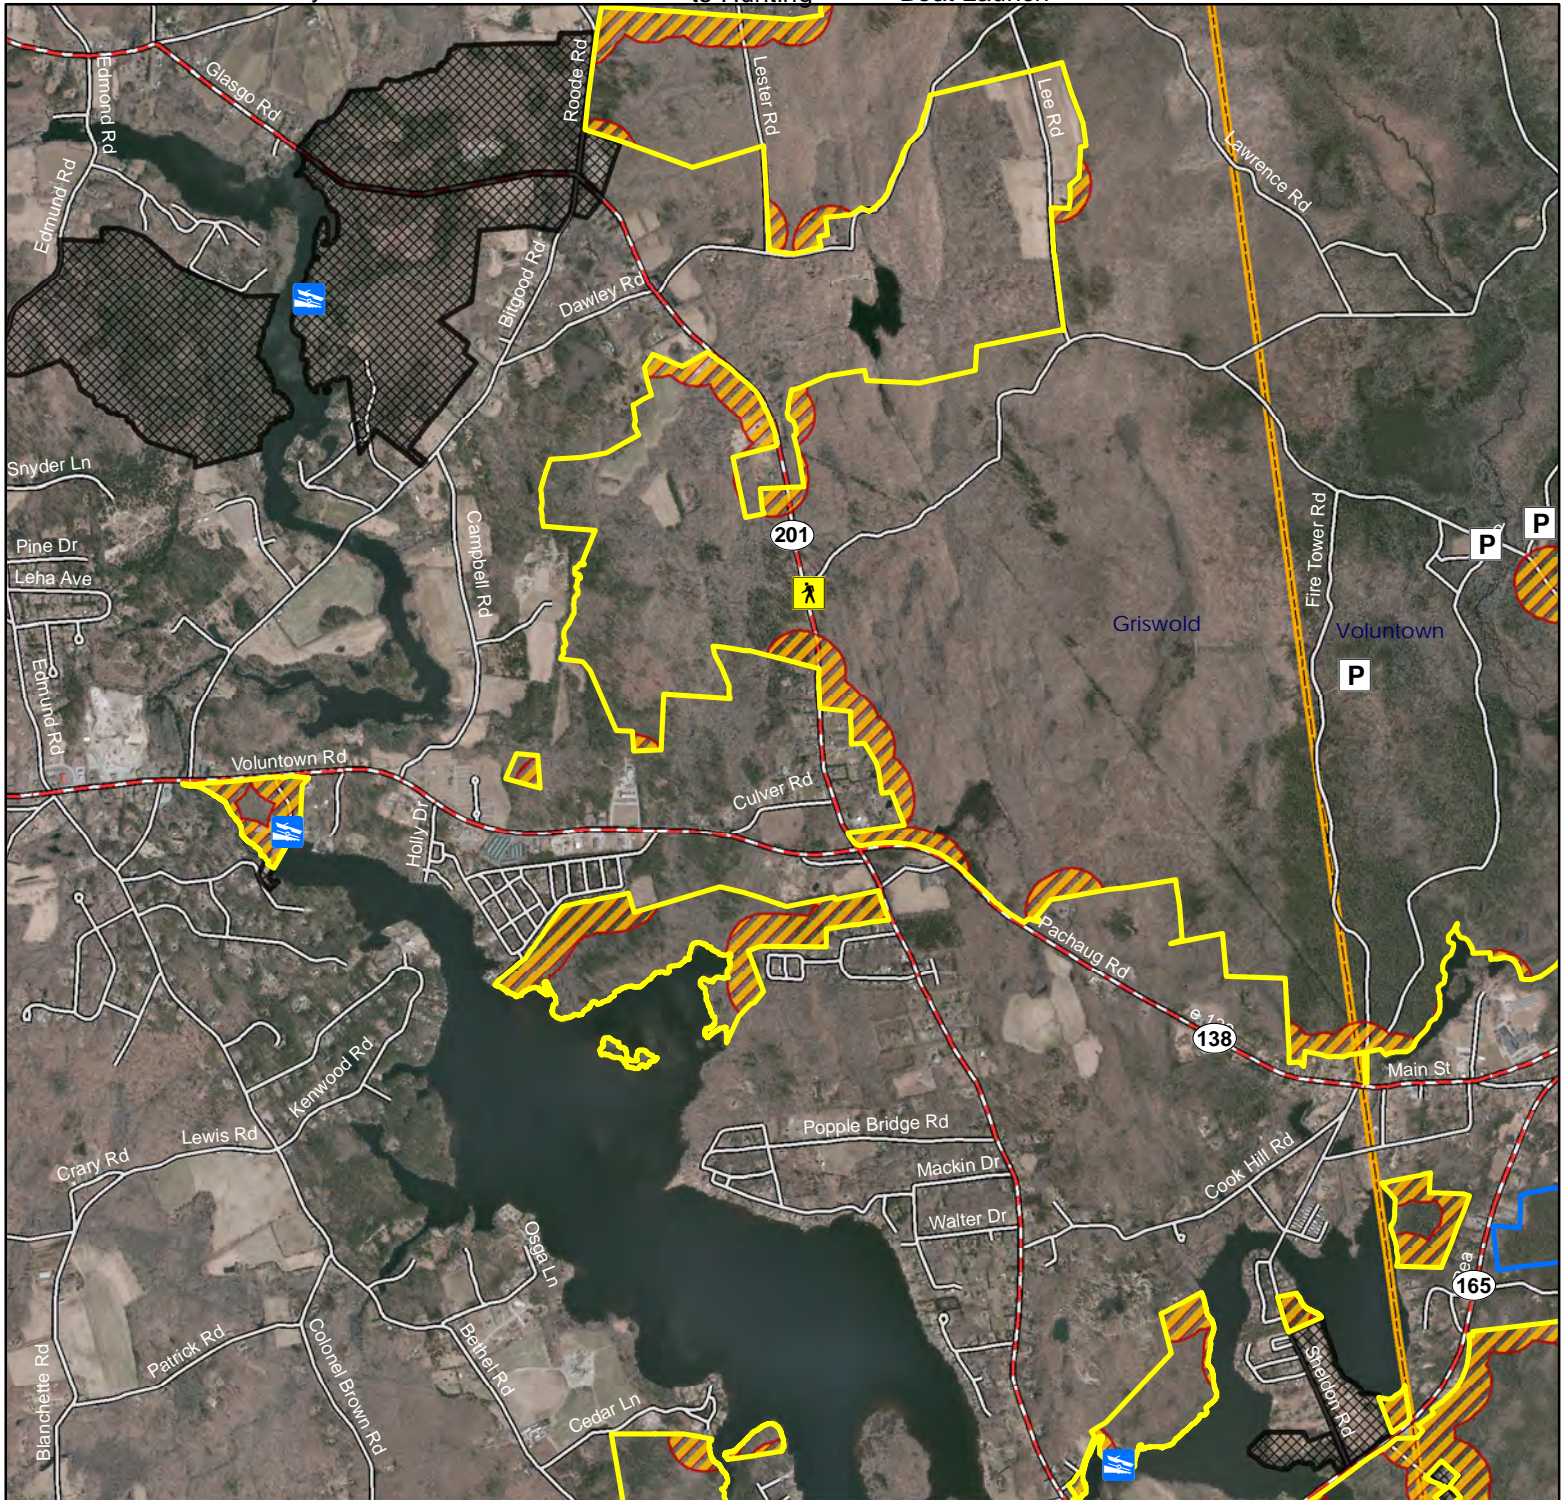

Map Date: May 2023; Ortho 2019

Pachaug State Forest Griswold- North

Location: Plainfield, Grisworld and Voluntown

Description: 26,490 total acres. Open to all forms of hunting.

Note: This map depicts an approximation of property boundaries. Please obey all postings.

Symbols: Approximate Boundary 500ft Firearms Restriction Zones Closed to Hunting Trailed Boat Launch Parking Area Access Point

Map Date: May 2023; Ortho 2019

Pachaug State Forest

Griswold- Central

Location: Voluntown and Griswold

Description: 26,490 total acres. Please note area outlined in blue are archery only for deer, turkey and small game. All other areas outlined in yellow are open to all forms of hunting.

Note: This map depicts an approximation of property boundaries. Please obey all postings.

Symbols: Approximate Boundary 500ft Firearms Restriction Zones Closed to Hunting Trailed Boat Launch Access Point Parking Area

Map Date: June 2023; Ortho 2019

Pachaug State Forest

Griswold- South

Location: Voluntown, Preston, Griswold, and North Stonington