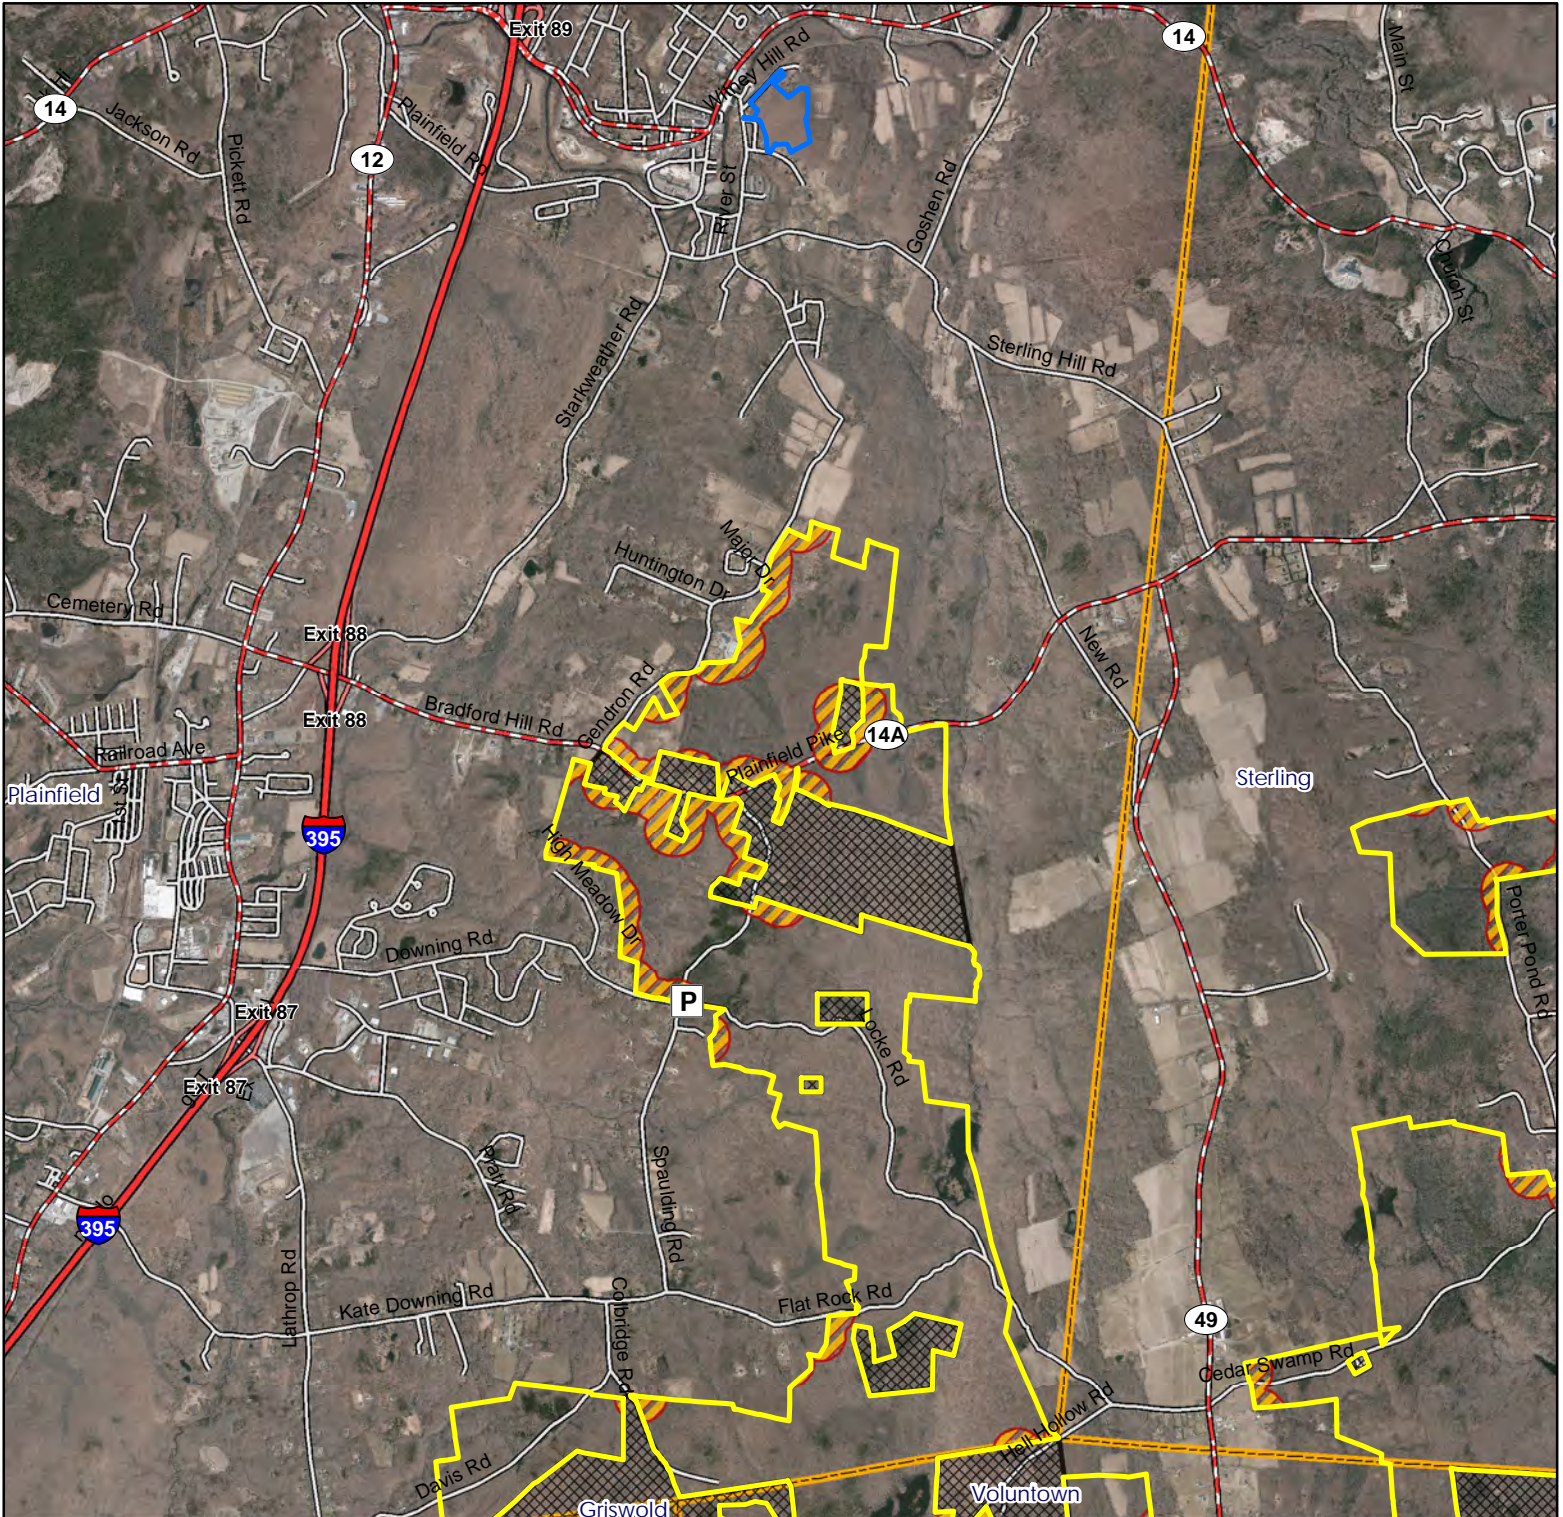

Pachaug State Forest Overview

Location: Plainfield, Sterling, Grisworld, Voluntown, Preston, North Stonington

Description: 26,490 total acres. Please note areas outlined in blue are open to archery only for deer, turkey and small game. All other areas outlined in yellow are open to all forms of hunting.

Note: This map depicts an approximation of property boundaries. Please obey all postings.

Symbols: Approximate Boundary Archery Only Closed to Hunting Other Areas Open to Hunting: Please see other maps for details

Map Date: June 2023; Ortho 2019

Pachaug State Forest

Plainfield

Location: Plainfield, Sterling, Voluntown

Description: 26,490 total acres. Please note areas outlined in blue are archery only for deer, turkey and small game. All other areas outlined in yellow are open to all forms of hunting.

Note: This map depicts an approximation of property boundaries. Please obey all postings.

Symbols: Approximate Boundary Archery Only 500ft Firearms Restriction Zones Closed to Hunting Parking Area

Map Date: June 2023; Ortho 2019