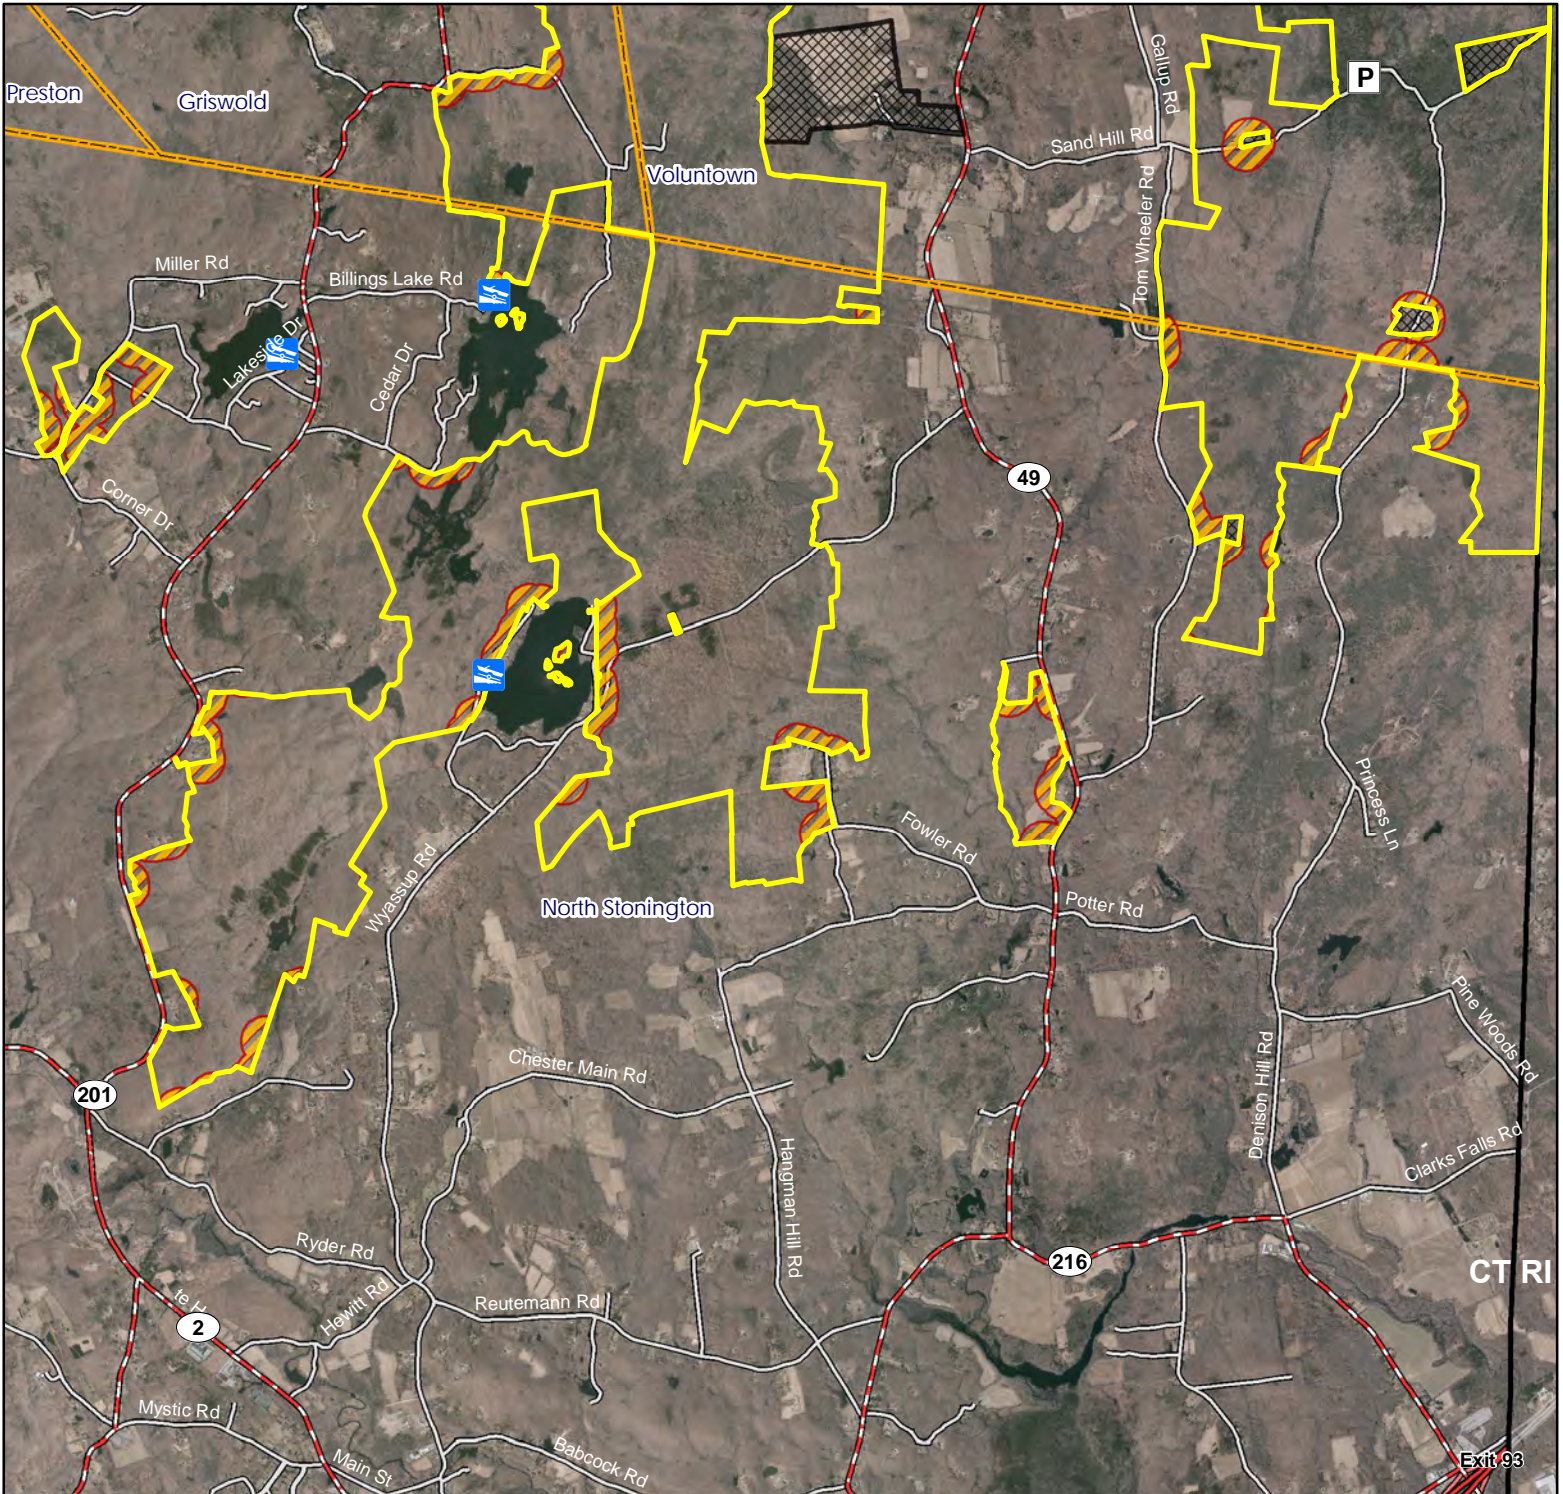

Symbols: Approximate Boundary 500ft Firearms Restriction Zones Closed to Hunting Trailed Boat Launch Access Point Parking Area

Map Date: June 2023; Ortho 2019

Pachaug State Forest

Griswold- South

Location: Voluntown, Preston, Griswold, and North Stonington

Description: 26,490 total acres. Please note area outlined in blue are archery only for deer, turkey and small game. All other areas outlined in yellow are open to all forms of hunting.

Note: This map depicts an approximation of property boundaries. Please obey all postings.

Symbols: Approximate Boundary 500ft Firearms Restriction Zones Closed to Hunting Trailered Boat Launch Parking Area Access Point

Map Date: June 2023; Ortho 2019

Pachaug State Forest

North Stonington

Location: North Stonington, Griswold, Voluntown and Preston

Description: 26,490 total acres. Open to all forms of hunting

Note: This map depicts an approximation of property boundaries. Please obey all postings.

Symbols: Approximate Boundary 500ft Firearms Restriction Zones Closed to Hunting Trailered Boat Launch Parking Area