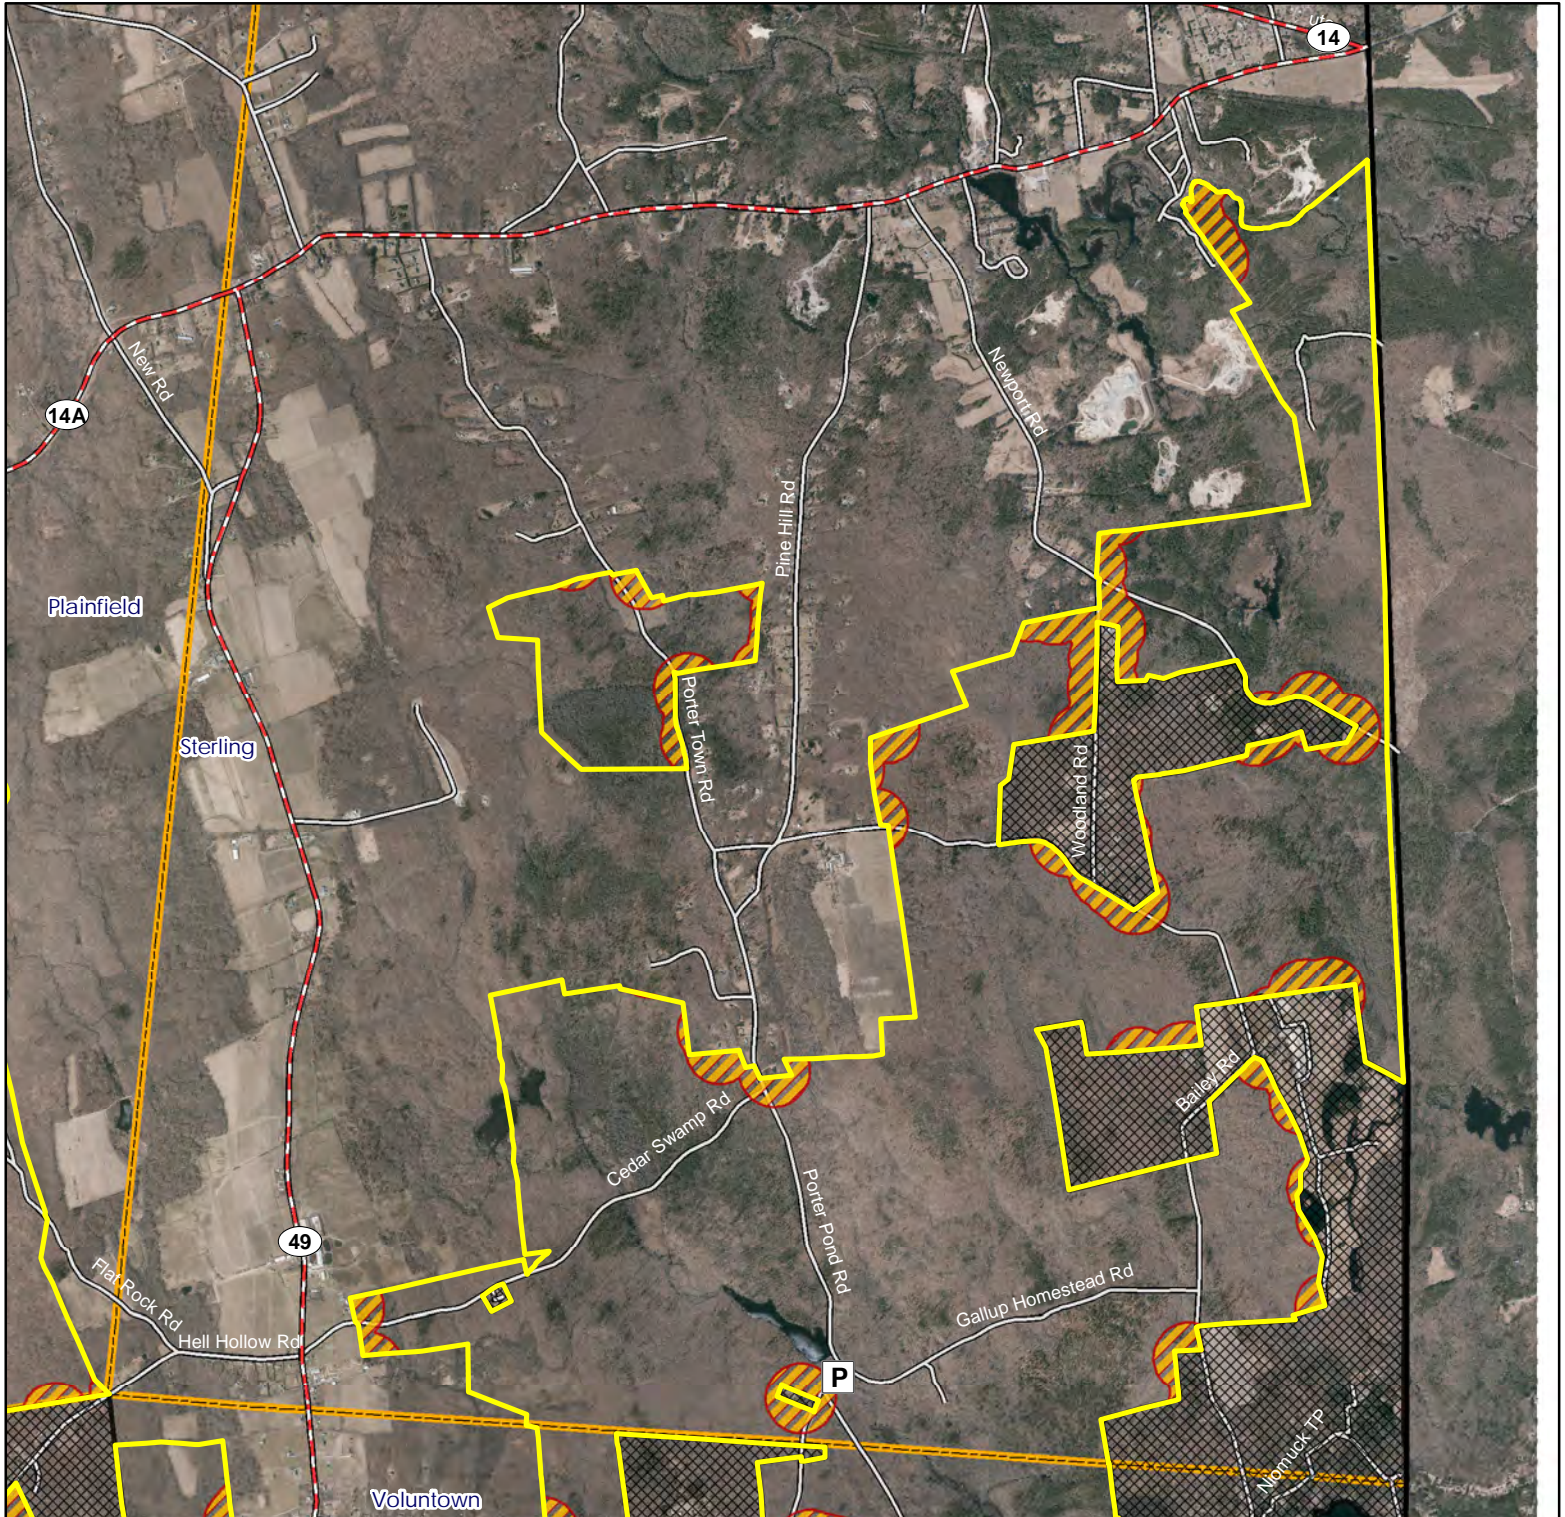

4,100 2,050 0 4,100 Feet

Pachaug State Forest

Sterling

Location: Plainfield, Sterling, and Voluntown,

Description: 26,490 total acres. Open to all forms of hunting.

Note: This map depicts an approximation of property boundaries. Please obey all postings.

Symbols: Approximate Boundary 500ft Firearms Restriction Zones Closed to Hunting Parking Area

Map Date: June 2023; Ortho 2019

Pachaug State Forest

Voluntown- North

Location: Voluntown, Plainfield, Sterling and Griswold

Description: 26,490 total acres. Open to all forms of hunting.

Note: This map depicts an approximation of property boundaries. Please obey all postings.

- Symbols:**
- Approximate Boundary
 - 500ft Firearms Restriction Zones
 - 500ft Firearms Restriction Zones
 - Closed to Hunting
 - P Parking Area
 - Access Point
 - Trailered Boat Launch

Map Date: June 2023; Ortho 2019

Pachaug State Forest

Voluntown- South

Location: Voluntown, Griswold, and North Stonington

Description: 26,490 total acres. Please note area outlined in blue are archery only for deer, turkey and small game. All other areas outlined in yellow are open to all forms of hunting.