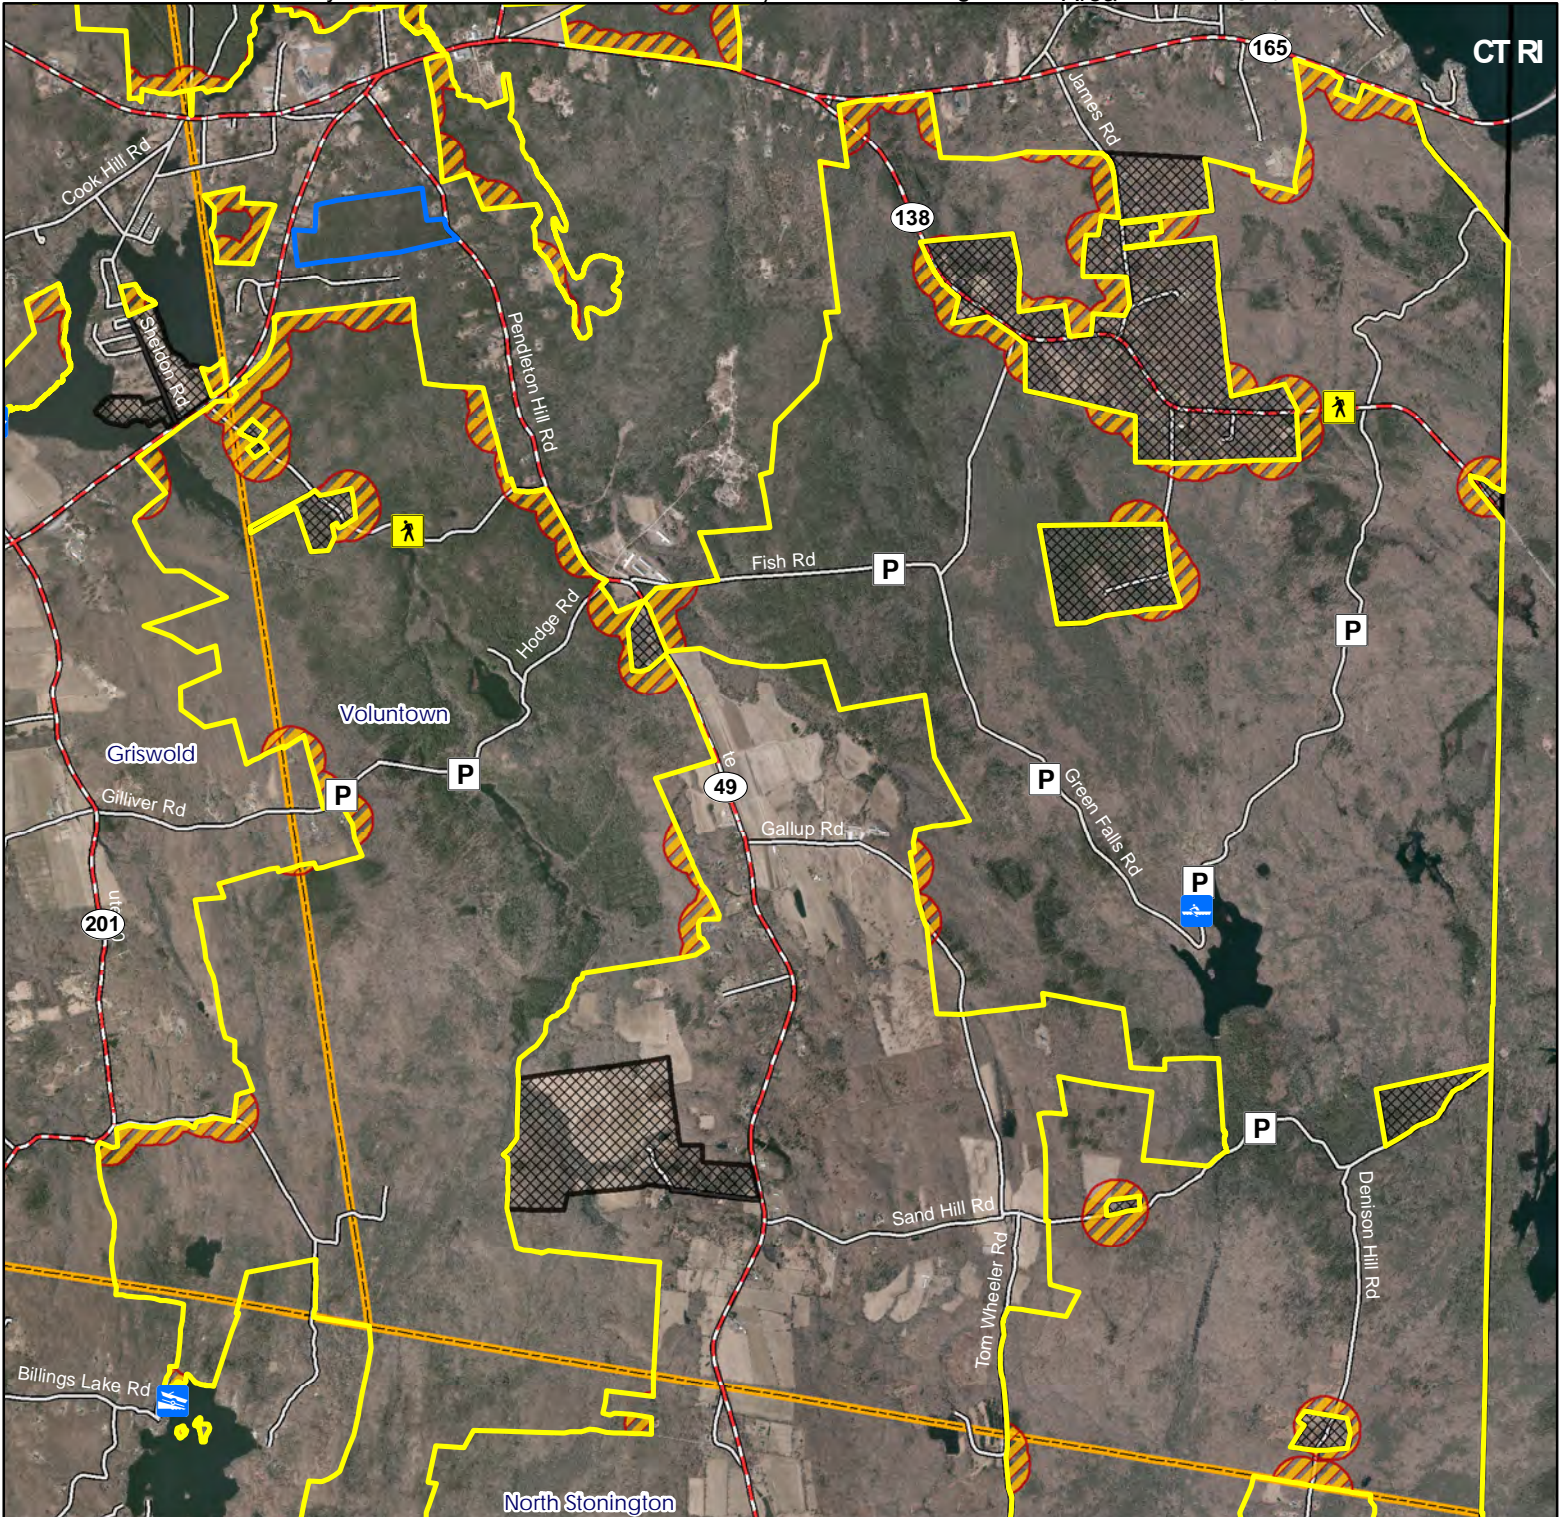

Description: 26,490 total acres. Open to all forms of hunting.

Note: This map depicts an approximation of property boundaries. Please obey all postings.

- Symbols:**
- Approximate Boundary
 - 500ft Firearms Restriction Zones
 - 500ft Firearms Restriction Zones
 - Closed to Hunting
 - P Parking Area
 - Access Point
 - Trailered Boat Launch

Map Date: June 2023; Ortho 2019

Pachaug State Forest

Voluntown- South

Location: Voluntown, Griswold, and North Stonington

Description: 26,490 total acres. Please note area outlined in blue are archery only for deer, turkey and small game. All other areas outlined in yellow are open to all forms of hunting.

Note: This map depicts an approximation of property boundaries. Please obey all postings.

- Car Top Boat Launch
- Trailer Boat Launch

- Symbols:**
- Approximate Boundary
 - 500ft Firearms Restriction Zones
 - Archery Only
 - Closed to Hunting
 - Parking Area
 - Access Point

Map Date: May 2023; Ortho 2019

Pachaug State Forest Griswold- North

Location: Plainfield, Grisworld and Voluntown

Description: 26,490 total acres. Open to all forms of hunting.

Note: This map depicts an approximation of property boundaries. Please obey all postings.