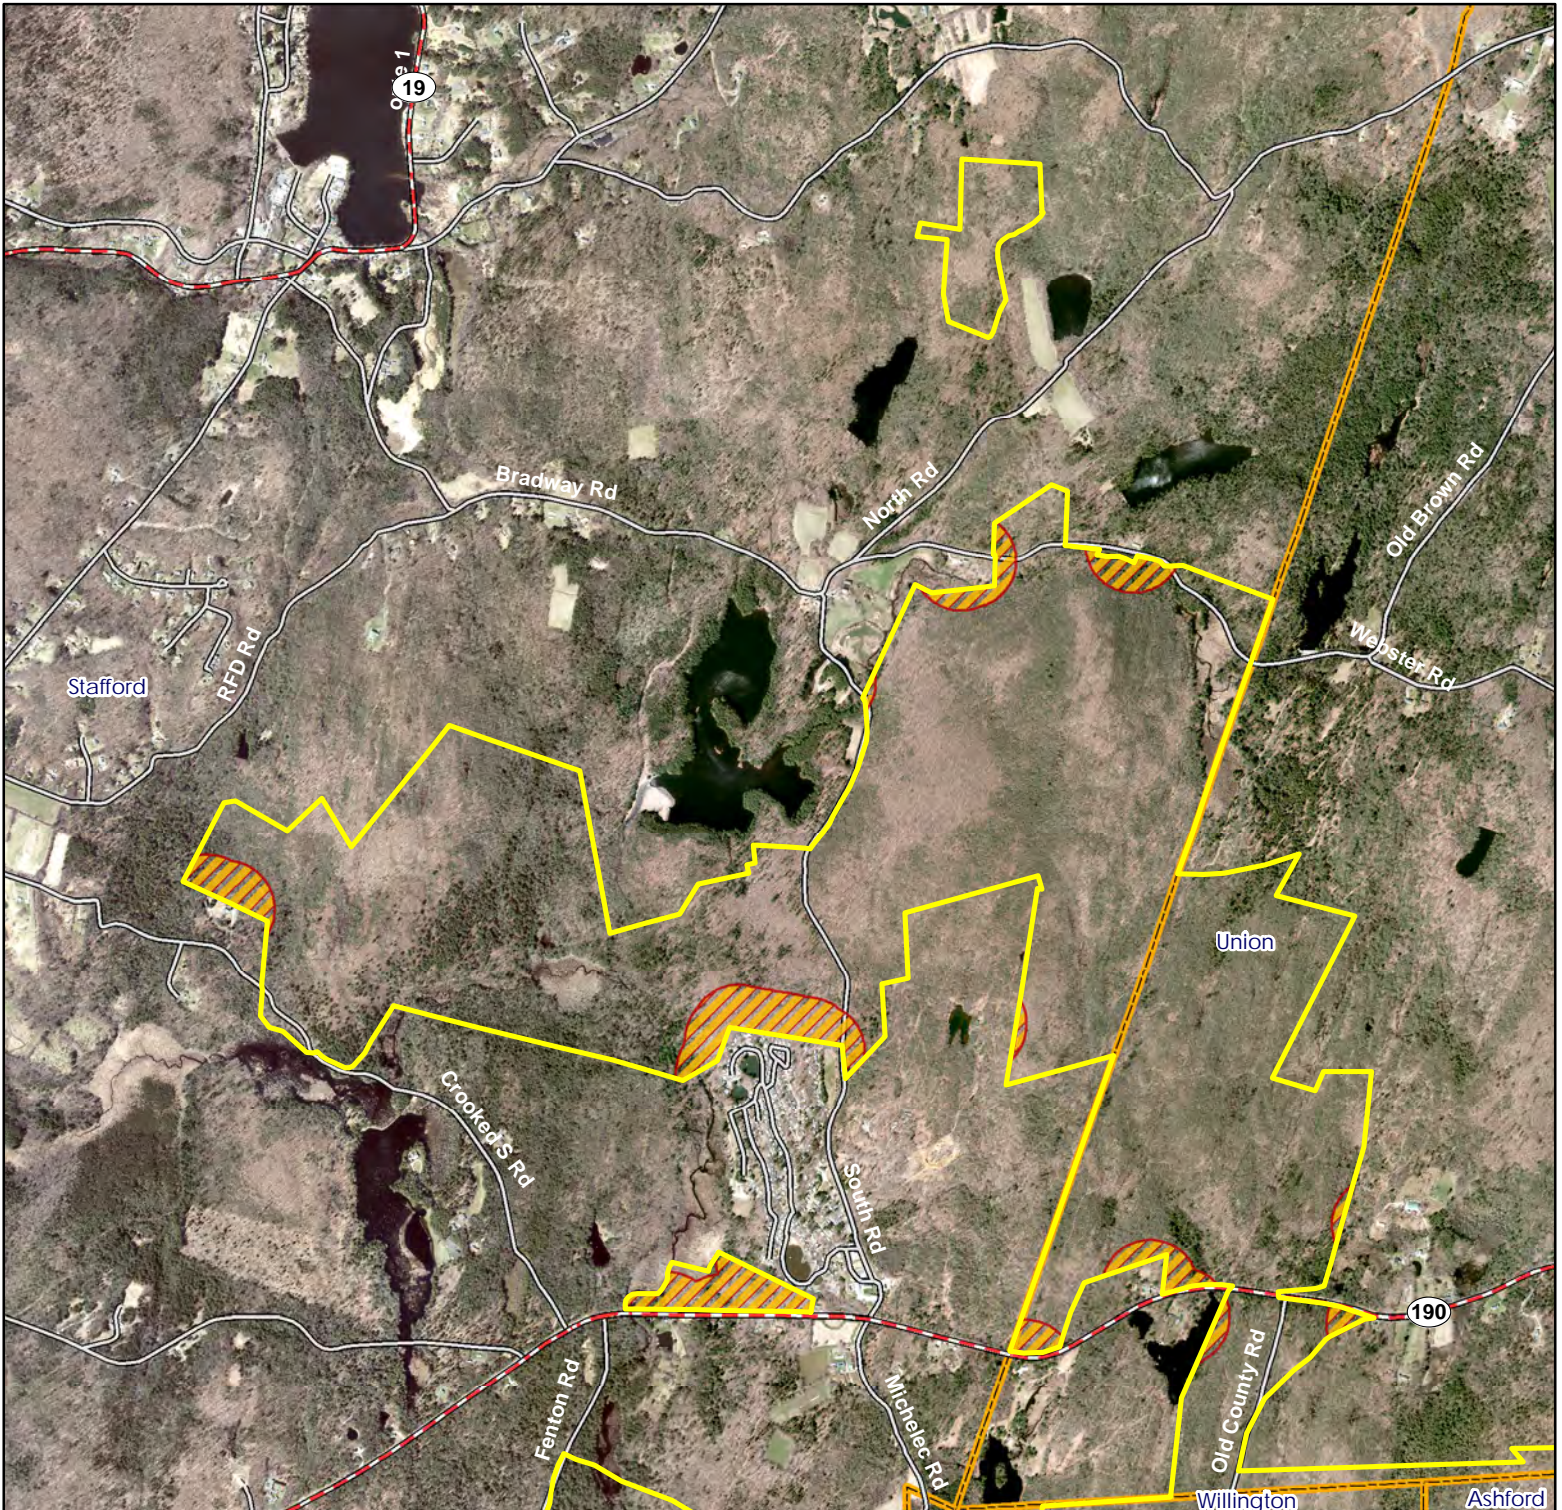

Note: This map depicts an approximation of property boundaries. Please obey all postings.

- Symbols:**
-  Approximate Boundary
 -  500ft Firearms Restriction Zones
 -  Closed to Hunting

Map Date: April 2024 ; Ortho 2019

2,750 1,375 0 2,750 Feet

Nipmuck State Forest

Stafford North

Location: Stafford and Union

Description: 9,597 acres total. Open for small game, waterfowl, archery and firearms deer and turkey hunting.

Note: This map depicts an approximation of property boundaries. Please obey all postings.

Symbols:  Approximate Boundary  500ft Firearms Restriction Zones

Map Date: April 2024; Ortho 2019

2,100 1,050 0 2,100 Feet

Nipmuck State Forest

Southwest Union

Location: Union

Description: 9,597 acres total. Open for small game, waterfowl, archery and firearms deer and turkey hunting. Portions adjacent to Yale-Myers Forest.

Note: This map depicts an approximation of property boundaries. Please obey all postings.

- Symbols:**
-  Approximate Boundary
 -  500ft Firearms Restriction Zones
 -  Closed to Hunting
 -  Yale-Myers Forest
 -  Boat Launch