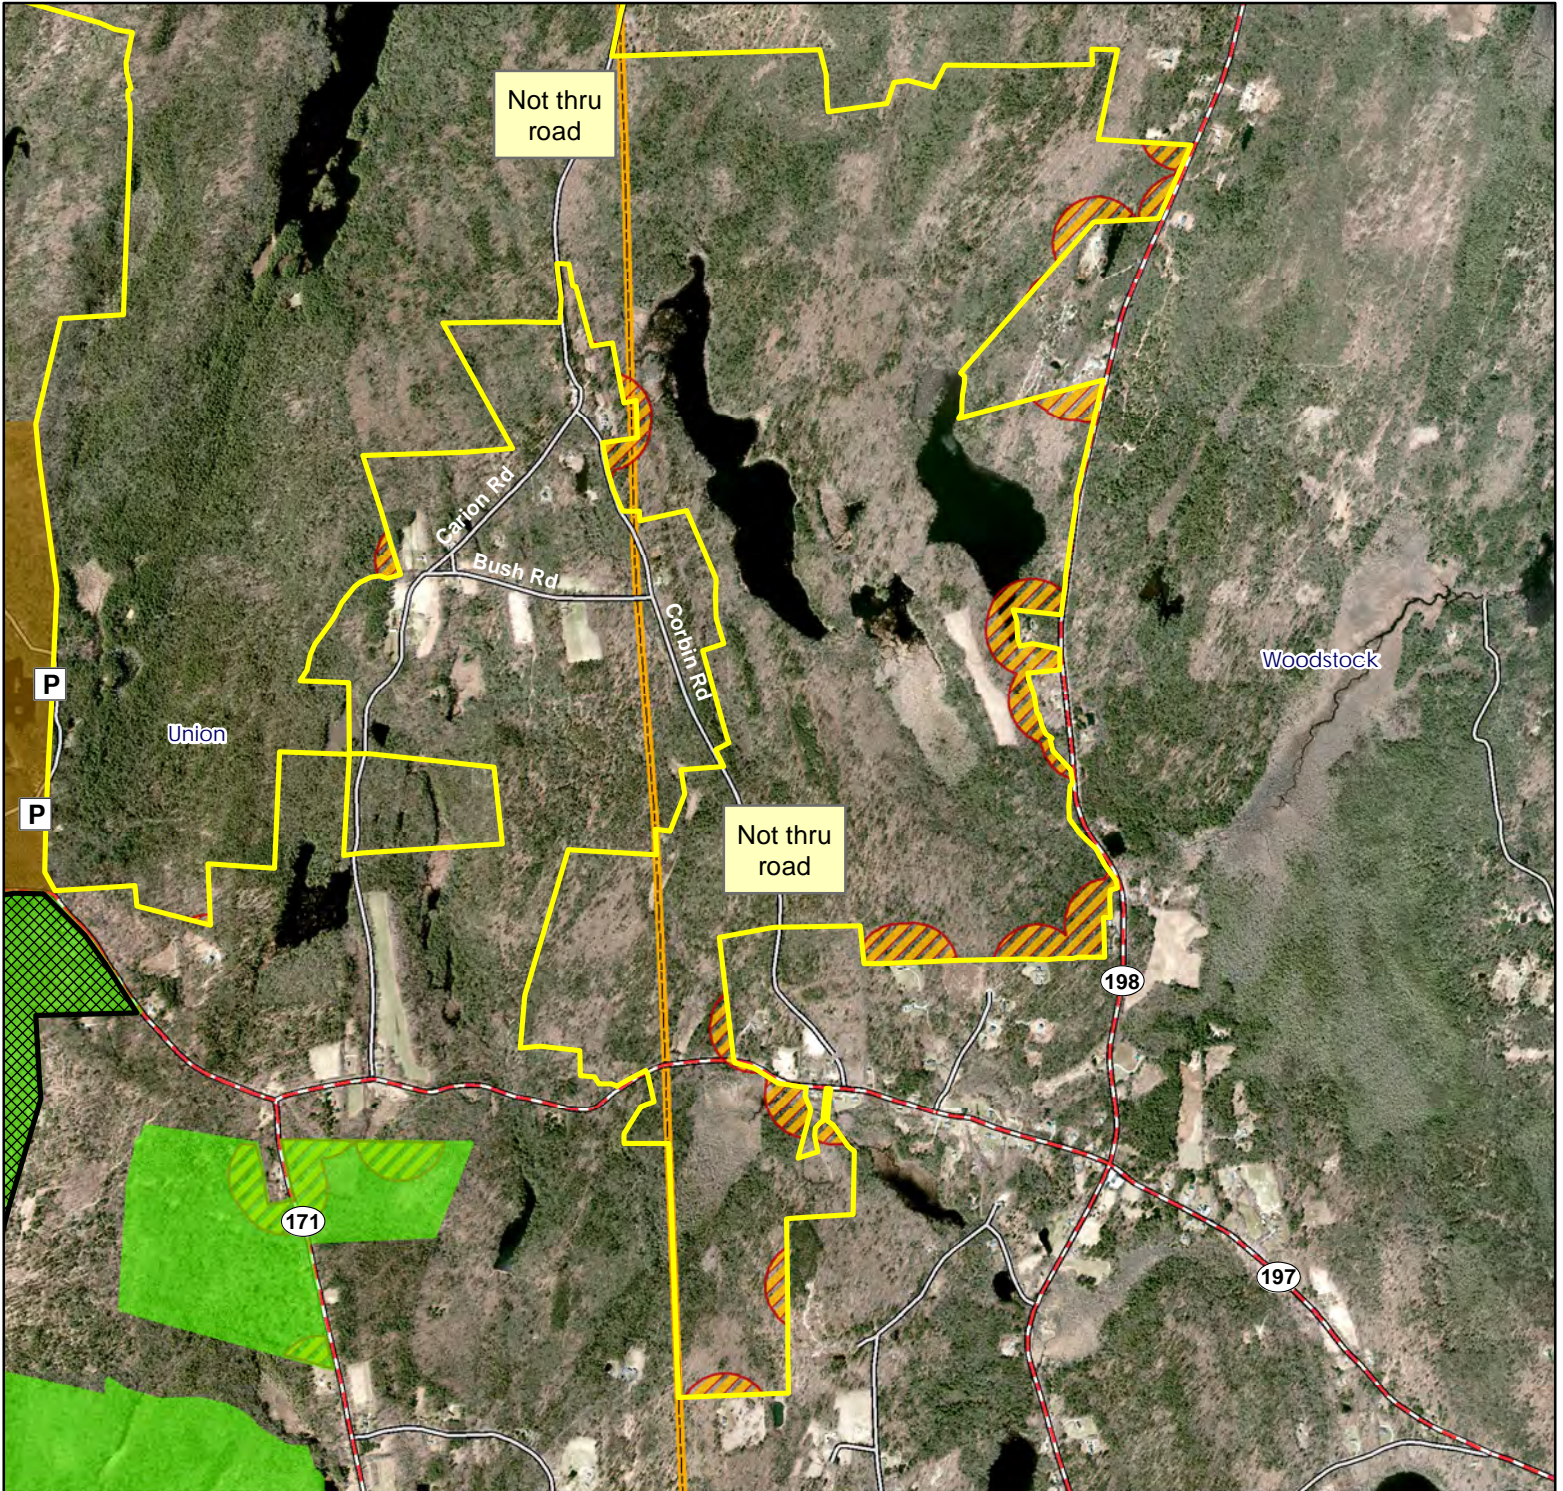

Note: This map depicts an approximation of property boundaries. Please obey all postings.

- Symbols:**
-  Approximate Boundary
 -  Yale-Myers Forest
 -  Bigelow Hollow State Park
 -  500ft Firearms Restriction Zones
 -  Closed to Hunting
 -  Boat Launch
 -  Parking Area

Map Date: April 2024; Ortho 2019

2,600 1,300 0 2,600 Feet

Nipmuck State Forest

North Woodstock

Location: Union and Woodstock

Description: 9,597 acres total. Open for small game, waterfowl, archery and firearms deer and turkey hunting. Portions adjacent to Bigelow Hollow State Park and Yale-Myers Forest.

Note: This map depicts an approximation of property boundaries. Please obey all postings.

Symbols: Approximate Boundary 500ft Firearms Restriction Zones Closed to Hunting Yale-Myers Forest Bigelow Hollow State Park Parking Area

Note: This map depicts an approximation of property boundaries. Please obey all postings.

Symbols:  Approximate Boundary  500ft Firearms Restriction Zones  Boat Launch

Map Date: April 2024; Ortho 2019

620 310 0 620 Feet