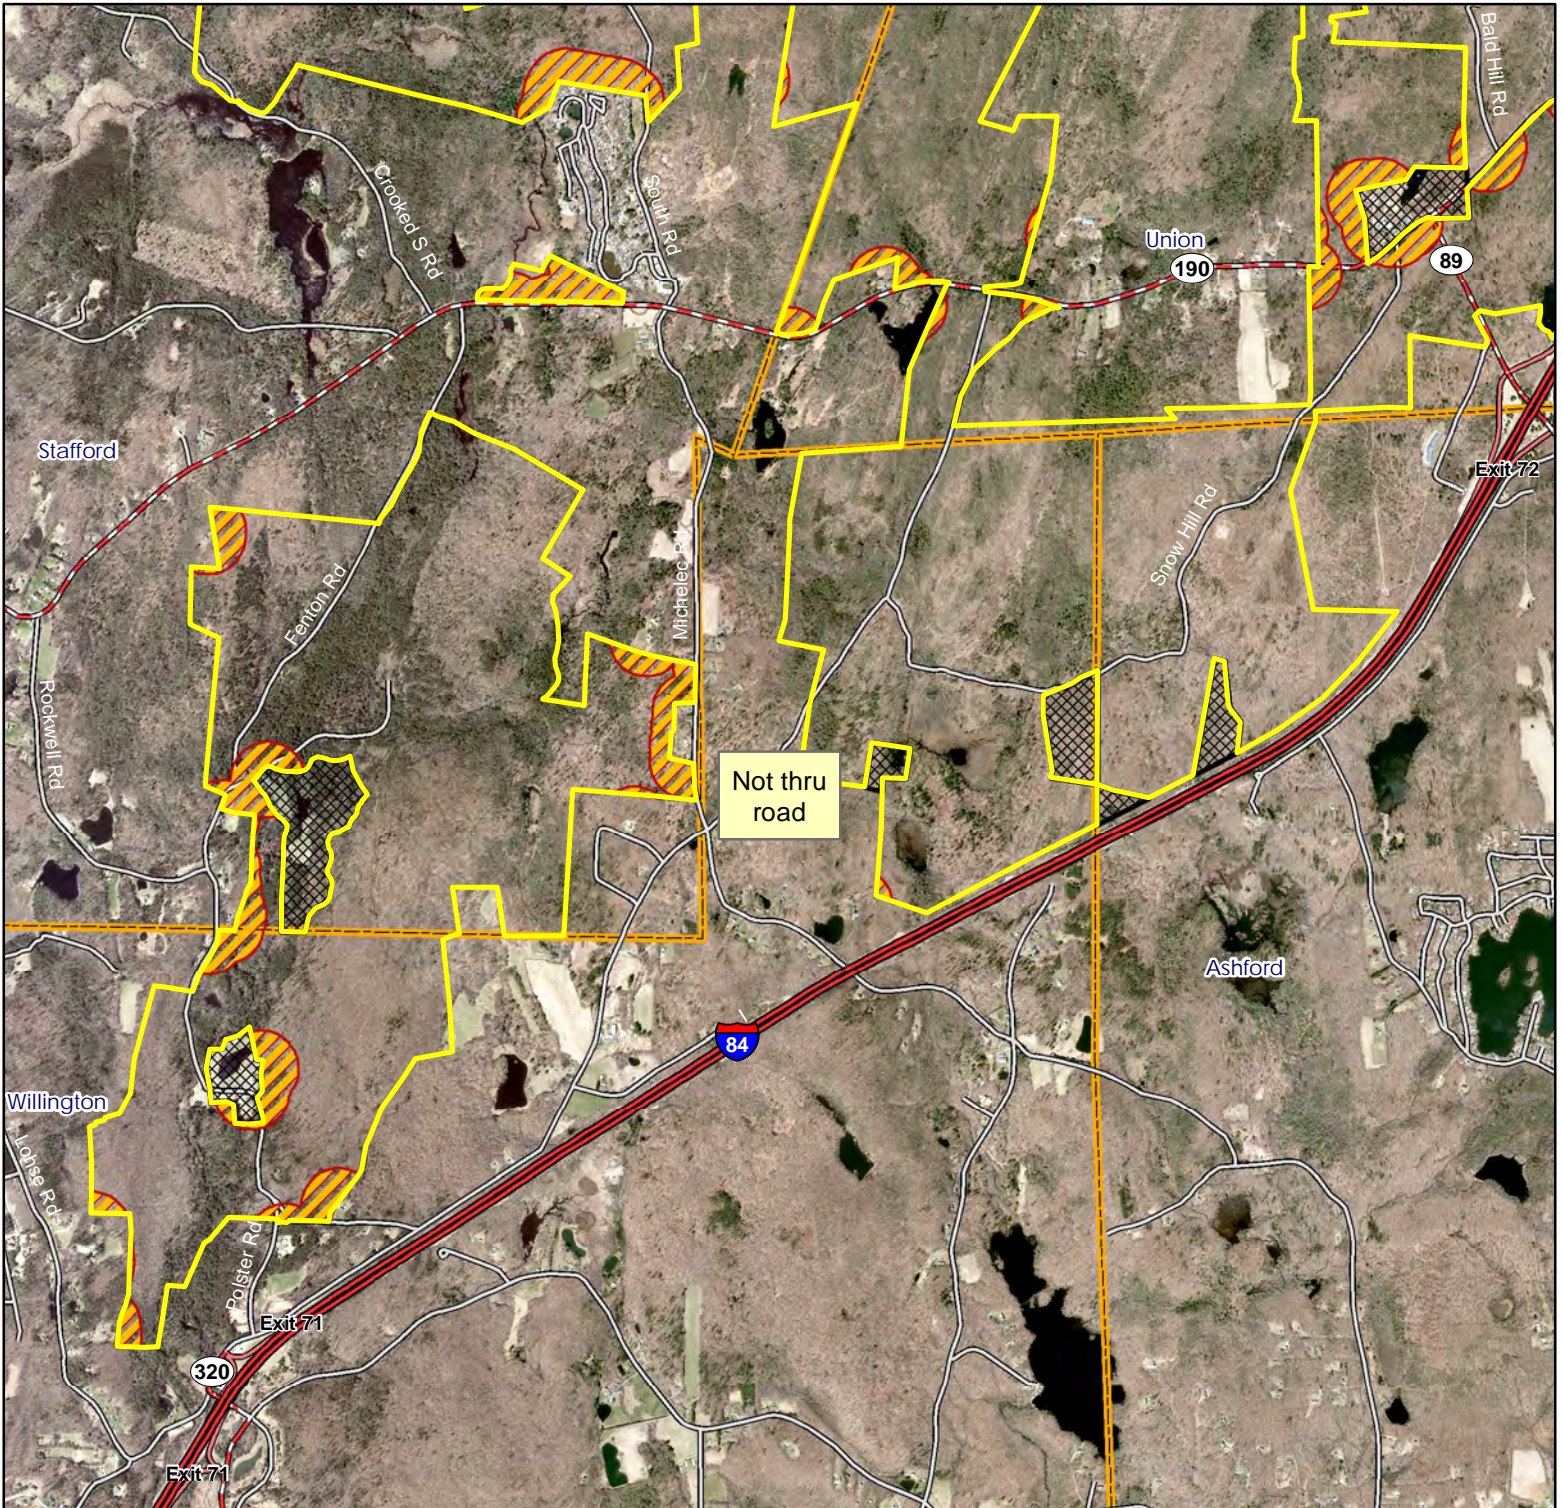

Note: This map depicts an approximation of property boundaries. Please obey all postings.

- Symbols:**
- Approximate Boundary
 - Yale-Myers Forest
 - Bigelow Hollow State Park
 - Natchaug State Forest
 - Parking Area
 - Closed to Hunting
 - Boat Launch

Map Date: April 2024; Ortho 2019

8,000 4,000 0 8,000 Feet

Nipmuck State Forest

Willington / Stafford South

Location: Willington, Stafford, Ashford and Union

Description: 9,597 acres total. Open for small game, waterfowl, archery and firearms deer and turkey hunting.

Note: This map depicts an approximation of property boundaries. Please obey all postings.

- Symbols:**
-  Approximate Boundary
 -  500ft Firearms Restriction Zones
 -  Closed to Hunting

Map Date: April 2024 ; Ortho 2019

Note: This map depicts an approximation of property boundaries. Please obey all postings.

- Symbols:**
-  Approximate Boundary
 -  500ft Firearms Restriction Zones
 -  Closed to Hunting
 -  Yale-Myers Forest
 -  Boat Launch