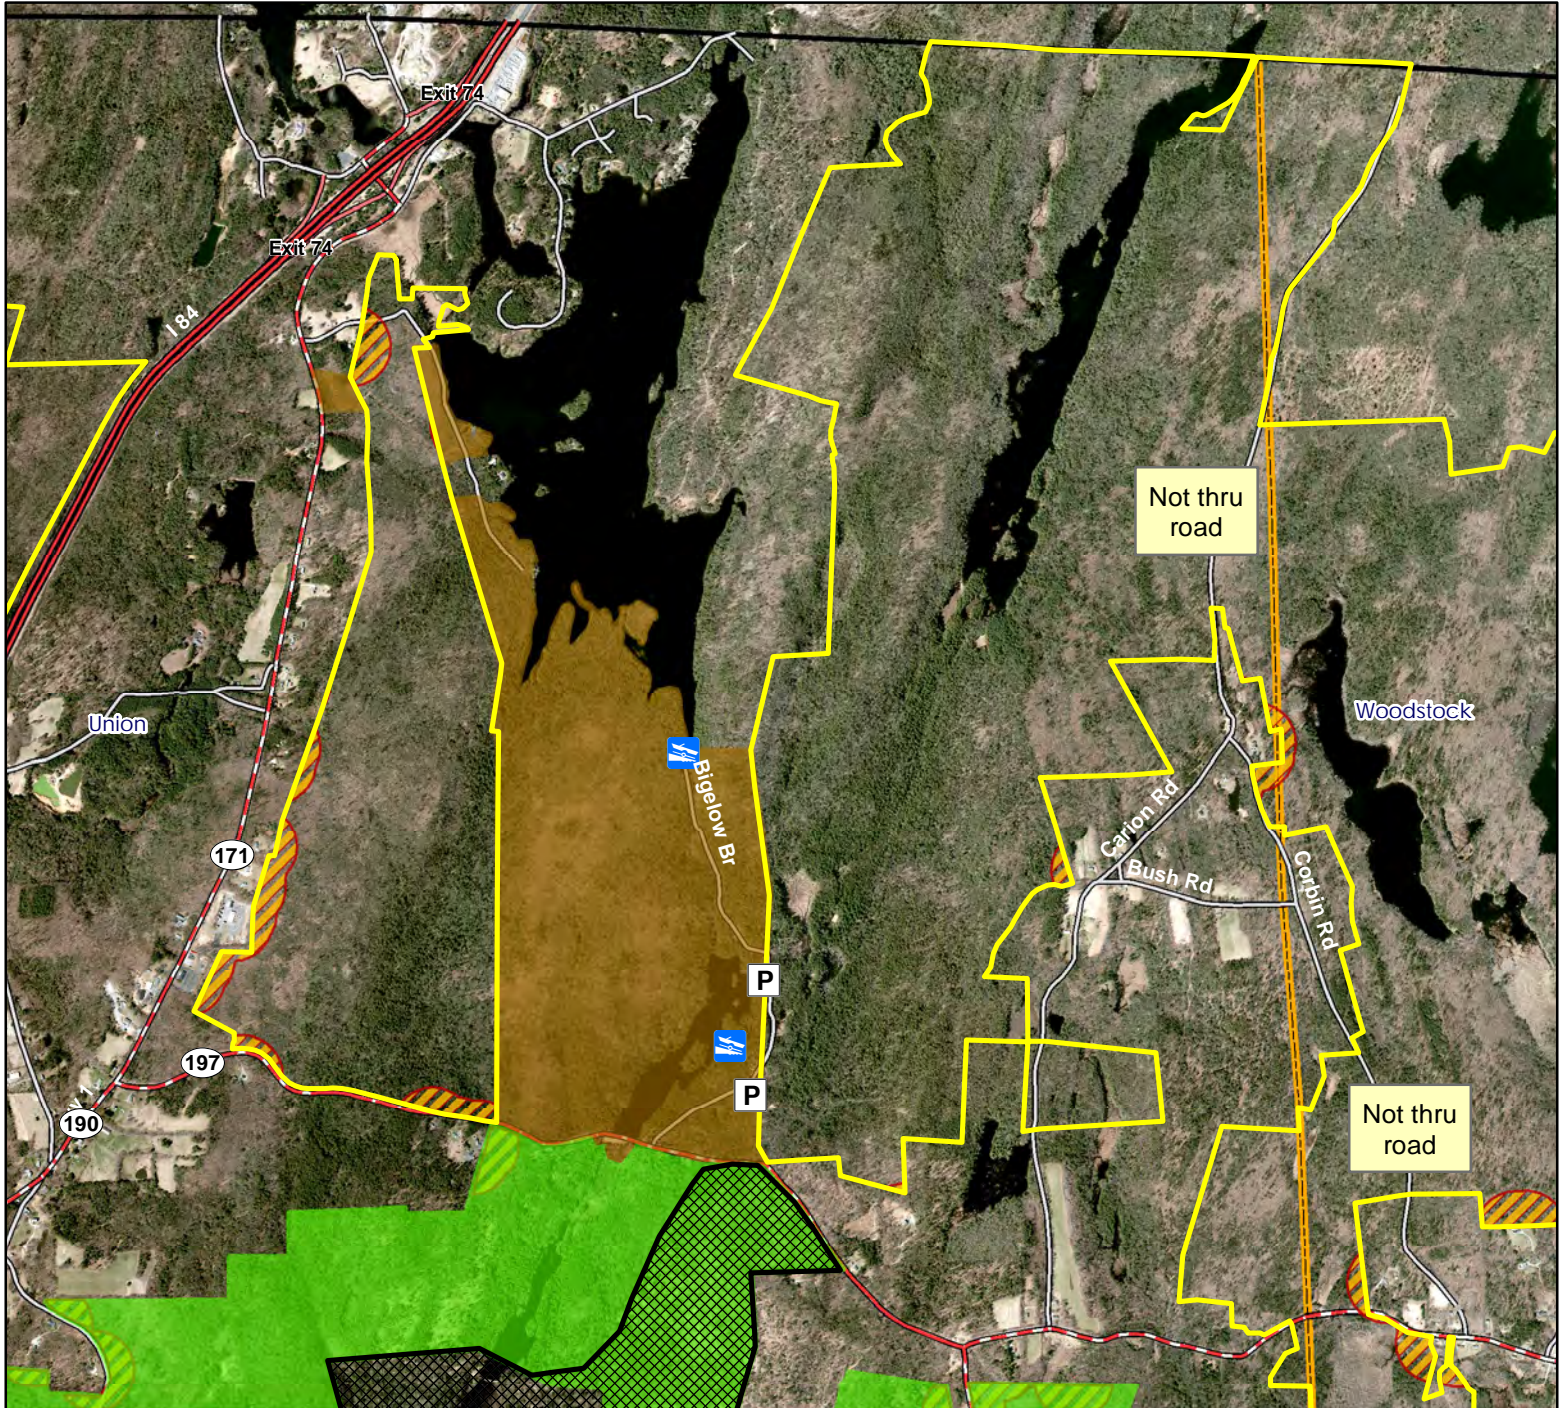

Note: This map depicts an approximation of property boundaries. Please obey all postings.

- Symbols:**
- Approximate Boundary
 - 500ft Firearms Restriction Zones

Map Date: April 2024; Ortho 2019

2,200 1,100 0 2,200 Feet

Nipmuck State Forest

Northeast Union

Location: Union and Woodstock

Description: 9,597 acres total. Open for small game, waterfowl, archery and firearms deer and turkey hunting. Portions adjacent to Bigelow Hollow State Park and Yale-Myers Forest.

Note: This map depicts an approximation of property boundaries. Please obey all postings.

- Symbols:**
-  Approximate Boundary
 -  Yale-Myers Forest
 -  Bigelow Hollow State Park
 -  500ft Firearms Restriction Zones
 -  Closed to Hunting
 -  Boat Launch
 -  Parking Area