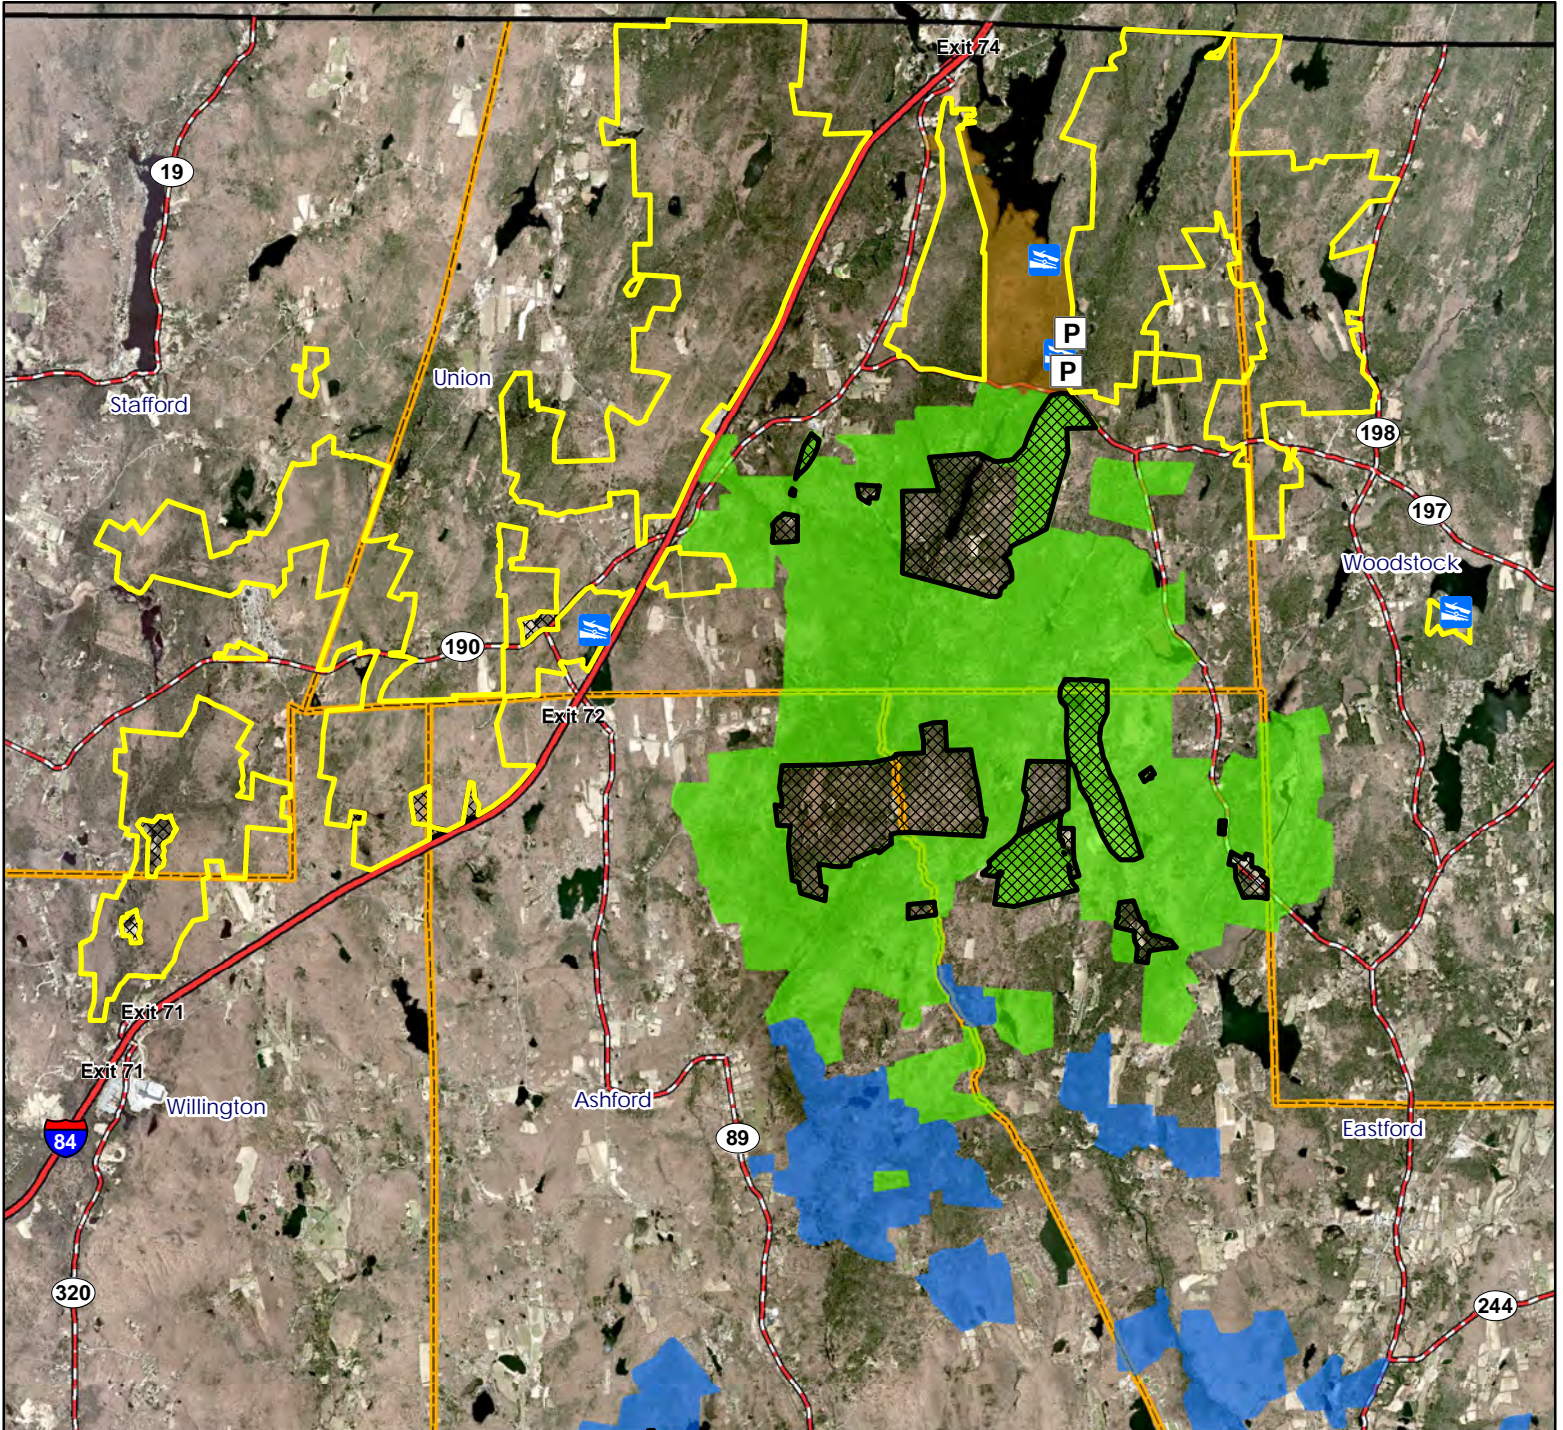

Nipmuck State Forest Overview

Location: Ashford, Stafford, Union, Willington and Woodstock

Description: 9,597 acres. Open for small game, waterfowl, archery and firearms deer and turkey hunting. Portions adjacent to Bigelow Hollow State Park and Yale-Myers Forest.

Note: This map depicts an approximation of property boundaries. Please obey all postings.

- Symbols:**
- Approximate Boundary
 - Yale-Myers Forest
 - Bigelow Hollow State Park
 - Natchaug State Forest
 - Parking Area
 - Closed to Hunting
 - Boat Launch

Map Date: April 2024; Ortho 2019

8,000 4,000 0 8,000 Feet

Nipmuck State Forest

Willington / Stafford South

Location: Willington, Stafford, Ashford and Union

Description: 9,597 acres total. Open for small game, waterfowl, archery and firearms deer and turkey hunting.

Note: This map depicts an approximation of property boundaries. Please obey all postings.

- Symbols:**
-  Approximate Boundary
 -  500ft Firearms Restriction Zones
 -  Closed to Hunting

Map Date: April 2024 ; Ortho 2019