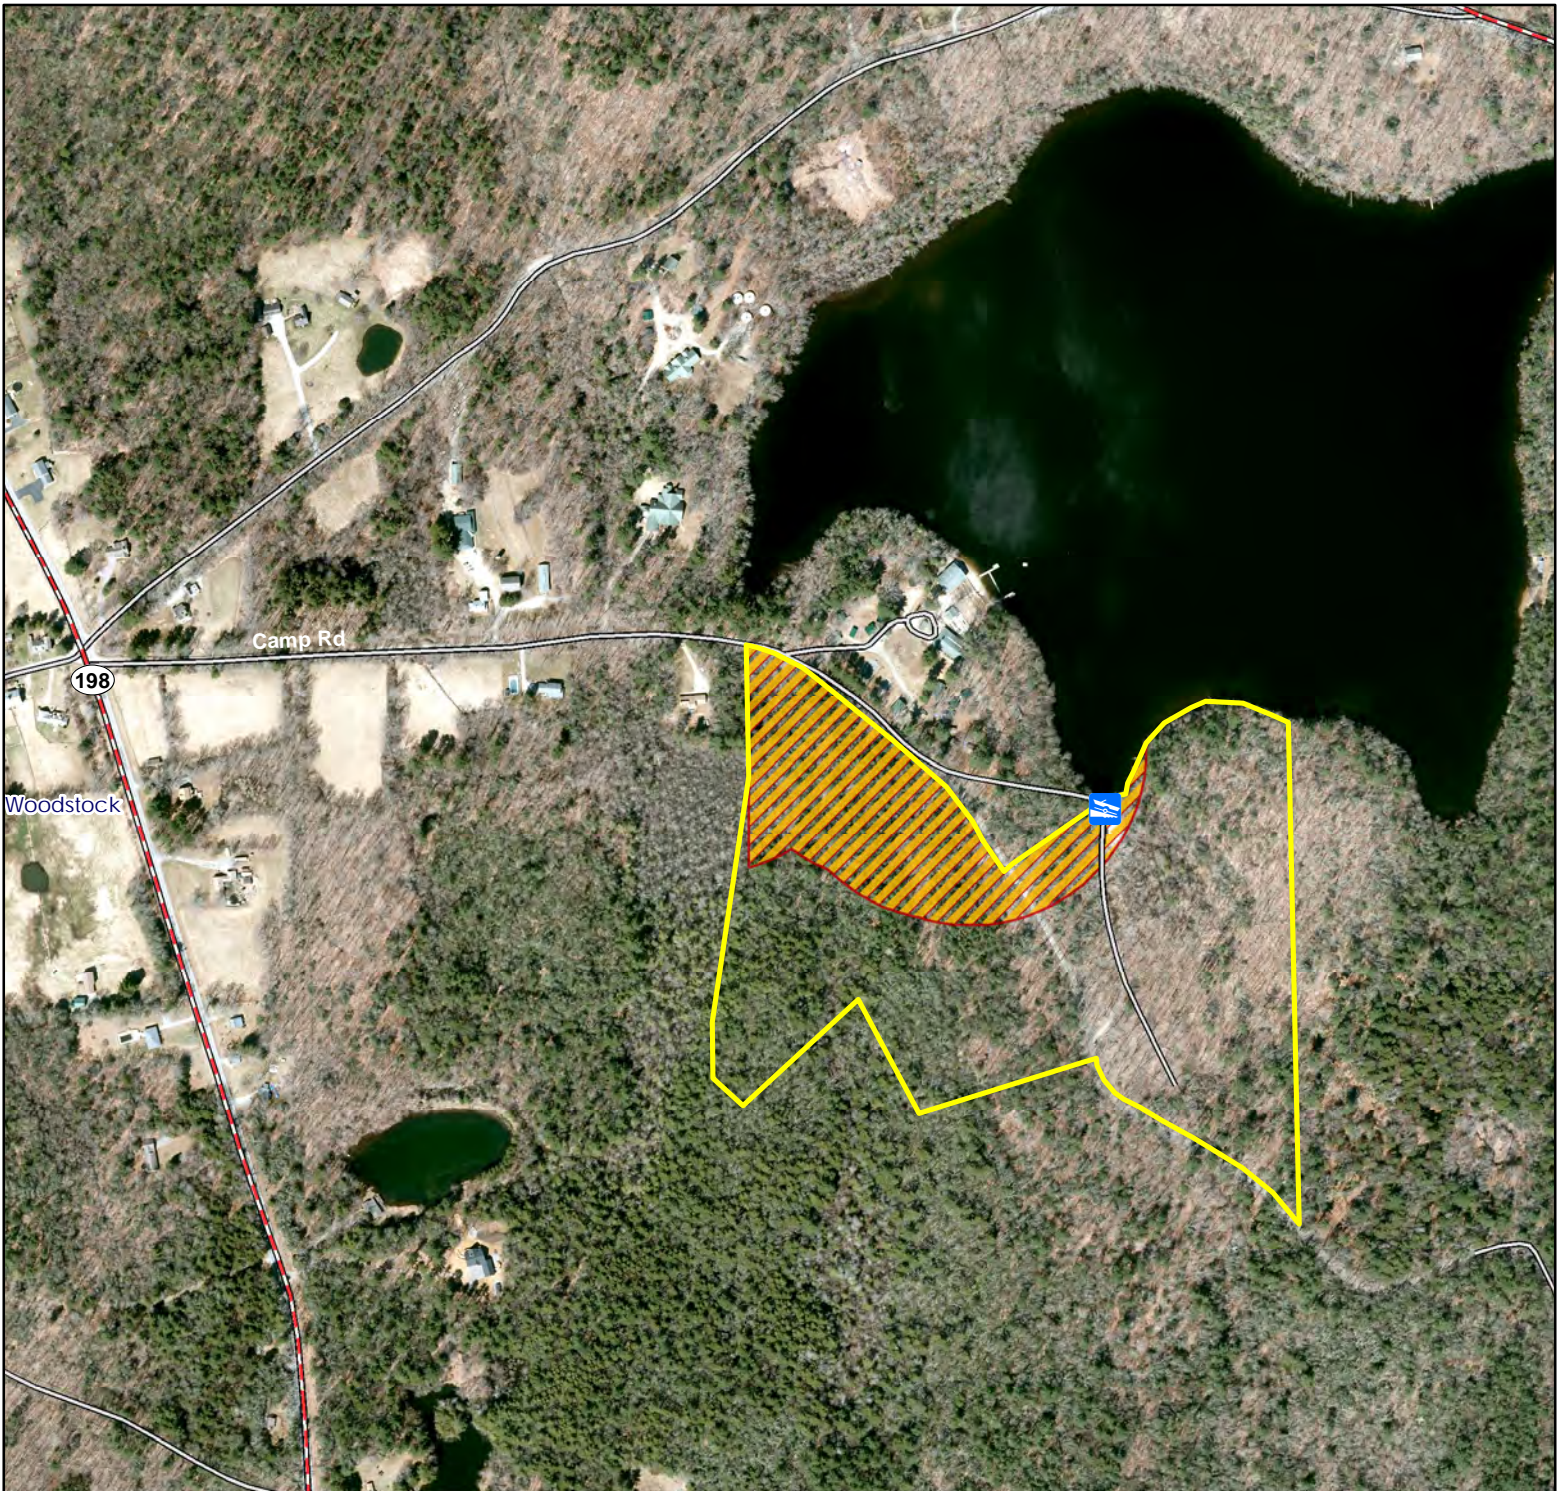

Map Date: April 2024; Ortho 2019

8,000 4,000 0 8,000 Feet

Nipmuck State Forest

Willington / Stafford South

Location: Willington, Stafford, Ashford and Union

Description: 9,597 acres total. Open for small game, waterfowl, archery and firearms deer and turkey hunting.

Map Date: April 2024; Ortho 2019

2,300 1,150 0 2,300 Feet

Nipmuck State Forest

South Woodstock

Location: Woodstock

Description: 9,597 acres total. Open for small game, waterfowl, archery and firearms deer and turkey hunting.

Note: This map depicts an approximation of property boundaries. Please obey all postings.

Symbols:  Approximate Boundary  500ft Firearms Restriction Zones  Boat Launch

Map Date: April 2024; Ortho 2019

620 310 0 620 Feet