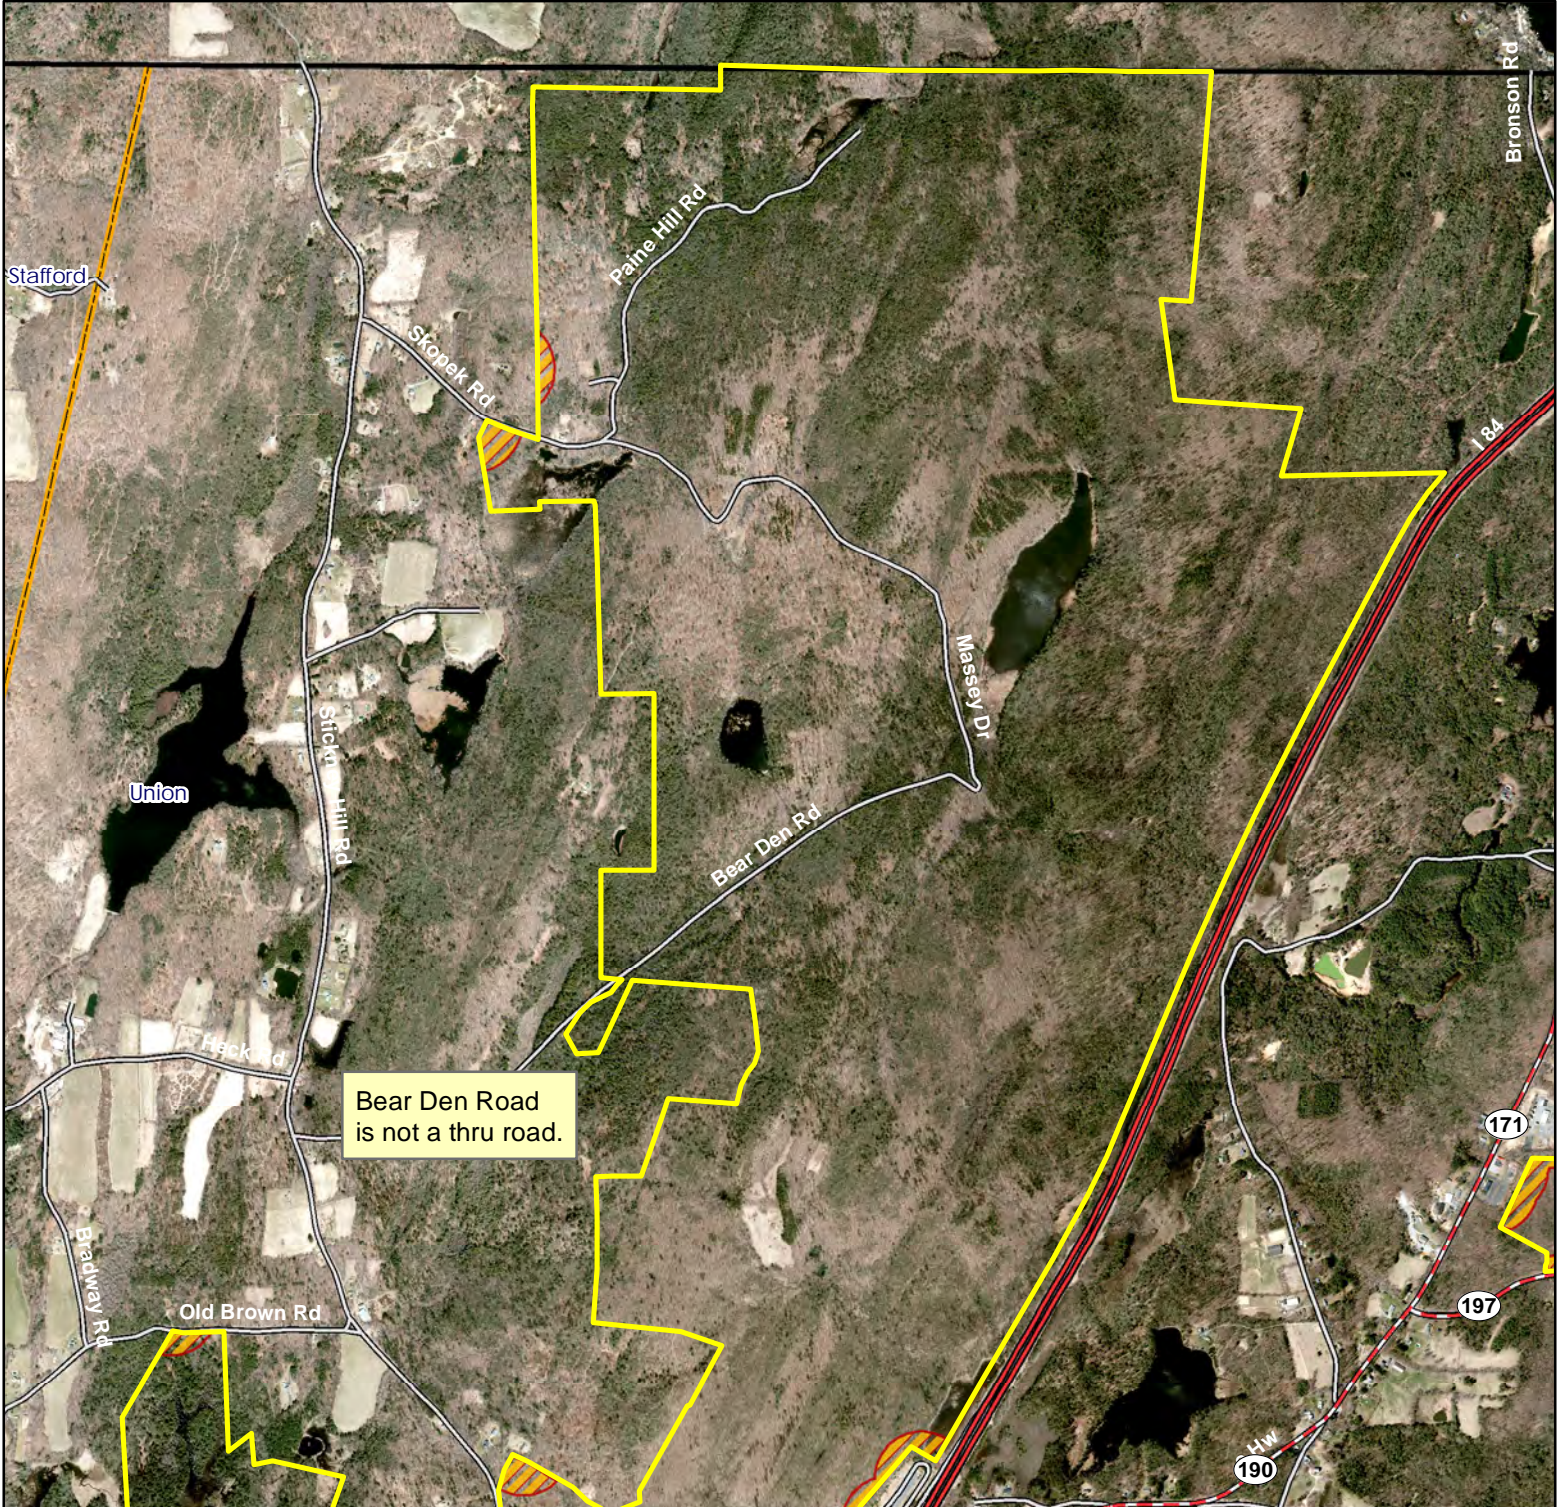

Note: This map depicts an approximation of property boundaries. Please obey all postings.

- Symbols:**
-  Approximate Boundary
 -  500ft Firearms Restriction Zones
 -  Closed to Hunting
 -  Yale-Myers Forest
 -  Boat Launch

Map Date: April 2024; Ortho 2019

1,800 900 0 1,800 Feet

Nipmuck State Forest

Northwestern Union

Location: Union

Description: 9,597 acres total. Open for small game, waterfowl, archery and firearms deer and turkey hunting.

Note: This map depicts an approximation of property boundaries. Please obey all postings.

- Symbols:**
- Approximate Boundary
 - 500ft Firearms Restriction Zones

Map Date: April 2024; Ortho 2019

2,200 1,100 0 2,200 Feet