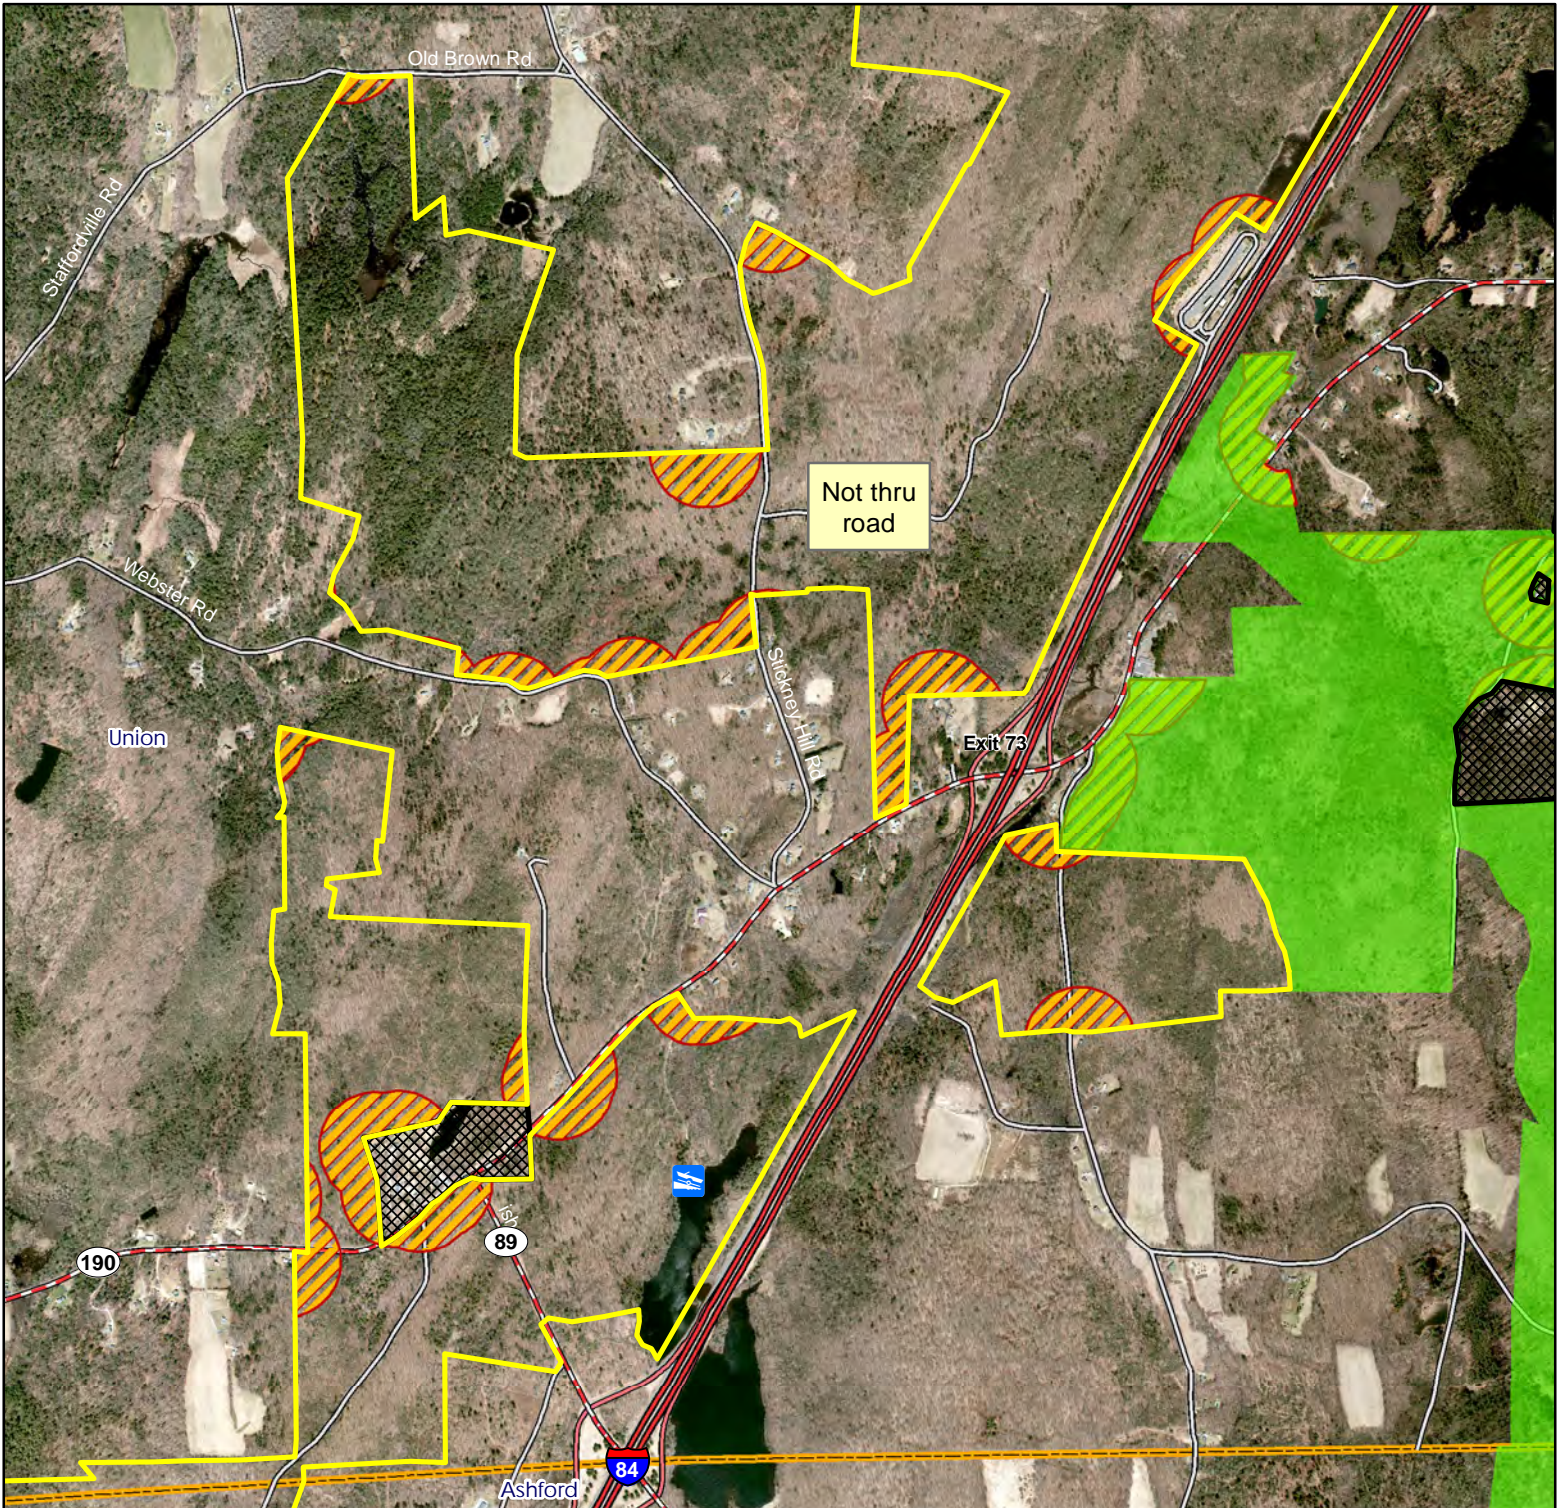

Note: This map depicts an approximation of property boundaries. Please obey all postings.

- Symbols:**
-  Approximate Boundary
 -  500ft Firearms Restriction Zones
 -  Closed to Hunting

Map Date: April 2024 ; Ortho 2019

Symbols:  Approximate Boundary  500ft Firearms Restriction Zones

Map Date: April 2024; Ortho 2019

2,100 1,050 0 2,100 Feet

Nipmuck State Forest

Southwest Union

Location: Union

Description: 9,597 acres total. Open for small game, waterfowl, archery and firearms deer and turkey hunting. Portions adjacent to Yale-Myers Forest.

Note: This map depicts an approximation of property boundaries. Please obey all postings.

- Symbols:**
-  Approximate Boundary
 -  500ft Firearms Restriction Zones
 -  Closed to Hunting
 -  Yale-Myers Forest
 -  Boat Launch

Note: This map depicts an approximation of property boundaries. Please obey all postings.

- Symbols:**
- Approximate Boundary
 - 500ft Firearms Restriction Zones

Map Date: April 2024; Ortho 2019

2,200 1,100 0 2,200 Feet