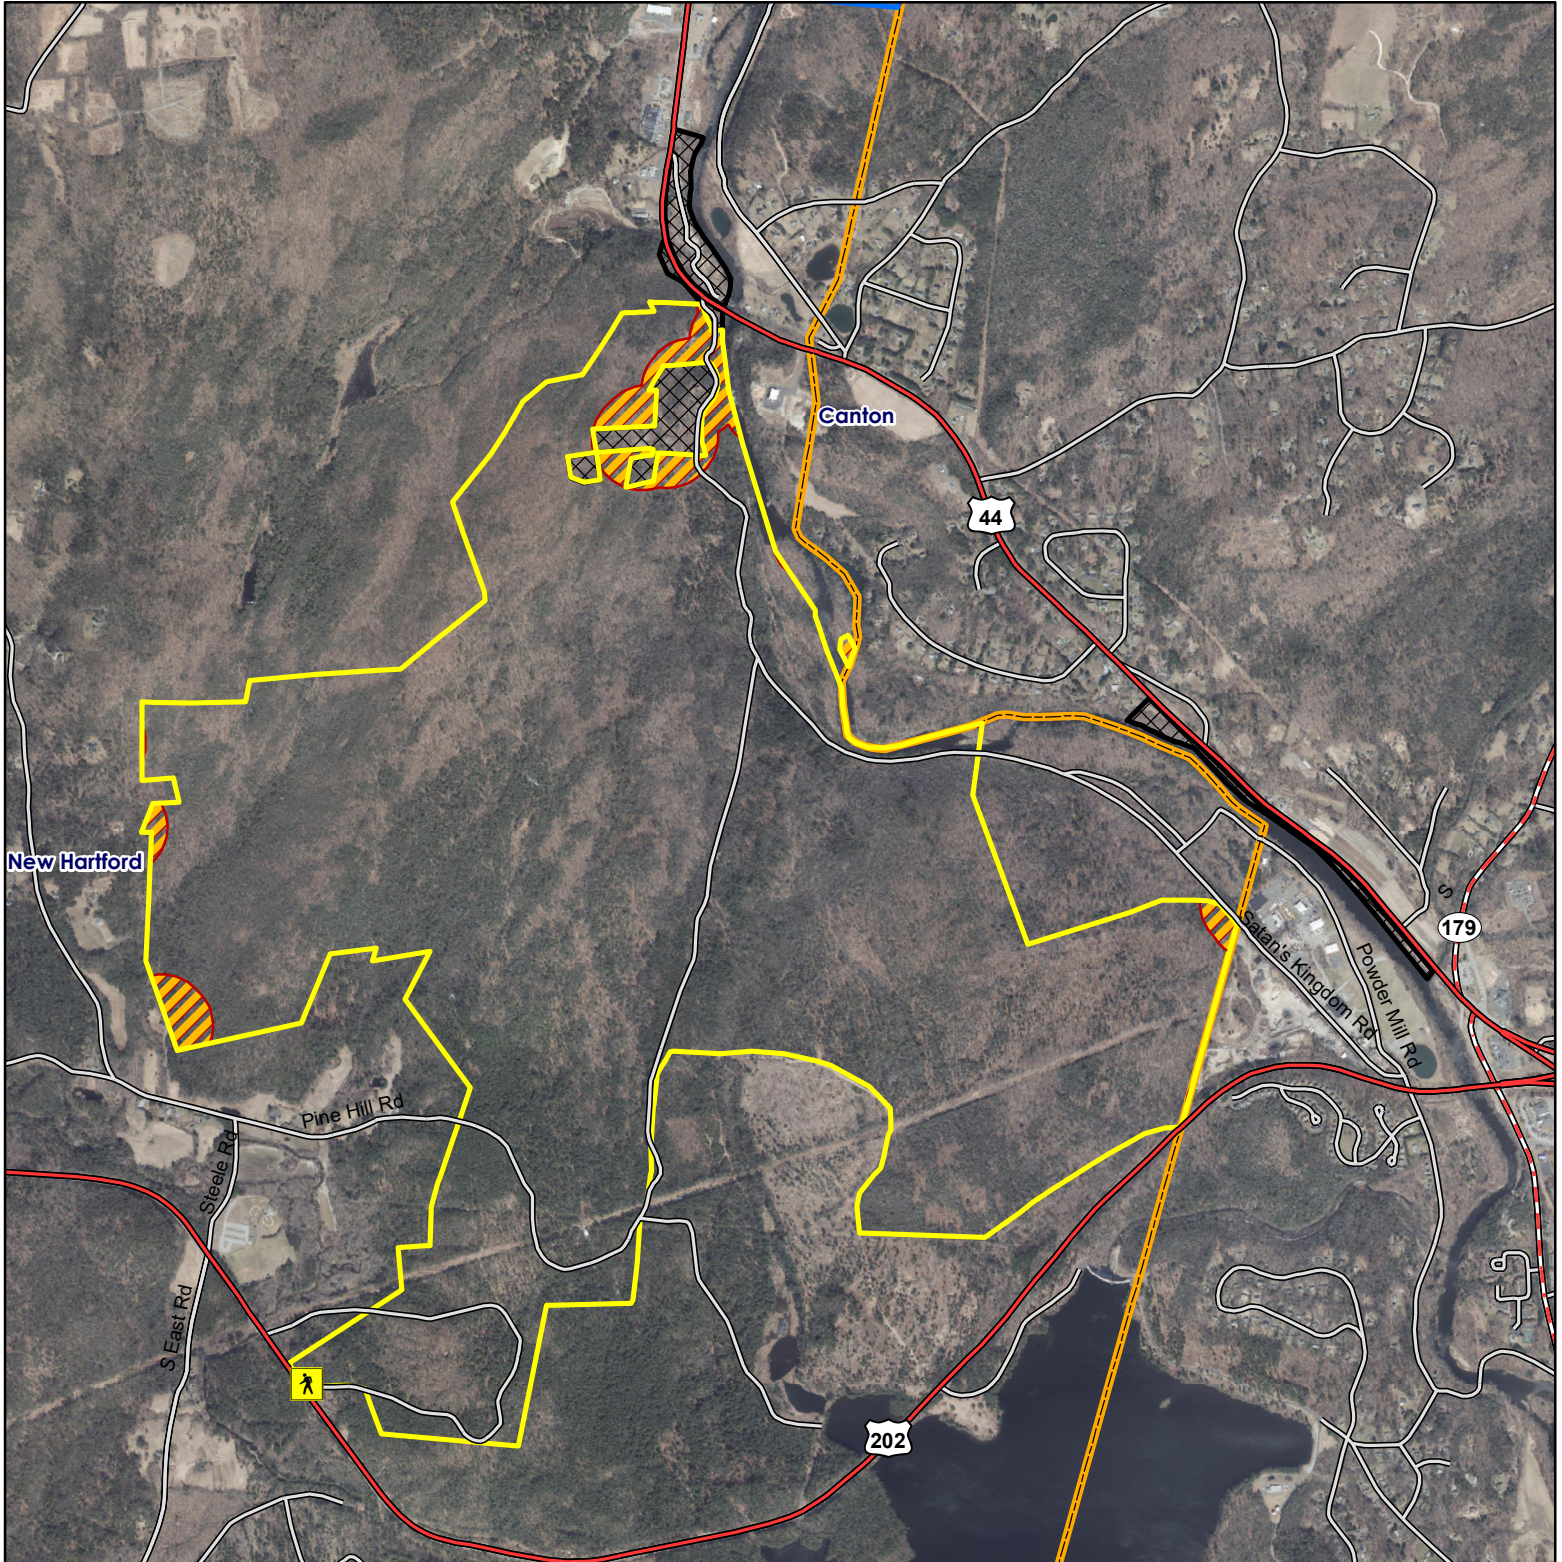

# Nepaug State Forest

**Location:** New Hartford

**Description:** 1,363 acres; mixed hardwoods, pine and spruce plantations; small swampy area. Open for small game, waterfowl, spring and fall turkey and deer hunting.

**Access:** From Route 202 and Satan's Kingdom Rd.

**Note:** This map depicts an approximation of property boundaries. Please obey all postings.

**Symbols:** Approximate Boundary Closed to Hunting Access Point

Map Date: September 2023; Ortho 2019

1,400 700 0 1,400 Feet