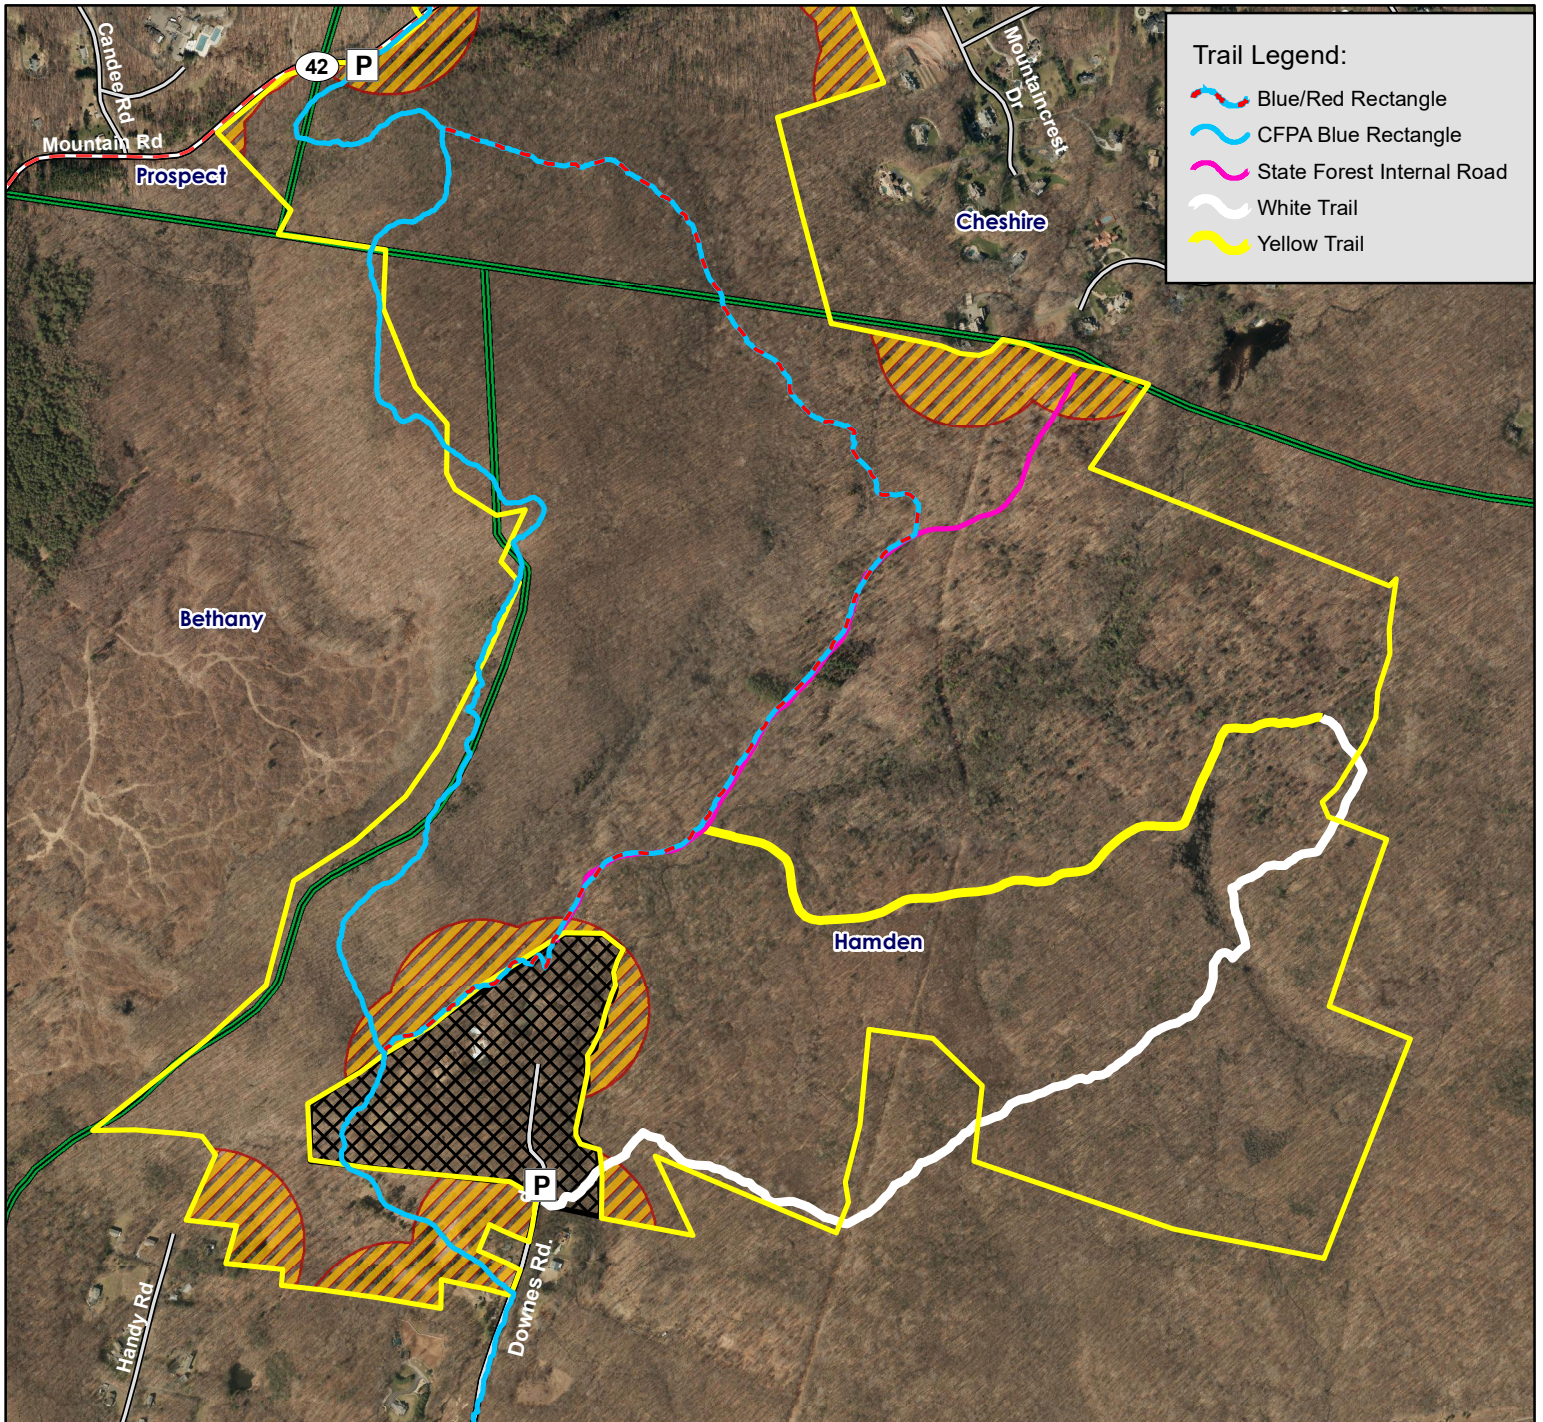

Note: This map depicts an approximation of trail locations and property boundaries. Please obey all postings.

Symbols: Approximate Boundary YMCA Camp Mt Laurel; NO TRESSPASSING 500ft Firearms Restriction Zones Parking Area

Map Date: January 2023 Ortho 2019

1,600 800 0 1,600 Feet

Naugatuck State Forest

Mt. Sanford Block (YMCA Camp Closure)

Page 5

Location: Cheshire, Bethany, Hamden

Description: 712 acres. Mixed Hardwoods

Access: Parking areas off of Rt. 41 (Bethany Mountain Rd.) and Downes Rd. (park in the turn-around). The YMCA Camp Mt Laurel on Downes Rd. is private property please do not trespass through this property. Access the state forest from either the white trail or the blue/red rectangle trail.

Map Date: January 2023 Ortho 2019

1,000 500 0 1,000 Feet

Naugatuck State Forest

Great Hill Block

Location: Seymour

Description: 327 acres. Designated as a deer bowhunting only area, also open for firearms and archery spring and fall turkey hunting, small game hunting and waterfowl hunting.