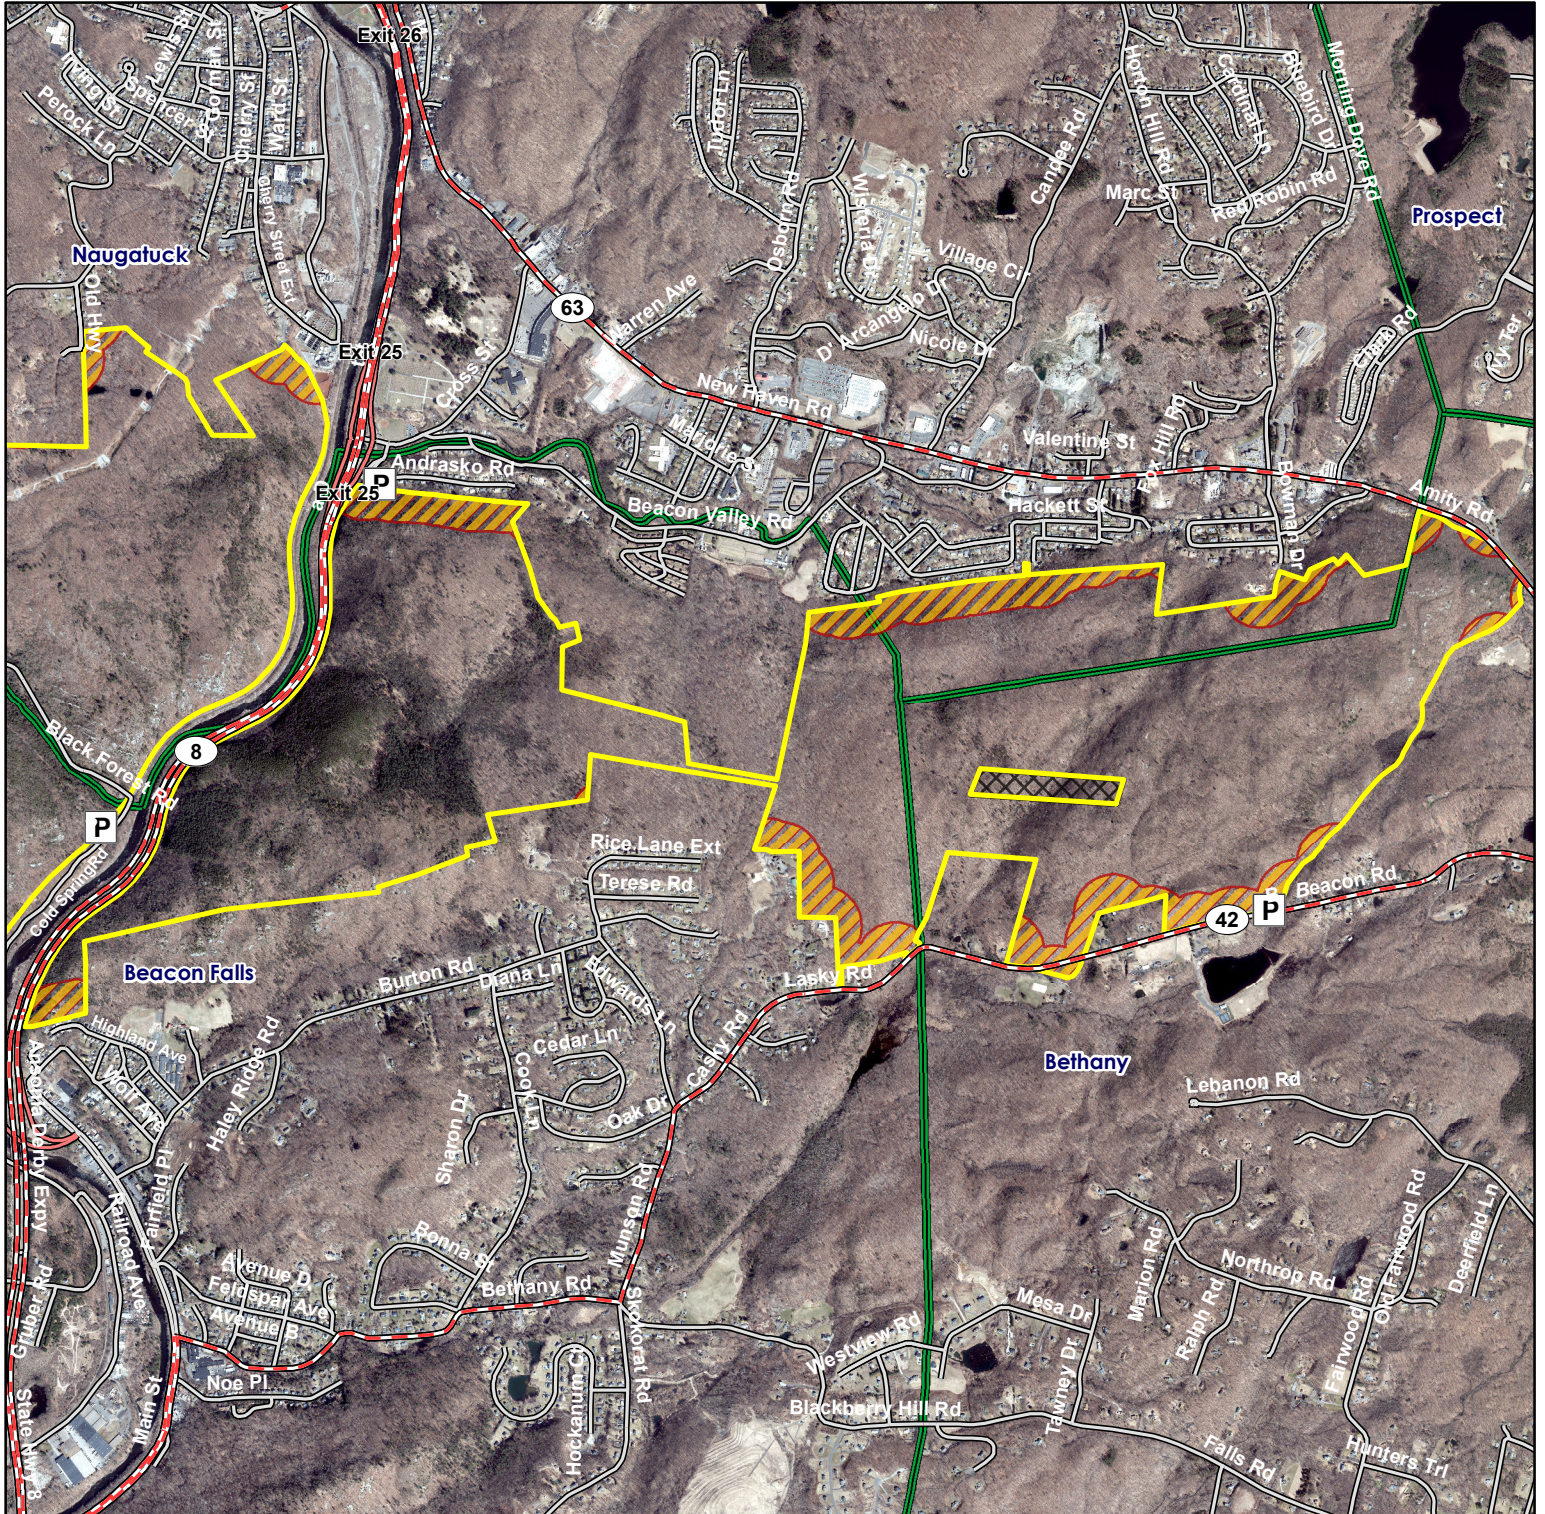

Naugatuck State Forest

Overview

Page 1

Location: Oxford, Beacon Falls, Naugatuck, Hamden, Bethany, Cheshire

Description: 5,073 total acres.

Note: This map depicts an approximation of property boundaries. Please obey all postings.

Symbols:  Approximate Boundary

Map Date: January 2023; Ortho 2019

6,200 3,100 0 6,200 Feet

Naugatuck State Forest

West Block

Page 2

Location: Oxford, Beacon Falls, Naugatuck

Description: 2,225 acres. Mixed hardwoods, pine plantations, laurel thickets and swampy areas.

Map Date: January 2023; Ortho 2019

Naugatuck State Forest

East Block

Page 3

Location: Beacon Falls, Bethany and Naugatuck

Description: 1,208 acres. Mixed hardwoods, pine plantations, laurel thickets and swampy areas.

Access: Parking areas off Andrasko Rd. and off Rt. 42 (Beacon Rd.) at Blue Trail Access.

Note: This map depicts an approximation of property boundaries. Please obey all postings.

Symbols: Approximate Boundary Town of Bethany; NO TRESSPASSING 500ft Firearms Restriction Zones Parking Area