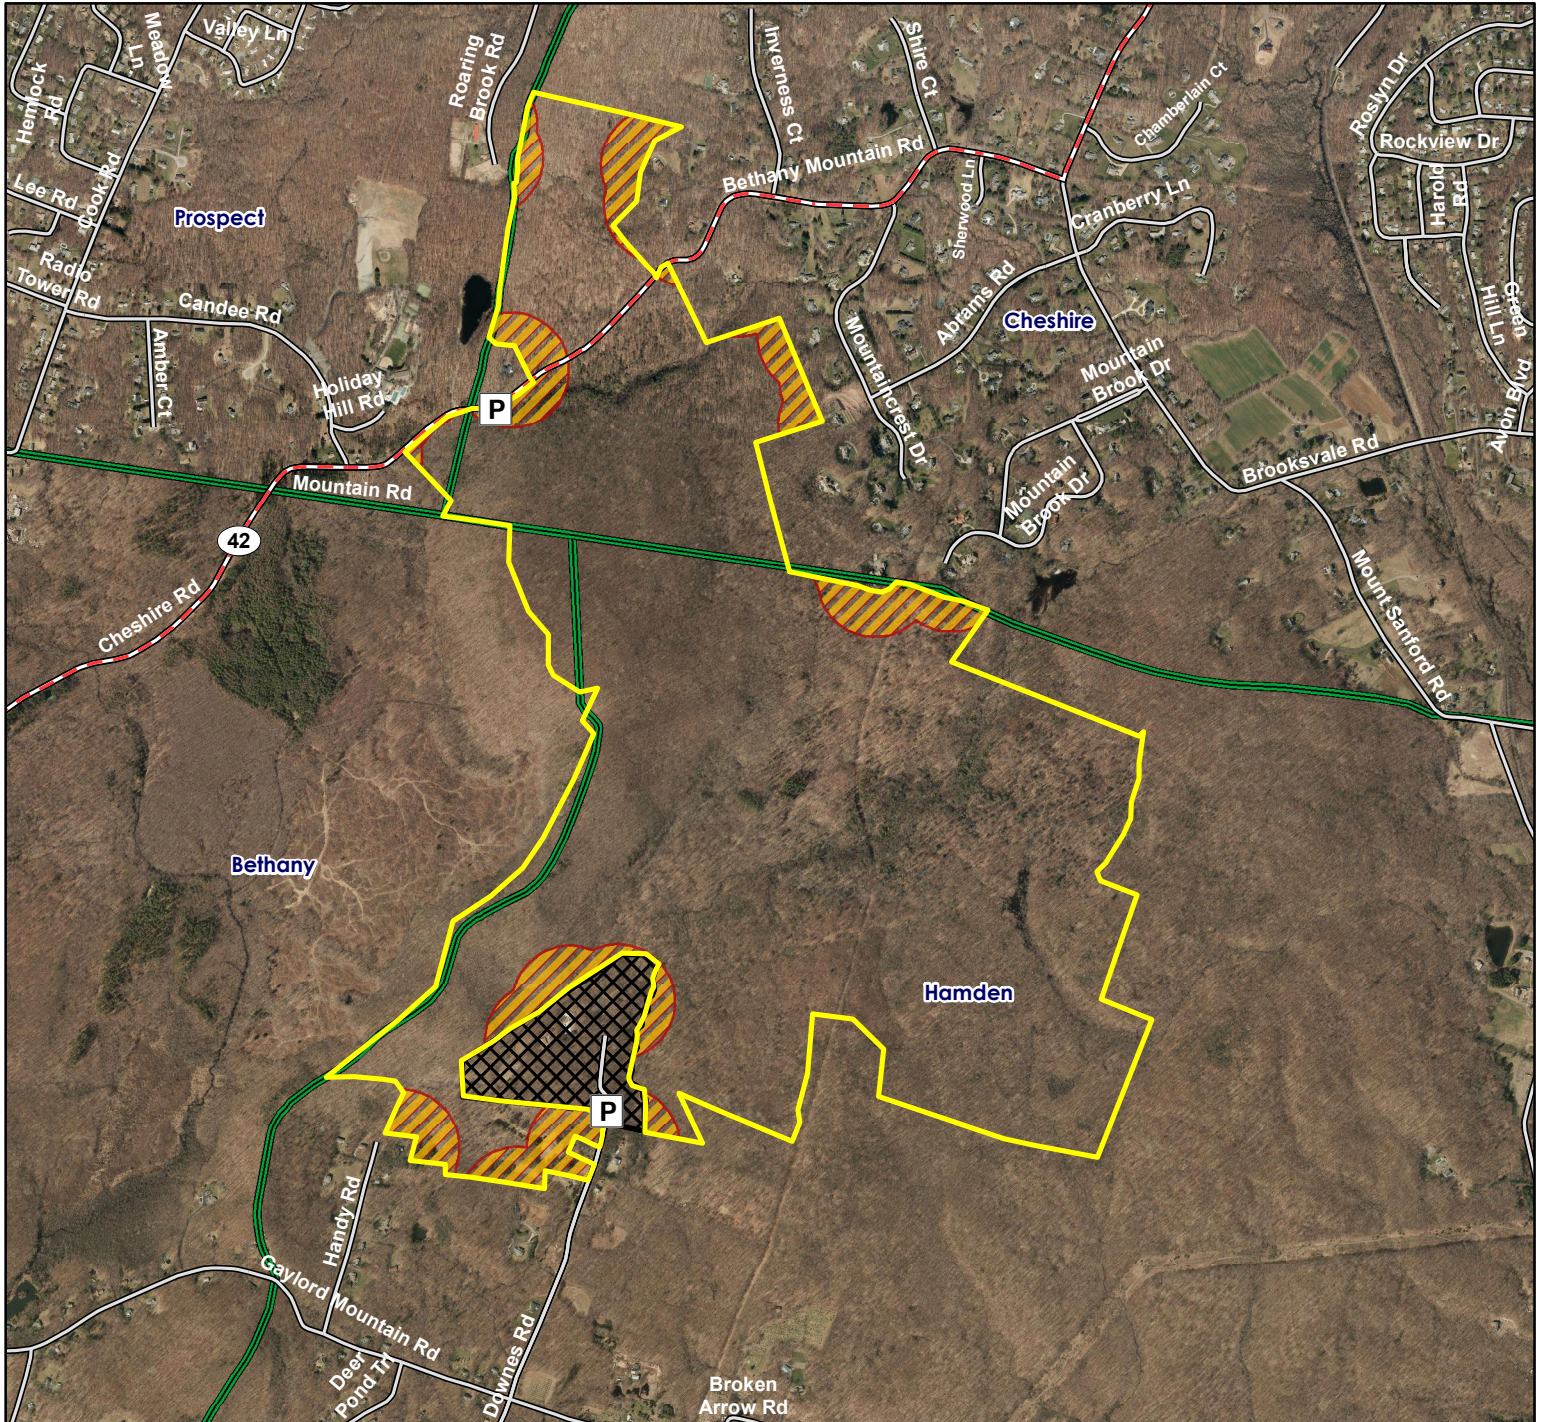

Access: Parking areas off Andrasko Rd. and off Rt. 42 (Beacon Rd.) at Blue Trail Access.

Note: This map depicts an approximation of property boundaries. Please obey all postings.

Symbols: Approximate Boundary Town of Bethany; NO TRESSPASSING 500ft Firearms Restriction Zones Parking Area

Map Date: January 2023; Ortho 2019

Naugatuck State Forest Mt. Sanford Block

Page 4

Location: Cheshire, Bethany, Hamden

Description: 712 acres. Mixed Hardwoods.

Access: Parking areas off of Rt. 41 (Bethany Mountain Rd.) and Downes Rd. (park in the turn-around). The YMCA Camp Mt Laurel on Downes Rd. is private property please do not trespass through this property. Access the state forest from either the white trail or the blue/red rectangle trail.

Note: This map depicts an approximation of trail locations and property boundaries. Please obey all postings.

Symbols: Approximate Boundary YMCA Camp Mt Laurel; NO TRESSPASSING 500ft Firearms Restriction Zones Parking Area

Map Date: January 2023 Ortho 2019

1,000 500 0 1,000 Feet

Naugatuck State Forest

Great Hill Block

Location: Seymour

Description: 327 acres. Designated as a deer bowhunting only area, also open for firearms and archery spring and fall turkey hunting, small game hunting and waterfowl hunting.