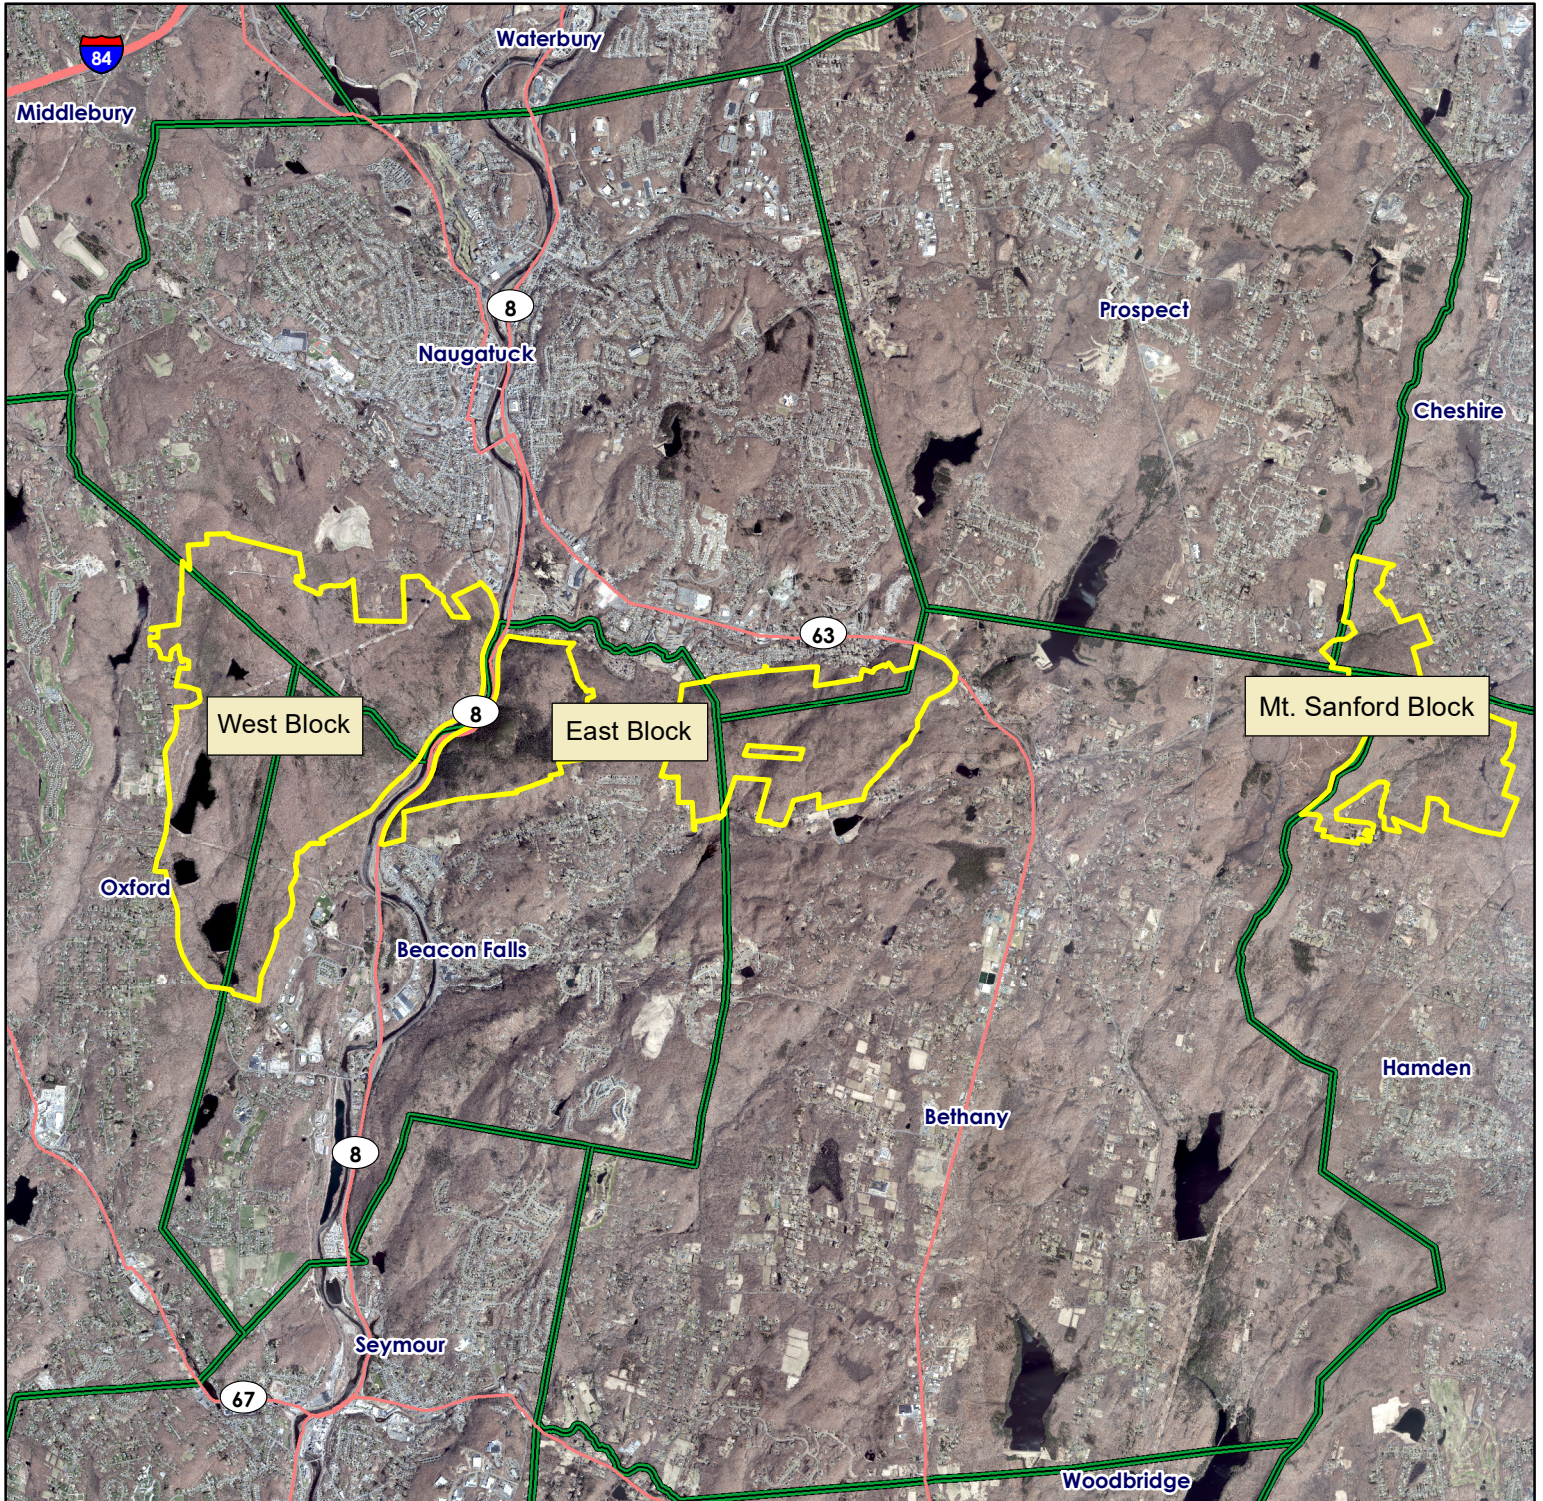

Naugatuck State Forest

Overview

Page 1

Location: Oxford, Beacon Falls, Naugatuck, Hamden, Bethany, Cheshire

Description: 5,073 total acres.

Note: This map depicts an approximation of property boundaries. Please obey all postings.

Symbols:  Approximate Boundary

Map Date: January 2023; Ortho 2019

6,200 3,100 0 6,200 Feet

Naugatuck State Forest

West Block

Page 2

Location: Oxford, Beacon Falls, Naugatuck

Description: 2,225 acres. Mixed hardwoods, pine plantations, laurel thickets and swampy areas.

Map Date: January 2023; Ortho 2019

Naugatuck State Forest

East Block

Page 3

Location: Beacon Falls, Bethany and Naugatuck

Description: 1,208 acres. Mixed hardwoods, pine plantations, laurel thickets and swampy areas.

Map Date: January 2023 Ortho 2019

1,000 500 0 1,000 Feet

Naugatuck State Forest

Great Hill Block

Location: Seymour

Description: 327 acres. Designated as a deer bowhunting only area, also open for firearms and archery spring and fall turkey hunting, small game hunting and waterfowl hunting.