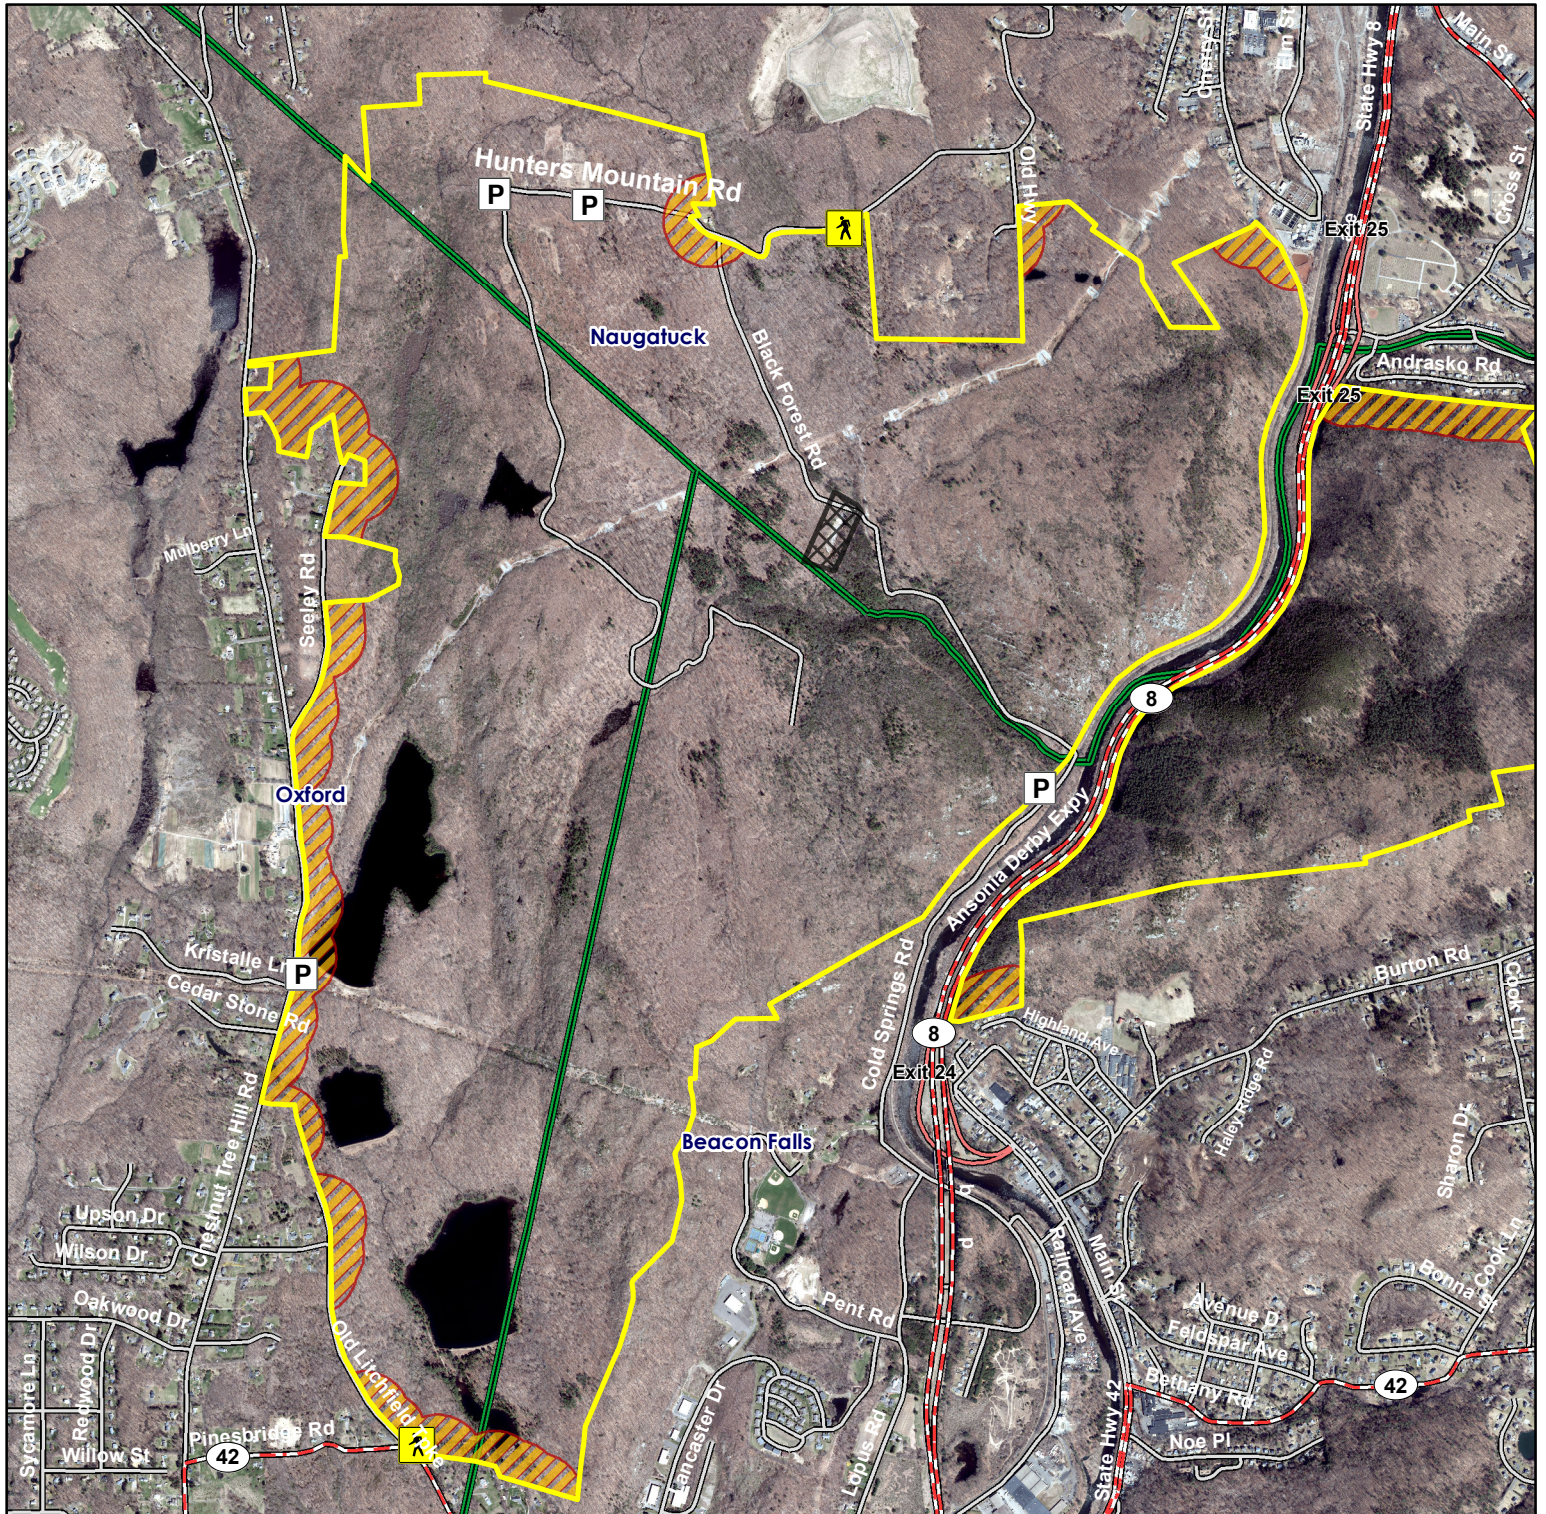

Naugatuck State Forest

Overview

Page 1

Location: Oxford, Beacon Falls, Naugatuck, Hamden, Bethany, Cheshire

Description: 5,073 total acres.

Note: This map depicts an approximation of property boundaries. Please obey all postings.

Symbols:  Approximate Boundary

Map Date: January 2023; Ortho 2019

6,200 3,100 0 6,200 Feet

Naugatuck State Forest

West Block

Page 2

Location: Oxford, Beacon Falls, Naugatuck

Description: 2,225 acres. Mixed hardwoods, pine plantations, laurel thickets and swampy areas.

Map Date: January 2023; Ortho 2019

Naugatuck State Forest

East Block

Page 3

Location: Beacon Falls, Bethany and Naugatuck

Description: 1,208 acres. Mixed hardwoods, pine plantations, laurel thickets and swampy areas.

Map Date: January 2023 Ortho 2019

1,000 500 0 1,000 Feet

Naugatuck State Forest

Great Hill Block

Location: Seymour

Description: 327 acres. Designated as a deer bowhunting only area, also open for firearms and archery spring and fall turkey hunting, small game hunting and waterfowl hunting.