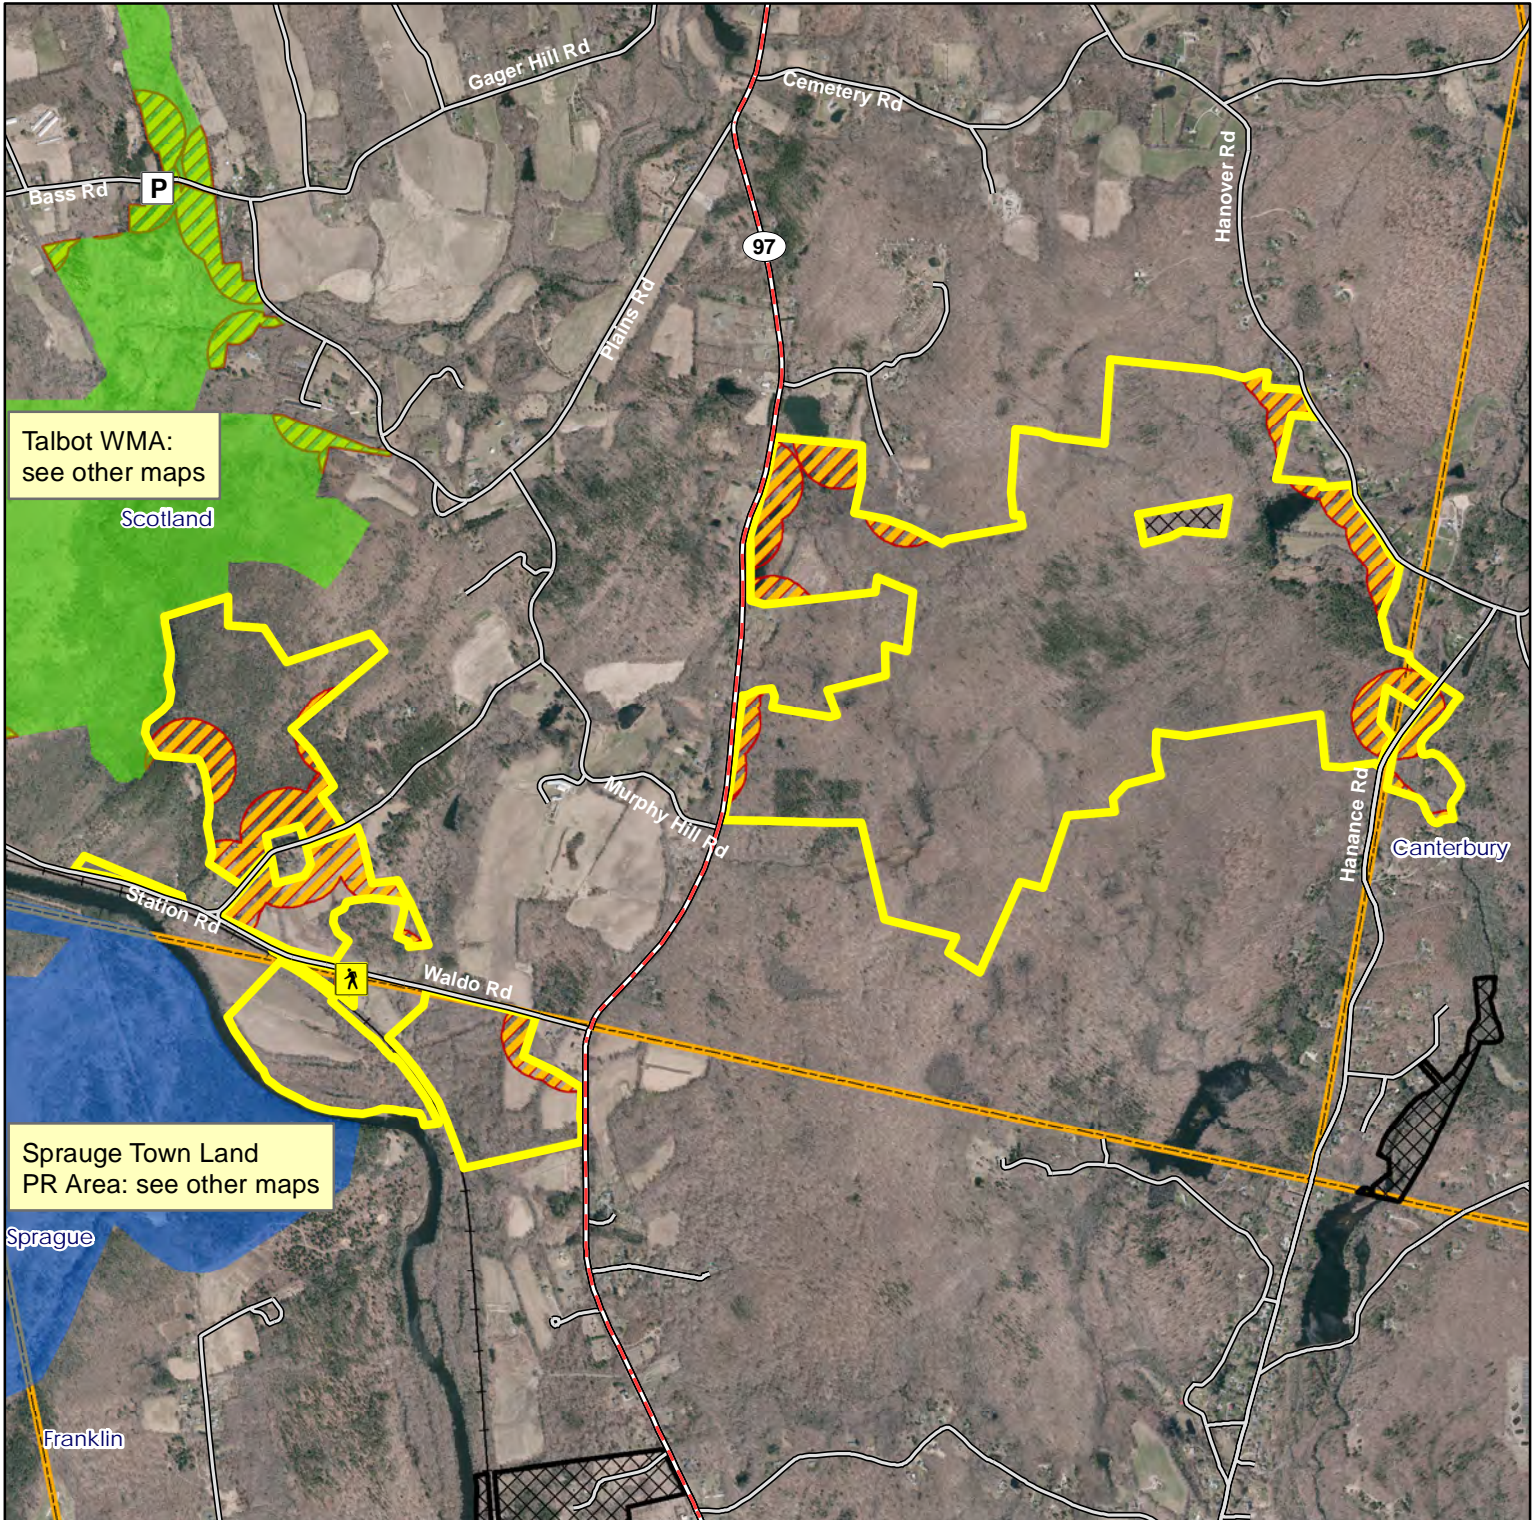

Mohegan State Forest

Map 1 of 3: Overview

Location: Scotland and Sprague

Description: 965 total acres. Open to small game, waterfowl, fall archery deer and turkey, spring and fall firearms turkey, muzzleloader deer, and no-lottery shotgun deer.

Map Date: July 2024; Ortho 2019

2,300 1,150 0 2,300 Feet

Mohegan State Forest

Map 2 of 3: Waldo Tract

Location: Scotland and Sprague

Description: 965 total acres. Open to small game, waterfowl, fall archery deer and turkey, spring and fall firearms turkey, muzzleloader deer, and no-lottery shotgun deer.

Access: Take Waldo Rd. off of Rt. 97

Note: This map depicts an approximation of property boundaries. Please obey all postings.

Symbols: Approximate Boundary 500ft Firearms Restriction Zones Access Point

Description: 965 total acres. Open to small game, waterfowl, fall archery deer and turkey, spring and fall firearms turkey, muzzleloader deer, and no-lottery shotgun deer.

Access: From Rt. 97 (Devotion Rd.) or Hanover Road