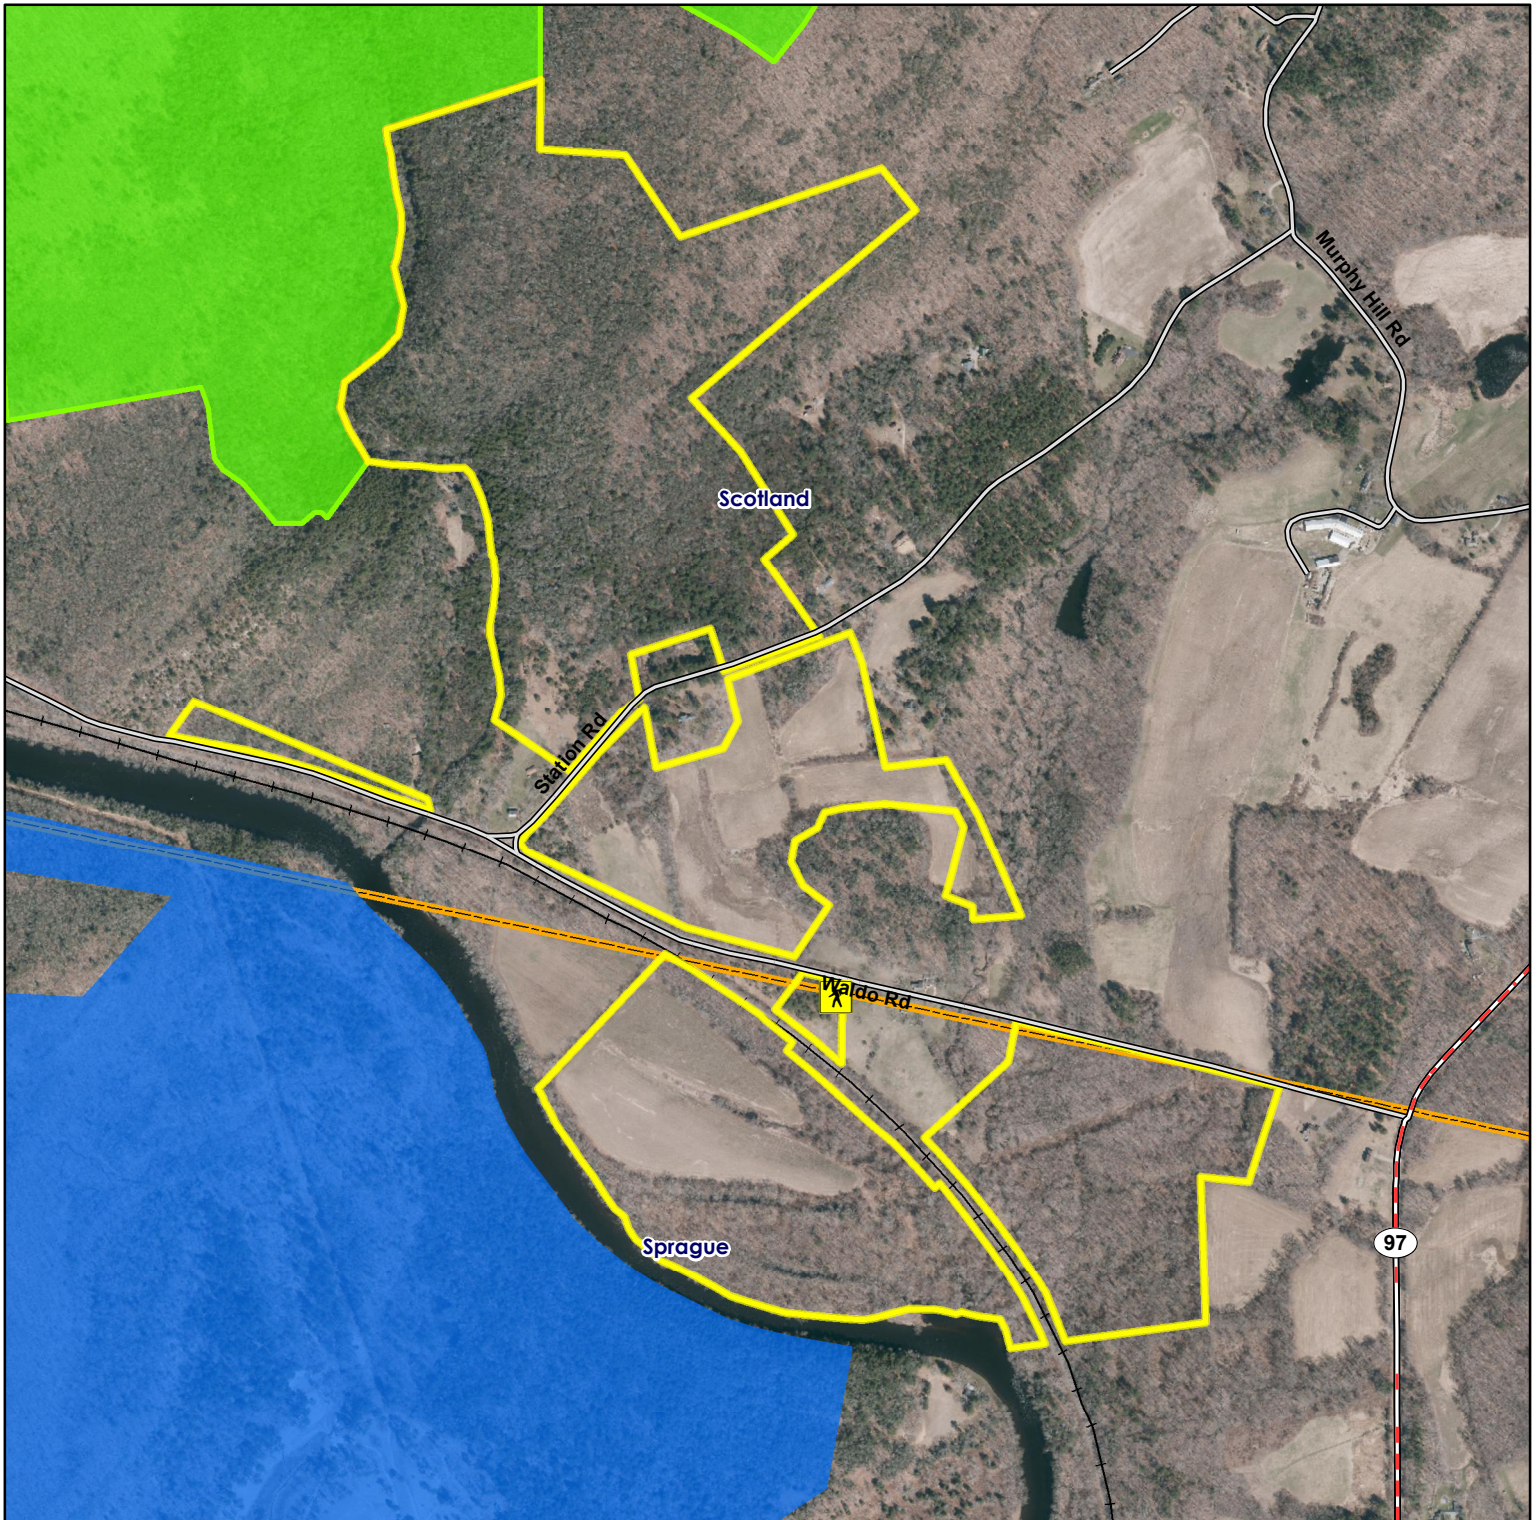

Access: From Rt. 97 (Devotion Road) or Hanover Road

Note: This map depicts an approximation of property boundaries. Please obey all postings.

Symbols:

 Approximate Boundary	 500ft Firearms Restriction Zones	 Closed to Hunting
--	--	---

Mohegan State Forest

Waldo Tract

Page 3 of 3

Location: Scotland and Sprague

Description: 937 total acres. Open to small game, waterfowl, fall archery deer and turkey, spring and fall firearms turkey, muzzleloader deer, and no-lottery shotgun deer.

Access: Take Waldo Road off of Rt. 97

Note: This map depicts an approximation of property boundaries. Please obey all postings.

- Symbols:**
- Approximate Boundary
 - 500ft Firearms Restriction Zones
 - Talbot WMA
 - Sprague Town Land PR Area
 - A Access Point

Map Date: September 2021; Ortho 2019

1,000 500 0 1,000 Feet