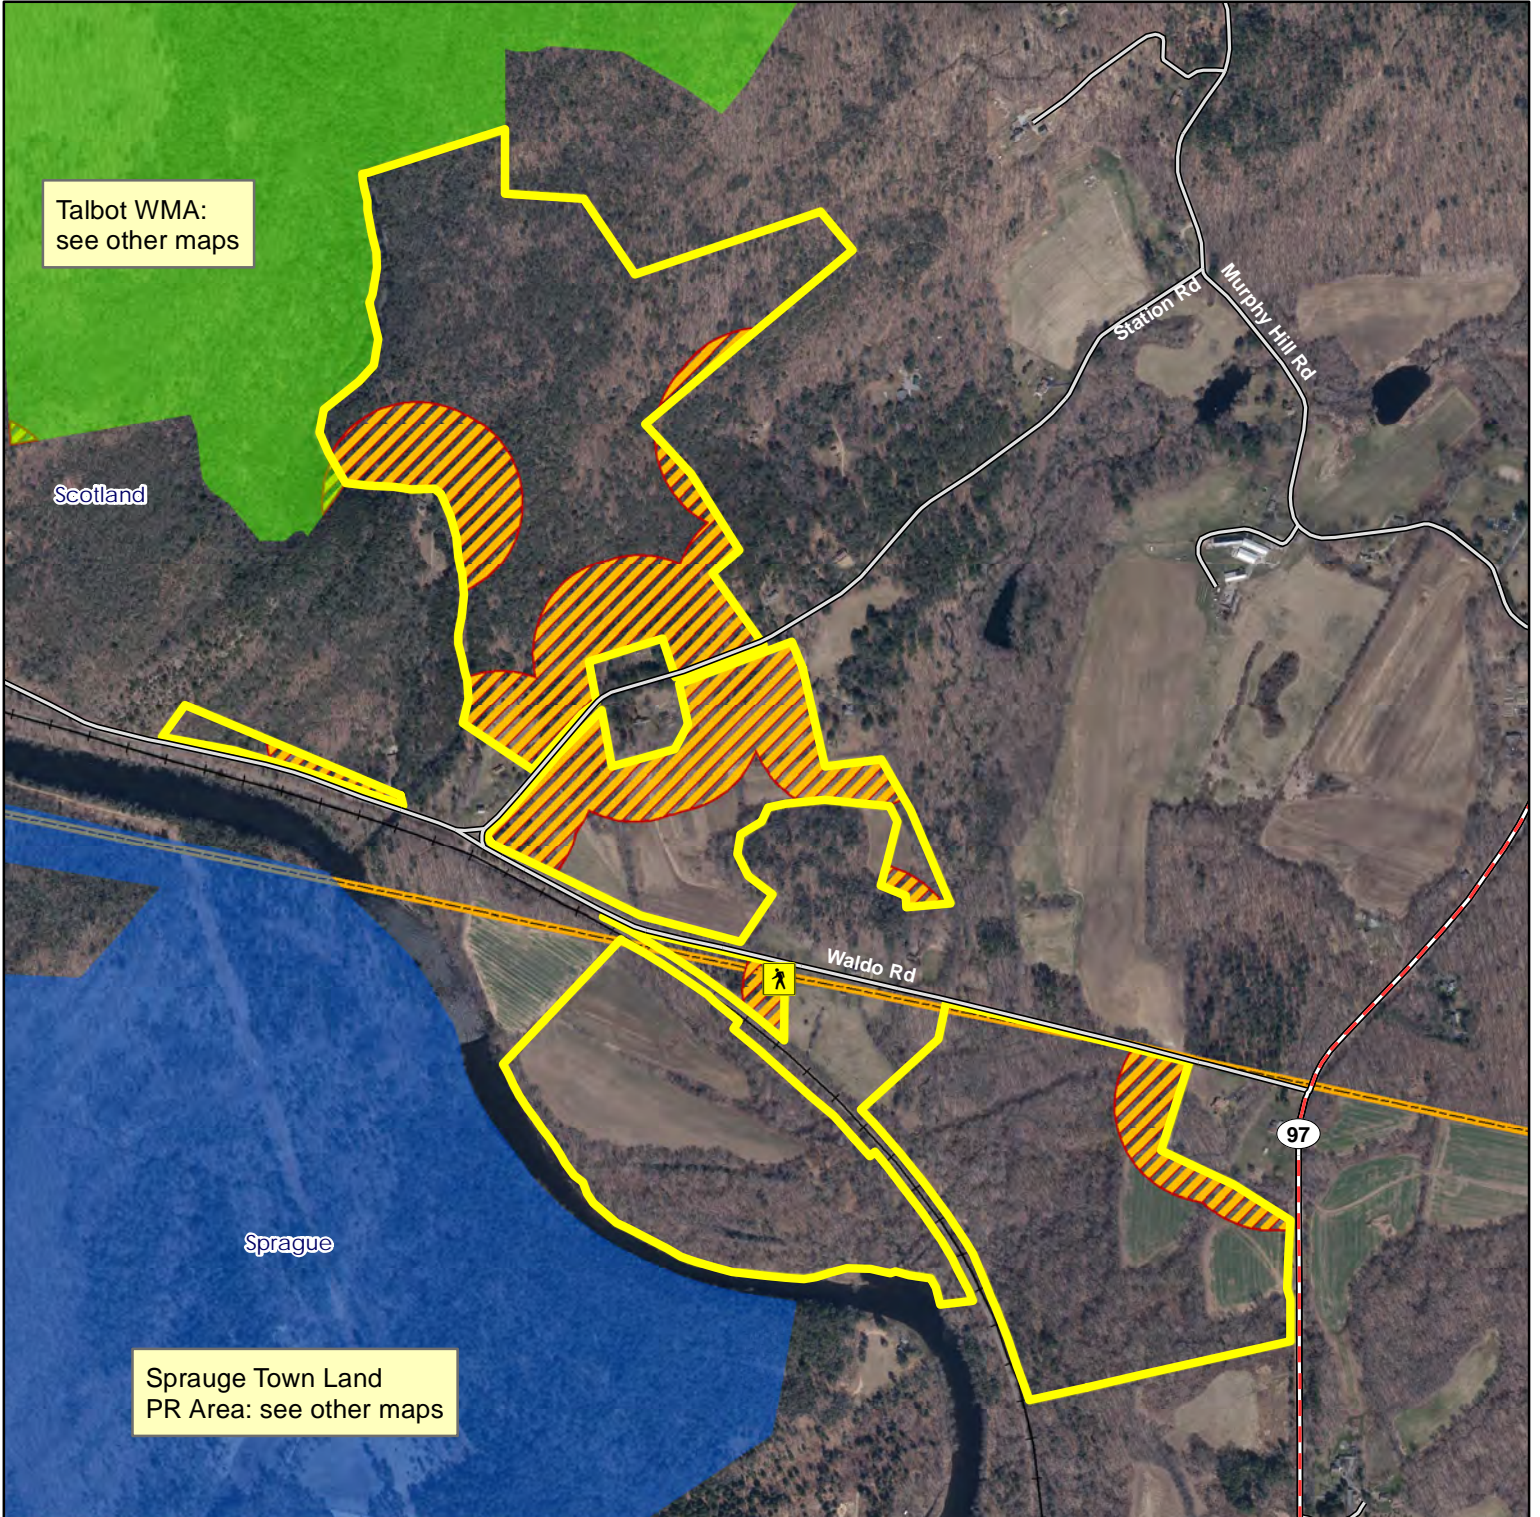

Mohegan State Forest

Map 1 of 3: Overview

Location: Scotland and Sprague

Description: 965 total acres. Open to small game, waterfowl, fall archery deer and turkey, spring and fall firearms turkey, muzzleloader deer, and no-lottery shotgun deer.

Map Date: July 2024; Ortho 2019

2,300 1,150 0 2,300 Feet

Mohegan State Forest

Map 2 of 3: Waldo Tract

Location: Scotland and Sprague

Description: 965 total acres. Open to small game, waterfowl, fall archery deer and turkey, spring and fall firearms turkey, muzzleloader deer, and no-lottery shotgun deer.

Access: Take Waldo Rd. off of Rt. 97

Note: This map depicts an approximation of property boundaries. Please obey all postings.

Symbols: Approximate Boundary 500ft Firearms Restriction Zones Access Point

Description: 965 total acres. Open to small game, waterfowl, fall archery deer and turkey, spring and fall firearms turkey, muzzleloader deer, and no-lottery shotgun deer.

Access: From Rt. 97 (Devotion Rd.) or Hanover Road