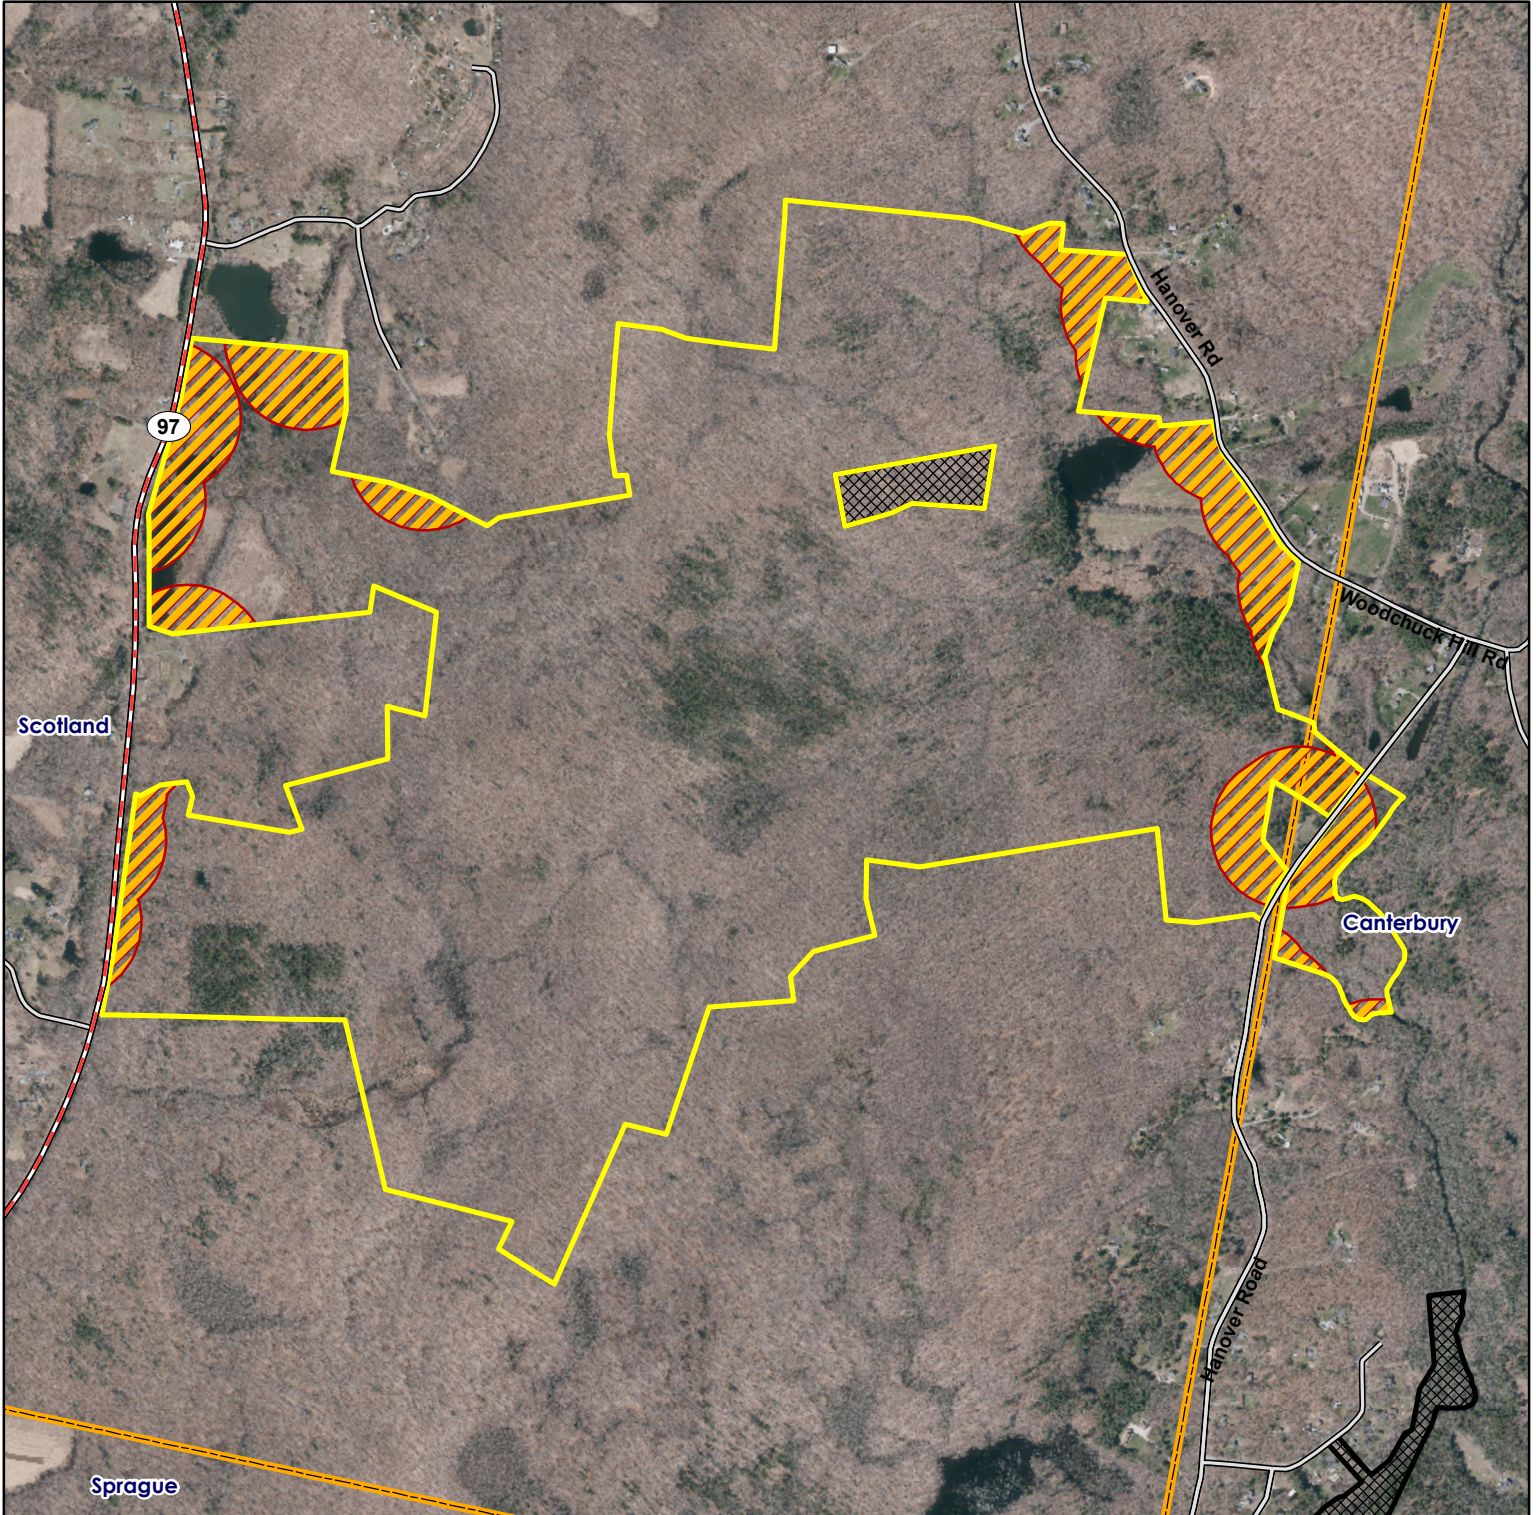

Map Date: August 2023; Ortho 2019

Mohegan State Forest

Location: Scotland and Canterbury

Description: 937 total acres. Open to small game, waterfowl, fall archery deer and turkey, spring and fall firearms turkey, muzzleloader deer, and no-lottery shotgun deer.

Access: From Rt. 97 (Devotion Road) or Hanover Road

Note: This map depicts an approximation of property boundaries. Please obey all postings.

Symbols:

 Approximate Boundary	 500ft Firearms Restriction Zones	 Closed to Hunting
--	--	---

Mohegan State Forest

Waldo Tract

Page 3 of 3

Location: Scotland and Sprague

Description: 937 total acres. Open to small game, waterfowl, fall archery deer and turkey, spring and fall firearms turkey, muzzleloader deer, and no-lottery shotgun deer.

Access: Take Waldo Road off of Rt. 97

Note: This map depicts an approximation of property boundaries. Please obey all postings.

- Symbols:**
- Approximate Boundary
 - 500ft Firearms Restriction Zones
 - Talbot WMA
 - Sprague Town Land PR Area
 - A Access Point