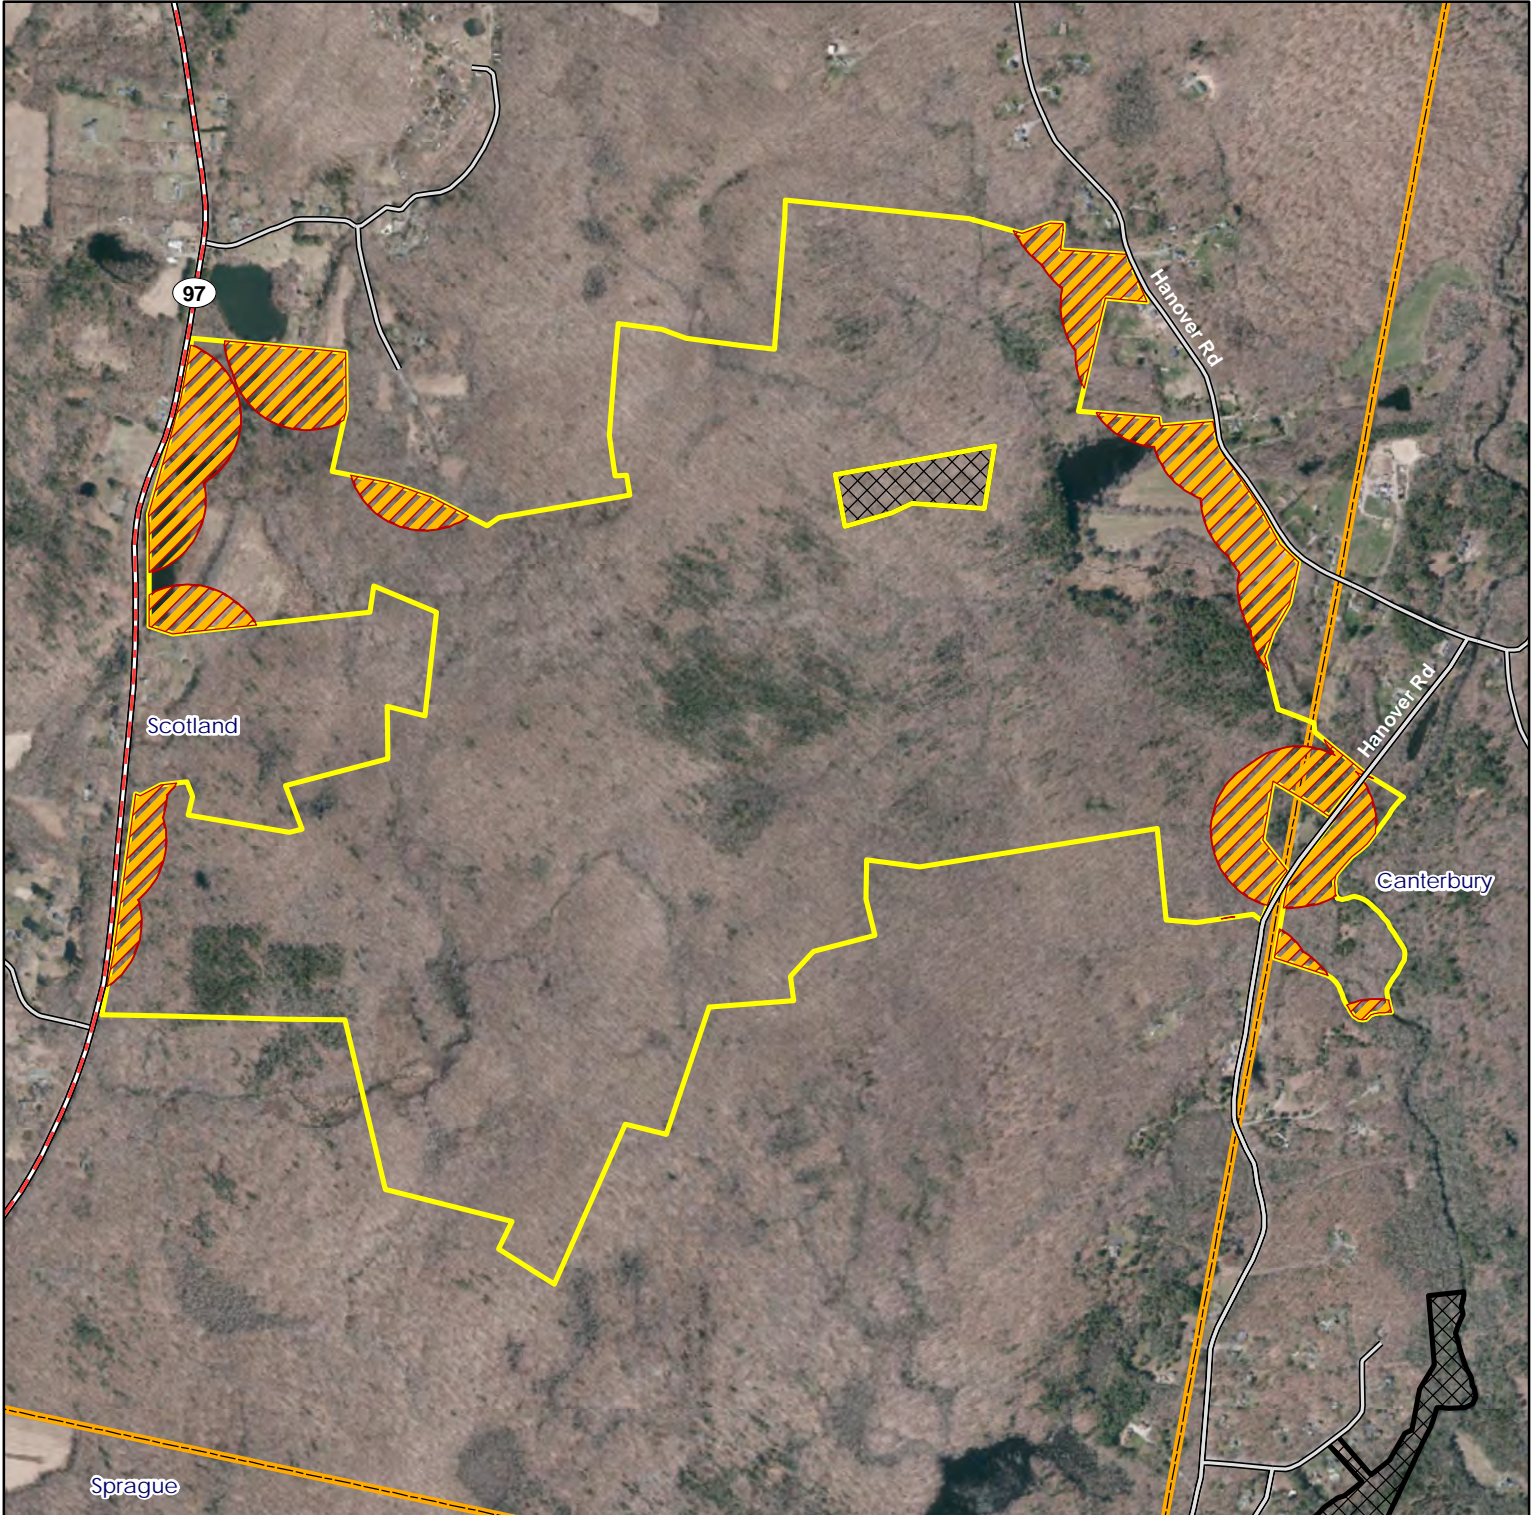

Access: Take Waldo Rd. off of Rt. 97

Note: This map depicts an approximation of property boundaries. Please obey all postings.

Symbols: Approximate Boundary 500ft Firearms Restriction Zones Access Point

Talbot WMA:
see other maps

Scotland

Sprague

Sprague Town Land
PR Area: see other maps

Map Date: July 2024; Ortho 2023

Mohegan State Forest

Page 3 of 3: East

Location: Scotland and Canterbury

Description: 965 total acres. Open to small game, waterfowl, fall archery deer and turkey, spring and fall firearms turkey, muzzleloader deer, and no-lottery shotgun deer.

Access: From Rt. 97 (Devotion Rd.) or Hanover Road

Note: This map depicts an approximation of property boundaries. Please obey all postings.

Symbols: Approximate Boundary 500ft Firearms Restriction Zones Closed to Hunting

Map Date: July 2024; Ortho 2019