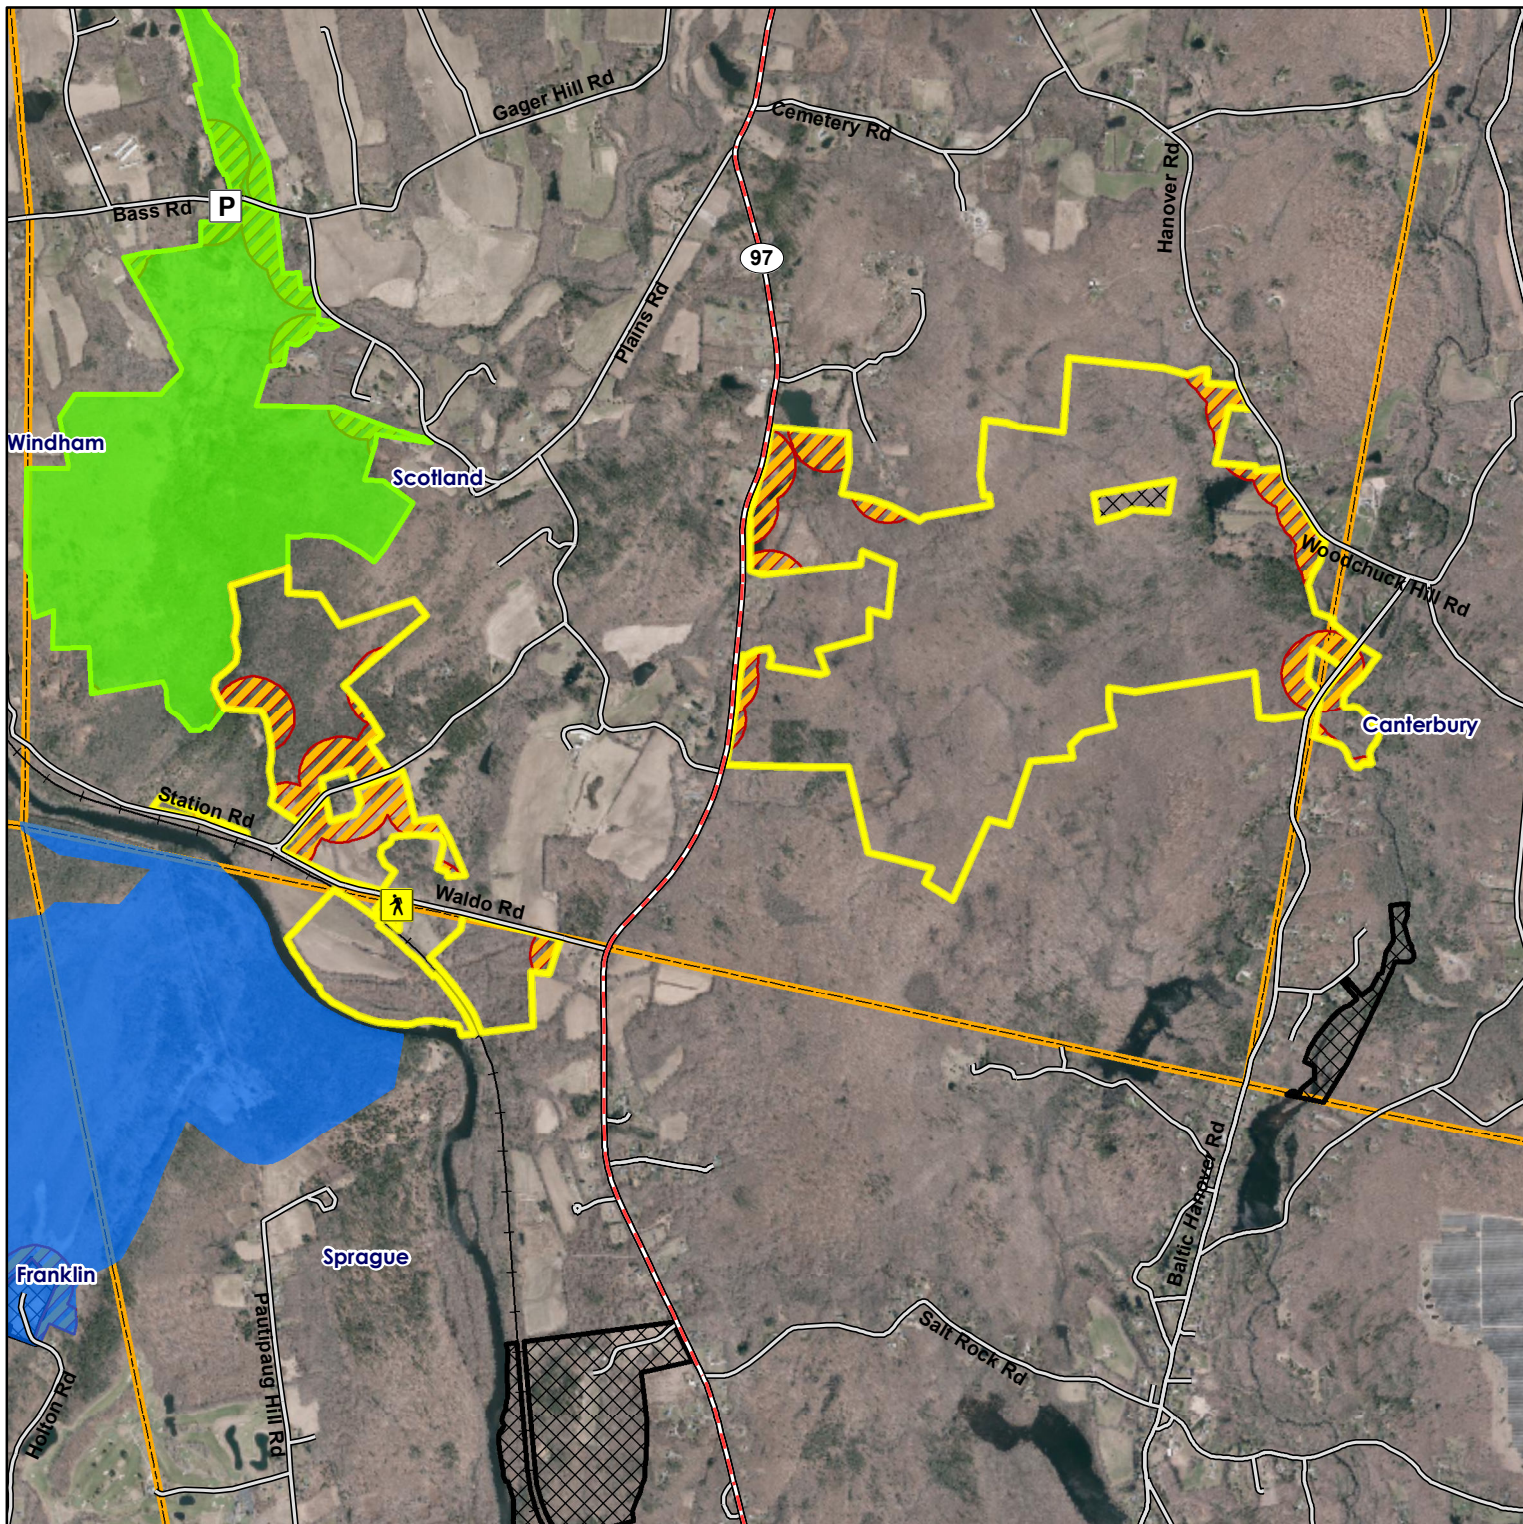

Mohegan State Forest

Overview

Location: Canterbury, Scotland and Sprague

Description: 937 total acres. Open to small game, waterfowl, fall archery deer and turkey, spring and fall firearms turkey, muzzleloader deer, and no-lottery shotgun deer.

Access: From Rt. 97 (Devotion Road), Hanover Road or Waldo Road off of Rt. 97

Note: This map depicts an approximation of property boundaries. Please obey all postings.

Parking Area

Symbols: Approximate Boundary 500ft Firearms Restriction Zones Closed to Hunting Talbot WMA Sprague Town Land PR Area Access Point

Map Date: August 2023; Ortho 2019

Mohegan State Forest

Location: Scotland and Canterbury

Description: 937 total acres. Open to small game, waterfowl, fall archery deer and turkey, spring and fall firearms turkey, muzzleloader deer, and no-lottery shotgun deer.

Access: From Rt. 97 (Devotion Road) or Hanover Road

Note: This map depicts an approximation of property boundaries. Please obey all postings.

Symbols:

 Approximate Boundary	 500ft Firearms Restriction Zones	 Closed to Hunting
--	--	---