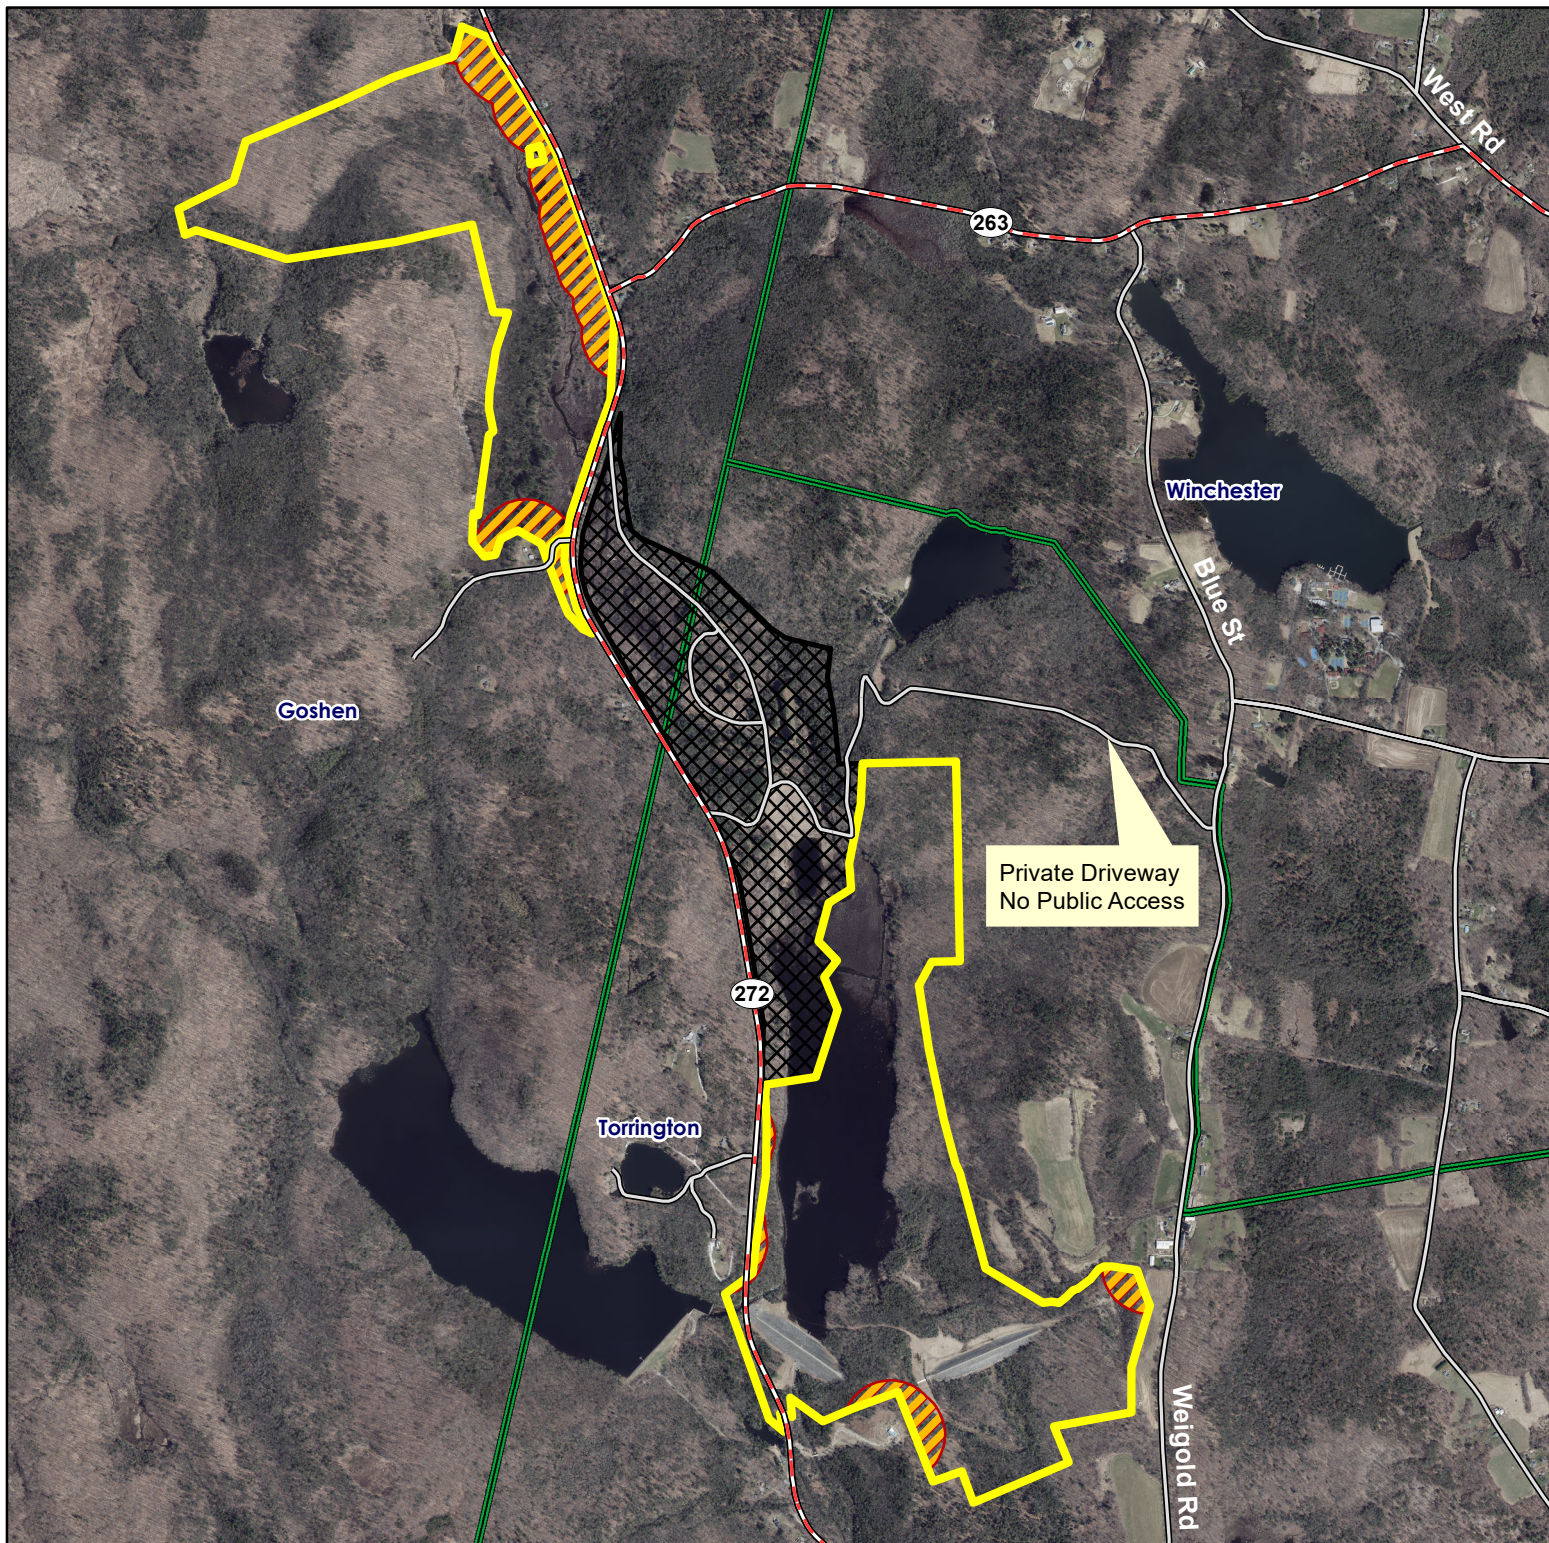

# John A. Minetto State Park

**Location:** Torrington and Goshen

**Description:** 760 total acres. Approximately 576 acres open to hunting. Designated deer and fall turkey bowhunting area. Also open for firearms: small game, waterfowl and spring/fall turkey hunting.

**Access:** Off of Route 272 north of Torrington.

**Note:** This map depicts an approximation of property boundaries. Please obey all postings.

**Symbols:** Approximate Boundary 500ft Firearms Restriction Zones Closed to Hunting

Map Date: July 2021; Ortho 2019

2,400 1,200 0 2,400 Feet