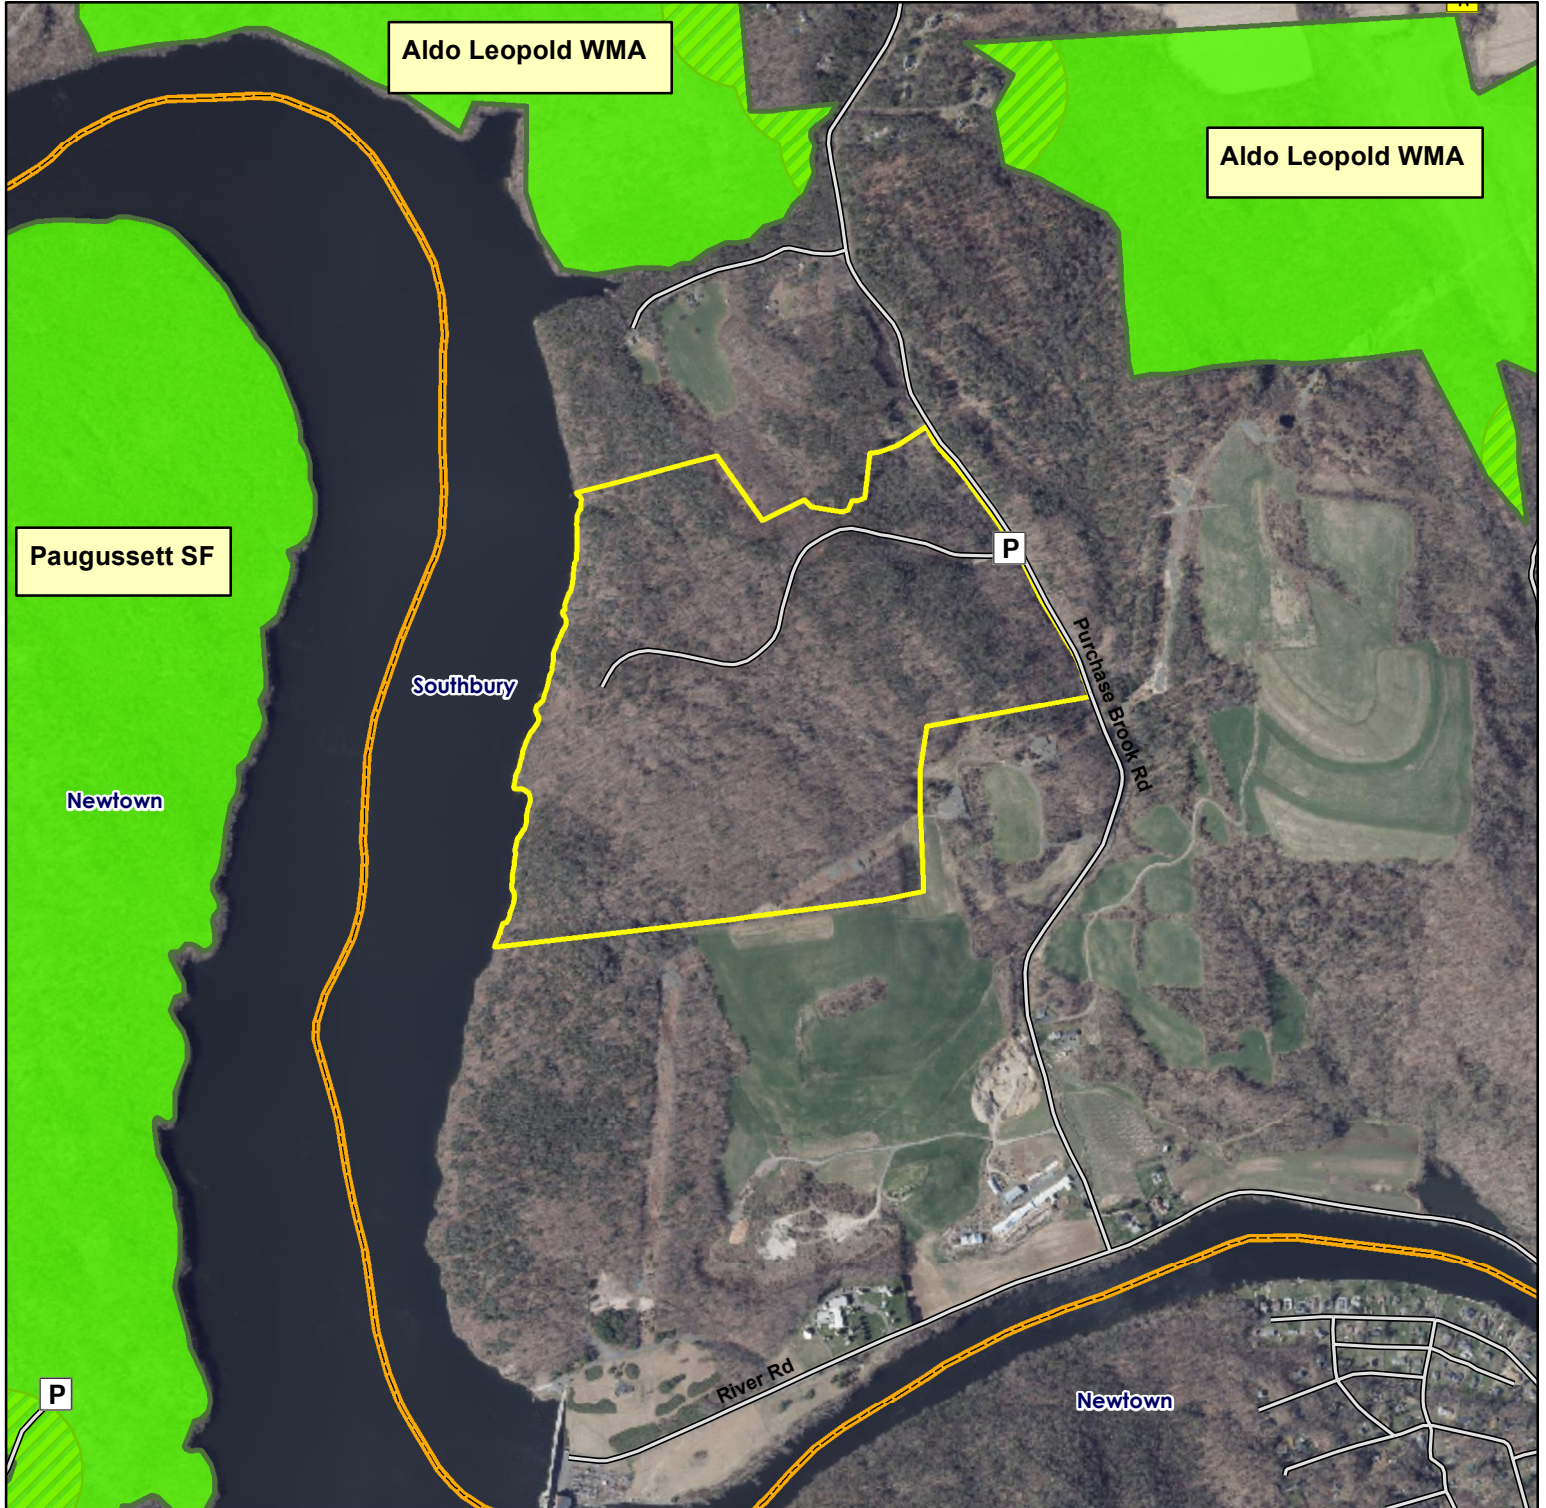

# George C. Waldo State Park

**Location:** Southbury

**Description:** 149 acres. This area is a designated deer and fall turkey bowhunting area.

**Access:** Parking off of Purchase Brook Road.

**Note:** This map depicts an approximation of property boundaries. Please obey all postings.

**Symbols:** Approximate Boundary Parking Area Other Area Open to Hunting please see other hunting maps

Map Date: August 2023; Ortho 2019

1,300 650 0 1,300 Feet