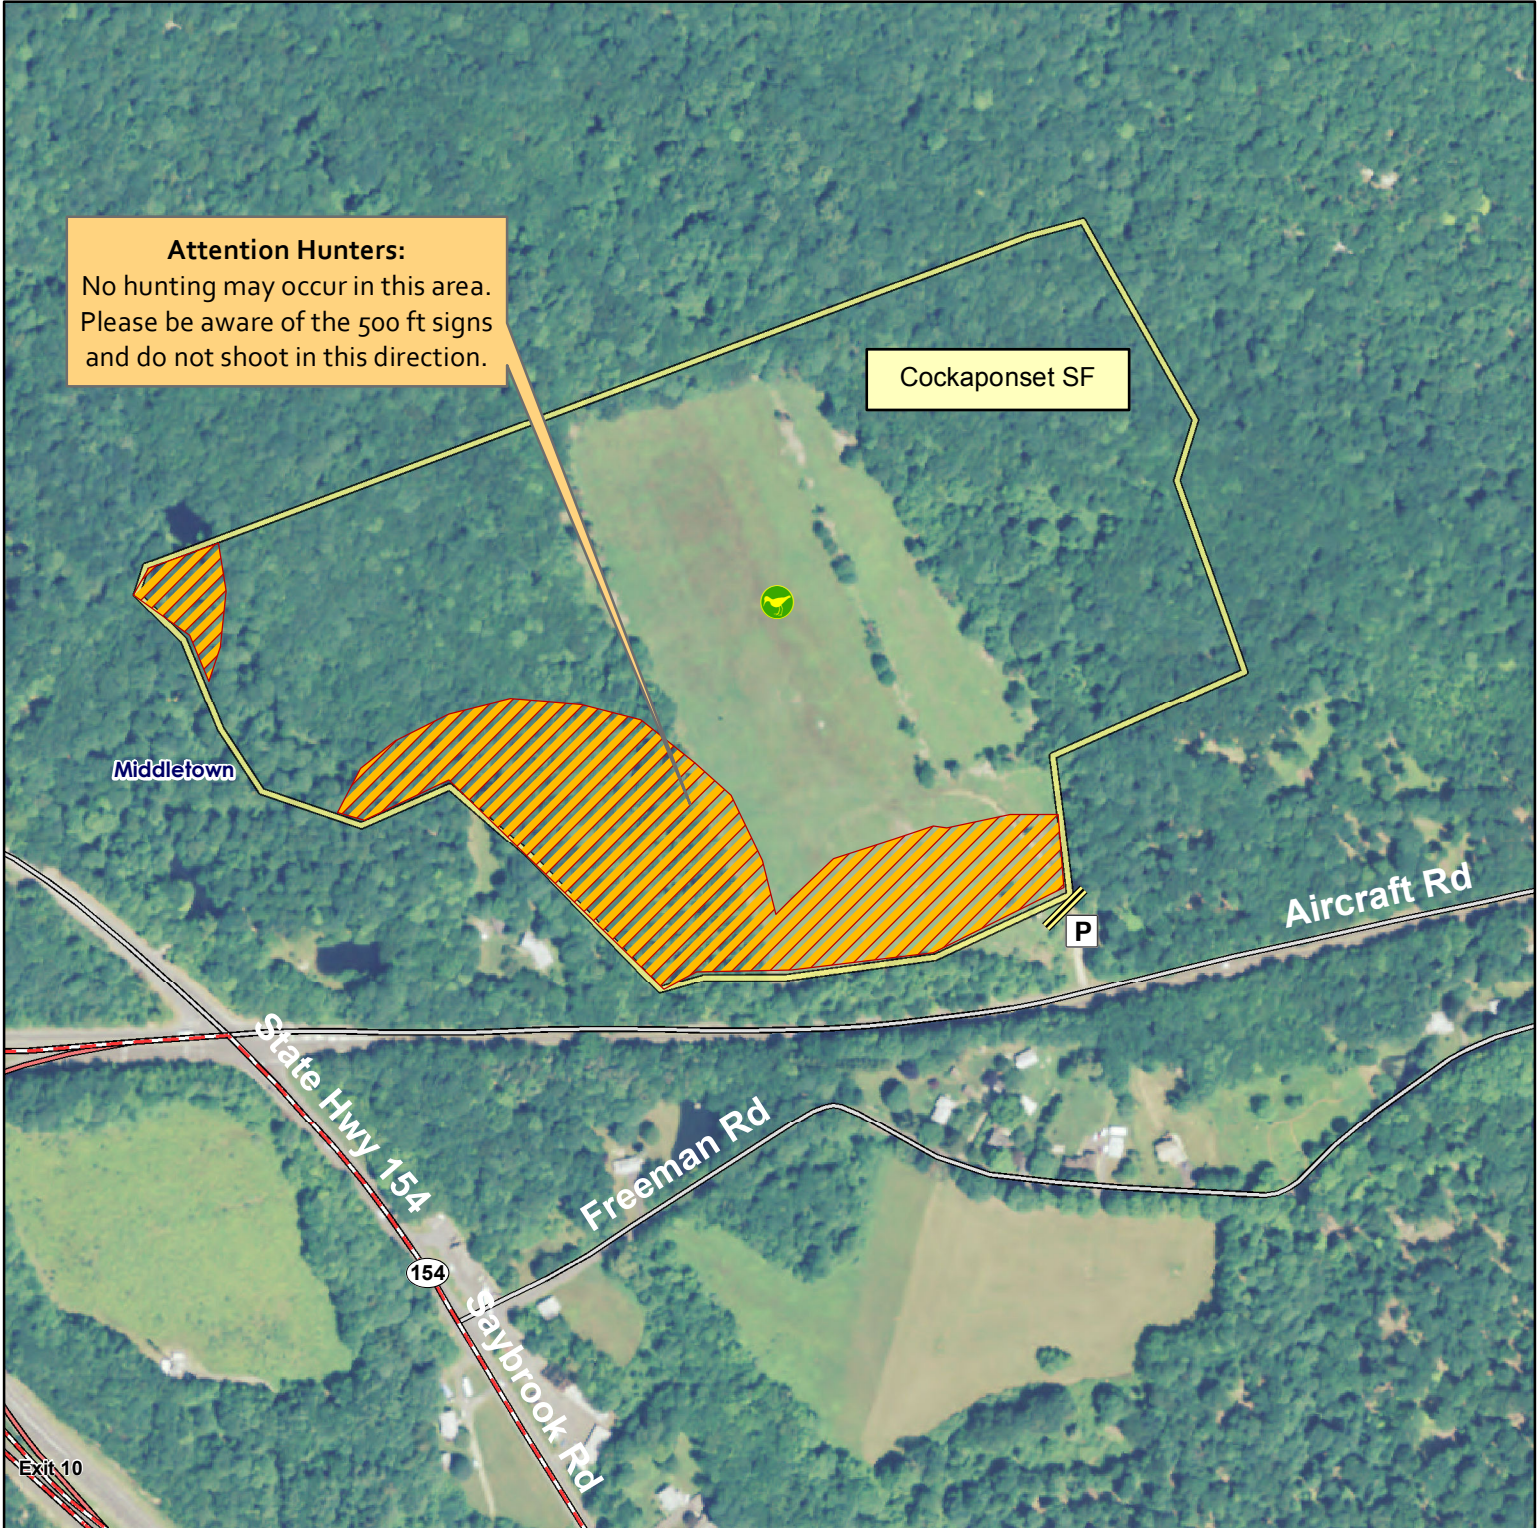

Cockaponset State Forest Aircraft Rd.

Location: Middletown; Middle Haddam Quadrangle

Note: This map depicts an approximation of property boundaries. Please obey all postings.

Symbols: Approximate Boundary 500ft radius @ House Pheasant Area

Map Date: 8/23/12; Ortho 2008 NAIP

475 237.5 0 475 Feet