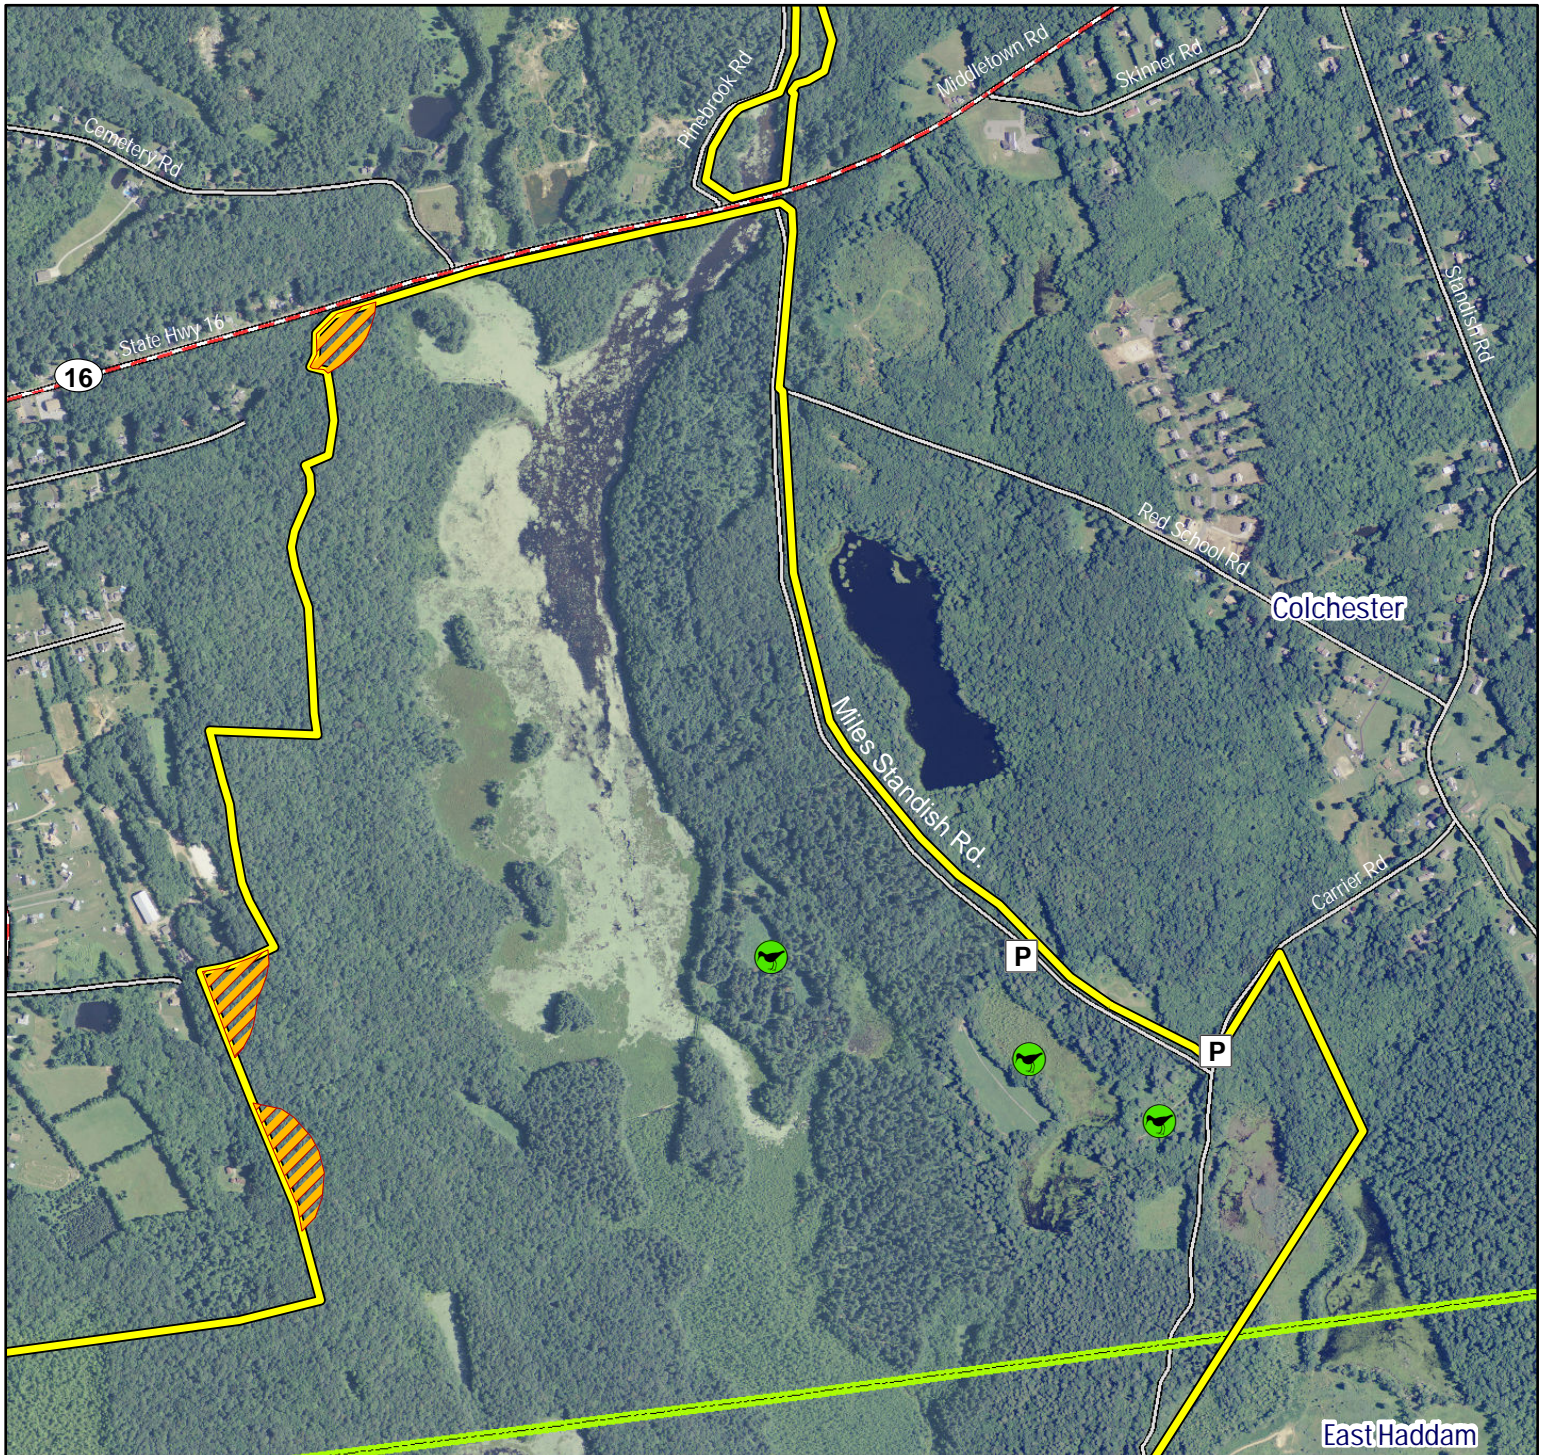

Babcock Pond WMA

Location: Colchester, East Haddam; Moodus Quadrangle

Description: 1509 acres

Access: Route 16 to Miles Standish Rd.

Note: This map depicts an approximation of property boundaries. Please obey all postings.

Symbols: Approximate Boundary Closed to Firearms Hunting Parking Area Pheasant Area

Map Date: 7/23/13; Ortho 2012 NAIP
Map #58

1,000 500 0 1,000 2,000 Feet