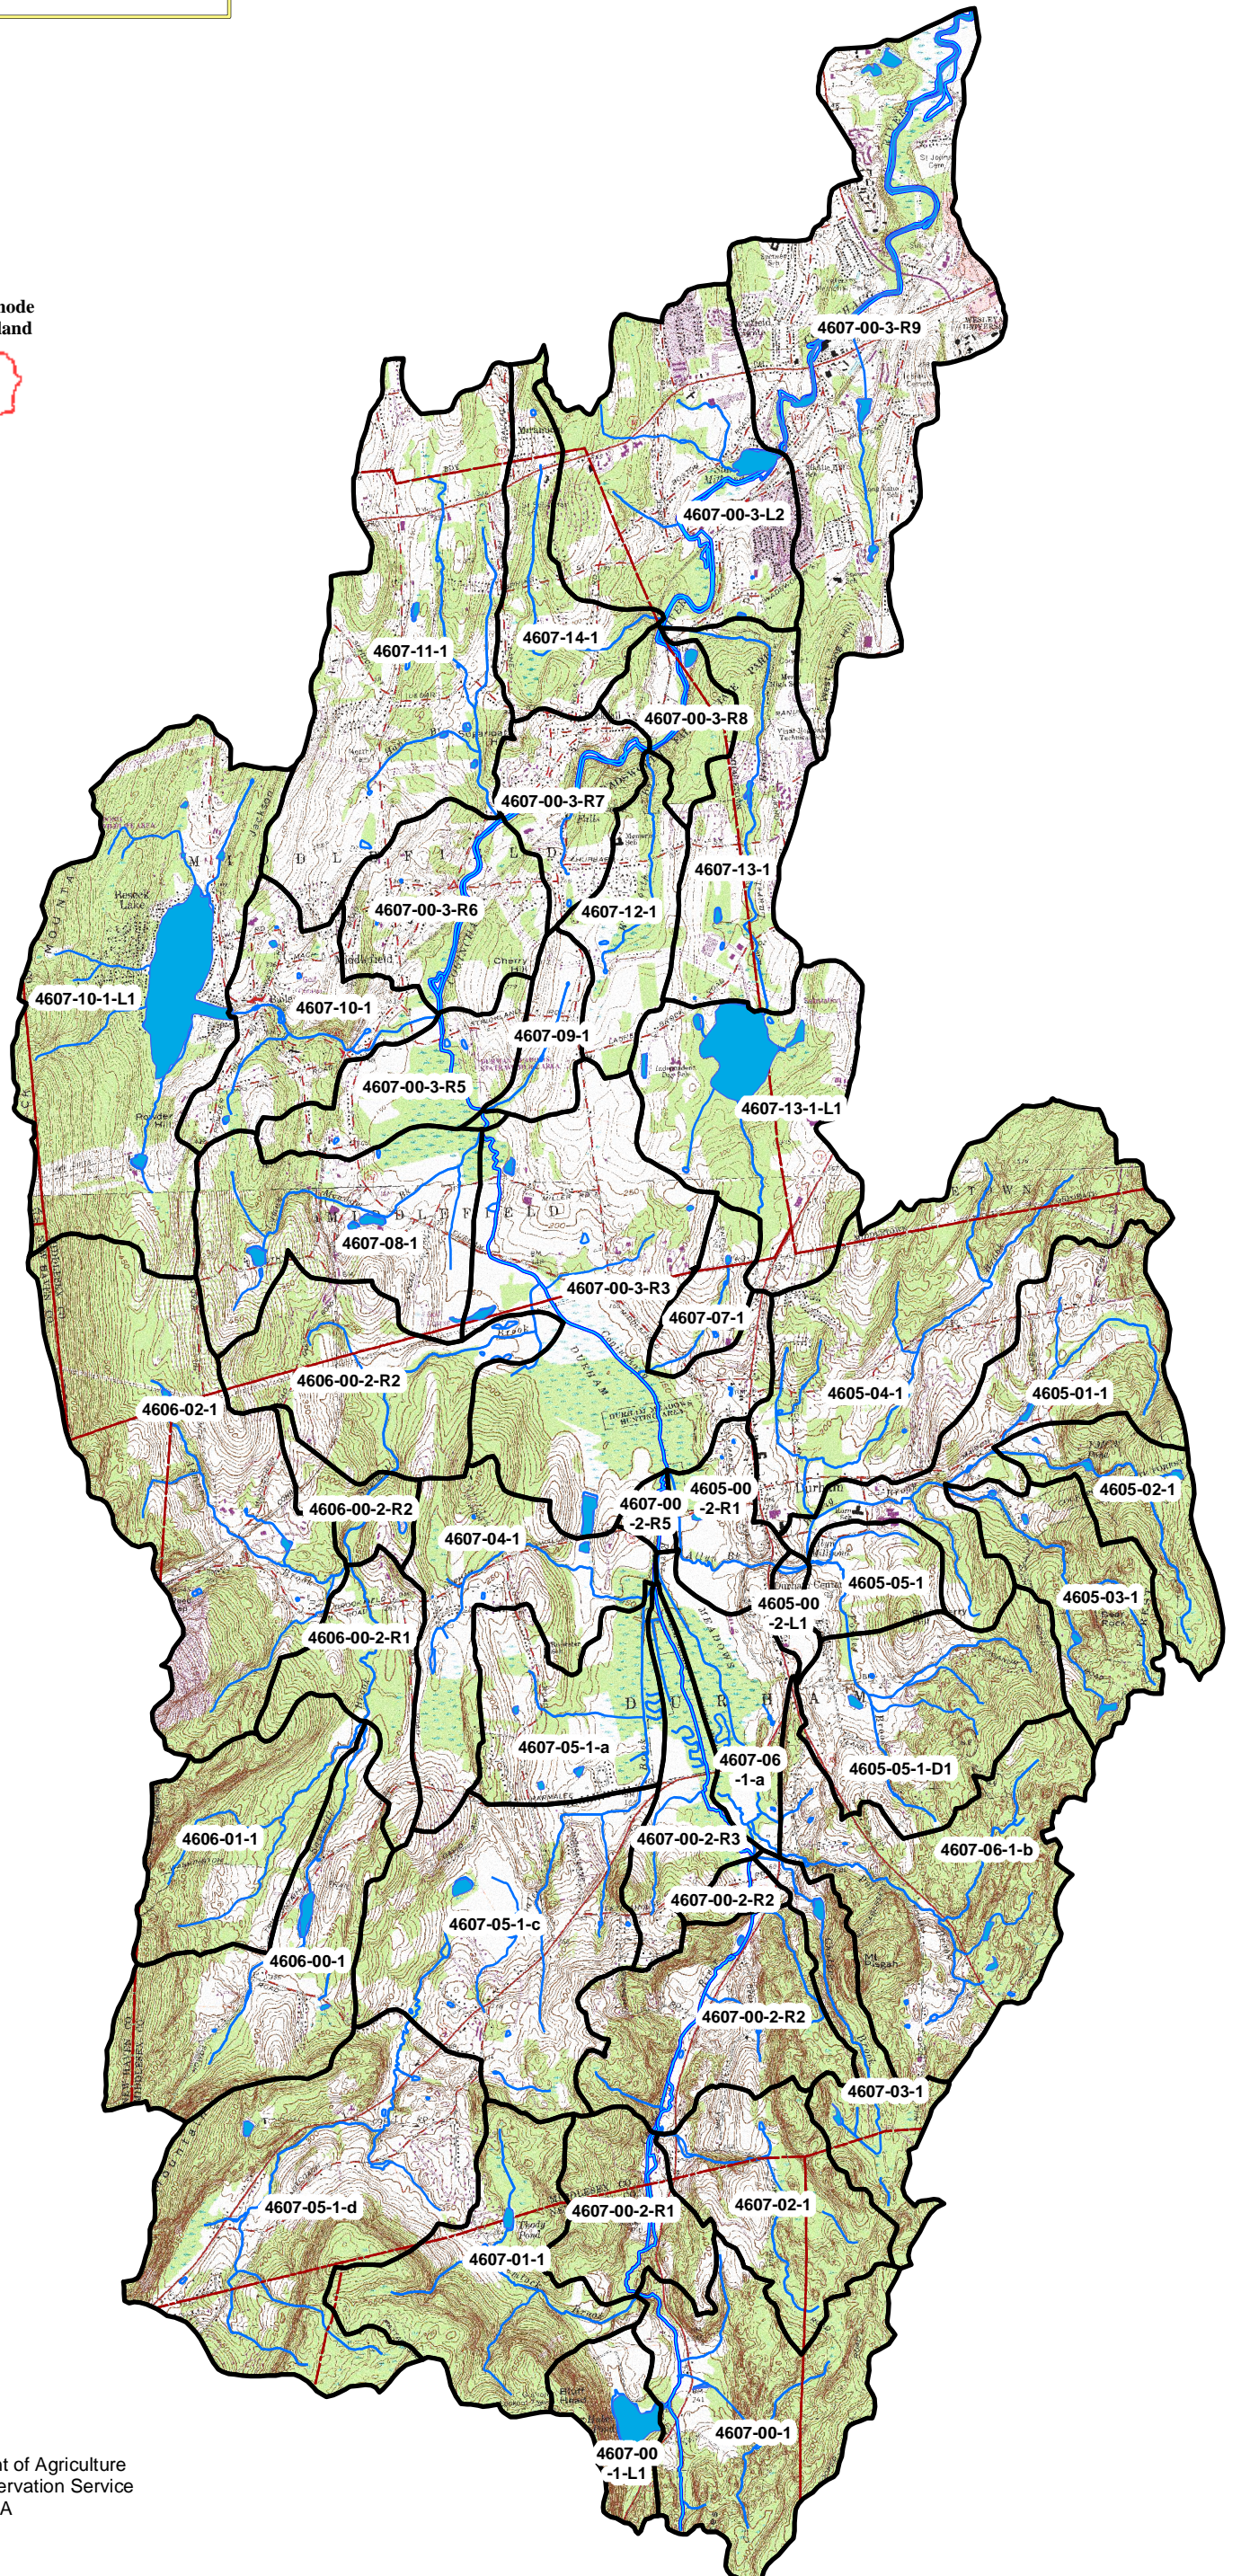

**MAP 17: STREAMWALK SURVEY AREAS**  
Coginchaug River Watershed

**Legend**

**Streamwalk Survey Areas**  
 Boundary

**Towns**  
 Boundary

**Streams**  
 Coginchaug River  
 Other Streams  
 water