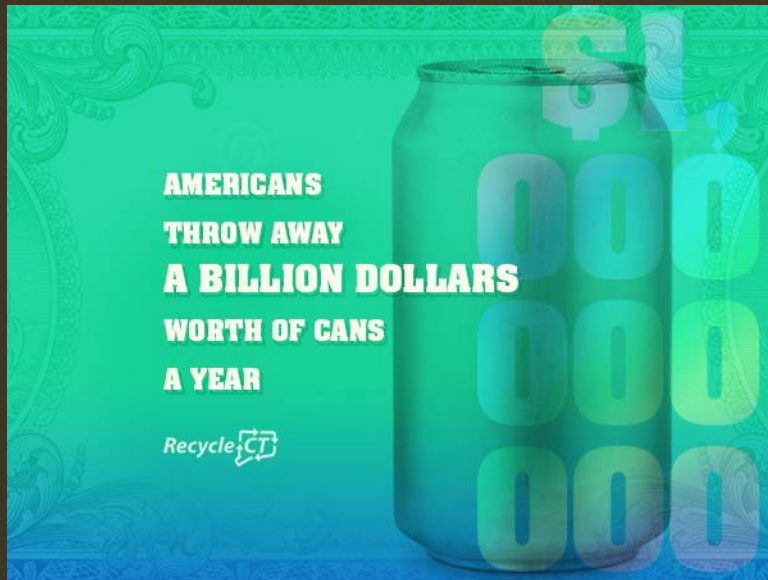

What's IN, What's OUT: Paid Media

- Soft launch