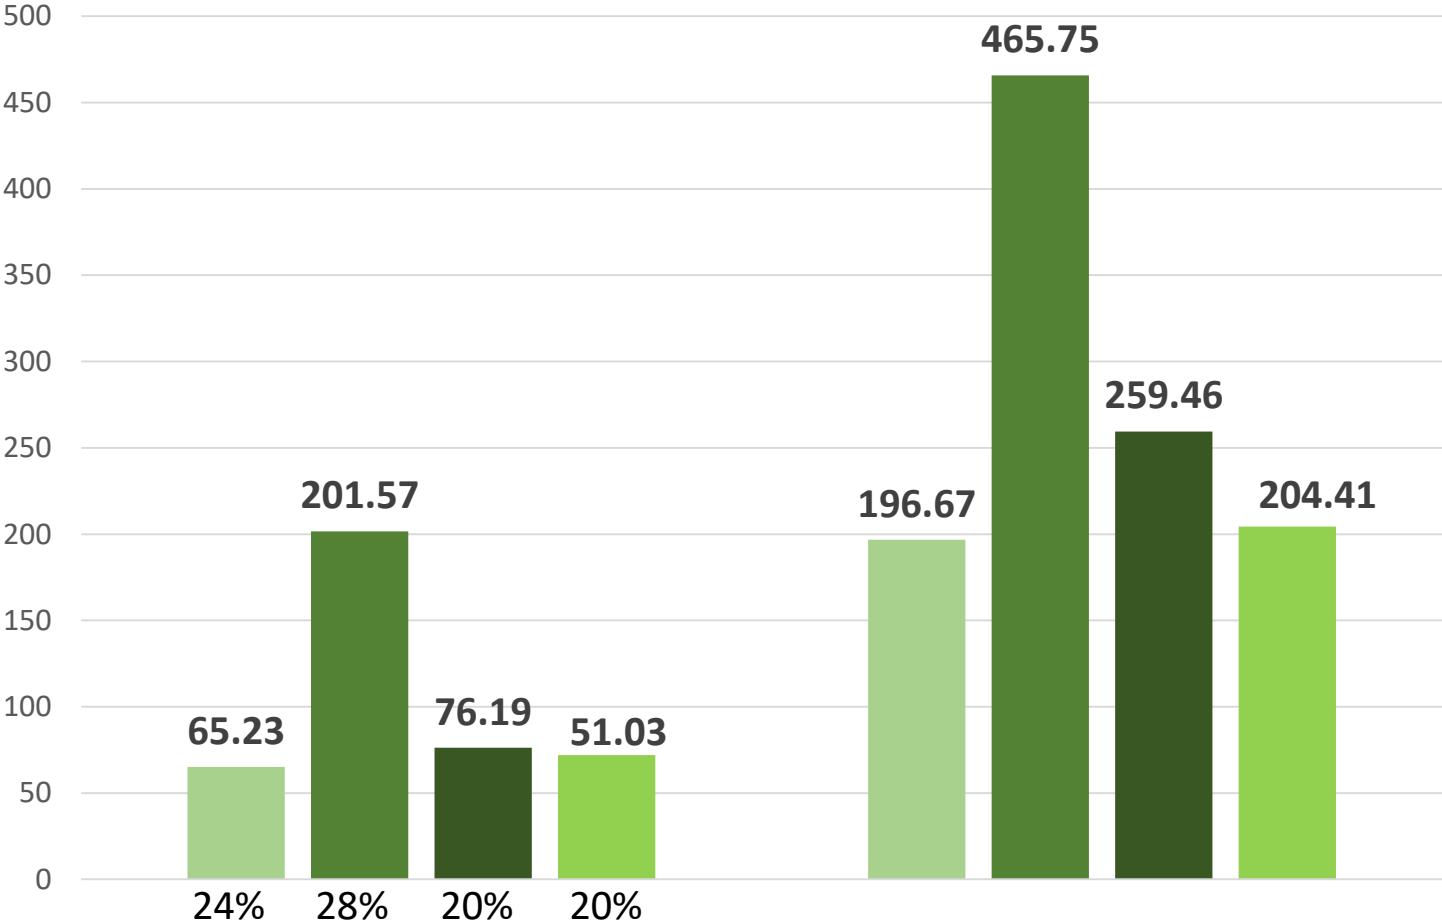

REJECTED

Glass collection from March 2019 to January 2021

Total of 415 tons of glass collected

■ Glass ■ Mixed Stream

■ Bethel ■ Ridgefield ■ Redding ■ Newtown

Urban Mining, Beacon Falls, CT

GLASS
ONLY

GLASS
ONLY