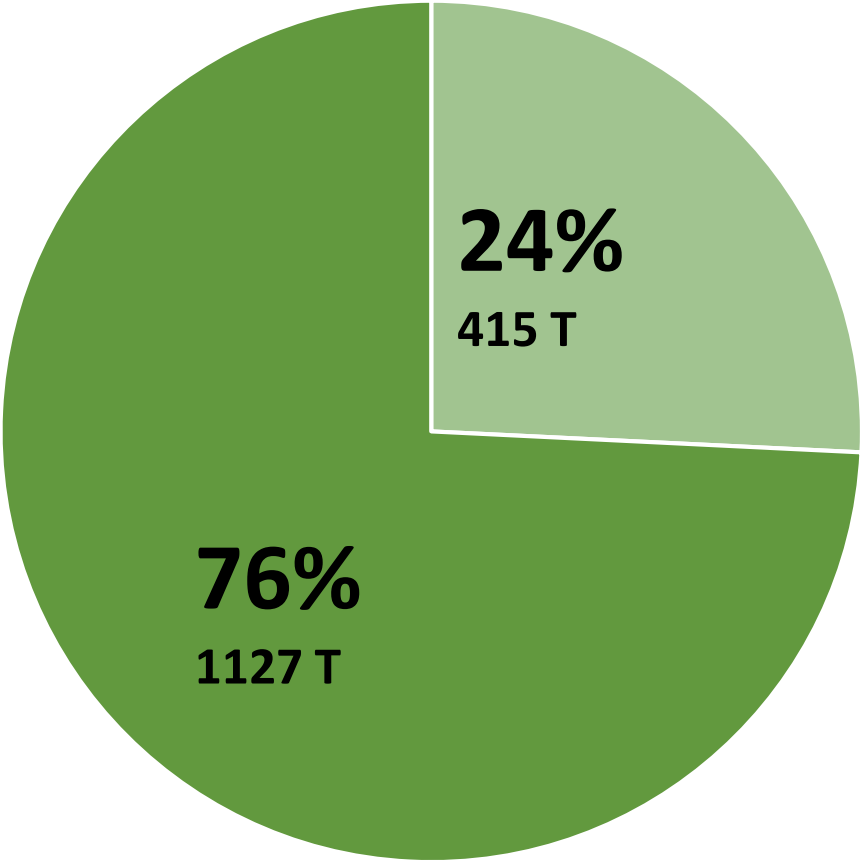

REJECTED

Glass collection from March 2019 to January 2021

Total of 415 tons of glass collected

■ Glass ■ Mixed Stream

■ Bethel ■ Ridgefield ■ Redding ■ Newtown

Urban Mining, Beacon Falls, CT

GLASS
ONLY

GLASS
ONLY