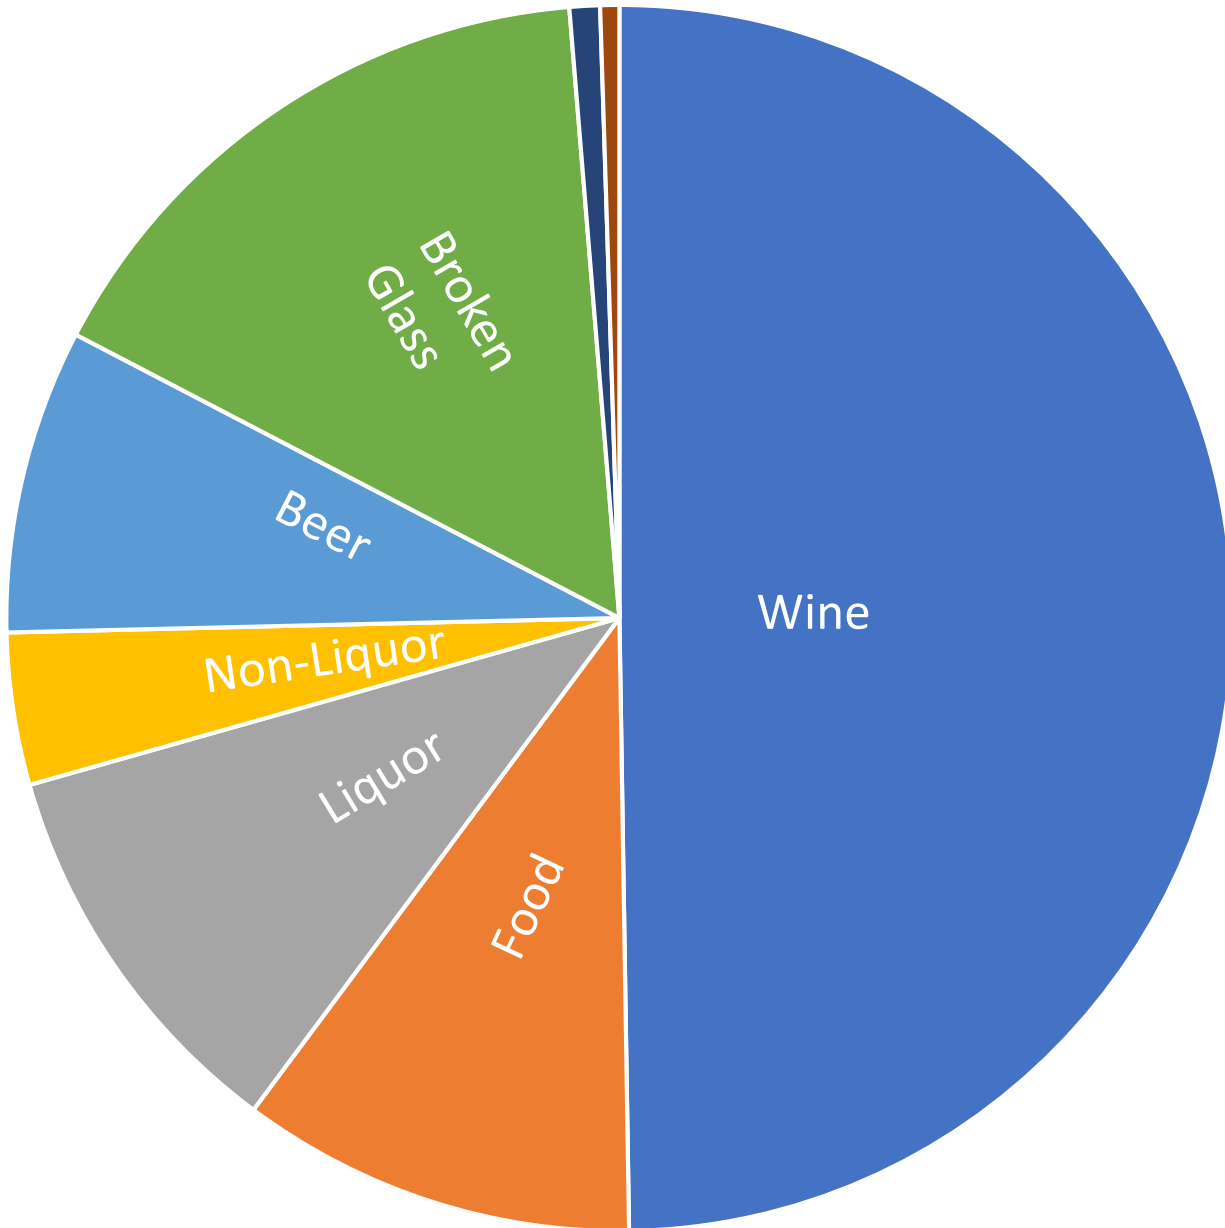

- NOT ACCEPTABLE**
- Mirrors
 - Drinking glasses
 - Ceramic cups/plates
 - Clay flower pots
 - Crystal
 - Lightbulbs
 - Window glass
 - Ovenware

Informational brochures for recycling, including "Separate Glass Recycling" and "DO NOT BAG glass".

Newtown
Transfer Station –
January 20, 2021

**Food
Jars**

**Non
Glass**

**Non
Liquor**
SODA - JUICE - OTHER

Liquor

Trash

Trash

CITIZENS
CAMPAIGN
FOR THE ENVIRONMENT

on
ass

Recycling
7405

Newtown Glass Characterization Study - 2.5 tons

Glass Type	Tons	Percentage
Wine	1.24	50%
Food	.26	10%
Liquor	.26	10%
Non-Liquor	.1	4%
Beer	.2	8%
Broken Glass	.4	16%
Trash	.02	1%
Recycling	.0125	1%