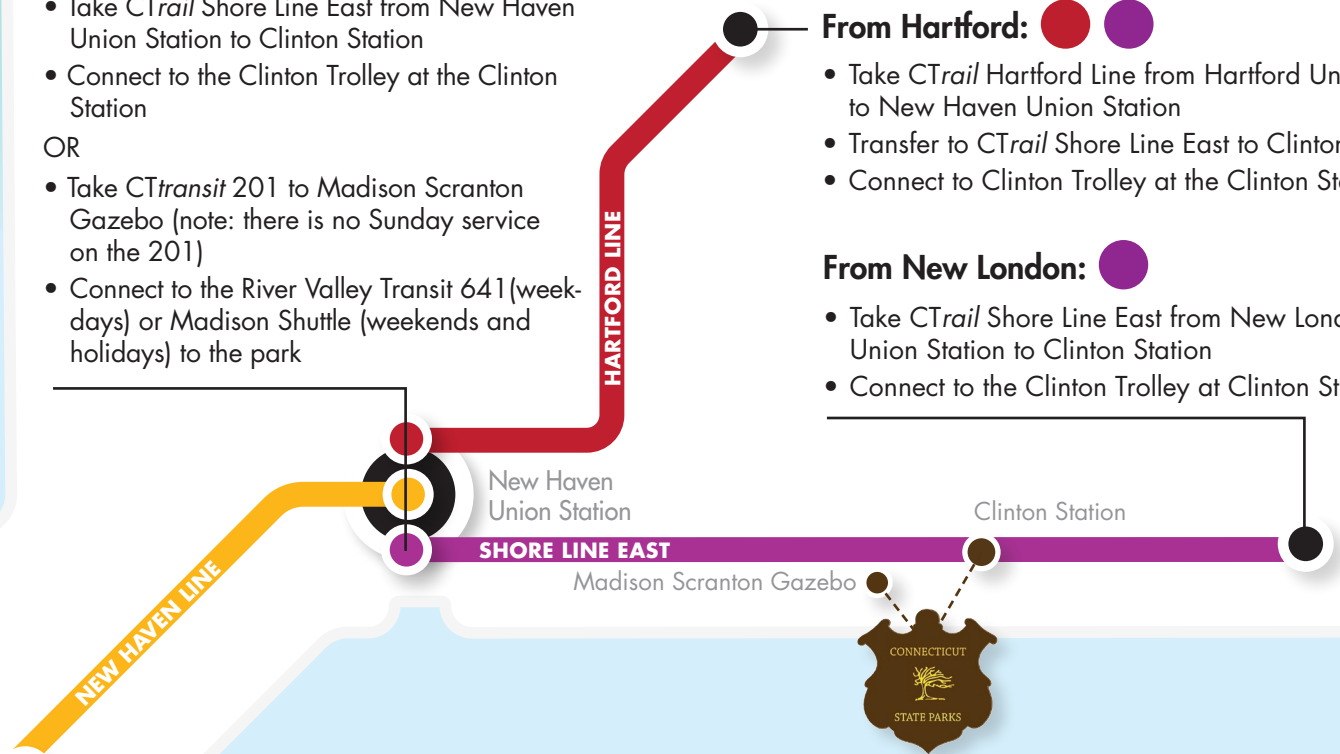

The trolley is free to ride, and there is no charge to enter the park if you take the trolley.

From New Haven: ●

- Take CTrail Shore Line East from New Haven Union Station to Clinton Station
- Connect to the Clinton Trolley at the Clinton Station

OR

- Take CTtransit 201 to Madison Scranton Gazebo (note: there is no Sunday service on the 201)
- Connect to the River Valley Transit 641 (weekdays) or Madison Shuttle (weekends and holidays) to the park

From Hartford: ● ●

- Take CTrail Hartford Line from Hartford Union Station to New Haven Union Station
- Transfer to CTrail Shore Line East to Clinton Station
- Connect to Clinton Trolley at the Clinton Station

From New London: ●

- Take CTrail Shore Line East from New London Union Station to Clinton Station
- Connect to the Clinton Trolley at Clinton Station

From Stamford: ● ●

- Take New Haven Line (Metro-North) from Stamford to New Haven Union Station
- Transfer to CTrail Shore Line East to Clinton Station
- Connect to Clinton Trolley at the Clinton Station