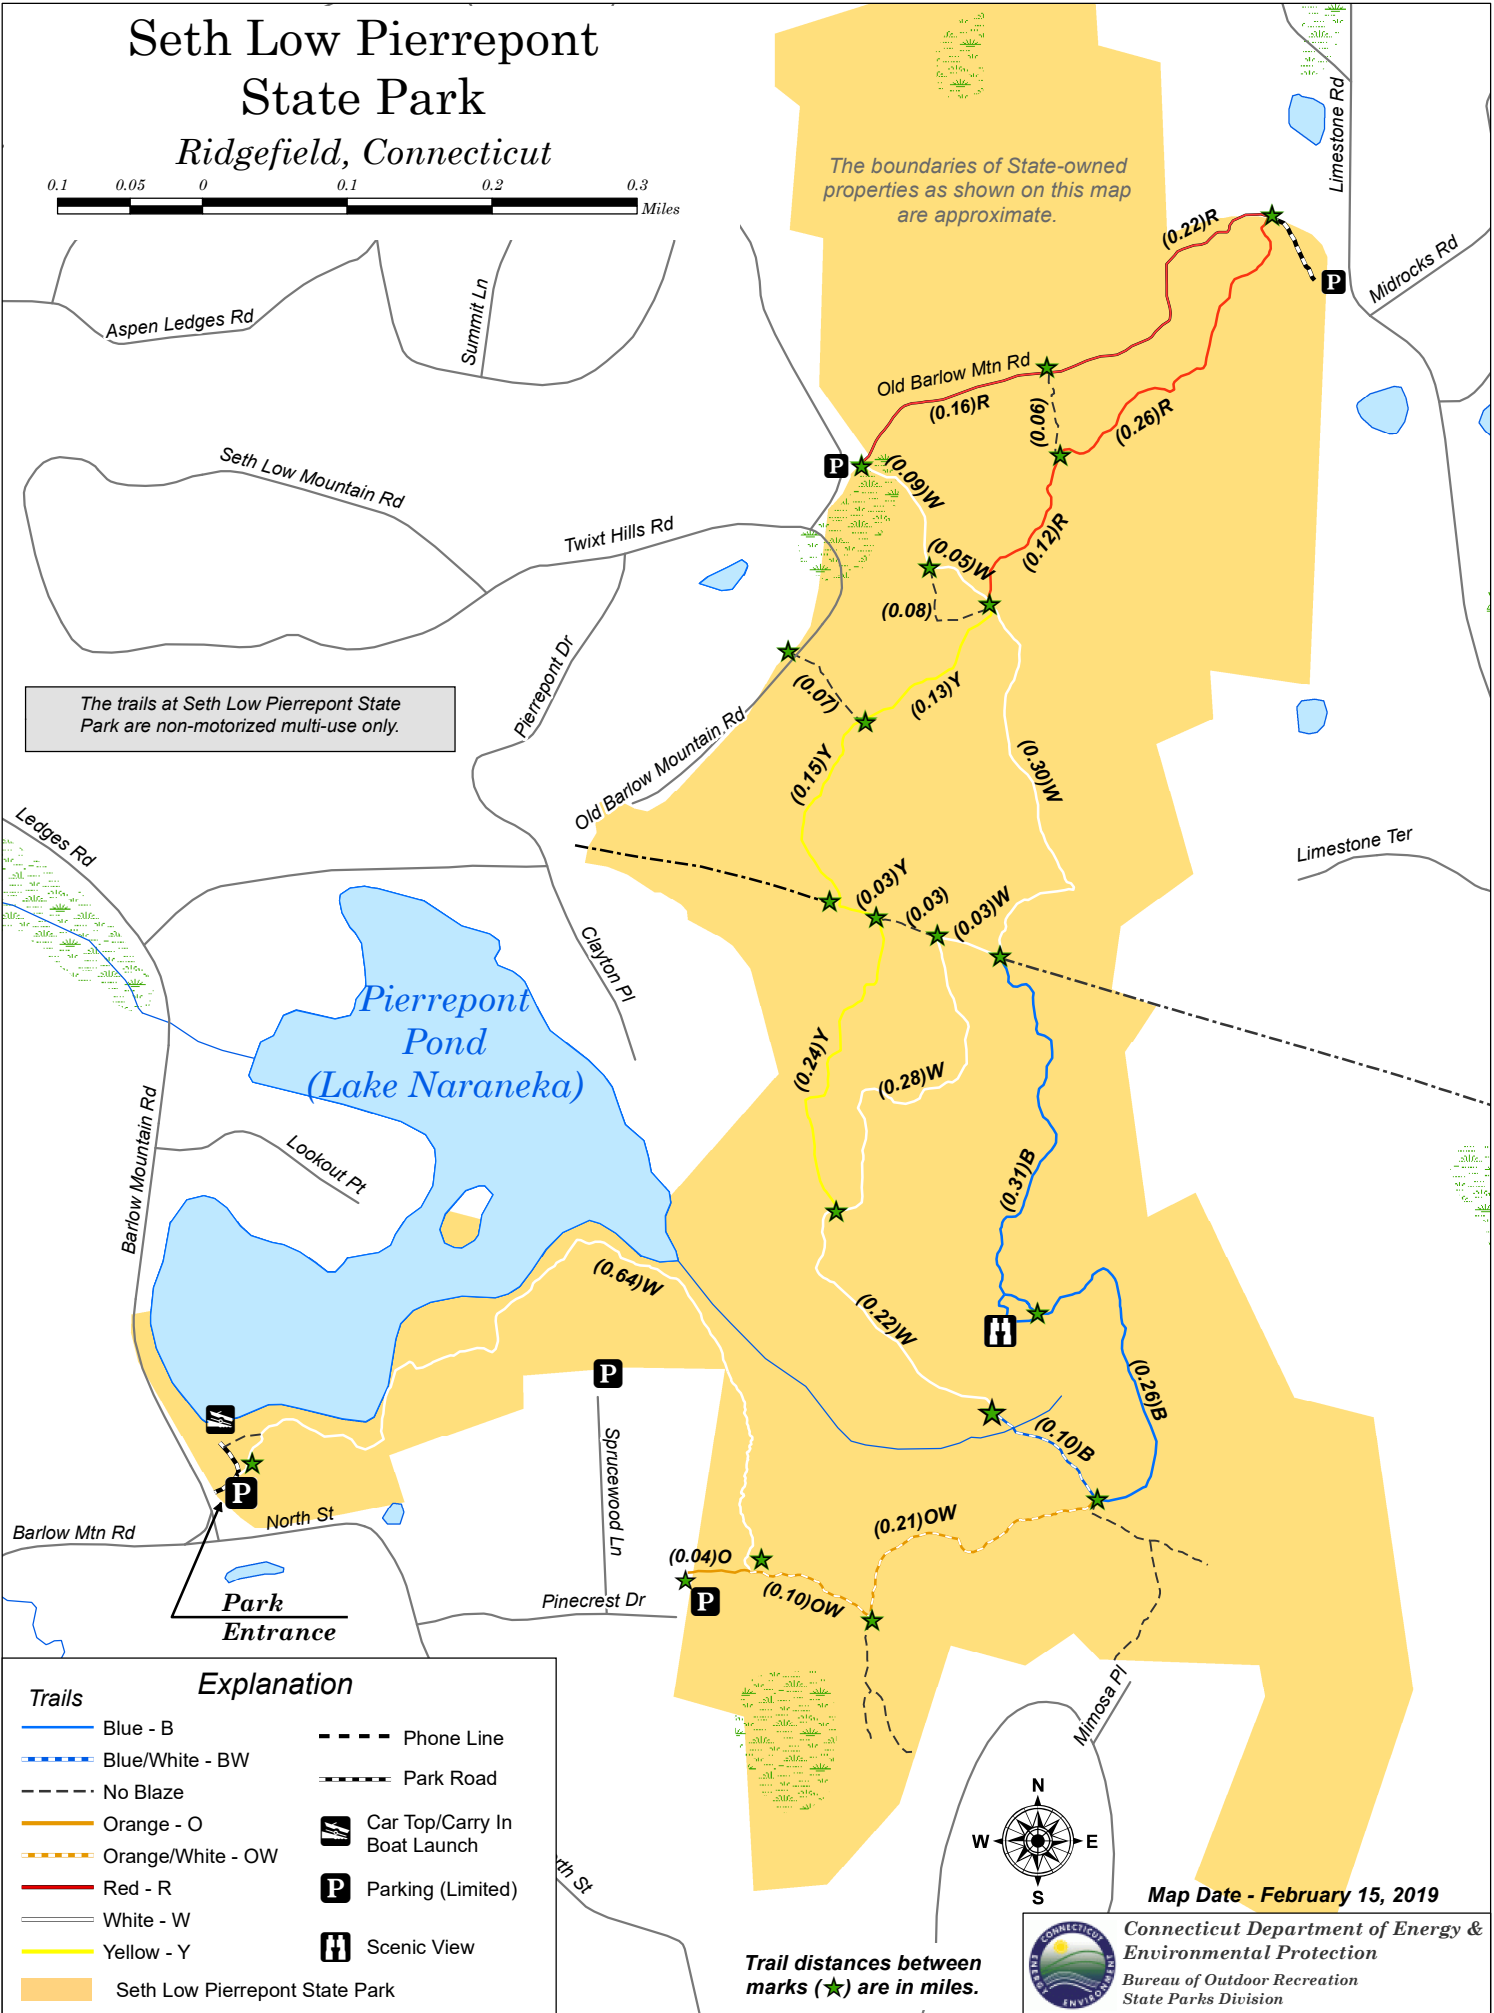

Seth Low Pierrepont State Park

Ridgefield, Connecticut

The boundaries of State-owned properties as shown on this map are approximate.

The trails at Seth Low Pierrepont State Park are non-motorized multi-use only.

Trails		Explanation	
	Blue - B		Phone Line
	Blue/White - BW		Park Road
	No Blaze		Car Top/Carry In Boat Launch
	Orange - O		Parking (Limited)
	Orange/White - OW		Scenic View
	Red - R		
	White - W		
	Yellow - Y		
	Seth Low Pierrepont State Park		

Trail distances between marks (★) are in miles.

Map Date - February 15, 2019