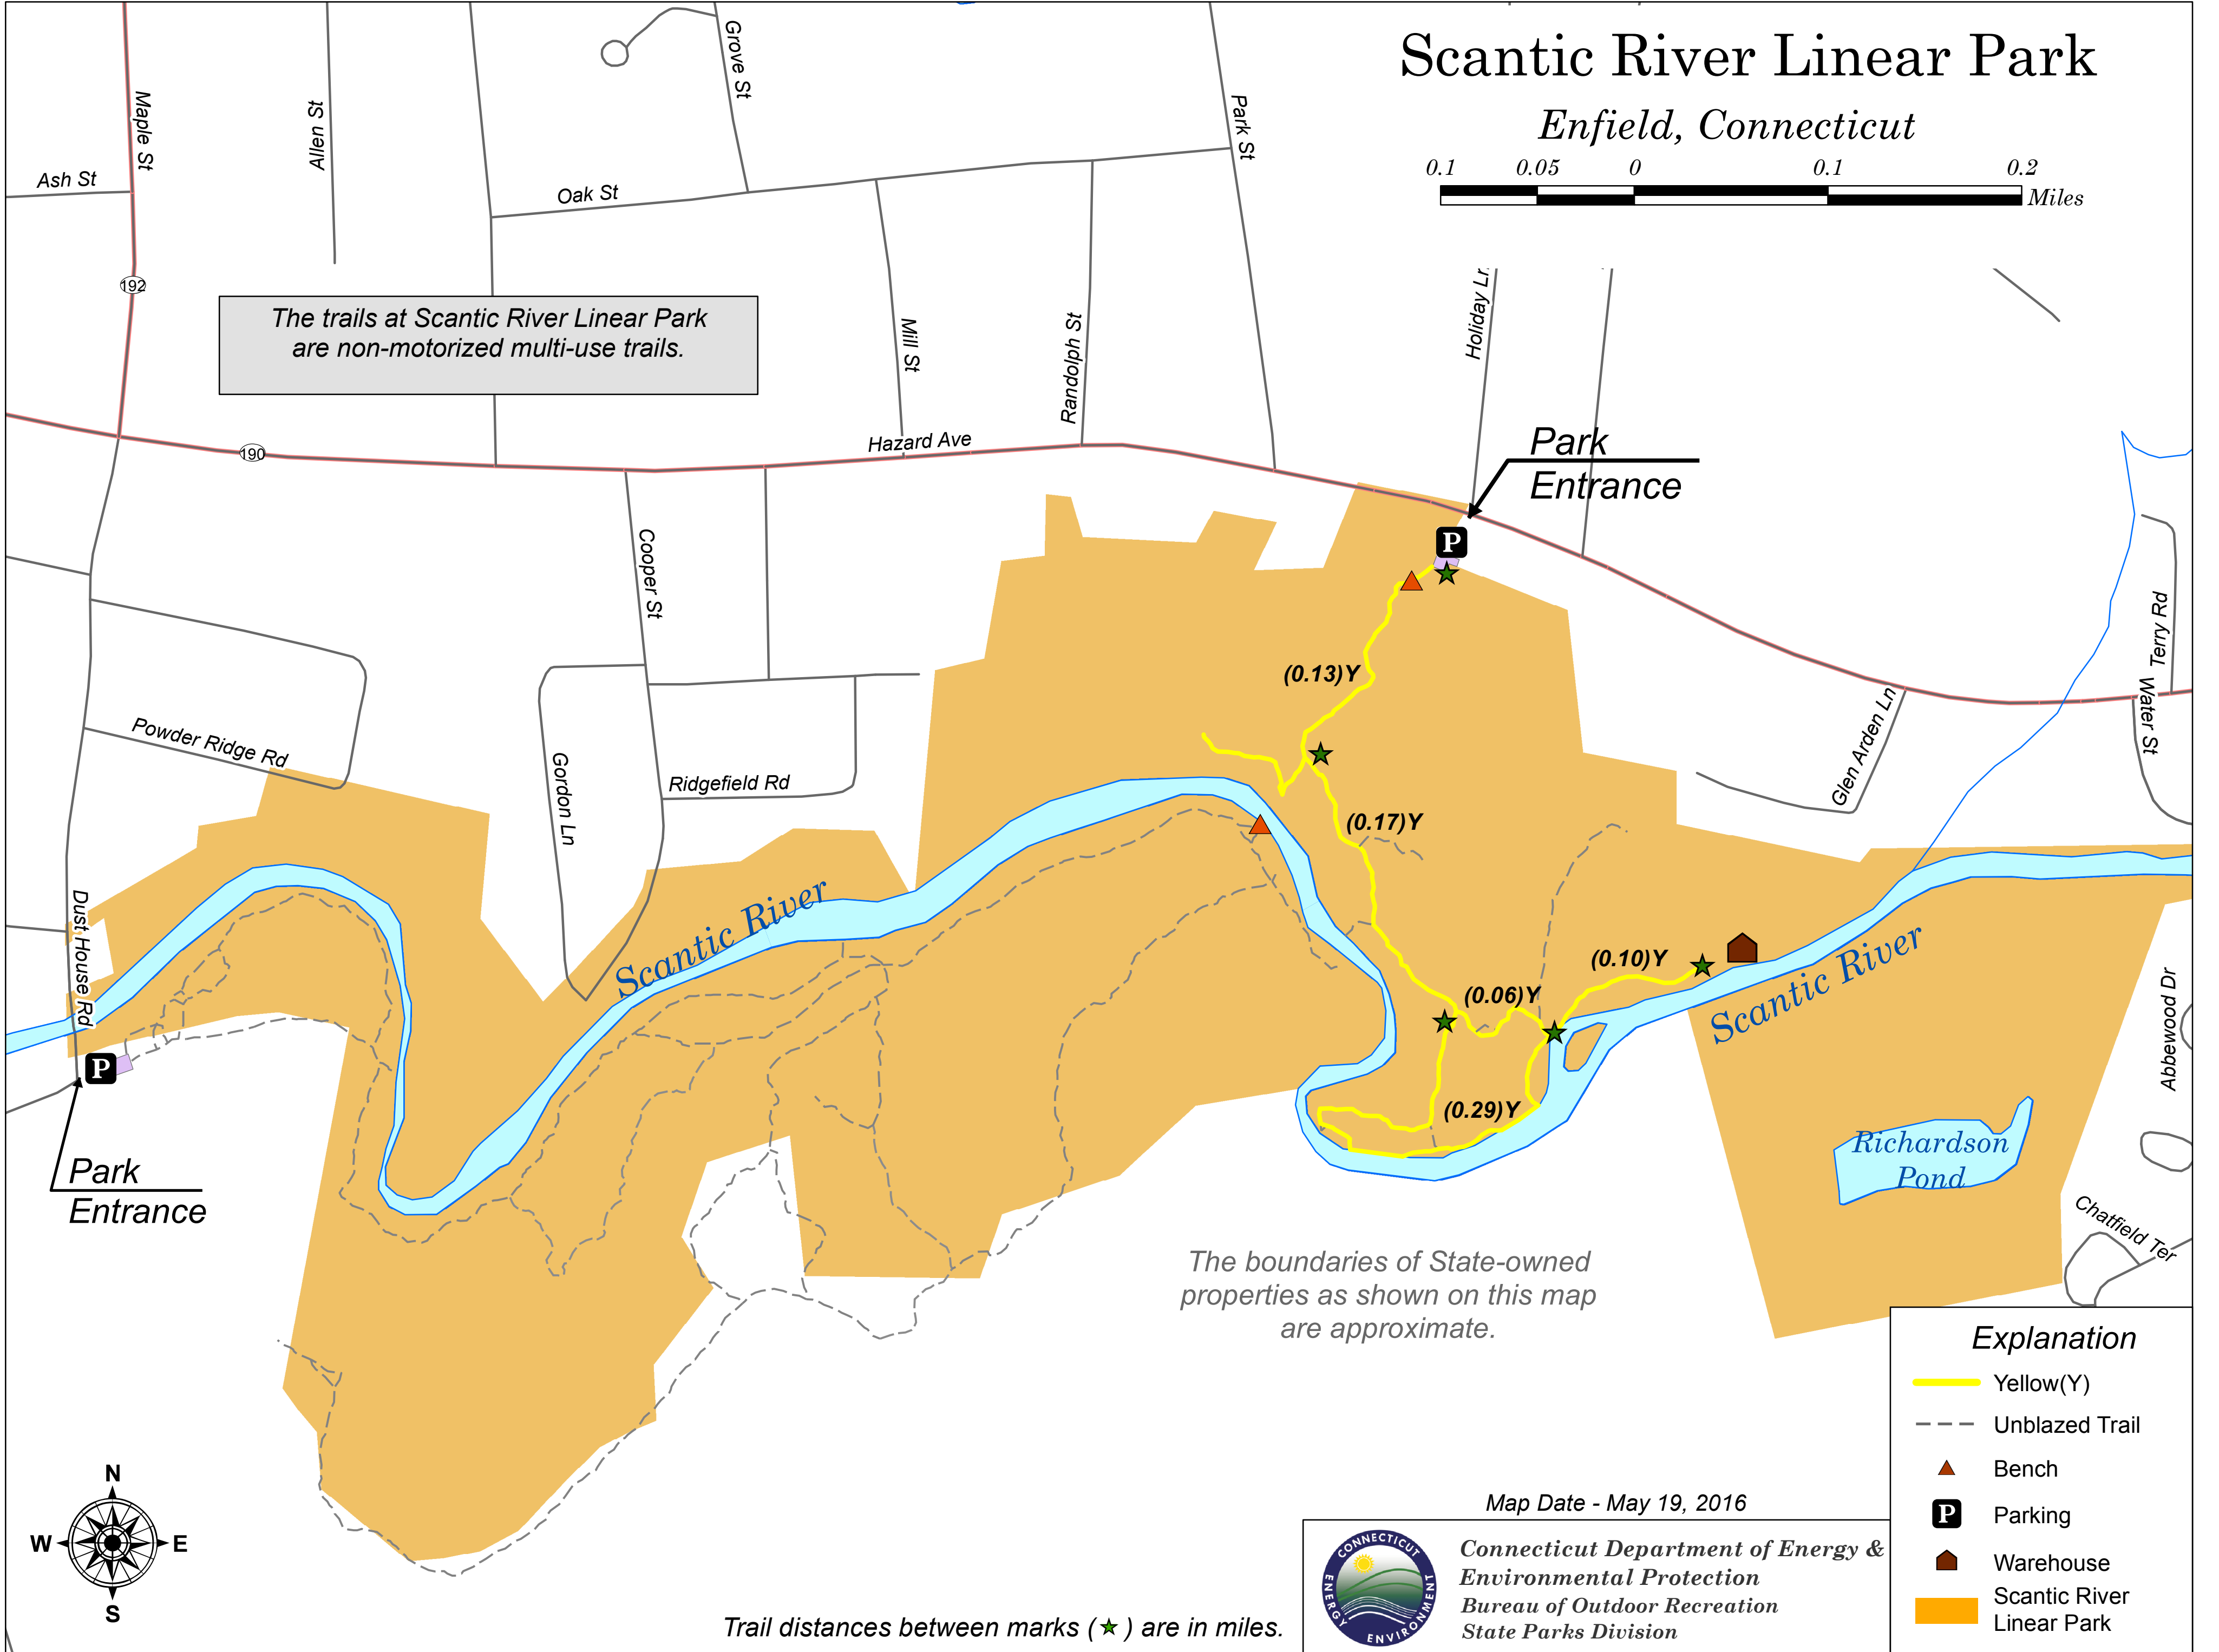

# Scantic River Linear Park

## Enfield, Connecticut

The trails at Scantic River Linear Park are non-motorized multi-use trails.

The boundaries of State-owned properties as shown on this map are approximate.

Trail distances between marks (★) are in miles.

### Explanation

- Yellow(Y)
- Unblazed Trail
- Bench
- Parking
- Warehouse
- Scantic River Linear Park

Map Date - May 19, 2016

Connecticut Department of Energy & Environmental Protection  
Bureau of Outdoor Recreation  
State Parks Division