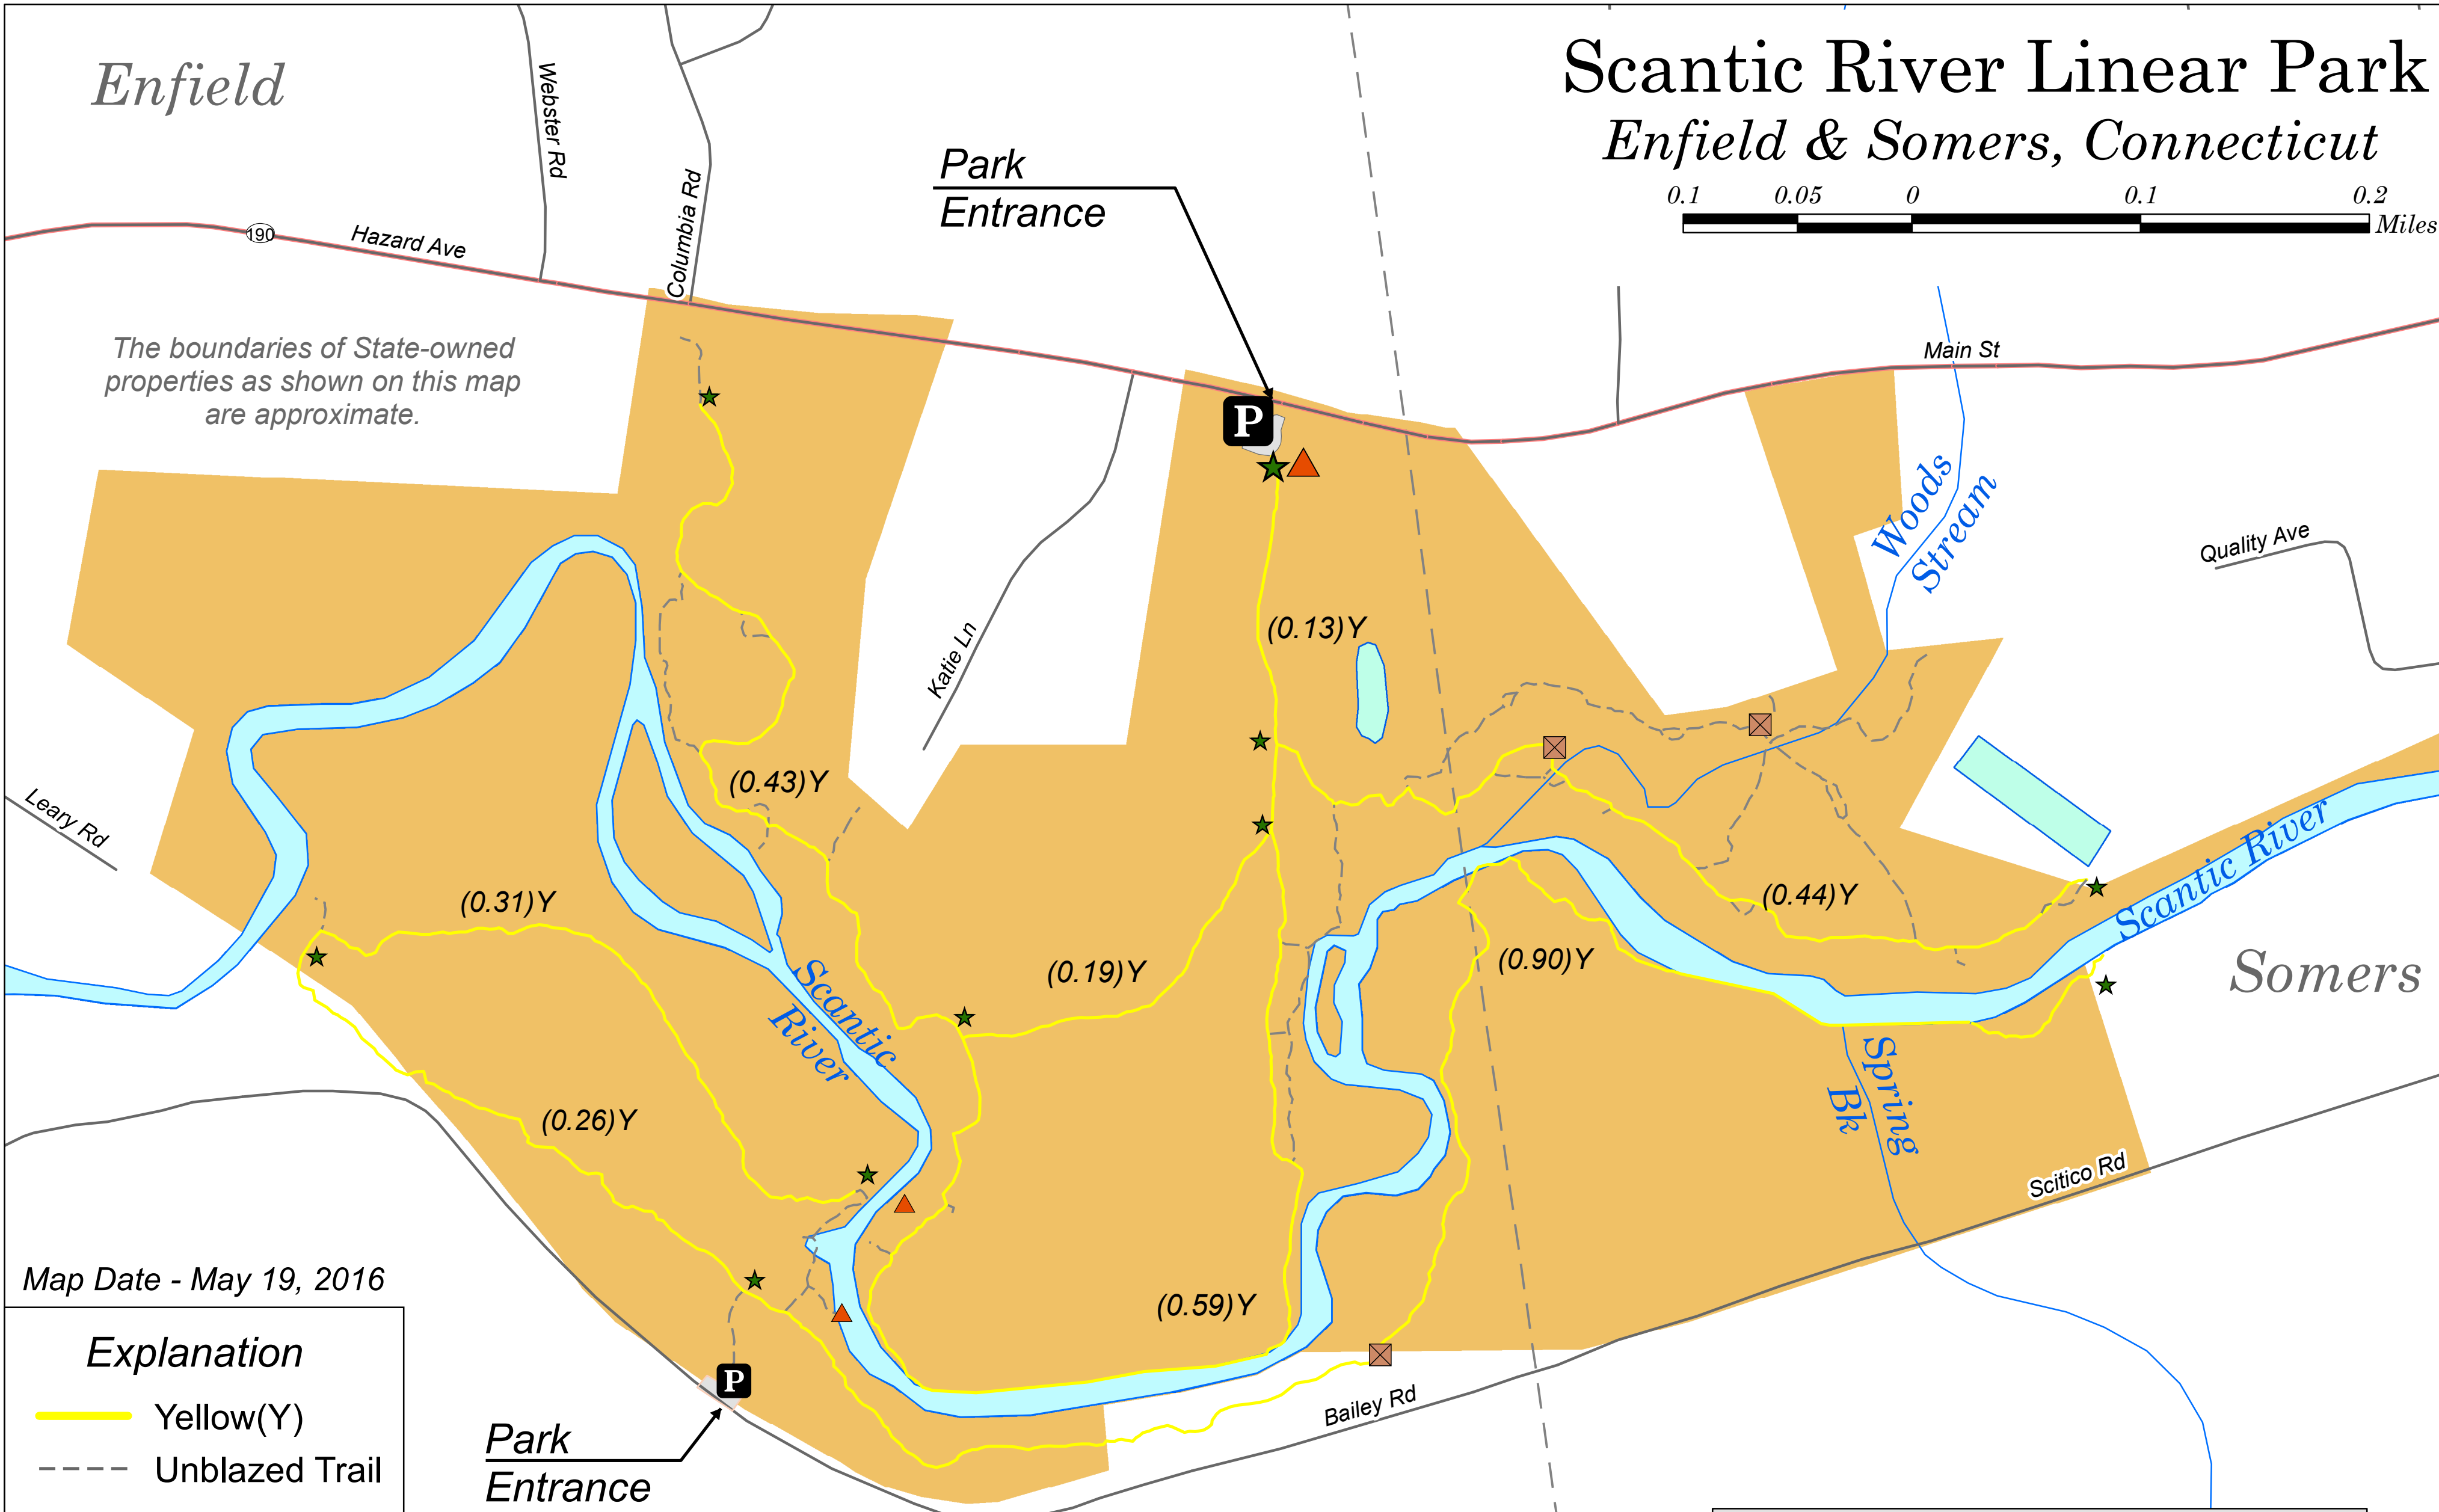

Enfield

Scantic River Linear Park

Enfield & Somers, Connecticut

The boundaries of State-owned properties as shown on this map are approximate.

Map Date - May 19, 2016

Explanation

- Yellow(Y)
- Unblazed Trail
- Bench
- Bridge
- Parking
- Scantic River Linear Park

Trail distances between marks (★) are in miles.

The trails at Scantic River Linear Park are non-motorized multi-use trails.

Connecticut Department of Energy & Environmental Protection
Bureau of Outdoor Recreation
State Parks Division