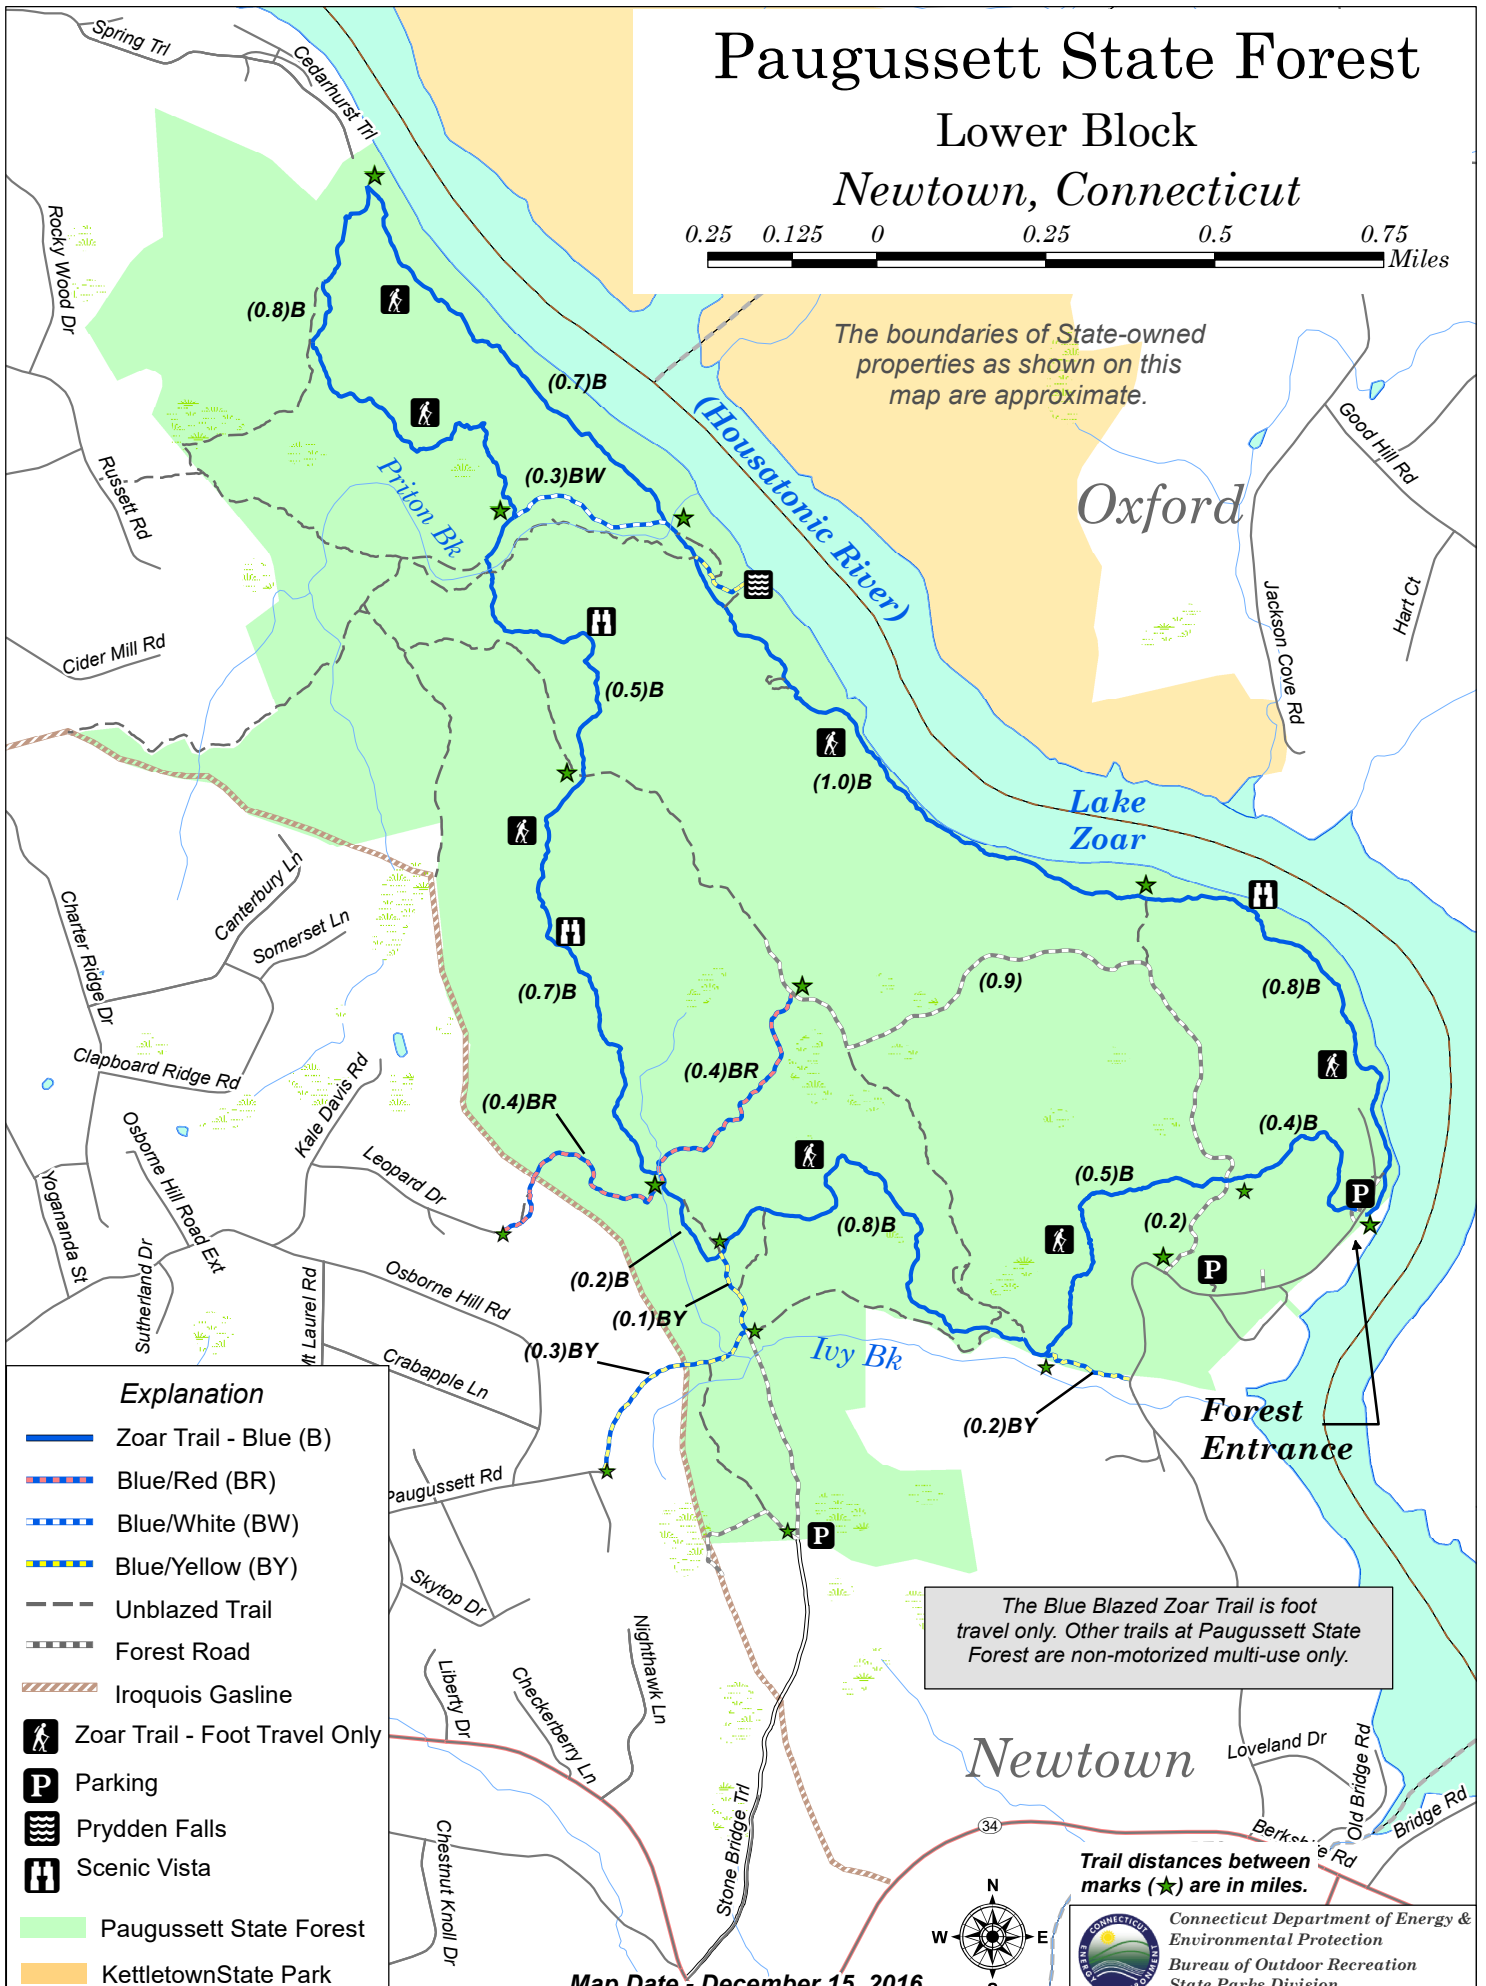

# Paugussett State Forest

## Lower Block

### Newtown, Connecticut

The boundaries of State-owned properties as shown on this map are approximate.

#### Explanation

- Zoar Trail - Blue (B)
- Blue/Red (BR)
- Blue/White (BW)
- Blue/Yellow (BY)
- Unblazed Trail
- Forest Road
- Iroquois Gasline
- Zoar Trail - Foot Travel Only
- Parking
- Prydden Falls
- Scenic Vista
- Paugussett State Forest
- Kettletown State Park