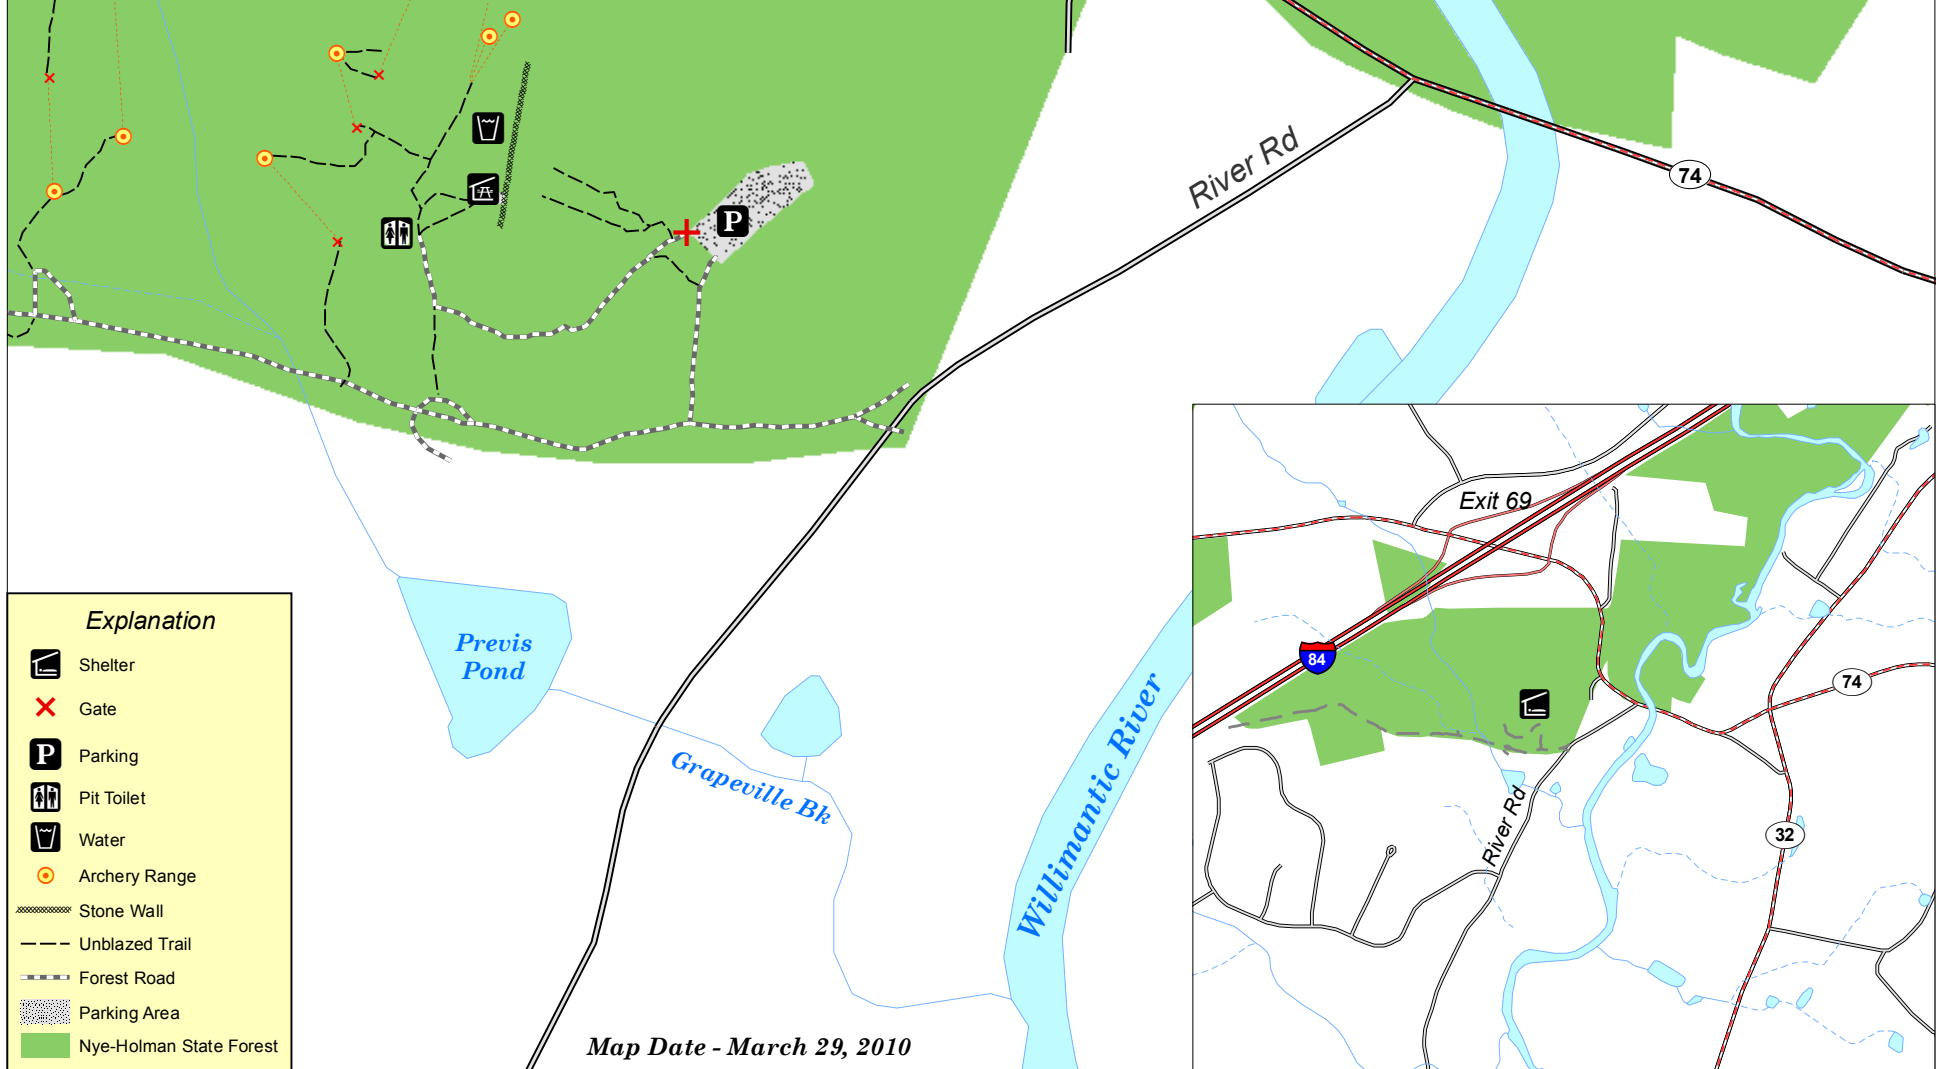

Nye-Holman Youth Group Camping Area

Nye-Holman State Forest

Willington, Connecticut

Explanation

-  Shelter
-  Gate
-  Parking
-  Pit Toilet
-  Water
-  Archery Range
-  Stone Wall
-  Unblazed Trail
-  Forest Road
-  Parking Area
-  Nye-Holman State Forest

Map Date - March 29, 2010