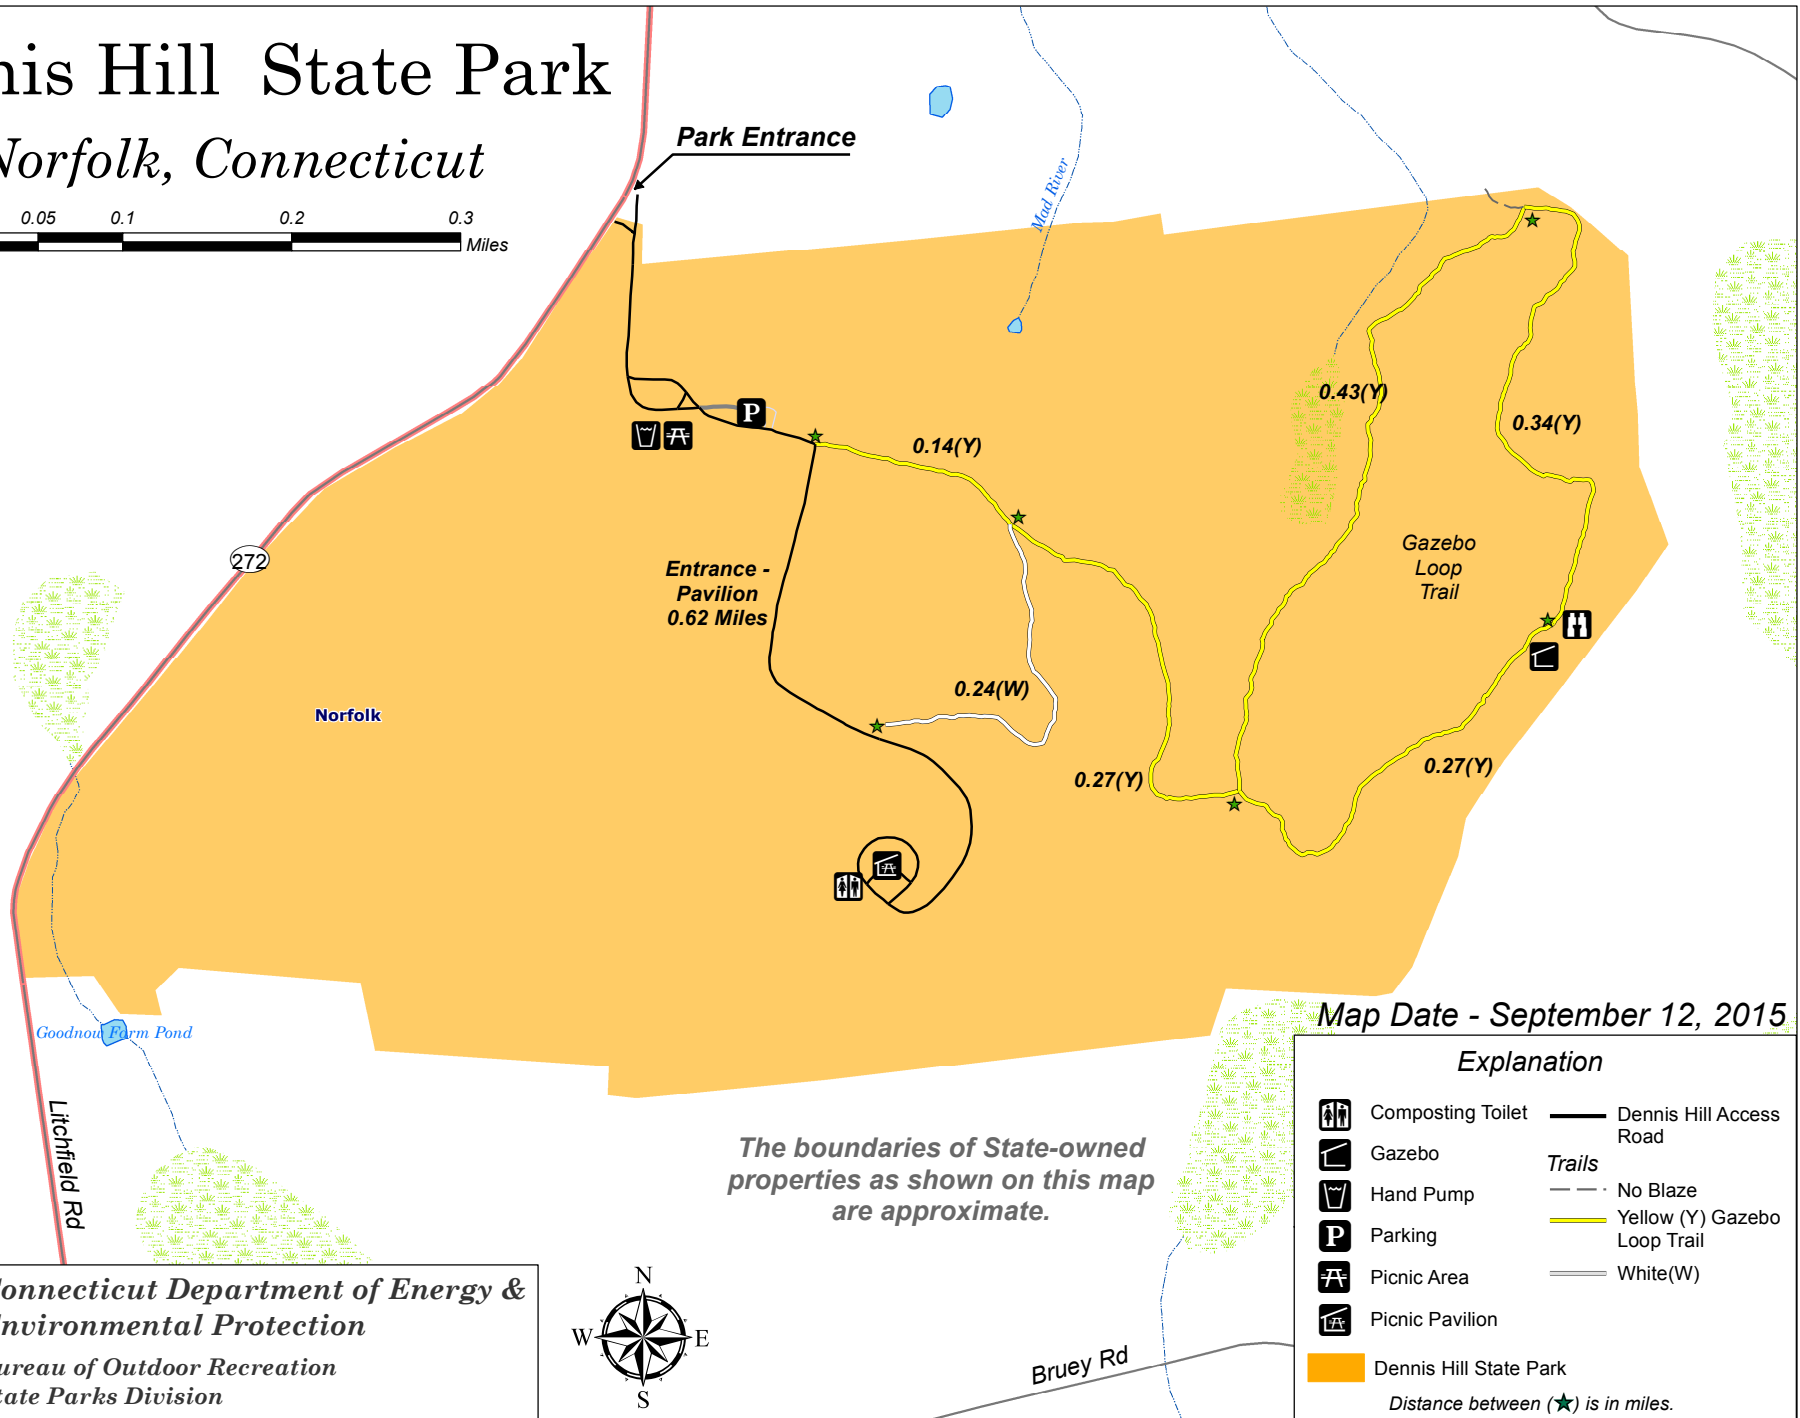

# Dennis Hill State Park

## Norfolk, Connecticut

The boundaries of State-owned properties as shown on this map are approximate.

Map Date - September 12, 2015

Connecticut Department of Energy & Environmental Protection  
 Bureau of Outdoor Recreation  
 State Parks Division

Explanation	
	Composting Toilet
	Gazebo
	Hand Pump
	Parking
	Picnic Area
	Picnic Pavilion
	Dennis Hill State Park
	Dennis Hill Access Road
<b>Trails</b>	
	No Blaze
	Yellow (Y) Gazebo Loop Trail
	White (W)
Distance between (★) is in miles.	