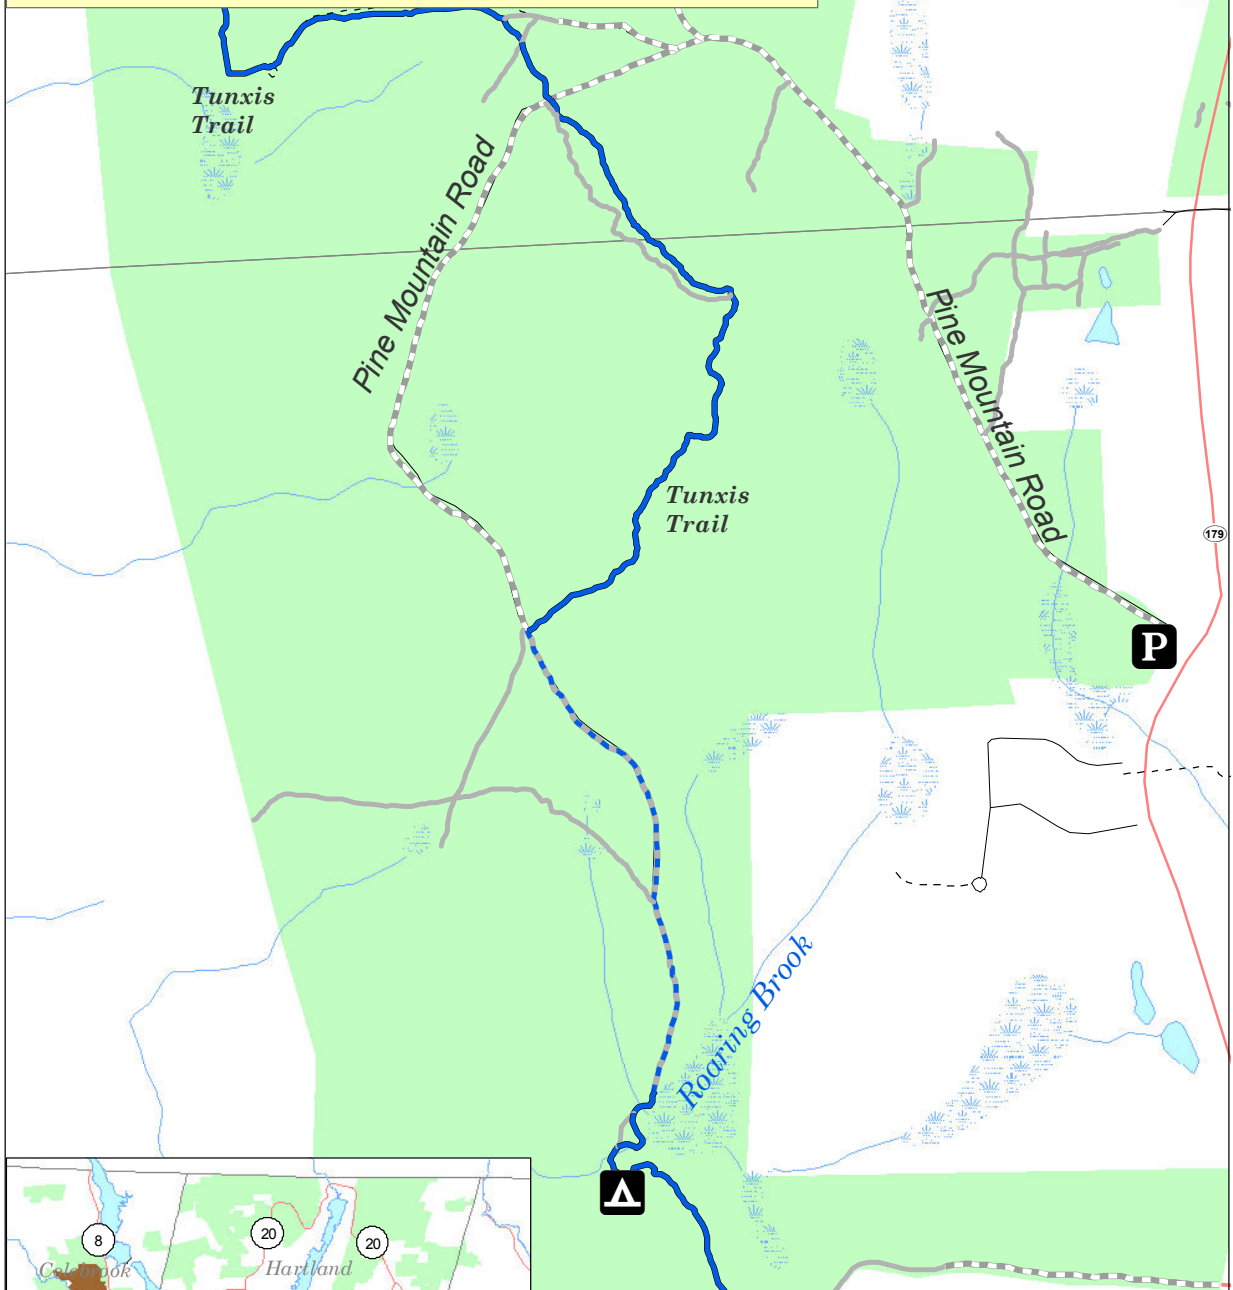

Tunxis State Forest

Roaring Brook Camping Area

- Explanation**
- Forest Roads
 - Gravel Road
 - Gravel Road/Tunxis Trail
 - Trails
 - Blue - Tunxis Trail
 - No Blaze
 - Parking Area
 - Campsite
 - $N 41^{\circ} 57' 16.3''$
 $W 72^{\circ} 55' 49.6''$
 - Tunxis State Forest

Map Date
October 6, 2011