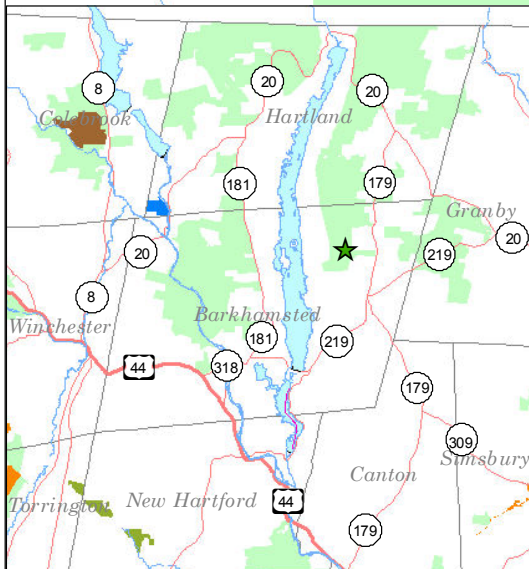

Tunxis State Forest

Roaring Brook Camping Area

- Explanation**
- Forest Roads
 - Gravel Road
 - Gravel Road/Tunxis Trail
 - Trails
 - Blue - Tunxis Trail
 - No Blaze
 - Parking Area
 - Campsite
 - $N 41^{\circ} 57' 16.3''$
 $W 72^{\circ} 55' 49.6''$
 - Tunxis State Forest

Map Date
October 6, 2011